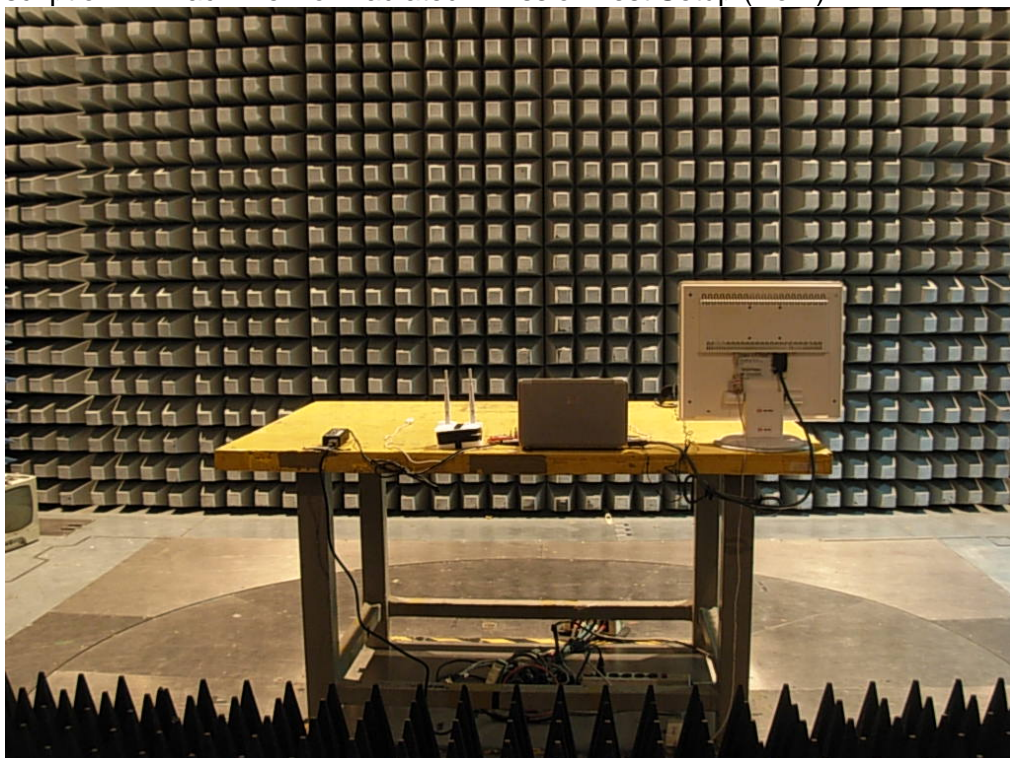

Test Mode : Mode 1: Transmit

Description : Front View of Radiated Emission Test Setup (Bi-Log)

Test Mode : Mode 1: Transmit

Description : Back View of Radiated Emission Test Setup (Bi-Log)

Test Mode : Mode 1: Transmit

Description : Radiated Emission Test Setup (Bi-Log)

Test Mode : Mode 1: Transmit

Description : Front View of Radiated Emission Test Setup (Horn)

Test Mode : Mode 1: Transmit

Description : Back View of Radiated Emission Test Setup (Horn)

Test Mode : Mode 1: Transmit

Description : Radiated Emission Test Setup (Horn)