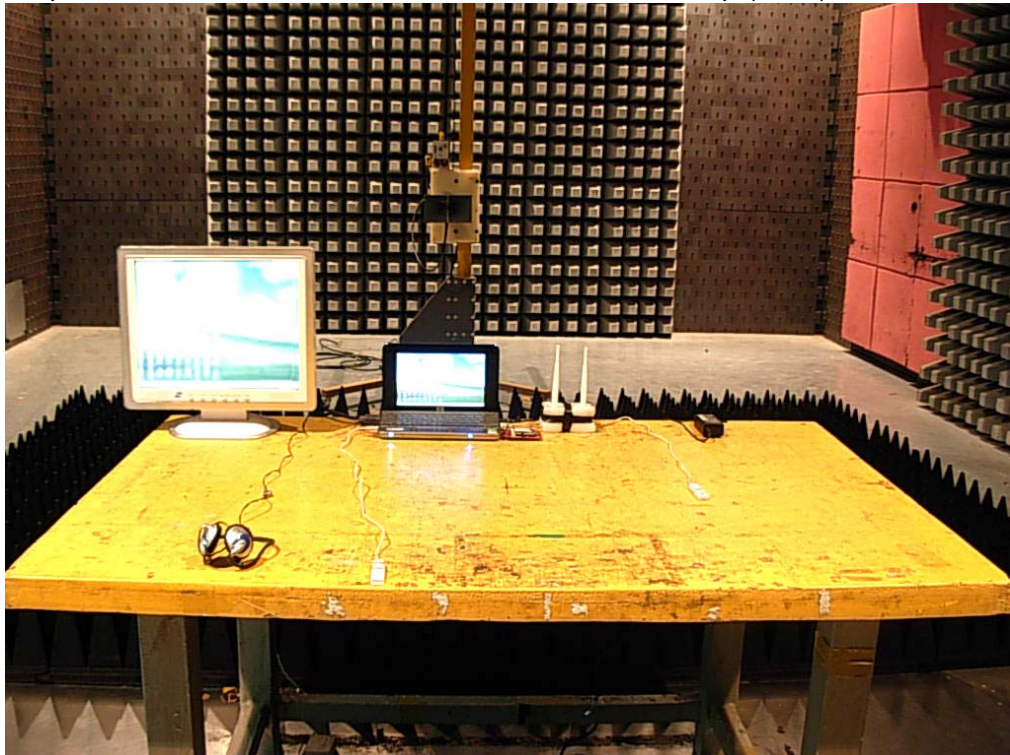

**2.8. Test Photo**

Test Mode : Mode 1: Transmit

Description : Front View of Conducted Emission Test Setup

Test Mode : Mode 1: Transmit

Description : Back View of Conducted Emission Test Setup

4.8. Test Photo

Test Mode : Mode 1: Transmit

Description : Front View of Radiated Emission Test Setup (Bi-Log)

Test Mode : Mode 1: Transmit

Description : Back View of Radiated Emission Test Setup (Bi-Log)

Test Mode : Mode 1: Transmit

Description : Radiated Emission Test Setup (Bi-Log)

Test Mode : Mode 1: Transmit

Description : Front View of Radiated Emission Test Setup (Horn)

Test Mode : Mode 1: Transmit

Description : Back View of Radiated Emission Test Setup (Horn)

Test Mode : Mode 1: Transmit

Description : Radiated Emission Test Setup (Horn)