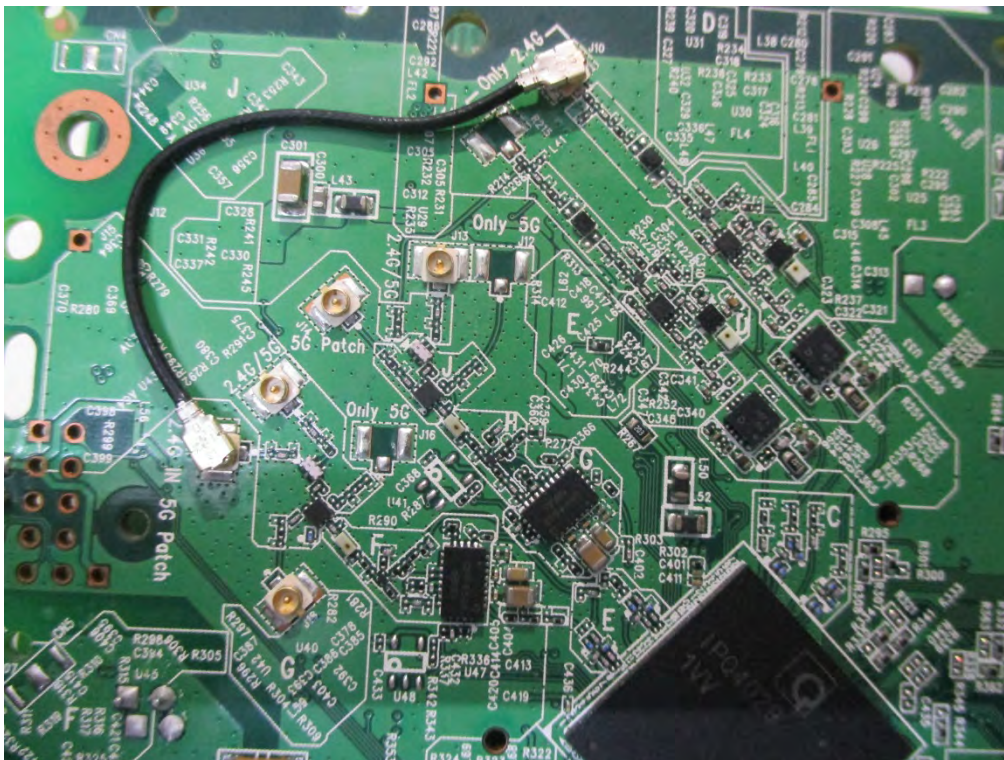

INTERNAL PHOTOS

Model: VigorAP 920RPD

EUT- Uncover View

EUT- Uncover View

EUT- Uncover View

EUT- Uncover View

EUT- Main Board Top View

EUT- Main Board Bottom View

EUT- Antenna connect port View

WIFI RF Chip IC – Top View

Patch Antenna – Top View

Patch Antenna – Bottom View

EUT – Dipole antenna

Model: VigorAP 920R
EUT- Uncover View

EUT- Uncover View

EUT- Uncover View

EUT- Main Board Top View

EUT- Main Board Bottom View

EUT- Antenna connect port View

WIFI RF Chip IC – Top View

EUT – Dipole antenna

Model: VigorAP 920RP
EUT- Uncover View

EUT- Uncover View

EUT- Uncover View

EUT- Main Board Top View

EUT- Main Board Bottom View

EUT- Antenna connect port View

WIFI RF Chip IC – Top View

EUT – Dipole antenna

Model: VigorAP 920RD

EUT- Uncover View

EUT- Uncover View