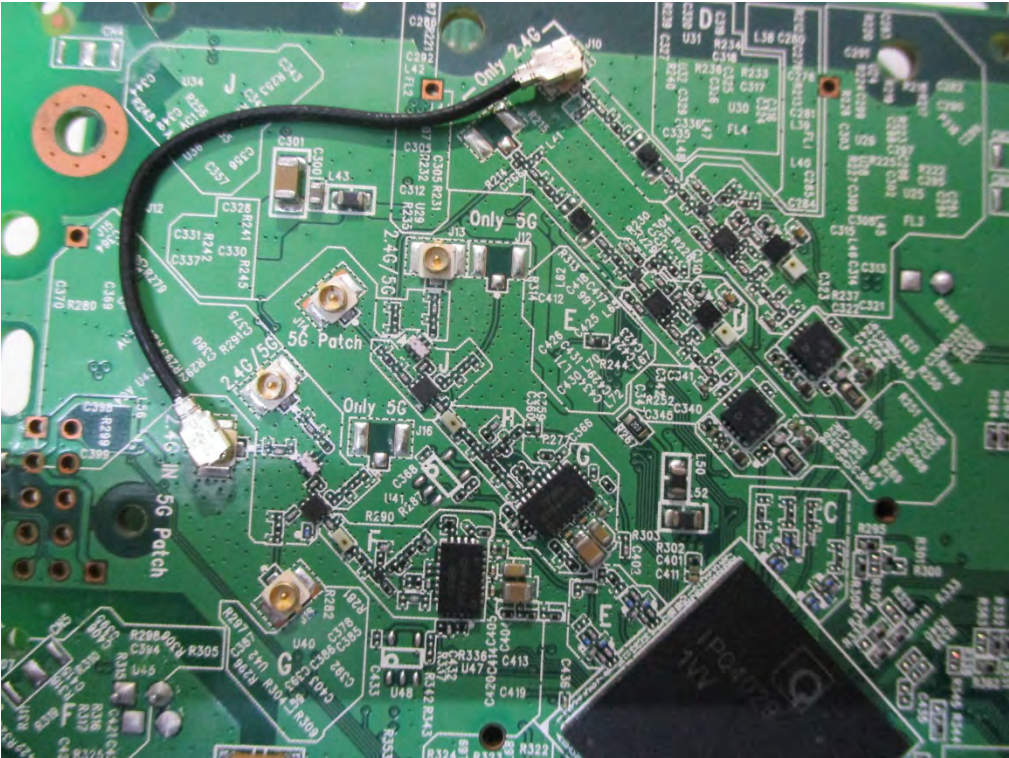

INTERNAL PHOTOS

Model: VigorAP 920RPD

EUT- Uncover View

EUT- Uncover View

EUT- Uncover View

EUT- Uncover View

EUT- Main Board Top View

EUT- Main Board Bottom View

EUT- Antenna connect port View

WIFI RF Chip IC – Top View

Patch Antenna – Top View

Patch Antenna – Bottom View

EUT – Dipole antenna

Model: VigorAP 920R
EUT- Uncover View

EUT- Uncover View

EUT- Uncover View

EUT- Main Board Top View

EUT- Main Board Bottom View

EUT- Antenna connect port View

WIFI RF Chip IC – Top View

EUT – Dipole antenna

Model: VigorAP 920RP
EUT- Uncover View

EUT- Uncover View

EUT- Uncover View

EUT- Main Board Top View

EUT- Main Board Bottom View

EUT- Antenna connect port View

WIFI RF Chip IC – Top View

EUT – Dipole antenna

Model: VigorAP 920RD

EUT- Uncover View

EUT- Uncover View