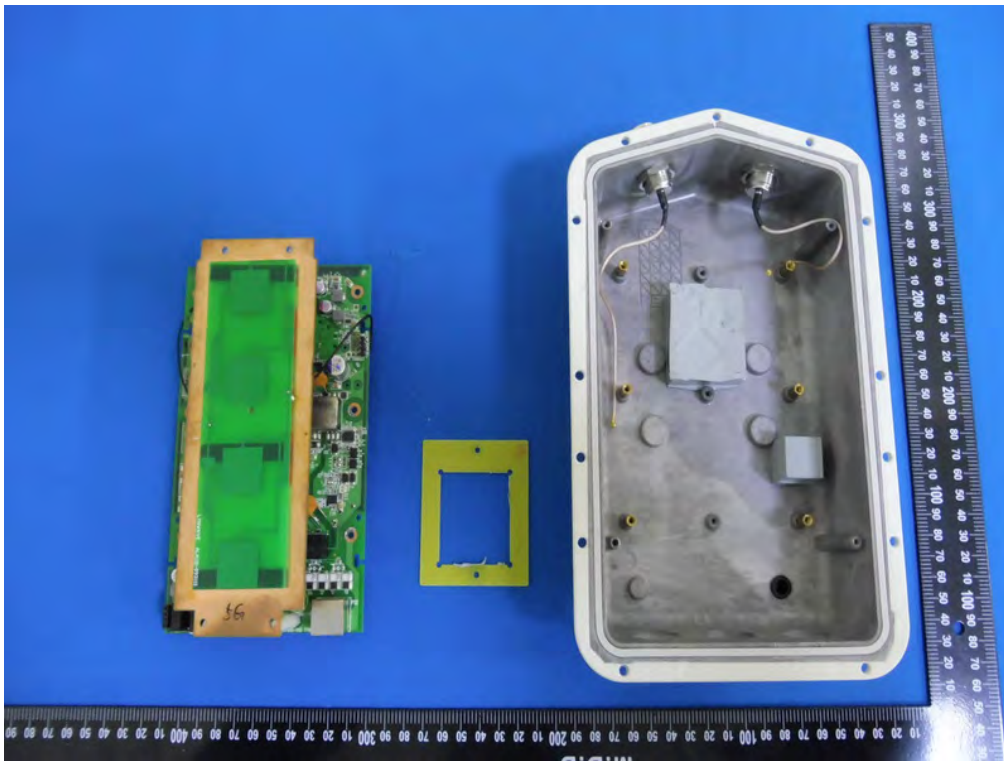

INTERNAL PHOTOS

Model: VigorAP 920RPD

EUT- Uncover View

EUT- Uncover View

EUT- Uncover View

EUT- Uncover View

EUT- Main Board Top View

EUT- Main Board Bottom View

EUT- Antenna connect port View

WIFI RF Chip IC – Top View

Patch Antenna – Top View

Patch Antenna – Bottom View

EUT – Dipole antenna

Model: VigorAP 920R
EUT- Uncover View

EUT- Uncover View

EUT- Uncover View

EUT- Main Board Top View

EUT- Main Board Bottom View

EUT- Antenna connect port View

WIFI RF Chip IC – Top View

EUT – Dipole antenna

Model: VigorAP 920RP
EUT- Uncover View

EUT- Uncover View

EUT- Uncover View

EUT- Main Board Top View

EUT- Main Board Bottom View

EUT- Antenna connect port View

WIFI RF Chip IC – Top View

EUT – Dipole antenna

Model: VigorAP 920RD

EUT- Uncover View

EUT- Uncover View