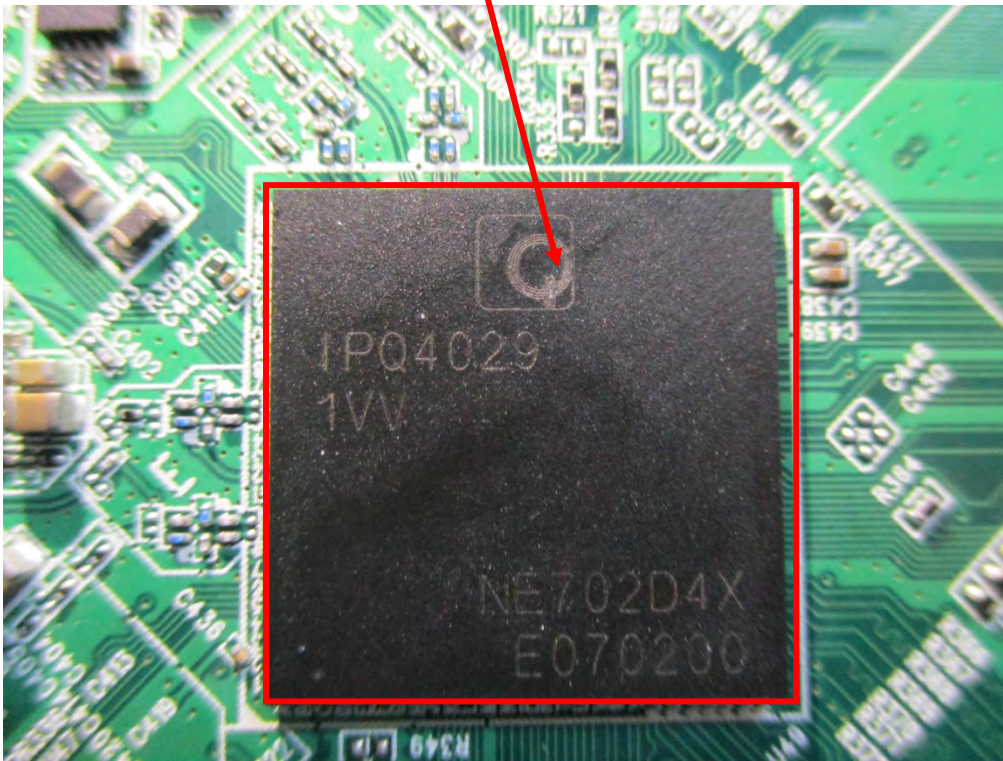

EUT- Antenna connect port View

WIFI RF Chip IC – Top View

Patch Antenna – Top View

Patch Antenna – Bottom View

EUT – Dipole antenna

Model: VigorAP 920R
EUT- Uncover View

EUT- Uncover View

EUT- Uncover View

EUT- Main Board Top View

EUT- Main Board Bottom View

EUT- Antenna connect port View

WIFI RF Chip IC – Top View

EUT – Dipole antenna

Model: VigorAP 920RP
EUT- Uncover View

EUT- Uncover View

EUT- Uncover View

EUT- Main Board Top View

EUT- Main Board Bottom View

EUT- Antenna connect port View

WIFI RF Chip IC – Top View

EUT – Dipole antenna

Model: VigorAP 920RD

EUT- Uncover View

EUT- Uncover View

EUT- Uncover View

EUT- Main Board Top View

EUT- Main Board Bottom View

EUT- Antenna connect port View

WIFI RF Chip IC – Top View

Patch Antenna – Top View

Patch Antenna – Bottom View

EUT – Dipole antenna