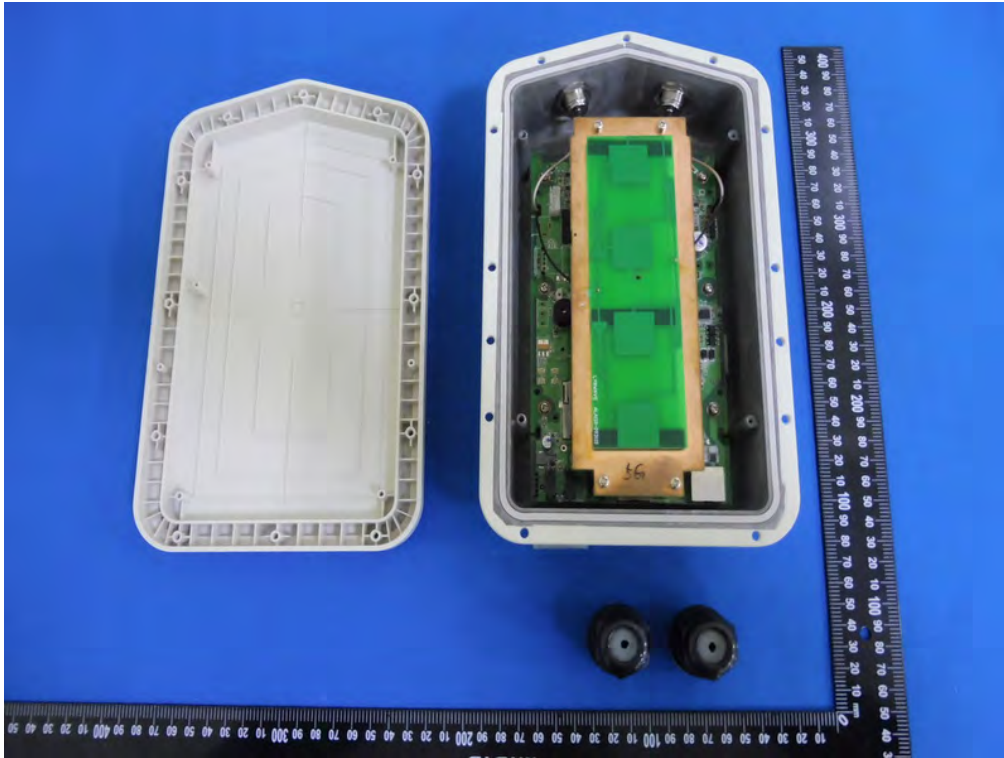

INTERNAL PHOTOS

Model: VigorAP 920RPD

EUT- Uncover View

EUT- Uncover View

EUT- Uncover View

EUT- Uncover View

EUT- Main Board Top View

EUT- Main Board Bottom View

EUT- Antenna connect port View

WIFI RF Chip IC – Top View

Patch Antenna – Top View

Patch Antenna – Bottom View

EUT – Dipole antenna

Model: VigorAP 920R
EUT- Uncover View

EUT- Uncover View

EUT- Uncover View

EUT- Main Board Top View

EUT- Main Board Bottom View

EUT- Antenna connect port View

WIFI RF Chip IC – Top View

EUT – Dipole antenna

Model: VigorAP 920RP
EUT- Uncover View

EUT- Uncover View

EUT- Uncover View

EUT- Main Board Top View

EUT- Main Board Bottom View

EUT- Antenna connect port View

WIFI RF Chip IC – Top View

EUT – Dipole antenna

Model: VigorAP 920RD

EUT- Uncover View

EUT- Uncover View