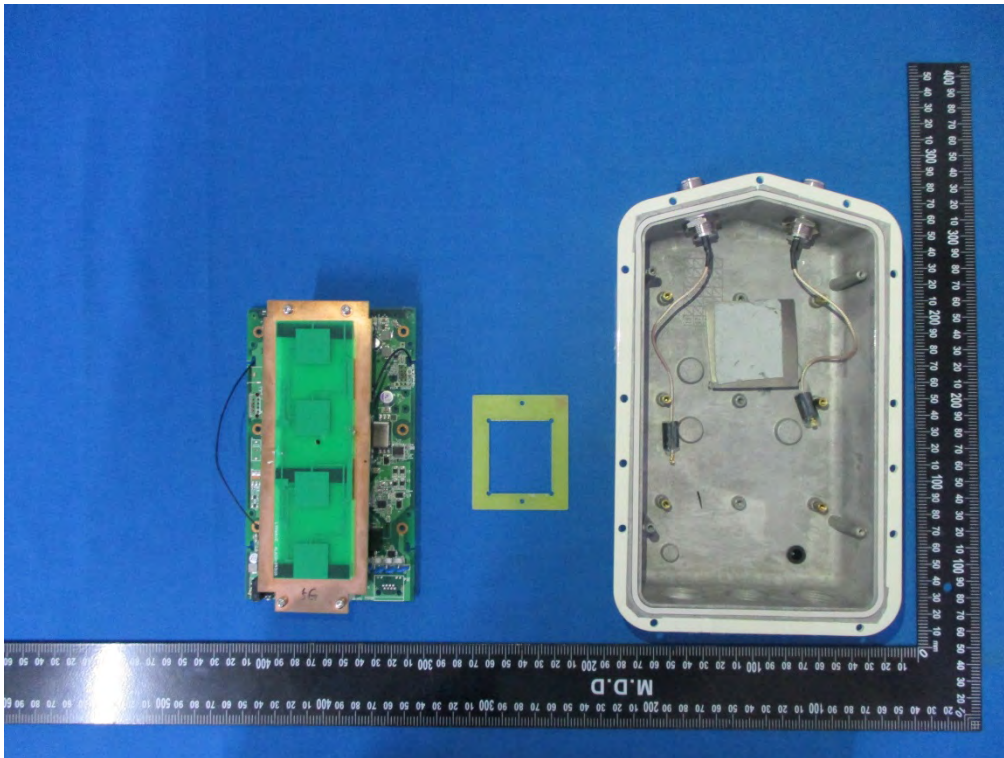

EUT- Antenna connect port View

WIFI RF Chip IC – Top View

Patch Antenna – Top View

Patch Antenna – Bottom View

EUT – Dipole antenna

Model: VigorAP 920R
EUT- Uncover View

EUT- Uncover View

EUT- Uncover View

EUT- Main Board Top View

EUT- Main Board Bottom View

EUT- Antenna connect port View

WIFI RF Chip IC – Top View

EUT – Dipole antenna

Model: VigorAP 920RP
EUT- Uncover View

EUT- Uncover View

EUT- Uncover View

EUT- Main Board Top View

EUT- Main Board Bottom View

EUT- Antenna connect port View

WIFI RF Chip IC – Top View

EUT – Dipole antenna

Model: VigorAP 920RD

EUT- Uncover View

EUT- Uncover View

EUT- Uncover View

EUT- Main Board Top View

EUT- Main Board Bottom View

EUT- Antenna connect port View

WIFI RF Chip IC – Top View

Patch Antenna – Top View

Patch Antenna – Bottom View

EUT – Dipole antenna