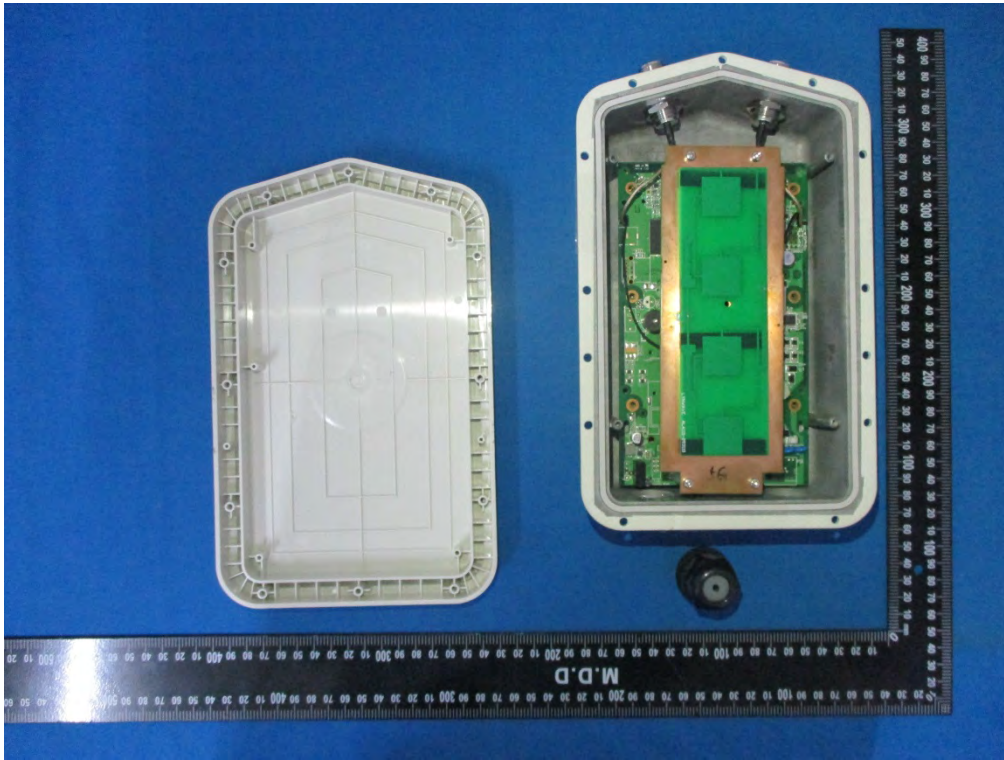

EUT- Main Board Top View

EUT- Main Board Bottom View

EUT- Antenna connect port View

WIFI RF Chip IC – Top View

EUT – Dipole antenna

Model: VigorAP 920RP
EUT- Uncover View

EUT- Uncover View

EUT- Uncover View

EUT- Main Board Top View

EUT- Main Board Bottom View

EUT- Antenna connect port View

WIFI RF Chip IC – Top View

EUT – Dipole antenna

Model: VigorAP 920RD

EUT- Uncover View

EUT- Uncover View

EUT- Uncover View

EUT- Main Board Top View

EUT- Main Board Bottom View

EUT- Antenna connect port View

WIFI RF Chip IC – Top View

Patch Antenna – Top View

Patch Antenna – Bottom View

EUT – Dipole antenna