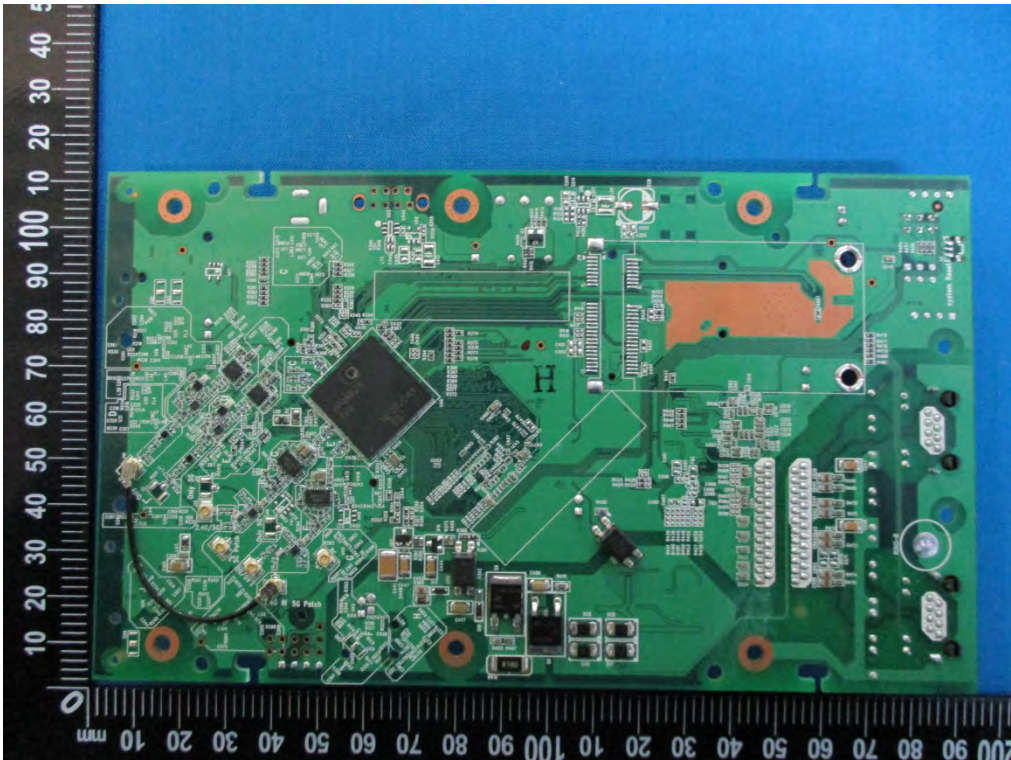

INTERNAL PHOTOS

Model: VigorAP 920RPD

EUT- Uncover View

EUT- Uncover View

EUT- Uncover View

EUT- Uncover View

EUT- Main Board Top View

EUT- Main Board Bottom View

EUT- Antenna connect port View

WIFI RF Chip IC – Top View

Patch Antenna – Top View

Patch Antenna – Bottom View

EUT – Dipole antenna

Model: VigorAP 920R
EUT- Uncover View

EUT- Uncover View

EUT- Uncover View

EUT- Main Board Top View

EUT- Main Board Bottom View

EUT- Antenna connect port View

WIFI RF Chip IC – Top View

EUT – Dipole antenna

Model: VigorAP 920RP
EUT- Uncover View

EUT- Uncover View

EUT- Uncover View

EUT- Main Board Top View

EUT- Main Board Bottom View

EUT- Antenna connect port View

WIFI RF Chip IC – Top View

EUT – Dipole antenna

Model: VigorAP 920RD

EUT- Uncover View

EUT- Uncover View