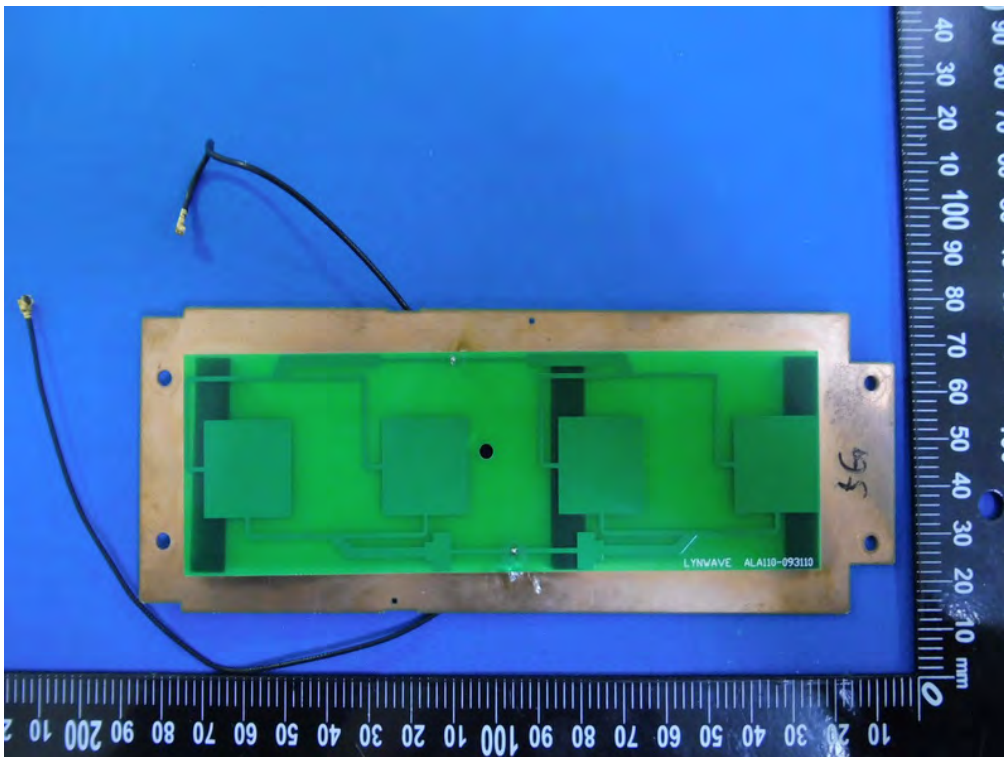

EUT- Antenna connect port View

WIFI RF Chip IC – Top View

Patch Antenna – Top View

Patch Antenna – Bottom View

EUT – Dipole antenna

Model: VigorAP 920R
EUT- Uncover View

EUT- Uncover View

EUT- Uncover View

EUT- Main Board Top View

EUT- Main Board Bottom View

EUT- Antenna connect port View

WIFI RF Chip IC – Top View

EUT – Dipole antenna

Model: VigorAP 920RP
EUT- Uncover View

EUT- Uncover View

EUT- Uncover View

EUT- Main Board Top View

EUT- Main Board Bottom View

EUT- Antenna connect port View

WIFI RF Chip IC – Top View

EUT – Dipole antenna

Model: VigorAP 920RD

EUT- Uncover View

EUT- Uncover View

EUT- Uncover View

EUT- Main Board Top View

EUT- Main Board Bottom View

EUT- Antenna connect port View

WIFI RF Chip IC – Top View

Patch Antenna – Top View

Patch Antenna – Bottom View

EUT – Dipole antenna