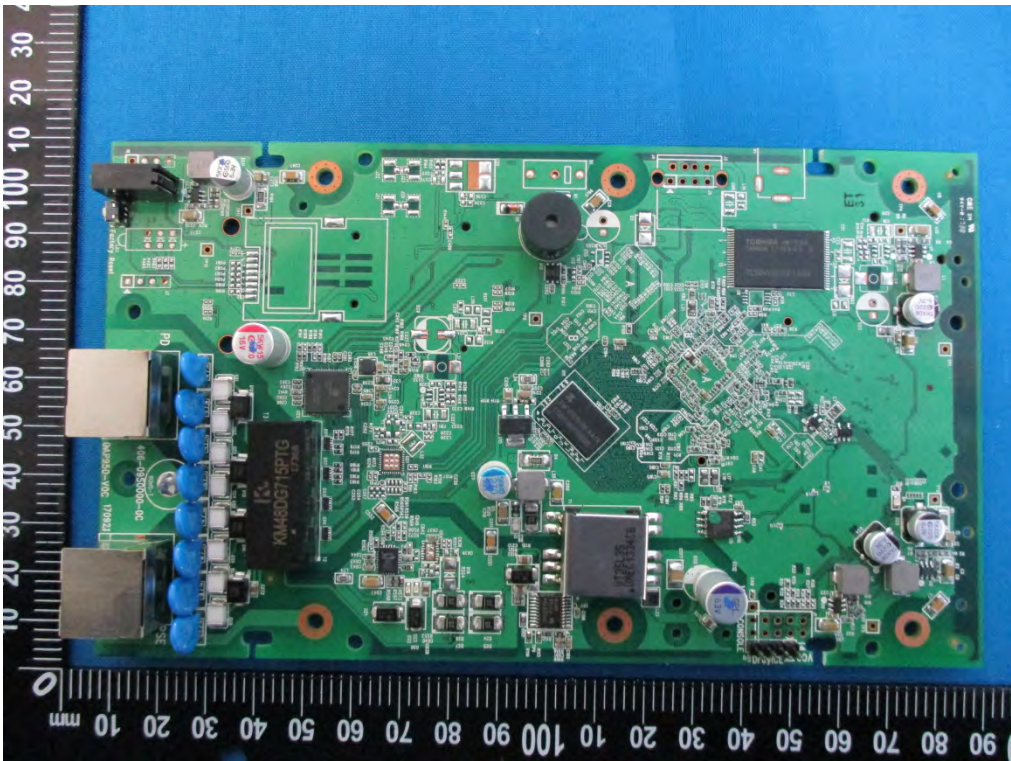

INTERNAL PHOTOS

Model: VigorAP 920RPD

EUT- Uncover View

EUT- Uncover View

EUT- Uncover View

EUT- Uncover View

EUT- Main Board Top View

EUT- Main Board Bottom View

EUT- Antenna connect port View

WIFI RF Chip IC – Top View

Patch Antenna – Top View

Patch Antenna – Bottom View

EUT – Dipole antenna

Model: VigorAP 920R
EUT- Uncover View

EUT- Uncover View

EUT- Uncover View

EUT- Main Board Top View

EUT- Main Board Bottom View

EUT- Antenna connect port View

WIFI RF Chip IC – Top View

EUT – Dipole antenna

Model: VigorAP 920RP
EUT- Uncover View

EUT- Uncover View

EUT- Uncover View

EUT- Main Board Top View

EUT- Main Board Bottom View

EUT- Antenna connect port View

WIFI RF Chip IC – Top View

EUT – Dipole antenna

Model: VigorAP 920RD

EUT- Uncover View

EUT- Uncover View