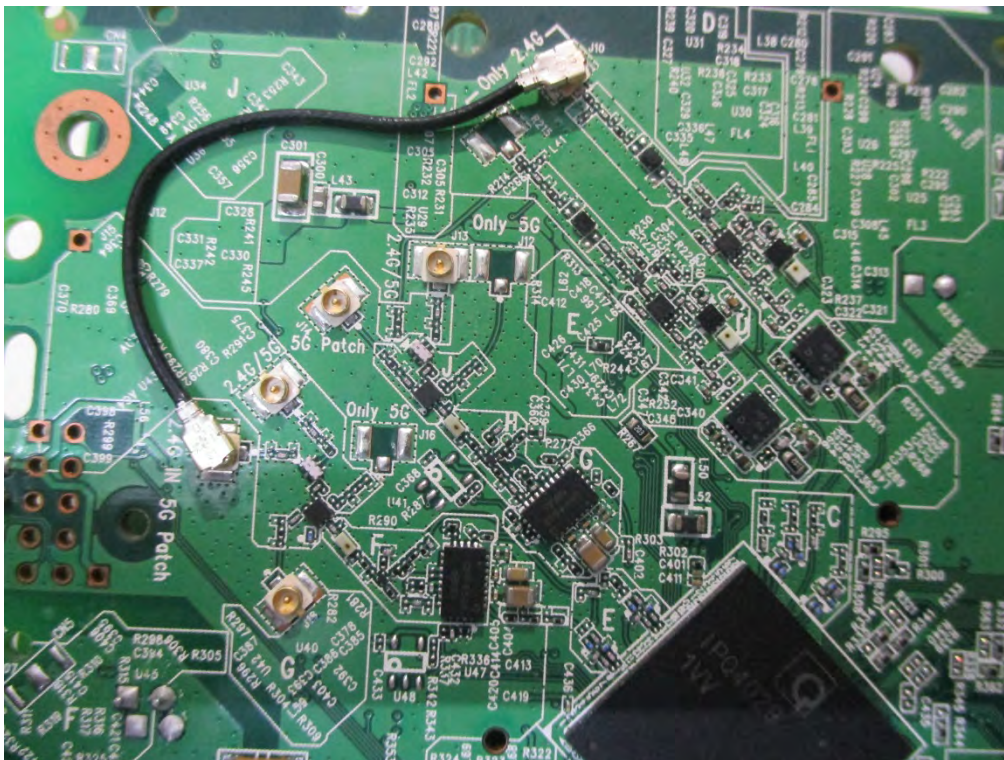

EUT- Antenna connect port View

WIFI RF Chip IC – Top View

Patch Antenna – Top View

Patch Antenna – Bottom View

EUT – Dipole antenna

Model: VigorAP 920R
EUT- Uncover View

EUT- Uncover View

EUT- Uncover View

EUT- Main Board Top View

EUT- Main Board Bottom View

EUT- Antenna connect port View

WIFI RF Chip IC – Top View

EUT – Dipole antenna

Model: VigorAP 920RP
EUT- Uncover View

EUT- Uncover View

EUT- Uncover View

EUT- Main Board Top View

EUT- Main Board Bottom View

EUT- Antenna connect port View

WIFI RF Chip IC – Top View

EUT – Dipole antenna

Model: VigorAP 920RD

EUT- Uncover View

EUT- Uncover View

EUT- Uncover View

EUT- Main Board Top View

EUT- Main Board Bottom View

EUT- Antenna connect port View

WIFI RF Chip IC – Top View

Patch Antenna – Top View

Patch Antenna – Bottom View

EUT – Dipole antenna