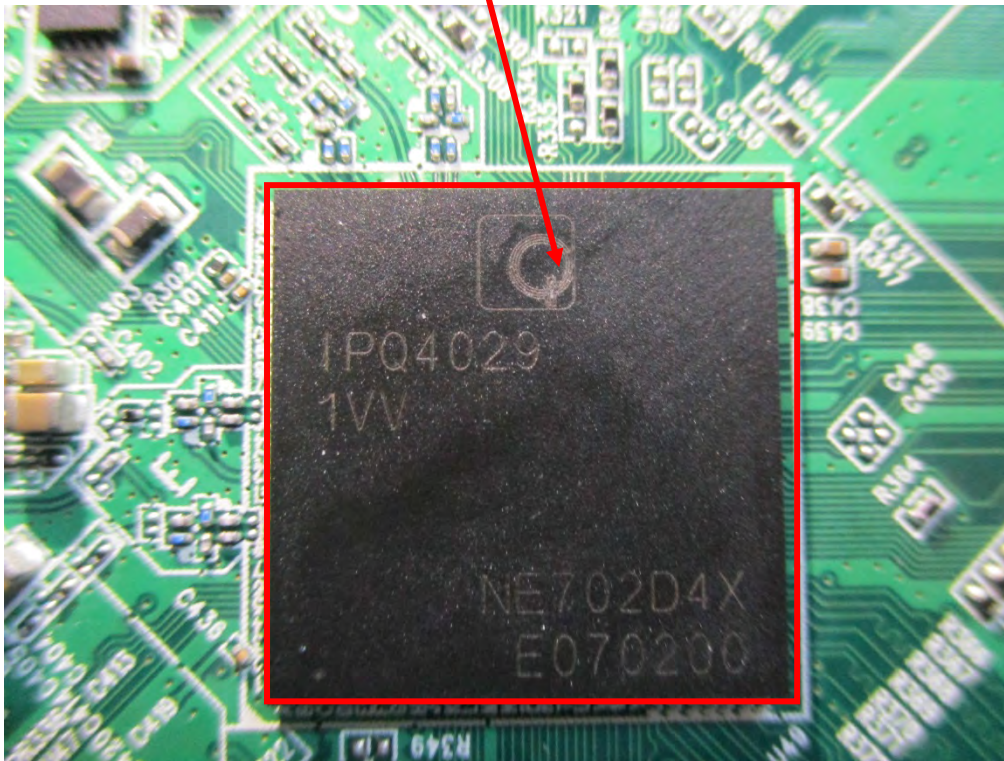

EUT- Main Board Top View

EUT- Main Board Bottom View

EUT- Antenna connect port View

WIFI RF Chip IC – Top View

EUT – Dipole antenna

Model: VigorAP 920RP
EUT- Uncover View

EUT- Uncover View

EUT- Uncover View

EUT- Main Board Top View

EUT- Main Board Bottom View

EUT- Antenna connect port View

WIFI RF Chip IC – Top View

EUT – Dipole antenna

Model: VigorAP 920RD

EUT- Uncover View

EUT- Uncover View

EUT- Uncover View

EUT- Main Board Top View

EUT- Main Board Bottom View

EUT- Antenna connect port View

WIFI RF Chip IC – Top View

Patch Antenna – Top View

Patch Antenna – Bottom View

EUT – Dipole antenna