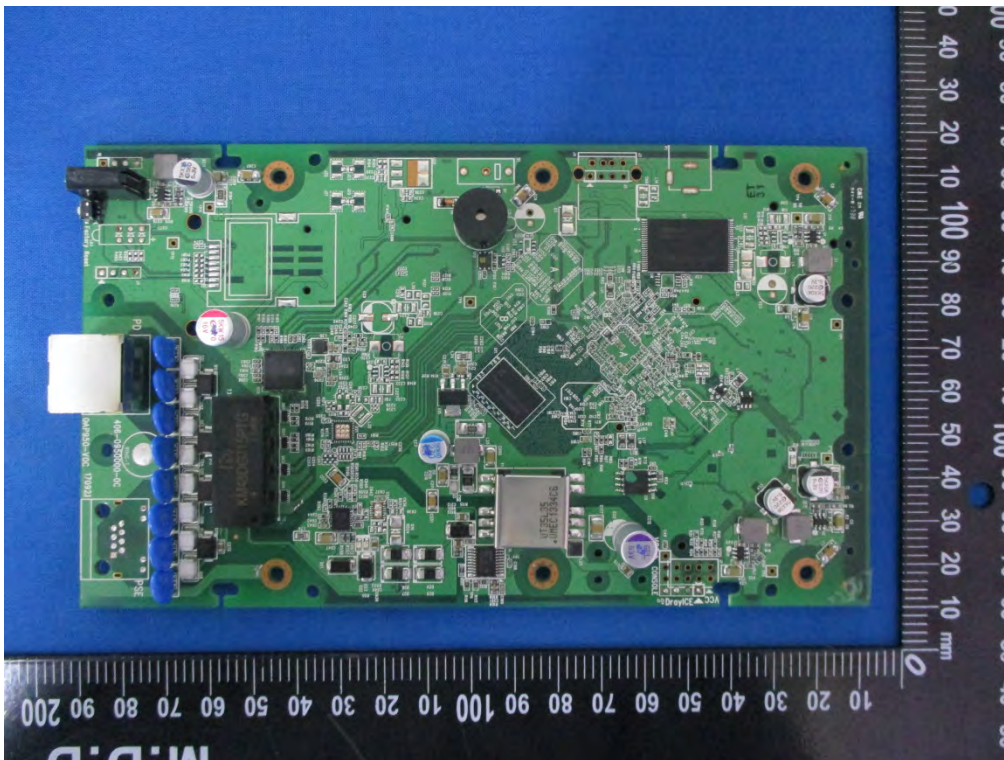

EUT- Main Board Top View

EUT- Main Board Bottom View

EUT- Antenna connect port View

WIFI RF Chip IC – Top View

EUT – Dipole antenna

Model: VigorAP 920RP
EUT- Uncover View

EUT- Uncover View

EUT- Uncover View

EUT- Main Board Top View

EUT- Main Board Bottom View

EUT- Antenna connect port View

WIFI RF Chip IC – Top View

EUT – Dipole antenna

Model: VigorAP 920RD

EUT- Uncover View

EUT- Uncover View

EUT- Uncover View

EUT- Main Board Top View

EUT- Main Board Bottom View

EUT- Antenna connect port View

WIFI RF Chip IC – Top View

Patch Antenna – Top View

Patch Antenna – Bottom View

EUT – Dipole antenna