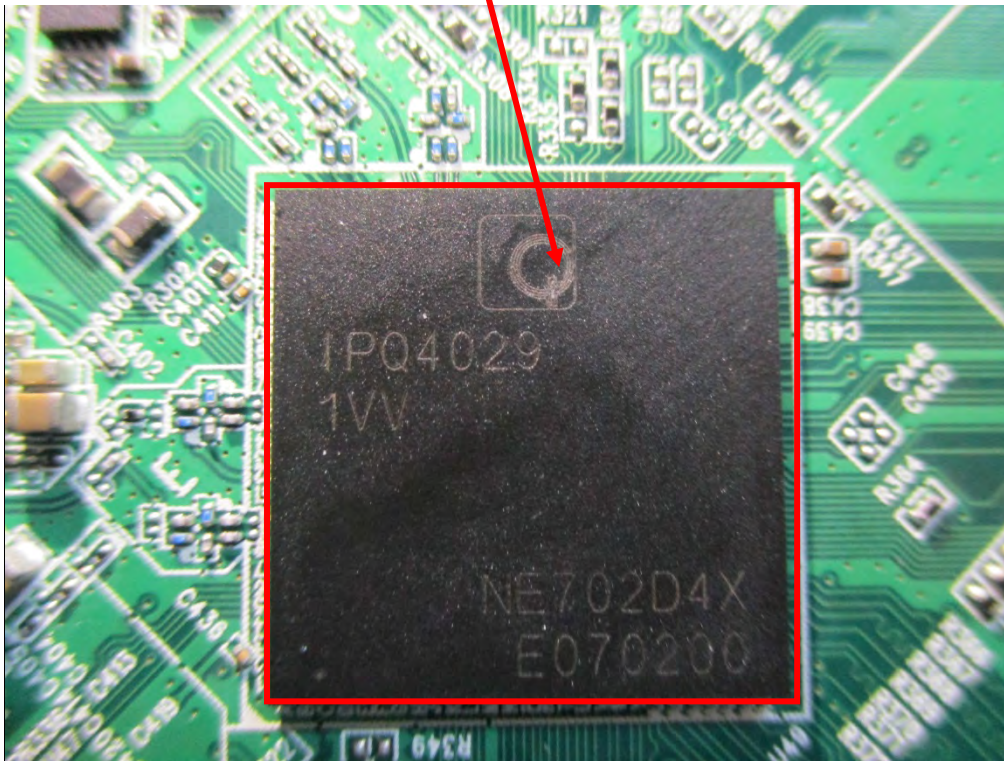

EUT- Antenna connect port View

WIFI RF Chip IC – Top View

Patch Antenna – Top View

Patch Antenna – Bottom View

EUT – Dipole antenna

Model: VigorAP 920R
EUT- Uncover View

EUT- Uncover View

EUT- Uncover View

EUT- Main Board Top View

EUT- Main Board Bottom View

EUT- Antenna connect port View

WIFI RF Chip IC – Top View

EUT – Dipole antenna

Model: VigorAP 920RP
EUT- Uncover View

EUT- Uncover View

EUT- Uncover View

EUT- Main Board Top View

EUT- Main Board Bottom View

EUT- Antenna connect port View

WIFI RF Chip IC – Top View

EUT – Dipole antenna

Model: VigorAP 920RD

EUT- Uncover View

EUT- Uncover View

EUT- Uncover View

EUT- Main Board Top View

EUT- Main Board Bottom View

EUT- Antenna connect port View

WIFI RF Chip IC – Top View

Patch Antenna – Top View

Patch Antenna – Bottom View

EUT – Dipole antenna