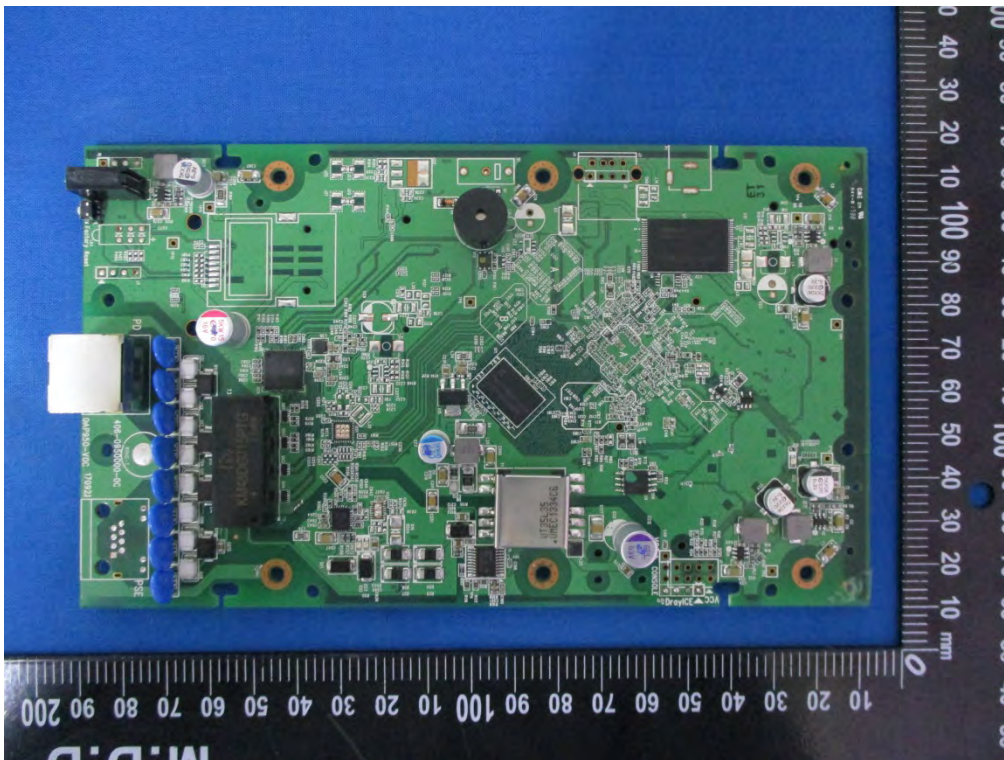

INTERNAL PHOTOS

Model: VigorAP 920RPD

EUT- Uncover View

EUT- Uncover View

EUT- Uncover View

EUT- Uncover View

EUT- Main Board Top View

EUT- Main Board Bottom View

EUT- Antenna connect port View

WIFI RF Chip IC – Top View

Patch Antenna – Top View

Patch Antenna – Bottom View

EUT – Dipole antenna

Model: VigorAP 920R
EUT- Uncover View

EUT- Uncover View

EUT- Uncover View

EUT- Main Board Top View

EUT- Main Board Bottom View

EUT- Antenna connect port View

WIFI RF Chip IC – Top View

EUT – Dipole antenna

Model: VigorAP 920RP
EUT- Uncover View

EUT- Uncover View

EUT- Uncover View

EUT- Main Board Top View

EUT- Main Board Bottom View

EUT- Antenna connect port View

WIFI RF Chip IC – Top View

EUT – Dipole antenna

Model: VigorAP 920RD

EUT- Uncover View

EUT- Uncover View