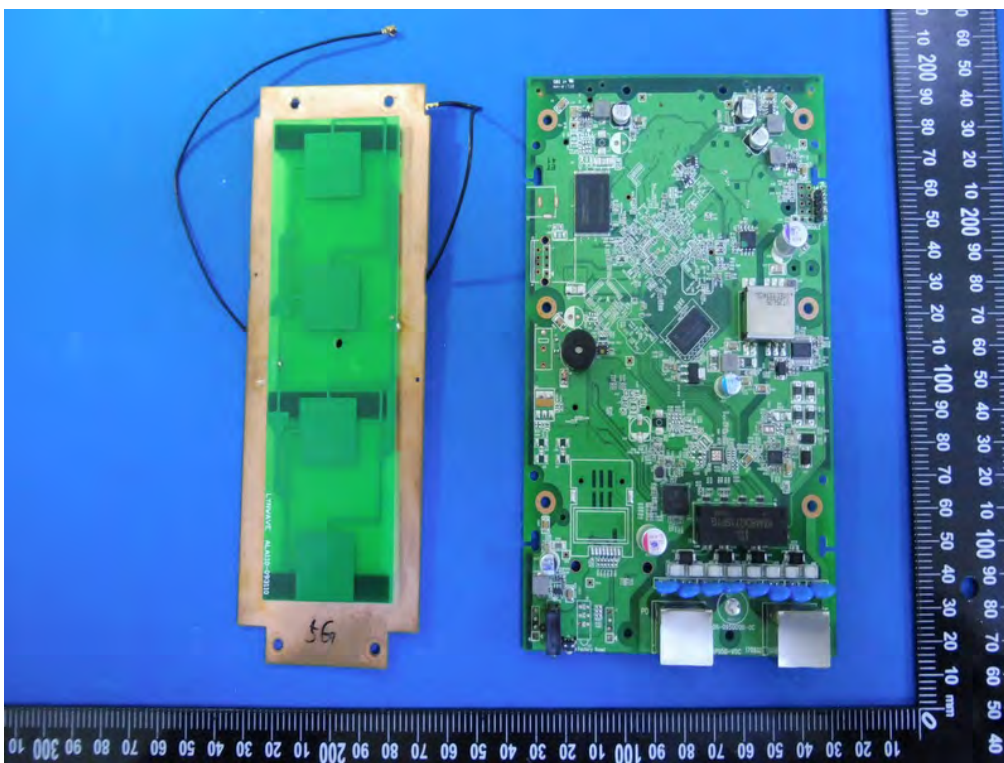

INTERNAL PHOTOS

Model: VigorAP 920RPD

EUT- Uncover View

EUT- Uncover View

EUT- Uncover View

EUT- Uncover View

EUT- Main Board Top View

EUT- Main Board Bottom View

EUT- Antenna connect port View

WIFI RF Chip IC – Top View

Patch Antenna – Top View

Patch Antenna – Bottom View

EUT – Dipole antenna

Model: VigorAP 920R
EUT- Uncover View

EUT- Uncover View

EUT- Uncover View

EUT- Main Board Top View

EUT- Main Board Bottom View

EUT- Antenna connect port View

WIFI RF Chip IC – Top View

EUT – Dipole antenna

Model: VigorAP 920RP
EUT- Uncover View

EUT- Uncover View

EUT- Uncover View

EUT- Main Board Top View

EUT- Main Board Bottom View

EUT- Antenna connect port View

WIFI RF Chip IC – Top View

EUT – Dipole antenna

Model: VigorAP 920RD

EUT- Uncover View

EUT- Uncover View