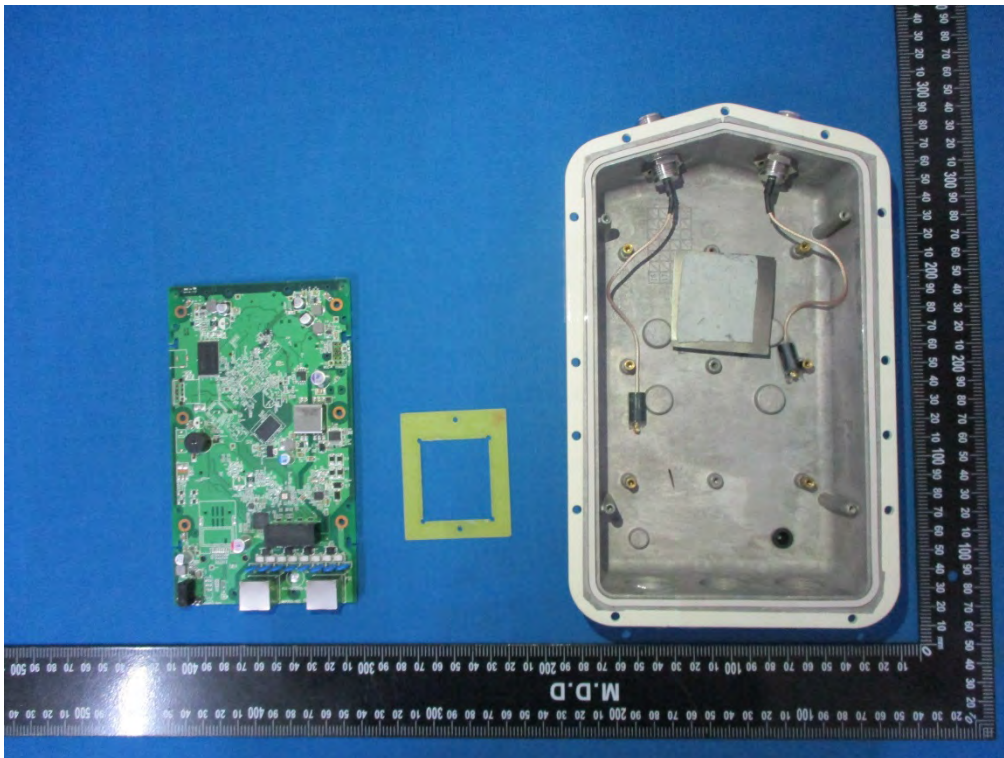

EUT- Antenna connect port View

WIFI RF Chip IC – Top View

Patch Antenna – Top View

Patch Antenna – Bottom View

EUT – Dipole antenna

Model: VigorAP 920R
EUT- Uncover View

EUT- Uncover View

EUT- Uncover View

EUT- Main Board Top View

EUT- Main Board Bottom View

EUT- Antenna connect port View

WIFI RF Chip IC – Top View

EUT – Dipole antenna

Model: VigorAP 920RP
EUT- Uncover View

EUT- Uncover View

EUT- Uncover View

EUT- Main Board Top View

EUT- Main Board Bottom View

EUT- Antenna connect port View

WIFI RF Chip IC – Top View

EUT – Dipole antenna

Model: VigorAP 920RD

EUT- Uncover View

EUT- Uncover View

EUT- Uncover View

EUT- Main Board Top View

EUT- Main Board Bottom View

EUT- Antenna connect port View

WIFI RF Chip IC – Top View

Patch Antenna – Top View

Patch Antenna – Bottom View

EUT – Dipole antenna