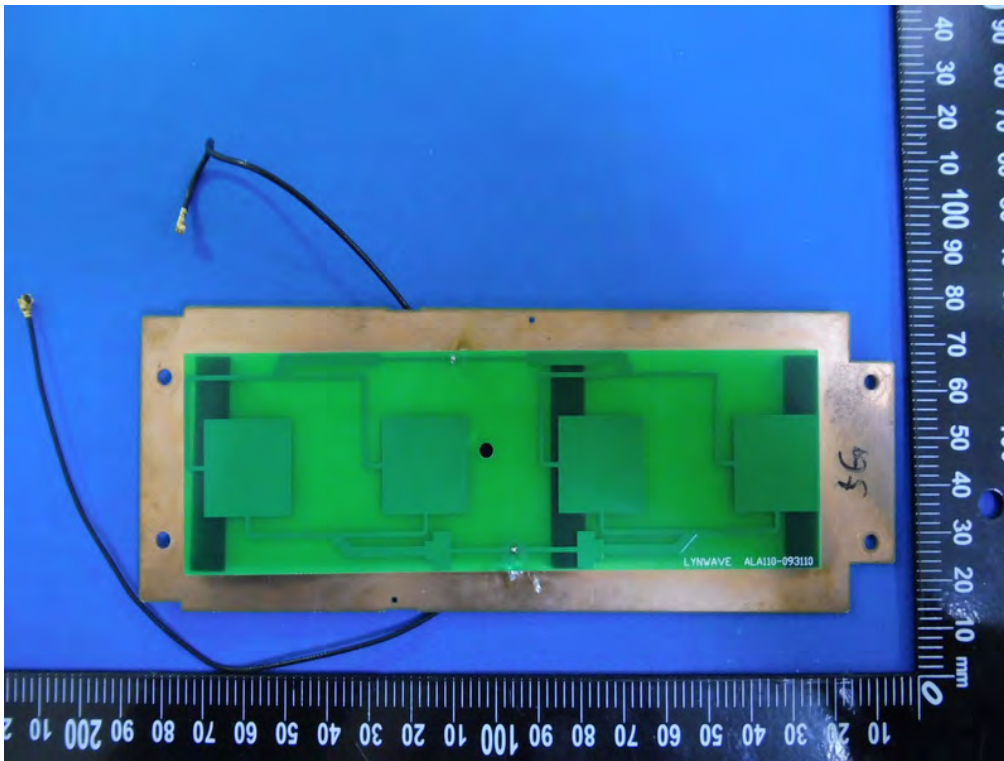

INTERNAL PHOTOS

Model: VigorAP 920RPD

EUT- Uncover View

EUT- Uncover View

EUT- Uncover View

EUT- Uncover View

EUT- Main Board Top View

EUT- Main Board Bottom View

EUT- Antenna connect port View

WIFI RF Chip IC – Top View

Patch Antenna – Top View

Patch Antenna – Bottom View

EUT – Dipole antenna

Model: VigorAP 920R
EUT- Uncover View

EUT- Uncover View

EUT- Uncover View

EUT- Main Board Top View

EUT- Main Board Bottom View

EUT- Antenna connect port View

WIFI RF Chip IC – Top View

EUT – Dipole antenna

Model: VigorAP 920RP
EUT- Uncover View

EUT- Uncover View

EUT- Uncover View

EUT- Main Board Top View

EUT- Main Board Bottom View

EUT- Antenna connect port View

WIFI RF Chip IC – Top View

EUT – Dipole antenna

Model: VigorAP 920RD

EUT- Uncover View

EUT- Uncover View