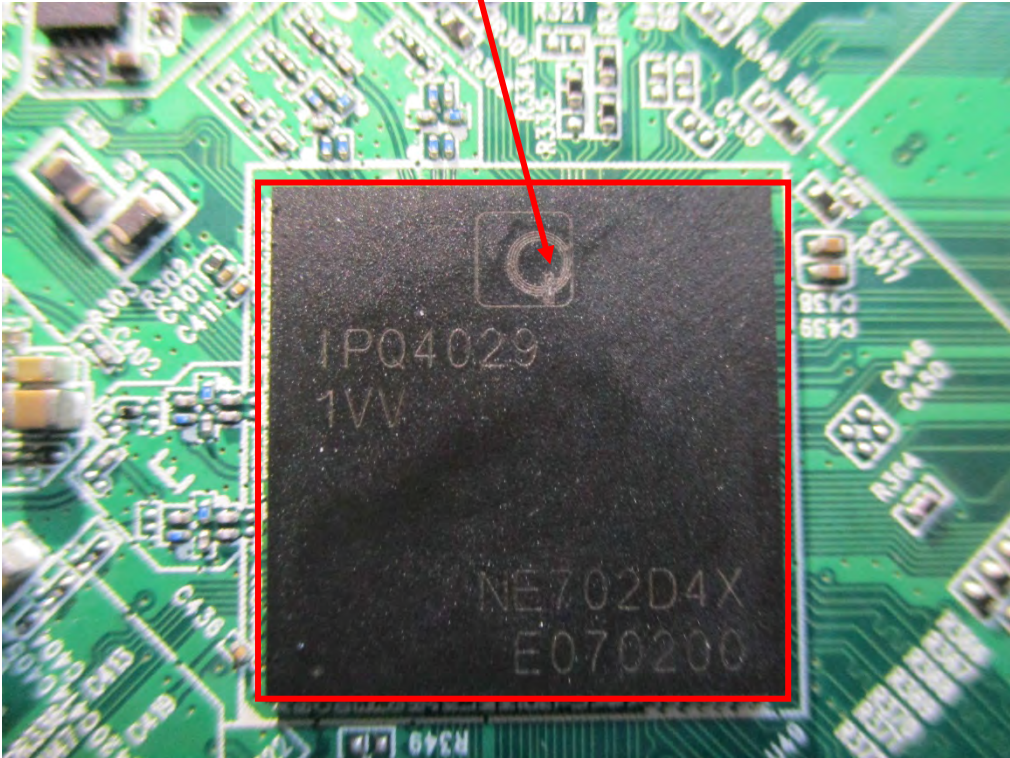

INTERNAL PHOTOS

Model: VigorAP 920RPD

EUT- Uncover View

EUT- Uncover View

EUT- Uncover View

EUT- Uncover View

EUT- Main Board Top View

EUT- Main Board Bottom View

EUT- Antenna connect port View

WIFI RF Chip IC – Top View

Patch Antenna – Top View

Patch Antenna – Bottom View

EUT – Dipole antenna

Model: VigorAP 920R
EUT- Uncover View

EUT- Uncover View

EUT- Uncover View

EUT- Main Board Top View

EUT- Main Board Bottom View

EUT- Antenna connect port View

WIFI RF Chip IC – Top View

EUT – Dipole antenna

Model: VigorAP 920RP
EUT- Uncover View

EUT- Uncover View

EUT- Uncover View

EUT- Main Board Top View

EUT- Main Board Bottom View

EUT- Antenna connect port View

WIFI RF Chip IC – Top View

EUT – Dipole antenna

Model: VigorAP 920RD

EUT- Uncover View

EUT- Uncover View