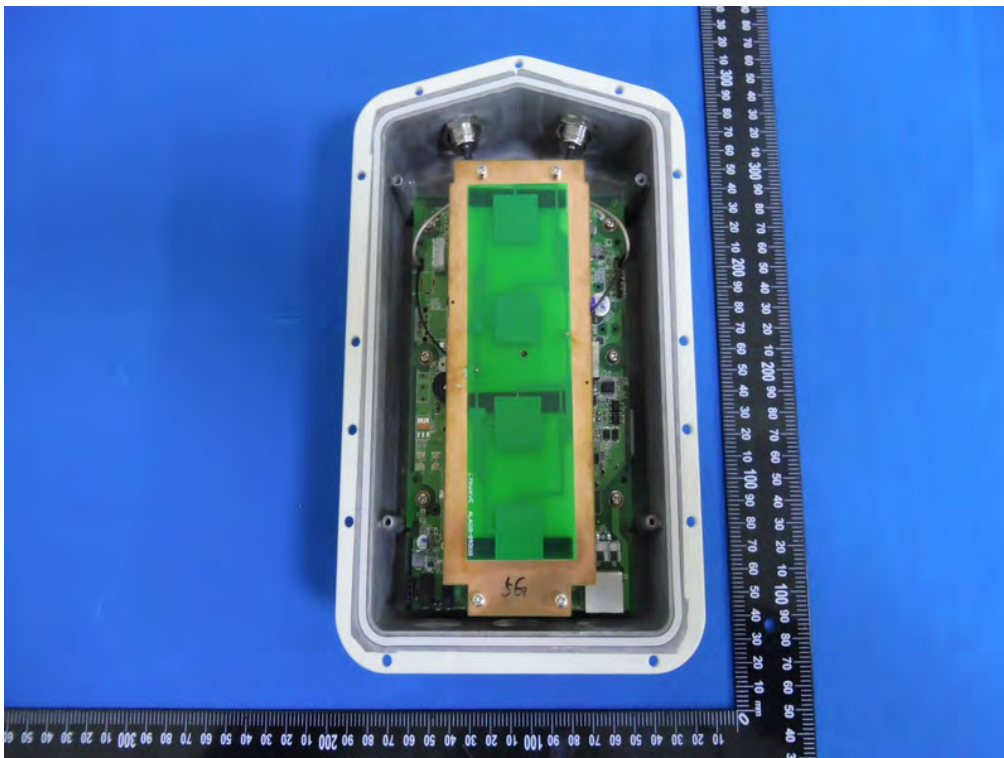

INTERNAL PHOTOS

Model: VigorAP 920RPD

EUT- Uncover View

EUT- Uncover View

EUT- Uncover View

EUT- Uncover View

EUT- Main Board Top View

EUT- Main Board Bottom View

EUT- Antenna connect port View

WIFI RF Chip IC – Top View

Patch Antenna – Top View

Patch Antenna – Bottom View

EUT – Dipole antenna

Model: VigorAP 920R
EUT- Uncover View

EUT- Uncover View

EUT- Uncover View

EUT- Main Board Top View

EUT- Main Board Bottom View

EUT- Antenna connect port View

WIFI RF Chip IC – Top View

EUT – Dipole antenna

Model: VigorAP 920RP
EUT- Uncover View

EUT- Uncover View

EUT- Uncover View

EUT- Main Board Top View

EUT- Main Board Bottom View

EUT- Antenna connect port View

WIFI RF Chip IC – Top View

EUT – Dipole antenna

Model: VigorAP 920RD

EUT- Uncover View

EUT- Uncover View