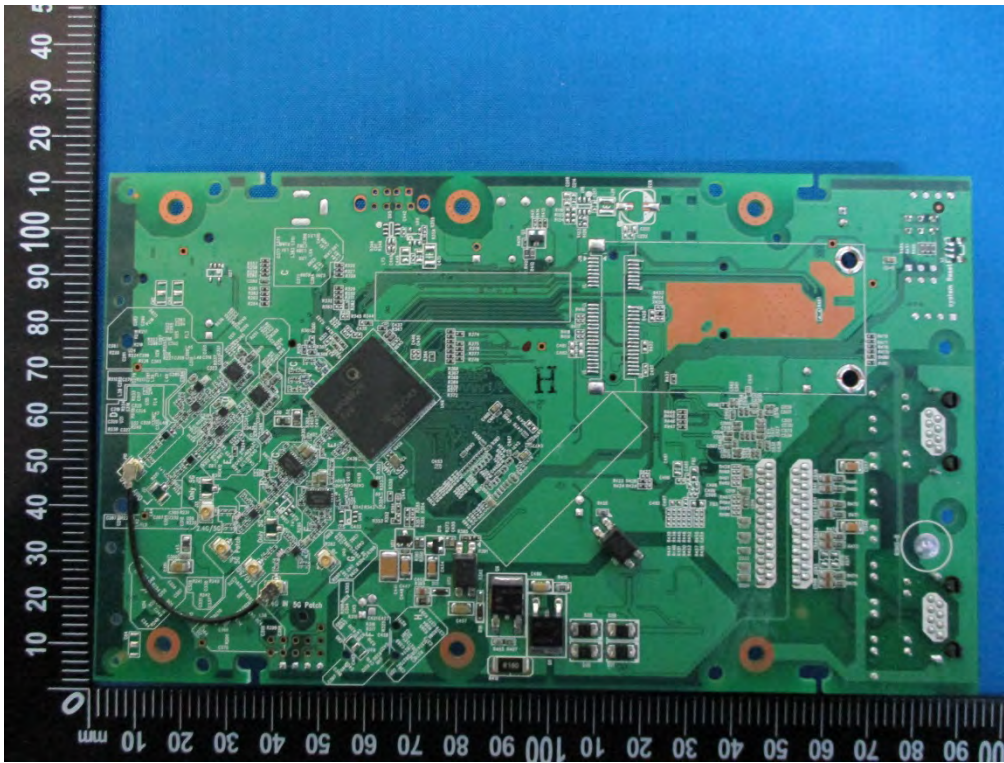

EUT- Antenna connect port View

WIFI RF Chip IC – Top View

Patch Antenna – Top View

Patch Antenna – Bottom View

EUT – Dipole antenna

Model: VigorAP 920R
EUT- Uncover View

EUT- Uncover View

EUT- Uncover View

EUT- Main Board Top View

EUT- Main Board Bottom View

EUT- Antenna connect port View

WIFI RF Chip IC – Top View

EUT – Dipole antenna

Model: VigorAP 920RP
EUT- Uncover View

EUT- Uncover View

EUT- Uncover View

EUT- Main Board Top View

EUT- Main Board Bottom View

EUT- Antenna connect port View

WIFI RF Chip IC – Top View

EUT – Dipole antenna

Model: VigorAP 920RD

EUT- Uncover View

EUT- Uncover View

EUT- Uncover View

EUT- Main Board Top View

EUT- Main Board Bottom View

EUT- Antenna connect port View

WIFI RF Chip IC – Top View

Patch Antenna – Top View

Patch Antenna – Bottom View

EUT – Dipole antenna