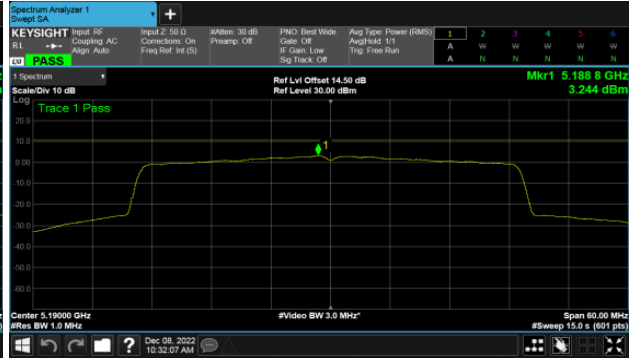

CH40

CH46

CH48

Modulation Type: 802.11ax HE80 (30.6Mbps)
CH42

BeamForming,Band1

ANT B

Modulation Type: 802.11ax HE20 (7.3Mbps)
CH36

Modulation Type: 802.11ax HE40 (14.6Mbps)
CH38

CH40

CH46

CH48

Modulation Type: 802.11ax HE80 (30.6Mbps)
CH42

BeamForming,Band1
ANT C

Modulation Type: 802.11ax HE20 (7.3Mbps)
CH36

Modulation Type: 802.11ax HE40 (14.6Mbps)
CH38

CH40

CH46

CH48

Modulation Type: 802.11ax HE80 (30.6Mbps)
CH42

BeamForming,Band1

ANT D

Modulation Type: 802.11ax HE20 (7.3Mbps)
CH36

Modulation Type: 802.11ax HE40 (14.6Mbps)
CH38

CH40