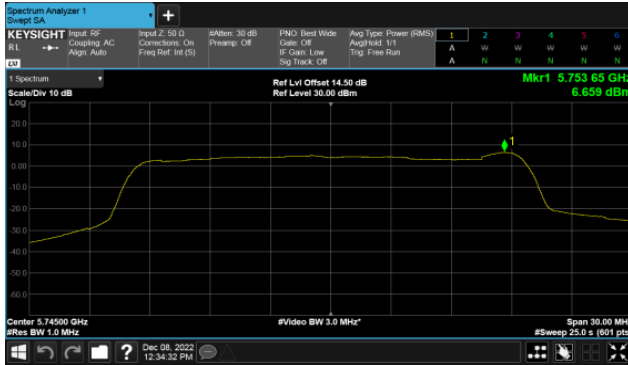

CH46

CH48

Modulation Type: 802.11ax HE80 (30.6Mbps)
CH42

BeamForming,Band4

ANT A

Modulation Type: 802.11ax HE20 (7.3Mbps)
CH149

Modulation Type: 802.11ax HE40 (14.6Mbps)
CH151

CH157

CH159

CH165

Modulation Type: 802.11ax HE80 (30.6Mbps)
CH155

BeamForming,Band4

ANT B

Modulation Type: 802.11ax HE20 (7.3Mbps)
CH149

Modulation Type: 802.11ax HE40 (14.6Mbps)
CH151

H157

CH159

CH165

Modulation Type: 802.11ax HE80 (30.6Mbps)
CH155

BeamForming,Band4

ANT C

Modulation Type: 802.11ax HE20 (7.3Mbps)
CH149

Modulation Type: 802.11ax HE40 (14.6Mbps)
CH151

CH157