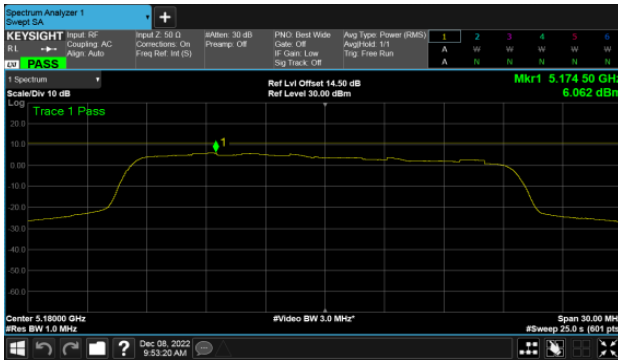

CH40

CH46

CH48

Modulation Type: 802.11ax HE80 (30.6Mbps)
CH42

BeamForming,Band1
ANT C

Modulation Type: 802.11ax HE20 (7.3Mbps)
CH36

Modulation Type: 802.11ax HE40 (14.6Mbps)
CH38

CH40

CH46

CH48

Modulation Type: 802.11ax HE80 (30.6Mbps)
CH42

BeamForming,Band1

ANT D

Modulation Type: 802.11ax HE20 (7.3Mbps)
CH36

Modulation Type: 802.11ax HE40 (14.6Mbps)
CH38

CH40

CH46

CH48

Modulation Type: 802.11ax HE80 (30.6Mbps)
CH42

BeamForming,Band4

ANT A

Modulation Type: 802.11ax HE20 (7.3Mbps)
CH149

Modulation Type: 802.11ax HE40 (14.6Mbps)
CH151

CH157