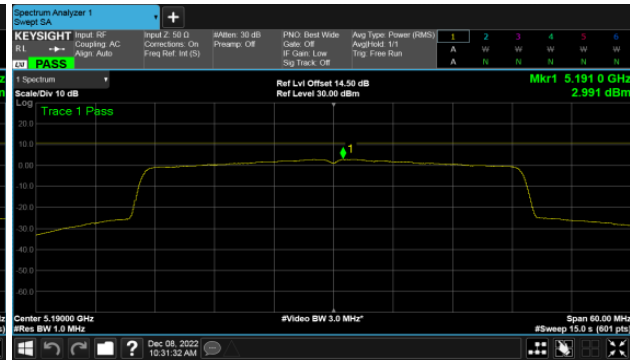

CH165

Modulation Type: 802.11ax HE40 (14.6Mbps)
CH151

Modulation Type: 802.11ax HE80 (30.6Mbps)
CH155

CH159

BeamForming,Band1
ANT A

Modulation Type: 802.11ax HE20 (7.3Mbps)
CH36

Modulation Type: 802.11ax HE40 (14.6Mbps)
CH38

CH40

CH46

CH48

Modulation Type: 802.11ax HE80 (30.6Mbps)
CH42

BeamForming,Band1

ANT B

Modulation Type: 802.11ax HE20 (7.3Mbps)
CH36

Modulation Type: 802.11ax HE40 (14.6Mbps)
CH38

CH40

CH46

CH48

Modulation Type: 802.11ax HE80 (30.6Mbps)
CH42

BeamForming,Band1
ANT C

Modulation Type: 802.11ax HE20 (7.3Mbps)
CH36

Modulation Type: 802.11ax HE40 (14.6Mbps)
CH38

CH40