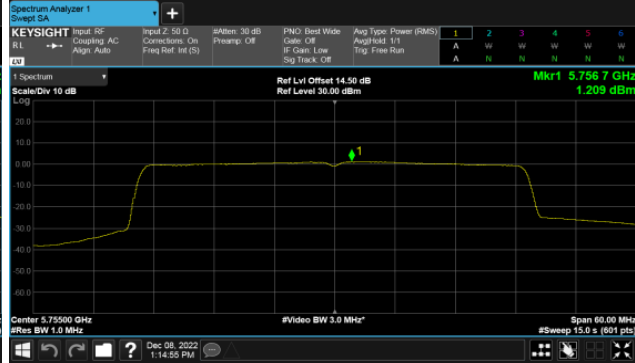

CH46

CH48

Modulation Type: 802.11ax HE80 (30.6Mbps)
CH42

BeamForming,Band1

ANT D

Modulation Type: 802.11ax HE20 (7.3Mbps)
CH36

Modulation Type: 802.11ax HE40 (14.6Mbps)
CH38

CH40

CH46

CH48

Modulation Type: 802.11ax HE80 (30.6Mbps)
CH42

BeamForming,Band4

ANT A

Modulation Type: 802.11ax HE20 (7.3Mbps)
CH149

Modulation Type: 802.11ax HE40 (14.6Mbps)
CH151

CH157

CH159

CH165

Modulation Type: 802.11ax HE80 (30.6Mbps)
CH155

BeamForming,Band4

ANT B

Modulation Type: 802.11ax HE20 (7.3Mbps)
CH149

Modulation Type: 802.11ax HE40 (14.6Mbps)
CH151

H157