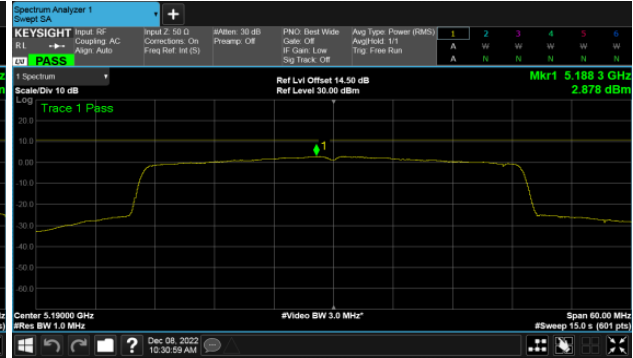

CH165

Modulation Type: 802.11ax HE40 (14.6Mbps)
CH151

Modulation Type: 802.11ax HE80 (30.6Mbps)
CH155

CH159

BeamForming,Band1
ANT A

Modulation Type: 802.11ax HE20 (7.3Mbps)
CH36

Modulation Type: 802.11ax HE40 (14.6Mbps)
CH38

CH40

CH46

CH48

Modulation Type: 802.11ax HE80 (30.6Mbps)
CH42

BeamForming,Band1

ANT B

Modulation Type: 802.11ax HE20 (7.3Mbps)
CH36

Modulation Type: 802.11ax HE40 (14.6Mbps)
CH38