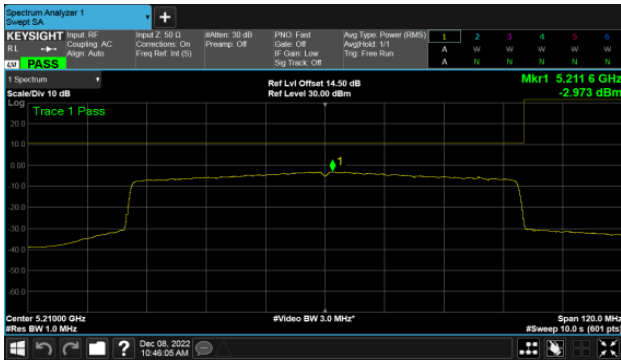

CH165

Modulation Type: 802.11ax HE40 (14.6Mbps)
CH151

Modulation Type: 802.11ax HE80 (30.6Mbps)
CH155

CH159

BeamForming,Band1
ANT A

Modulation Type: 802.11ax HE20 (7.3Mbps)
CH36

Modulation Type: 802.11ax HE40 (14.6Mbps)
CH38

CH40

CH46

CH48

Modulation Type: 802.11ax HE80 (30.6Mbps)
CH42

BeamForming,Band1

ANT B

Modulation Type: 802.11ax HE20 (7.3Mbps)
CH36

Modulation Type: 802.11ax HE40 (14.6Mbps)
CH38

CH40

CH46

CH48

Modulation Type: 802.11ax HE80 (30.6Mbps)
CH42

BeamForming,Band1
ANT C

Modulation Type: 802.11ax HE20 (7.3Mbps)
CH36

Modulation Type: 802.11ax HE40 (14.6Mbps)
CH38

CH40