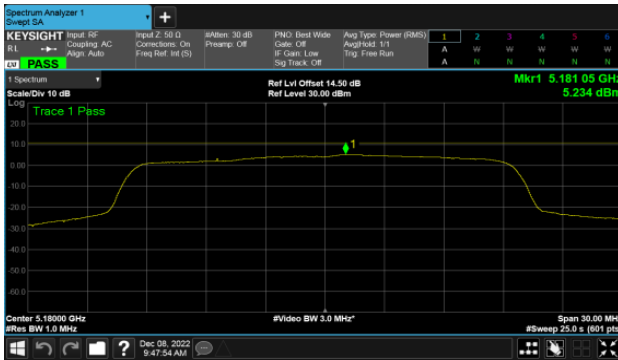

CH165

Modulation Type: 802.11ax HE40 (14.6Mbps)
CH151

Modulation Type: 802.11ax HE80 (30.6Mbps)
CH155

CH159

BeamForming,Band1
ANT A

Modulation Type: 802.11ax HE20 (7.3Mbps)
CH36

Modulation Type: 802.11ax HE40 (14.6Mbps)
CH38

CH40

CH46

CH48

Modulation Type: 802.11ax HE80 (30.6Mbps)
CH42

BeamForming,Band1

ANT B

Modulation Type: 802.11ax HE20 (7.3Mbps)
CH36

Modulation Type: 802.11ax HE40 (14.6Mbps)
CH38

CH40

CH46

CH48

Modulation Type: 802.11ax HE80 (30.6Mbps)
CH42

BeamForming,Band1
ANT C

Modulation Type: 802.11ax HE20 (7.3Mbps)
CH36

Modulation Type: 802.11ax HE40 (14.6Mbps)
CH38

CH40