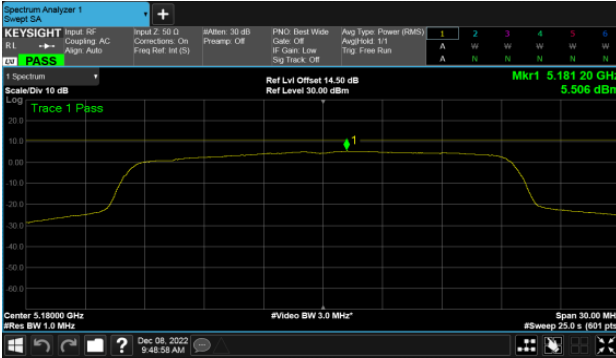

CH40

CH46

CH48

Modulation Type: 802.11ax HE80 (30.6Mbps)
CH42

BeamForming,Band1

ANT B

Modulation Type: 802.11ax HE20 (7.3Mbps)
CH36

Modulation Type: 802.11ax HE40 (14.6Mbps)
CH38

CH40

CH46

CH48

Modulation Type: 802.11ax HE80 (30.6Mbps)
CH42

BeamForming,Band1
ANT C

Modulation Type: 802.11ax HE20 (7.3Mbps)
CH36

Modulation Type: 802.11ax HE40 (14.6Mbps)
CH38

CH40

CH46

CH48

Modulation Type: 802.11ax HE80 (30.6Mbps)
CH42

BeamForming,Band1

ANT D

Modulation Type: 802.11ax HE20 (7.3Mbps)
CH36

Modulation Type: 802.11ax HE40 (14.6Mbps)
CH38

CH40