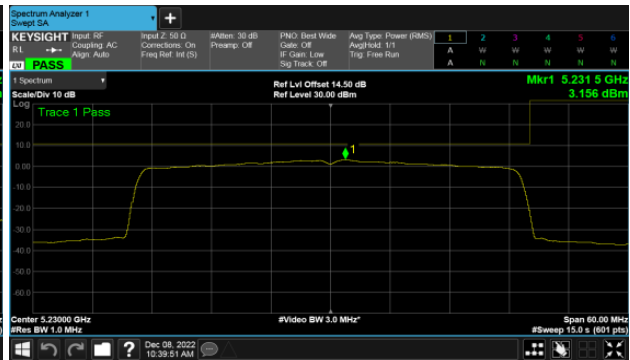

CH40

CH46

CH48

Modulation Type: 802.11ax HE80 (30.6Mbps)
CH42

BeamForming,Band1

ANT B

Modulation Type: 802.11ax HE20 (7.3Mbps)
CH36

Modulation Type: 802.11ax HE40 (14.6Mbps)
CH38

CH40

CH46

CH48

Modulation Type: 802.11ax HE80 (30.6Mbps)
CH42

BeamForming,Band1
ANT C

Modulation Type: 802.11ax HE20 (7.3Mbps)
CH36

Modulation Type: 802.11ax HE40 (14.6Mbps)
CH38

CH40

CH46

CH48

Modulation Type: 802.11ax HE80 (30.6Mbps)
CH42

BeamForming,Band1

ANT D

Modulation Type: 802.11ax HE20 (7.3Mbps)
CH36

Modulation Type: 802.11ax HE40 (14.6Mbps)
CH38

CH40