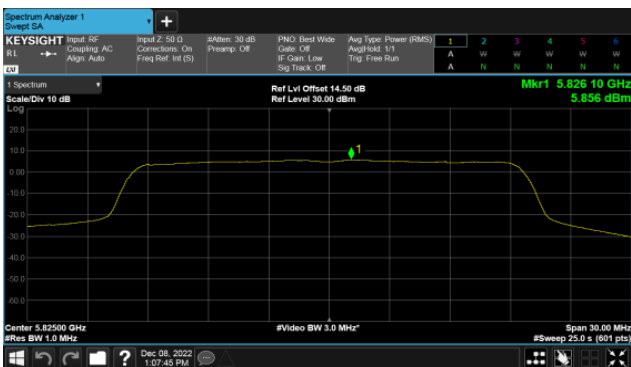

CH159

CH165

Modulation Type: 802.11ax HE80 (30.6Mbps)
CH155

BeamForming,Band4

ANT B

Modulation Type: 802.11ax HE20 (7.3Mbps)
CH149

Modulation Type: 802.11ax HE40 (14.6Mbps)
CH151

H157

CH159

CH165

Modulation Type: 802.11ax HE80 (30.6Mbps)
CH155

BeamForming,Band4

ANT C

Modulation Type: 802.11ax HE20 (7.3Mbps)
CH149

Modulation Type: 802.11ax HE40 (14.6Mbps)
CH151

CH157

CH159

CH165

Modulation Type: 802.11ax HE80 (30.6Mbps)
CH155

BeamForming,Band4

ANT D

Modulation Type: 802.11ax HE20 (7.3Mbps)
CH149

Modulation Type: 802.11ax HE40 (14.6Mbps)
CH151

H157