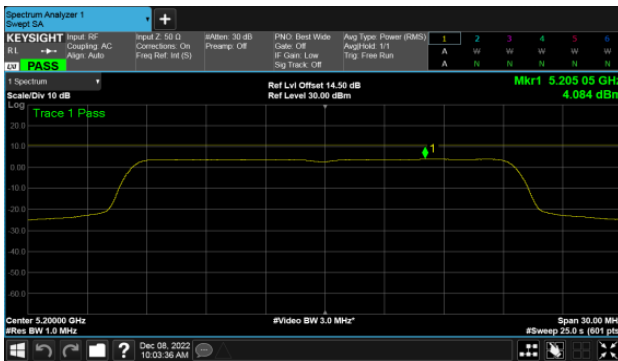

CH46

CH48

Modulation Type: 802.11ax HE80 (30.6Mbps)
CH42

BeamForming,Band1

ANT D

Modulation Type: 802.11ax HE20 (7.3Mbps)
CH36

Modulation Type: 802.11ax HE40 (14.6Mbps)
CH38

CH40

CH46

CH48

Modulation Type: 802.11ax HE80 (30.6Mbps)
CH42

BeamForming,Band4

ANT A

Modulation Type: 802.11ax HE20 (7.3Mbps)
CH149

Modulation Type: 802.11ax HE40 (14.6Mbps)
CH151

CH157