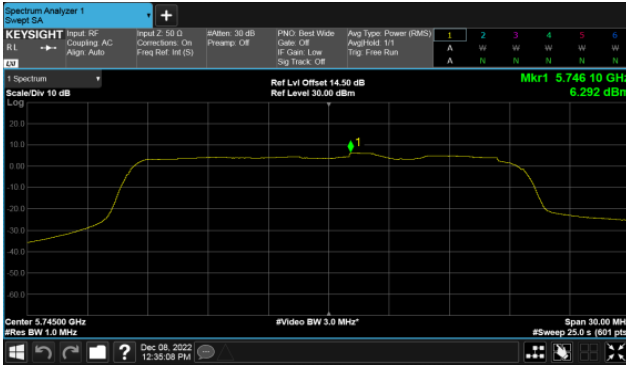

CH159

CH165

Modulation Type: 802.11ax HE80 (30.6Mbps)
CH155

BeamForming,Band4

ANT B

Modulation Type: 802.11ax HE20 (7.3Mbps)
CH149

Modulation Type: 802.11ax HE40 (14.6Mbps)
CH151

H157

CH159

CH165

Modulation Type: 802.11ax HE80 (30.6Mbps)
CH155

BeamForming,Band4

ANT C

Modulation Type: 802.11ax HE20 (7.3Mbps)
CH149

Modulation Type: 802.11ax HE40 (14.6Mbps)
CH151

CH157

CH159

CH165

Modulation Type: 802.11ax HE80 (30.6Mbps)
CH155

BeamForming,Band4

ANT D

Modulation Type: 802.11ax HE20 (7.3Mbps)
CH149

Modulation Type: 802.11ax HE40 (14.6Mbps)
CH151

H157