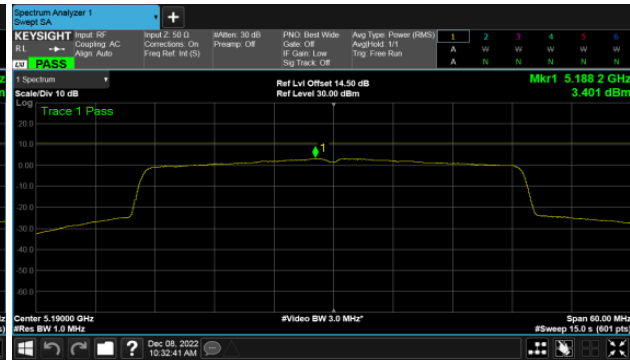

CH40

CH46

CH48

Modulation Type: 802.11ax HE80 (30.6Mbps)
CH42

BeamForming,Band1
ANT C

Modulation Type: 802.11ax HE20 (7.3Mbps)
CH36

Modulation Type: 802.11ax HE40 (14.6Mbps)
CH38

CH40

CH46

CH48

Modulation Type: 802.11ax HE80 (30.6Mbps)
CH42

BeamForming,Band1

ANT D

Modulation Type: 802.11ax HE20 (7.3Mbps)
CH36

Modulation Type: 802.11ax HE40 (14.6Mbps)
CH38

CH40

CH46

CH48

Modulation Type: 802.11ax HE80 (30.6Mbps)
CH42

BeamForming,Band4

ANT A

Modulation Type: 802.11ax HE20 (7.3Mbps)
CH149

Modulation Type: 802.11ax HE40 (14.6Mbps)
CH151

CH157