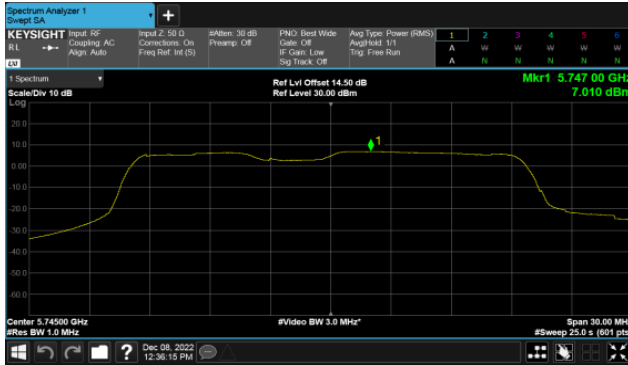

CH159

CH165

Modulation Type: 802.11ax HE80 (30.6Mbps)
CH155

BeamForming,Band4

ANT C

Modulation Type: 802.11ax HE20 (7.3Mbps)
CH149

Modulation Type: 802.11ax HE40 (14.6Mbps)
CH151

CH157

CH159

CH165

Modulation Type: 802.11ax HE80 (30.6Mbps)
CH155

BeamForming,Band4

ANT D

Modulation Type: 802.11ax HE20 (7.3Mbps)
CH149

Modulation Type: 802.11ax HE40 (14.6Mbps)
CH151

H157

CH159

CH165

Modulation Type: 802.11ax HE80 (30.6Mbps)
CH155