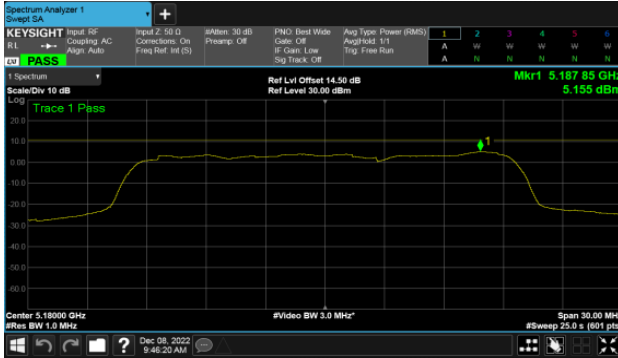

CH165

Modulation Type: 802.11ax HE40 (14.6Mbps)
CH151

Modulation Type: 802.11ax HE80 (30.6Mbps)
CH155

CH159

BeamForming,Band1
ANT A

Modulation Type: 802.11ax HE20 (7.3Mbps)
CH36

Modulation Type: 802.11ax HE40 (14.6Mbps)
CH38

CH40

CH46

CH48

Modulation Type: 802.11ax HE80 (30.6Mbps)
CH42

BeamForming,Band1

ANT B

Modulation Type: 802.11ax HE20 (7.3Mbps)
CH36

Modulation Type: 802.11ax HE40 (14.6Mbps)
CH38