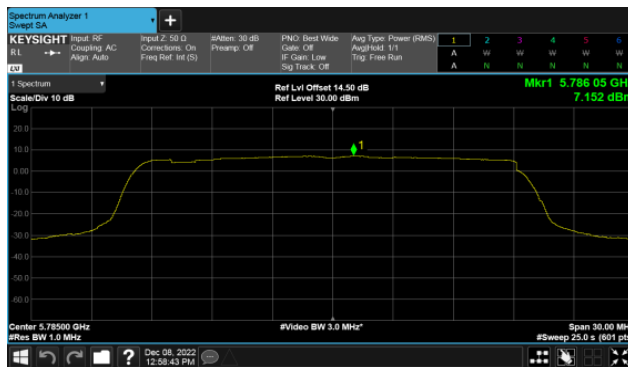

CH159

CH165

Modulation Type: 802.11ax HE80 (30.6Mbps)
CH155

BeamForming,Band4

ANT C

Modulation Type: 802.11ax HE20 (7.3Mbps)
CH149

Modulation Type: 802.11ax HE40 (14.6Mbps)
CH151

CH157

CH159

CH165

Modulation Type: 802.11ax HE80 (30.6Mbps)
CH155

BeamForming,Band4

ANT D

Modulation Type: 802.11ax HE20 (7.3Mbps)
CH149

Modulation Type: 802.11ax HE40 (14.6Mbps)
CH151

H157