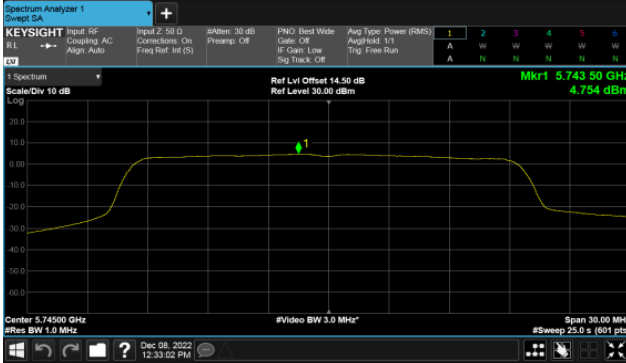

CH46

CH48

Modulation Type: 802.11ax HE80 (30.6Mbps)
CH42

BeamForming,Band1

ANT D

Modulation Type: 802.11ax HE20 (7.3Mbps)
CH36

Modulation Type: 802.11ax HE40 (14.6Mbps)
CH38

CH40

CH46

CH48

Modulation Type: 802.11ax HE80 (30.6Mbps)
CH42

BeamForming,Band4

ANT A

Modulation Type: 802.11ax HE20 (7.3Mbps)
CH149

Modulation Type: 802.11ax HE40 (14.6Mbps)
CH151

CH157

CH159

CH165

Modulation Type: 802.11ax HE80 (30.6Mbps)
CH155

BeamForming,Band4

ANT B

Modulation Type: 802.11ax HE20 (7.3Mbps)
CH149

Modulation Type: 802.11ax HE40 (14.6Mbps)
CH151

H157