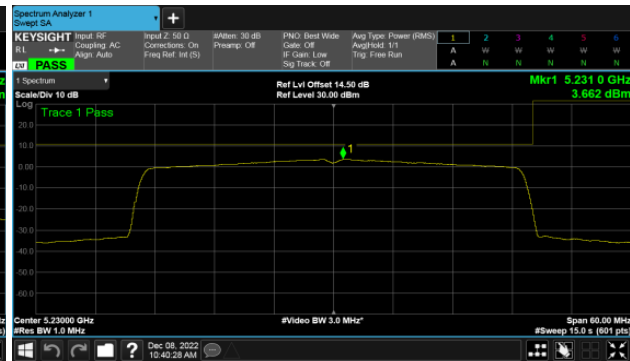

CH40

CH46

CH48

Modulation Type: 802.11ax HE80 (30.6Mbps)
CH42

BeamForming,Band1
ANT C

Modulation Type: 802.11ax HE20 (7.3Mbps)
CH36

Modulation Type: 802.11ax HE40 (14.6Mbps)
CH38

CH40

CH46

CH48

Modulation Type: 802.11ax HE80 (30.6Mbps)
CH42

BeamForming,Band1

ANT D

Modulation Type: 802.11ax HE20 (7.3Mbps)
CH36

Modulation Type: 802.11ax HE40 (14.6Mbps)
CH38

CH40

CH46

CH48

Modulation Type: 802.11ax HE80 (30.6Mbps)
CH42

BeamForming,Band4

ANT A

Modulation Type: 802.11ax HE20 (7.3Mbps)
CH149

Modulation Type: 802.11ax HE40 (14.6Mbps)
CH151

CH157