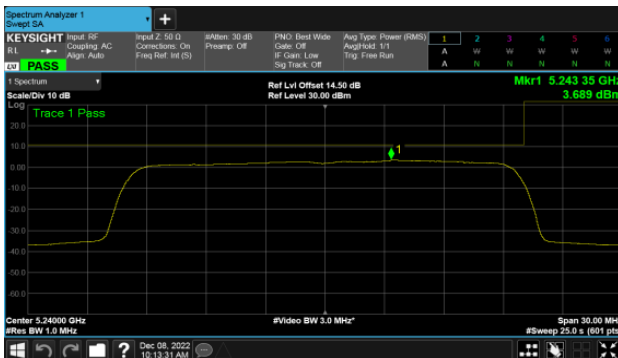

CH165

Modulation Type: 802.11ax HE40 (14.6Mbps)
CH151

Modulation Type: 802.11ax HE80 (30.6Mbps)
CH155

CH159

BeamForming,Band1
ANT A

Modulation Type: 802.11ax HE20 (7.3Mbps)
CH36

Modulation Type: 802.11ax HE40 (14.6Mbps)
CH38

CH40

CH46

CH48

Modulation Type: 802.11ax HE80 (30.6Mbps)
CH42

BeamForming,Band1

ANT B

Modulation Type: 802.11ax HE20 (7.3Mbps)
CH36

Modulation Type: 802.11ax HE40 (14.6Mbps)
CH38