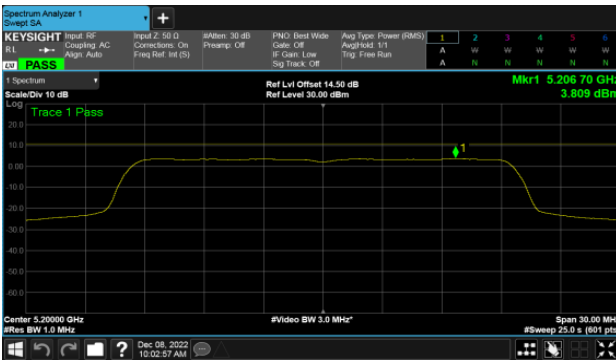

CH40

CH46

CH48

Modulation Type: 802.11ax HE80 (30.6Mbps)
CH42

BeamForming,Band1

ANT B

Modulation Type: 802.11ax HE20 (7.3Mbps)
CH36

Modulation Type: 802.11ax HE40 (14.6Mbps)
CH38

CH40

CH46

CH48

Modulation Type: 802.11ax HE80 (30.6Mbps)
CH42

BeamForming,Band1
ANT C

Modulation Type: 802.11ax HE20 (7.3Mbps)
CH36

Modulation Type: 802.11ax HE40 (14.6Mbps)
CH38

CH40

CH46

CH48

Modulation Type: 802.11ax HE80 (30.6Mbps)
CH42

BeamForming,Band1

ANT D

Modulation Type: 802.11ax HE20 (7.3Mbps)
CH36

Modulation Type: 802.11ax HE40 (14.6Mbps)
CH38

CH40