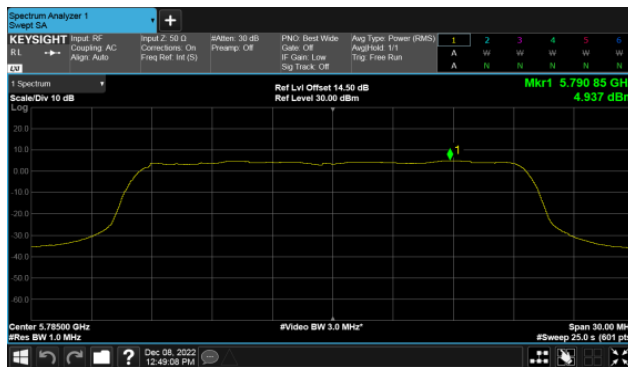

CH46

CH48

Modulation Type: 802.11ax HE80 (30.6Mbps)
CH42

BeamForming,Band4

ANT A

Modulation Type: 802.11ax HE20 (7.3Mbps)
CH149

Modulation Type: 802.11ax HE40 (14.6Mbps)
CH151

CH157

CH159

CH165

Modulation Type: 802.11ax HE80 (30.6Mbps)
CH155

BeamForming,Band4

ANT B

Modulation Type: 802.11ax HE20 (7.3Mbps)
CH149

Modulation Type: 802.11ax HE40 (14.6Mbps)
CH151

H157

CH159

CH165

Modulation Type: 802.11ax HE80 (30.6Mbps)
CH155

BeamForming,Band4

ANT C

Modulation Type: 802.11ax HE20 (7.3Mbps)
CH149

Modulation Type: 802.11ax HE40 (14.6Mbps)
CH151

CH157