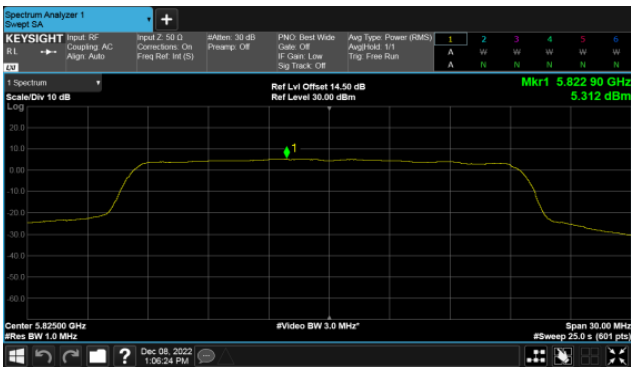

CH46

CH48

Modulation Type: 802.11ax HE80 (30.6Mbps)
CH42

BeamForming,Band1

ANT D

Modulation Type: 802.11ax HE20 (7.3Mbps)
CH36

Modulation Type: 802.11ax HE40 (14.6Mbps)
CH38

CH40

CH46

CH48

Modulation Type: 802.11ax HE80 (30.6Mbps)
CH42

BeamForming,Band4

ANT A

Modulation Type: 802.11ax HE20 (7.3Mbps)
CH149

Modulation Type: 802.11ax HE40 (14.6Mbps)
CH151

CH157

CH159

CH165

Modulation Type: 802.11ax HE80 (30.6Mbps)
CH155

BeamForming,Band4

ANT B

Modulation Type: 802.11ax HE20 (7.3Mbps)
CH149

Modulation Type: 802.11ax HE40 (14.6Mbps)
CH151

H157