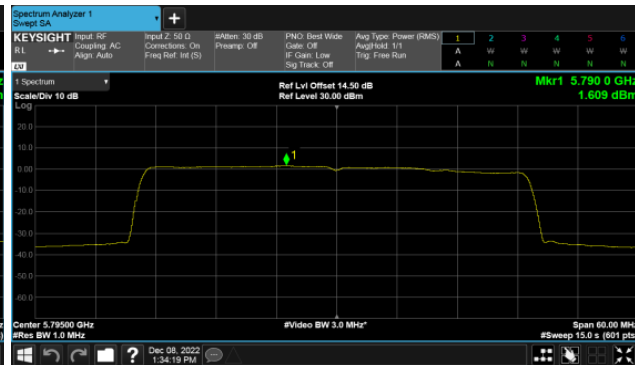

CH46

CH48

Modulation Type: 802.11ax HE80 (30.6Mbps)
CH42

BeamForming,Band4

ANT A

Modulation Type: 802.11ax HE20 (7.3Mbps)
CH149

Modulation Type: 802.11ax HE40 (14.6Mbps)
CH151

CH157

CH159

CH165

Modulation Type: 802.11ax HE80 (30.6Mbps)
CH155

BeamForming,Band4

ANT B

Modulation Type: 802.11ax HE20 (7.3Mbps)
CH149

Modulation Type: 802.11ax HE40 (14.6Mbps)
CH151

H157