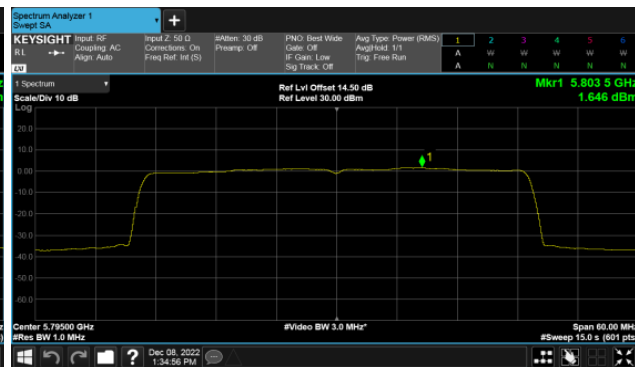

CH46

CH48

Modulation Type: 802.11ax HE80 (30.6Mbps)
CH42

BeamForming,Band4

ANT A

Modulation Type: 802.11ax HE20 (7.3Mbps)
CH149

Modulation Type: 802.11ax HE40 (14.6Mbps)
CH151

CH157

CH159

CH165

Modulation Type: 802.11ax HE80 (30.6Mbps)
CH155

BeamForming,Band4

ANT B

Modulation Type: 802.11ax HE20 (7.3Mbps)
CH149

Modulation Type: 802.11ax HE40 (14.6Mbps)
CH151

H157

CH159

CH165

Modulation Type: 802.11ax HE80 (30.6Mbps)
CH155

BeamForming,Band4

ANT C

Modulation Type: 802.11ax HE20 (7.3Mbps)
CH149

Modulation Type: 802.11ax HE40 (14.6Mbps)
CH151

CH157