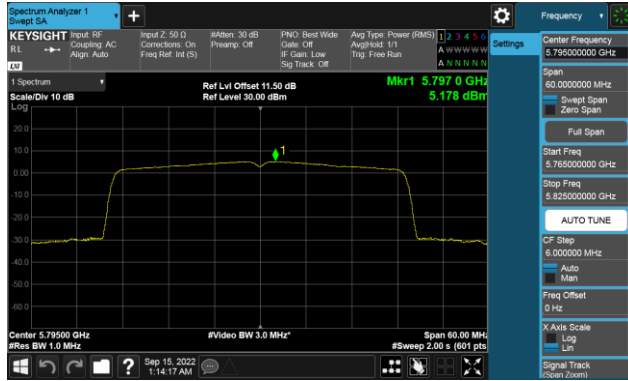

CH165

CH165

Modulation Type: 802.11ax HE40 (14.6Mbps)
CH151

Modulation Type: 802.11ax HE80 (30.6Mbps)
CH155

CH159

Non BeamForming,Band4

ANT B

Modulation Type: 802.11a (6Mbps)

CH149

Modulation Type: 802.11ax HE20 (7.3Mbps)

CH149

CH157

CH157

CH165

CH165

Modulation Type: 802.11ax HE40 (14.6Mbps)
CH151