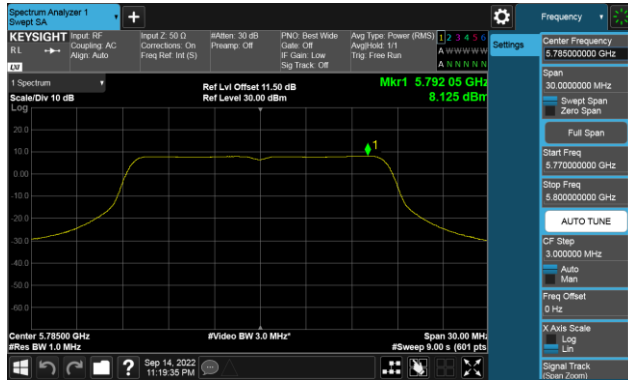

CH165

CH165

Modulation Type: 802.11ax HE40 (14.6Mbps)
CH151

Modulation Type: 802.11ax HE80 (30.6Mbps)
CH155

CH159

Non BeamForming,Band4

ANT B

Modulation Type: 802.11a (6Mbps)

CH149

Modulation Type: 802.11ax HE20 (7.3Mbps)

CH149

CH157

CH157

CH165

CH165

Modulation Type: 802.11ax HE40 (14.6Mbps)
CH151