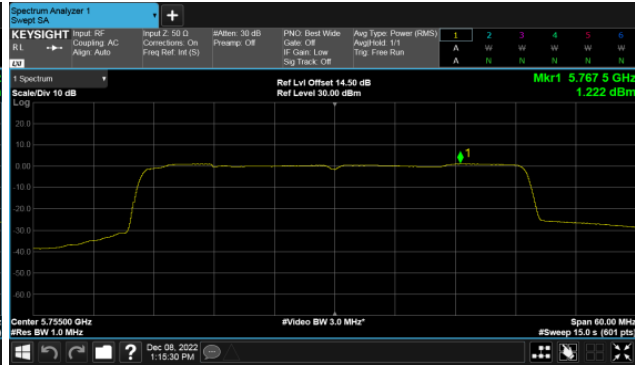

CH46

CH48

Modulation Type: 802.11ax HE80 (30.6Mbps)
CH42

BeamForming,Band4

ANT A

Modulation Type: 802.11ax HE20 (7.3Mbps)
CH149

Modulation Type: 802.11ax HE40 (14.6Mbps)
CH151

CH157

CH159

CH165

Modulation Type: 802.11ax HE80 (30.6Mbps)
CH155

BeamForming,Band4

ANT B

Modulation Type: 802.11ax HE20 (7.3Mbps)
CH149

Modulation Type: 802.11ax HE40 (14.6Mbps)
CH151

H157

CH159

CH165

Modulation Type: 802.11ax HE80 (30.6Mbps)
CH155

BeamForming,Band4

ANT C

Modulation Type: 802.11ax HE20 (7.3Mbps)
CH149

Modulation Type: 802.11ax HE40 (14.6Mbps)
CH151

CH157