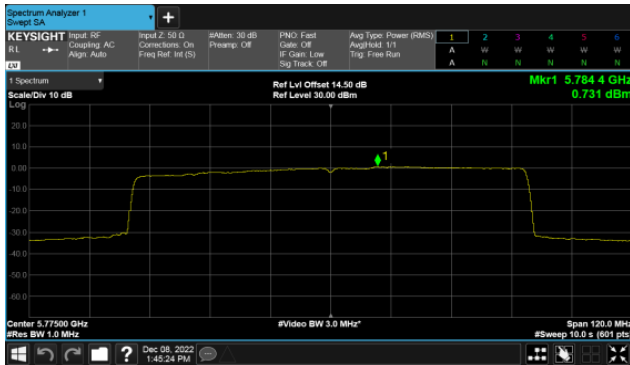

CH159

CH165

Modulation Type: 802.11ax HE80 (30.6Mbps)
CH155

BeamForming,Band4

ANT C

Modulation Type: 802.11ax HE20 (7.3Mbps)
CH149

Modulation Type: 802.11ax HE40 (14.6Mbps)
CH151

CH157

CH159

CH165

Modulation Type: 802.11ax HE80 (30.6Mbps)
CH155

BeamForming,Band4

ANT D

Modulation Type: 802.11ax HE20 (7.3Mbps)
CH149

Modulation Type: 802.11ax HE40 (14.6Mbps)
CH151

H157

CH159

CH165

Modulation Type: 802.11ax HE80 (30.6Mbps)
CH155