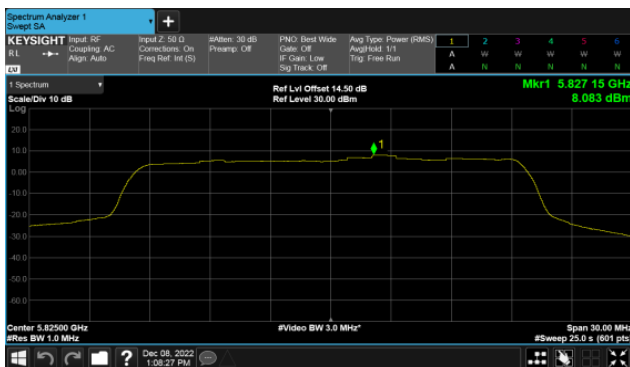

CH159

CH165

Modulation Type: 802.11ax HE80 (30.6Mbps)
CH155

BeamForming,Band4

ANT C

Modulation Type: 802.11ax HE20 (7.3Mbps)
CH149

Modulation Type: 802.11ax HE40 (14.6Mbps)
CH151

CH157

CH159

CH165

Modulation Type: 802.11ax HE80 (30.6Mbps)
CH155

BeamForming,Band4

ANT D

Modulation Type: 802.11ax HE20 (7.3Mbps)
CH149

Modulation Type: 802.11ax HE40 (14.6Mbps)
CH151

H157

CH159

CH165

Modulation Type: 802.11ax HE80 (30.6Mbps)
CH155