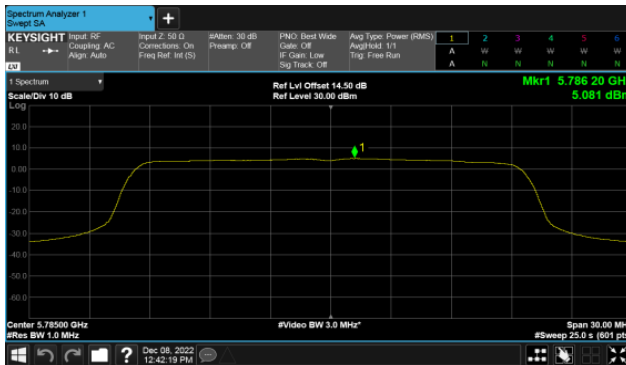

CH46

CH48

Modulation Type: 802.11ax HE80 (30.6Mbps)
CH42

BeamForming,Band4

ANT A

Modulation Type: 802.11ax HE20 (7.3Mbps)
CH149

Modulation Type: 802.11ax HE40 (14.6Mbps)
CH151

CH157

CH159

CH165

Modulation Type: 802.11ax HE80 (30.6Mbps)
CH155

BeamForming,Band4

ANT B

Modulation Type: 802.11ax HE20 (7.3Mbps)
CH149

Modulation Type: 802.11ax HE40 (14.6Mbps)
CH151

H157