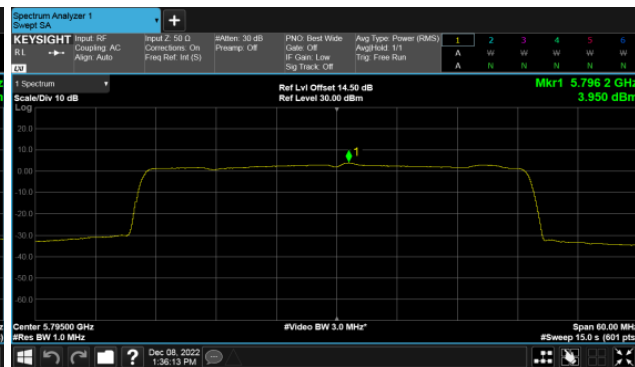

CH159

CH165

Modulation Type: 802.11ax HE80 (30.6Mbps)
CH155

BeamForming,Band4

ANT C

Modulation Type: 802.11ax HE20 (7.3Mbps)
CH149

Modulation Type: 802.11ax HE40 (14.6Mbps)
CH151

CH157

CH159

CH165

Modulation Type: 802.11ax HE80 (30.6Mbps)
CH155

BeamForming,Band4

ANT D

Modulation Type: 802.11ax HE20 (7.3Mbps)
CH149

Modulation Type: 802.11ax HE40 (14.6Mbps)
CH151

H157

CH159

CH165

Modulation Type: 802.11ax HE80 (30.6Mbps)
CH155