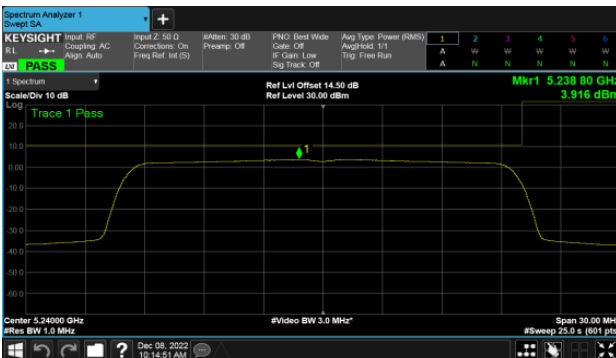

CH40

CH46

CH48

Modulation Type: 802.11ax HE80 (30.6Mbps)
CH42

BeamForming,Band1
ANT C

Modulation Type: 802.11ax HE20 (7.3Mbps)
CH36

Modulation Type: 802.11ax HE40 (14.6Mbps)
CH38

CH40

CH46

CH48

Modulation Type: 802.11ax HE80 (30.6Mbps)
CH42

BeamForming,Band1

ANT D

Modulation Type: 802.11ax HE20 (7.3Mbps)
CH36

Modulation Type: 802.11ax HE40 (14.6Mbps)
CH38

CH40