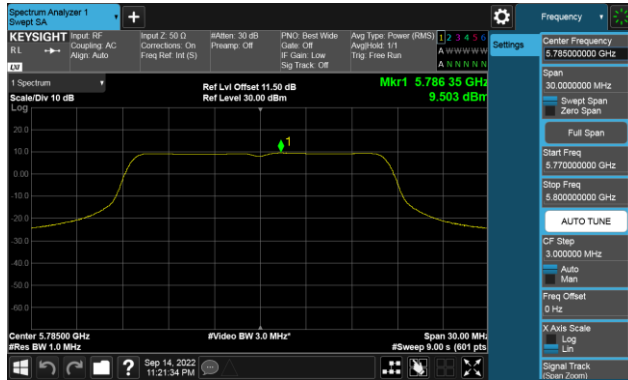

CH157

CH157

CH165

CH165

Modulation Type: 802.11ax HE40 (14.6Mbps)
CH151

Modulation Type: 802.11ax HE80 (30.6Mbps)
CH155

CH159

Non BeamForming,Band4

ANT D

Modulation Type: 802.11a (6Mbps)

CH149

Modulation Type: 802.11ax HE20 (7.3Mbps)

CH149

CH157

CH157

CH165

CH165

Modulation Type: 802.11ax HE40 (14.6Mbps)
CH151

Modulation Type: 802.11ax HE80 (30.6Mbps)
CH155

CH159

BeamForming,Band1
ANT A

Modulation Type: 802.11ax HE20 (7.3Mbps)
CH36

Modulation Type: 802.11ax HE40 (14.6Mbps)
CH38