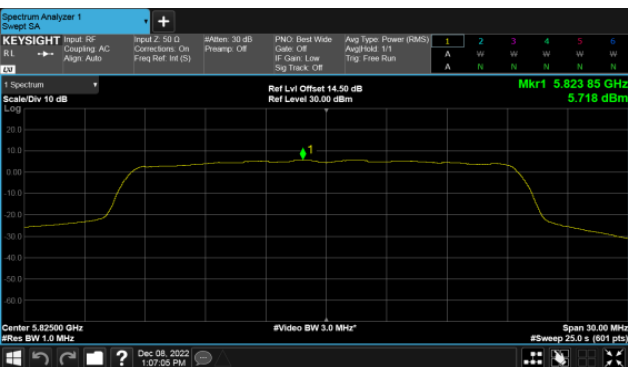

CH46

CH48

Modulation Type: 802.11ax HE80 (30.6Mbps)
CH42

BeamForming,Band4

ANT A

Modulation Type: 802.11ax HE20 (7.3Mbps)
CH149

Modulation Type: 802.11ax HE40 (14.6Mbps)
CH151

CH157

CH159

CH165

Modulation Type: 802.11ax HE80 (30.6Mbps)
CH155

BeamForming,Band4

ANT B

Modulation Type: 802.11ax HE20 (7.3Mbps)
CH149

Modulation Type: 802.11ax HE40 (14.6Mbps)
CH151

H157

CH159

CH165

Modulation Type: 802.11ax HE80 (30.6Mbps)
CH155

BeamForming,Band4

ANT C

Modulation Type: 802.11ax HE20 (7.3Mbps)
CH149

Modulation Type: 802.11ax HE40 (14.6Mbps)
CH151

CH157