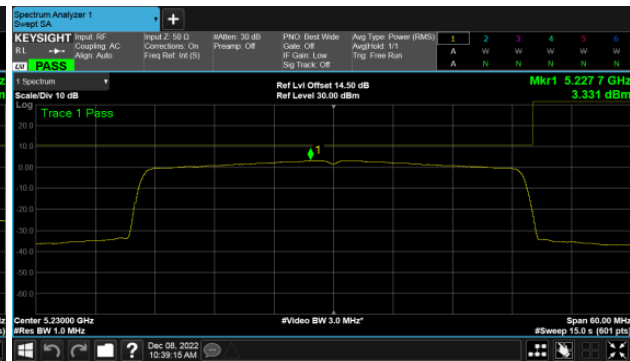

CH40

CH46

CH48

Modulation Type: 802.11ax HE80 (30.6Mbps)
CH42

BeamForming,Band1

ANT B

Modulation Type: 802.11ax HE20 (7.3Mbps)
CH36

Modulation Type: 802.11ax HE40 (14.6Mbps)
CH38

CH40

CH46

CH48

Modulation Type: 802.11ax HE80 (30.6Mbps)
CH42

BeamForming,Band1
ANT C

Modulation Type: 802.11ax HE20 (7.3Mbps)
CH36

Modulation Type: 802.11ax HE40 (14.6Mbps)
CH38

CH40