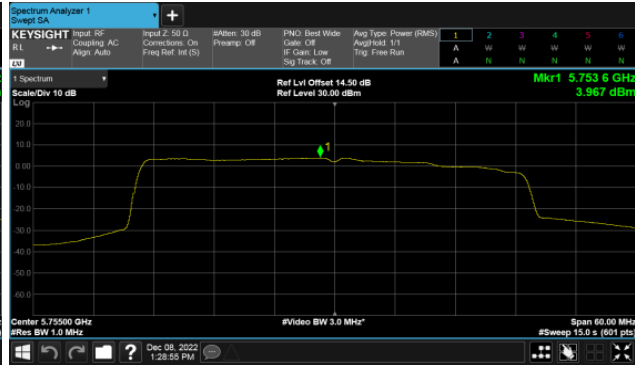

CH159

CH165

Modulation Type: 802.11ax HE80 (30.6Mbps)
CH155

BeamForming,Band4

ANT C

Modulation Type: 802.11ax HE20 (7.3Mbps)
CH149

Modulation Type: 802.11ax HE40 (14.6Mbps)
CH151

CH157

CH159

CH165

Modulation Type: 802.11ax HE80 (30.6Mbps)
CH155

BeamForming,Band4

ANT D

Modulation Type: 802.11ax HE20 (7.3Mbps)
CH149

Modulation Type: 802.11ax HE40 (14.6Mbps)
CH151

H157

CH159

CH165

Modulation Type: 802.11ax HE80 (30.6Mbps)
CH155