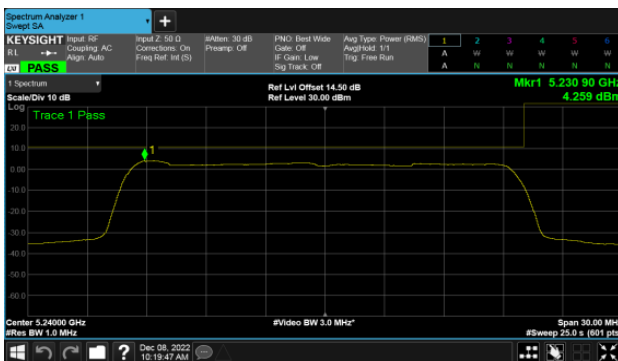

CH40

CH46

CH48

Modulation Type: 802.11ax HE80 (30.6Mbps)
CH42

BeamForming,Band1
ANT C

Modulation Type: 802.11ax HE20 (7.3Mbps)
CH36

Modulation Type: 802.11ax HE40 (14.6Mbps)
CH38

CH40

CH46

CH48

Modulation Type: 802.11ax HE80 (30.6Mbps)
CH42

BeamForming,Band1

ANT D

Modulation Type: 802.11ax HE20 (7.3Mbps)
CH36

Modulation Type: 802.11ax HE40 (14.6Mbps)
CH38

CH40

CH46

CH48

Modulation Type: 802.11ax HE80 (30.6Mbps)
CH42

BeamForming,Band4

ANT A

Modulation Type: 802.11ax HE20 (7.3Mbps)
CH149

Modulation Type: 802.11ax HE40 (14.6Mbps)
CH151

CH157