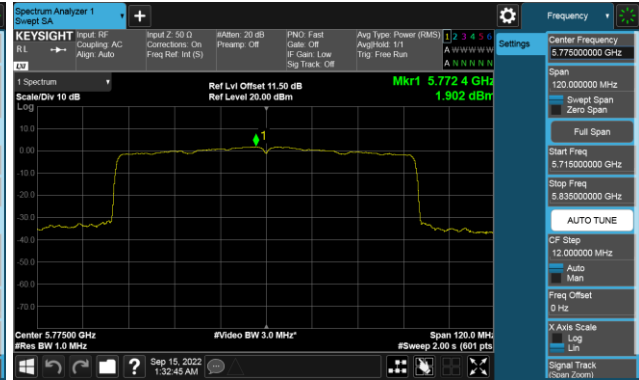

CH165

CH165

Modulation Type: 802.11ax HE40 (14.6Mbps)
CH151

Modulation Type: 802.11ax HE80 (30.6Mbps)
CH155

CH159

Non BeamForming,Band4

ANT B

Modulation Type: 802.11a (6Mbps)

CH149

Modulation Type: 802.11ax HE20 (7.3Mbps)

CH149

CH157

CH157

CH165

CH165

Modulation Type: 802.11ax HE40 (14.6Mbps)
CH151

Modulation Type: 802.11ax HE80 (30.6Mbps)
CH155

CH159

Non BeamForming,Band4

ANT C

Modulation Type: 802.11a (6Mbps)

CH149

Modulation Type: 802.11ax HE20 (7.3Mbps)

CH149