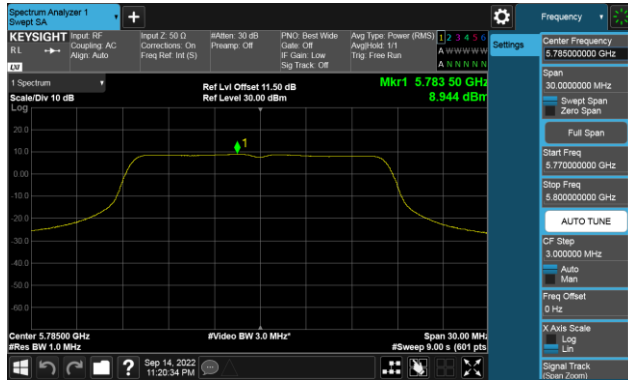

Modulation Type: 802.11ax HE80 (30.6Mbps)
CH155

CH159

Non BeamForming,Band4

ANT C

Modulation Type: 802.11a (6Mbps)

CH149

Modulation Type: 802.11ax HE20 (7.3Mbps)

CH149

CH157

CH157

CH165

CH165

Modulation Type: 802.11ax HE40 (14.6Mbps)
CH151

Modulation Type: 802.11ax HE80 (30.6Mbps)
CH155

CH159

Non BeamForming,Band4