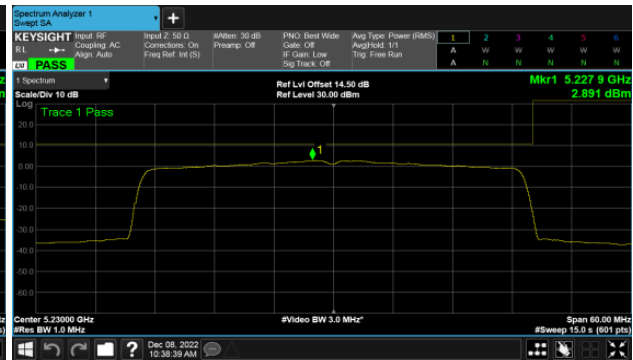

CH165

Modulation Type: 802.11ax HE40 (14.6Mbps)
CH151

Modulation Type: 802.11ax HE80 (30.6Mbps)
CH155

CH159

BeamForming,Band1
ANT A

Modulation Type: 802.11ax HE20 (7.3Mbps)
CH36

Modulation Type: 802.11ax HE40 (14.6Mbps)
CH38

CH40

CH46

CH48

Modulation Type: 802.11ax HE80 (30.6Mbps)
CH42

BeamForming,Band1

ANT B

Modulation Type: 802.11ax HE20 (7.3Mbps)
CH36

Modulation Type: 802.11ax HE40 (14.6Mbps)
CH38