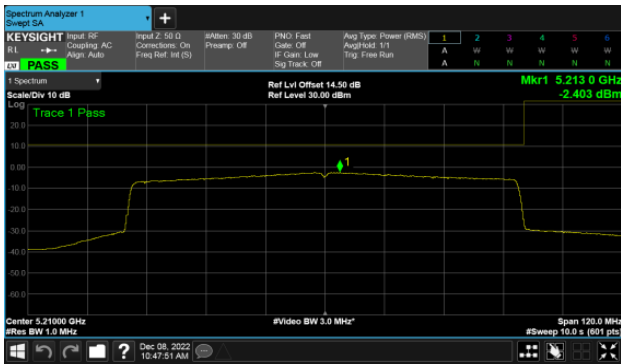

CH46

CH48

Modulation Type: 802.11ax HE80 (30.6Mbps)
CH42

BeamForming,Band1

ANT D

Modulation Type: 802.11ax HE20 (7.3Mbps)
CH36

Modulation Type: 802.11ax HE40 (14.6Mbps)
CH38

CH40

CH46

CH48

Modulation Type: 802.11ax HE80 (30.6Mbps)
CH42

BeamForming,Band4

ANT A

Modulation Type: 802.11ax HE20 (7.3Mbps)
CH149

Modulation Type: 802.11ax HE40 (14.6Mbps)
CH151

CH157

CH159

CH165

Modulation Type: 802.11ax HE80 (30.6Mbps)
CH155

BeamForming,Band4

ANT B

Modulation Type: 802.11ax HE20 (7.3Mbps)
CH149

Modulation Type: 802.11ax HE40 (14.6Mbps)
CH151

H157