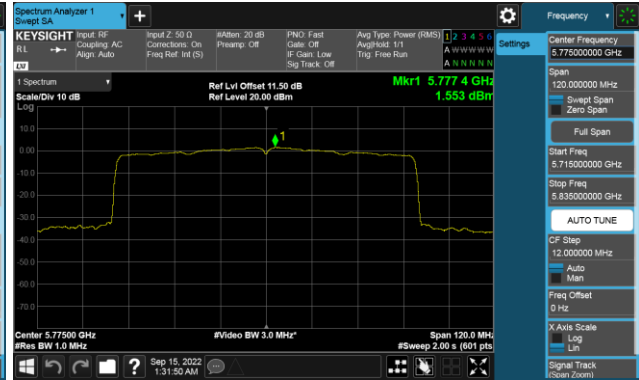

Non BeamForming,Band4

ANT A

Modulation Type: 802.11a (6Mbps)

CH149

Modulation Type: 802.11ax HE20 (7.3Mbps)

CH149

CH157

CH157

CH165

CH165

Modulation Type: 802.11ax HE40 (14.6Mbps)
CH151

Modulation Type: 802.11ax HE80 (30.6Mbps)
CH155

CH159

Non BeamForming,Band4

ANT B

Modulation Type: 802.11a (6Mbps)

CH149

Modulation Type: 802.11ax HE20 (7.3Mbps)

CH149

CH157

CH157

CH165

CH165

Modulation Type: 802.11ax HE40 (14.6Mbps)
CH151

Modulation Type: 802.11ax HE80 (30.6Mbps)
CH155

CH159

Non BeamForming,Band4

ANT C

Modulation Type: 802.11a (6Mbps)

CH149

Modulation Type: 802.11ax HE20 (7.3Mbps)

CH149