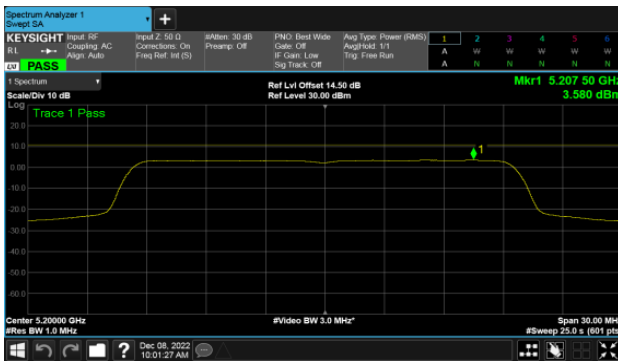

CH40

CH46

CH48

Modulation Type: 802.11ax HE80 (30.6Mbps)
CH42

BeamForming,Band1

ANT B

Modulation Type: 802.11ax HE20 (7.3Mbps)
CH36

Modulation Type: 802.11ax HE40 (14.6Mbps)
CH38

CH40

CH46

CH48

Modulation Type: 802.11ax HE80 (30.6Mbps)
CH42

BeamForming,Band1
ANT C

Modulation Type: 802.11ax HE20 (7.3Mbps)
CH36

Modulation Type: 802.11ax HE40 (14.6Mbps)
CH38

CH40