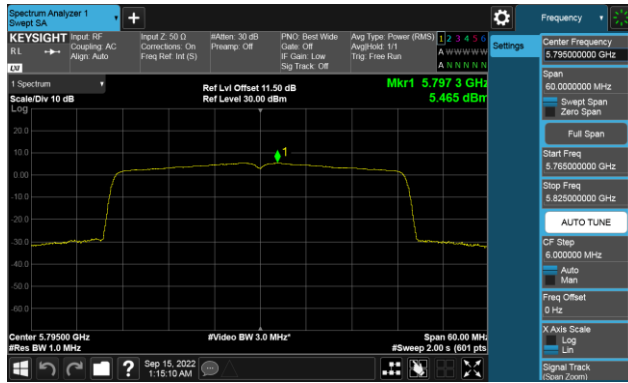

CH165

CH165

Modulation Type: 802.11ax HE40 (14.6Mbps)
CH151

Modulation Type: 802.11ax HE80 (30.6Mbps)
CH155

CH159

Non BeamForming,Band4

ANT B

Modulation Type: 802.11a (6Mbps)

CH149

Modulation Type: 802.11ax HE20 (7.3Mbps)

CH149

CH157

CH157

CH165

CH165

Modulation Type: 802.11ax HE40 (14.6Mbps)
CH151

Modulation Type: 802.11ax HE80 (30.6Mbps)
CH155

CH159

Non BeamForming,Band4

ANT C

Modulation Type: 802.11a (6Mbps)

CH149

Modulation Type: 802.11ax HE20 (7.3Mbps)

CH149