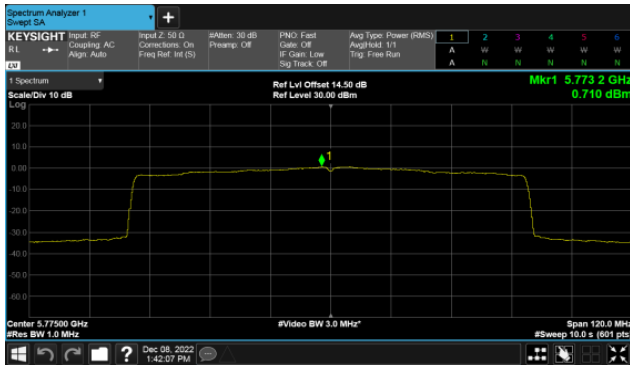

CH46

CH48

Modulation Type: 802.11ax HE80 (30.6Mbps)
CH42

BeamForming,Band4

ANT A

Modulation Type: 802.11ax HE20 (7.3Mbps)
CH149

Modulation Type: 802.11ax HE40 (14.6Mbps)
CH151

CH157

CH159

CH165

Modulation Type: 802.11ax HE80 (30.6Mbps)
CH155

BeamForming,Band4

ANT B

Modulation Type: 802.11ax HE20 (7.3Mbps)
CH149

Modulation Type: 802.11ax HE40 (14.6Mbps)
CH151

H157

CH159

CH165

Modulation Type: 802.11ax HE80 (30.6Mbps)
CH155

BeamForming,Band4

ANT C

Modulation Type: 802.11ax HE20 (7.3Mbps)
CH149

Modulation Type: 802.11ax HE40 (14.6Mbps)
CH151

CH157