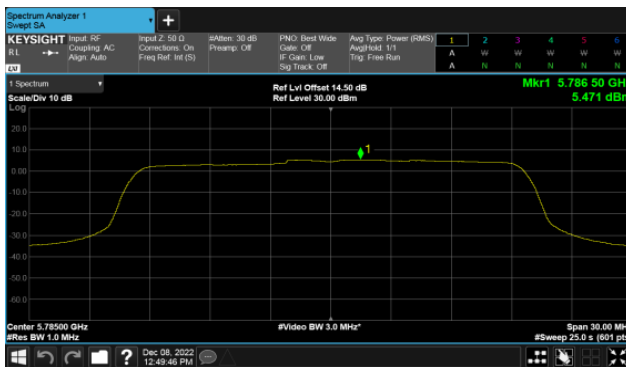

CH159

CH165

Modulation Type: 802.11ax HE80 (30.6Mbps)
CH155

BeamForming,Band4

ANT B

Modulation Type: 802.11ax HE20 (7.3Mbps)
CH149

Modulation Type: 802.11ax HE40 (14.6Mbps)
CH151

H157

CH159

CH165

Modulation Type: 802.11ax HE80 (30.6Mbps)
CH155

BeamForming,Band4

ANT C

Modulation Type: 802.11ax HE20 (7.3Mbps)
CH149

Modulation Type: 802.11ax HE40 (14.6Mbps)
CH151

CH157

CH159

CH165

Modulation Type: 802.11ax HE80 (30.6Mbps)
CH155

BeamForming,Band4

ANT D

Modulation Type: 802.11ax HE20 (7.3Mbps)
CH149

Modulation Type: 802.11ax HE40 (14.6Mbps)
CH151

H157