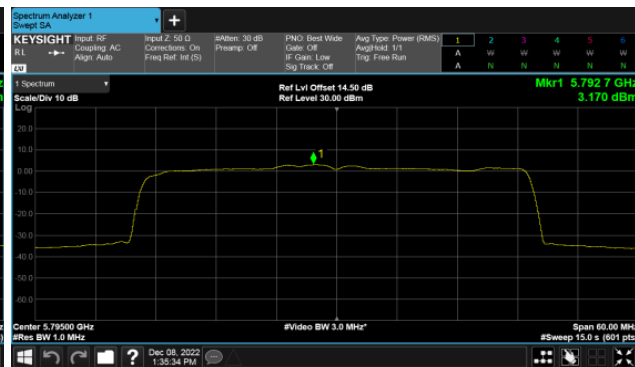

CH159

CH165

Modulation Type: 802.11ax HE80 (30.6Mbps)
CH155

BeamForming,Band4

ANT B

Modulation Type: 802.11ax HE20 (7.3Mbps)
CH149

Modulation Type: 802.11ax HE40 (14.6Mbps)
CH151

H157

CH159

CH165

Modulation Type: 802.11ax HE80 (30.6Mbps)
CH155

BeamForming,Band4

ANT C

Modulation Type: 802.11ax HE20 (7.3Mbps)
CH149

Modulation Type: 802.11ax HE40 (14.6Mbps)
CH151

CH157

CH159

CH165

Modulation Type: 802.11ax HE80 (30.6Mbps)
CH155

BeamForming,Band4

ANT D

Modulation Type: 802.11ax HE20 (7.3Mbps)
CH149

Modulation Type: 802.11ax HE40 (14.6Mbps)
CH151

H157