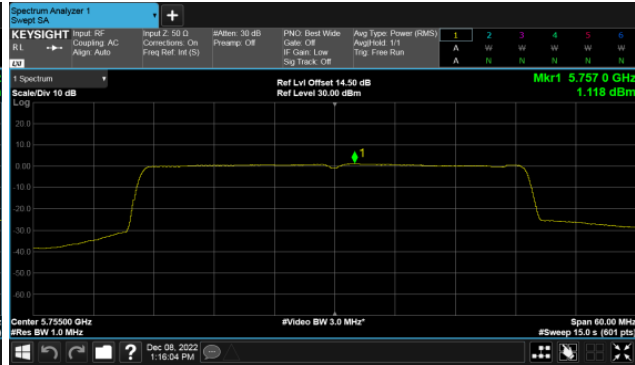

CH159

CH165

Modulation Type: 802.11ax HE80 (30.6Mbps)
CH155

BeamForming,Band4

ANT B

Modulation Type: 802.11ax HE20 (7.3Mbps)
CH149

Modulation Type: 802.11ax HE40 (14.6Mbps)
CH151

H157

CH159

CH165

Modulation Type: 802.11ax HE80 (30.6Mbps)
CH155

BeamForming,Band4

ANT C

Modulation Type: 802.11ax HE20 (7.3Mbps)
CH149

Modulation Type: 802.11ax HE40 (14.6Mbps)
CH151

CH157

CH159

CH165

Modulation Type: 802.11ax HE80 (30.6Mbps)
CH155

BeamForming,Band4

ANT D

Modulation Type: 802.11ax HE20 (7.3Mbps)
CH149

Modulation Type: 802.11ax HE40 (14.6Mbps)
CH151

H157