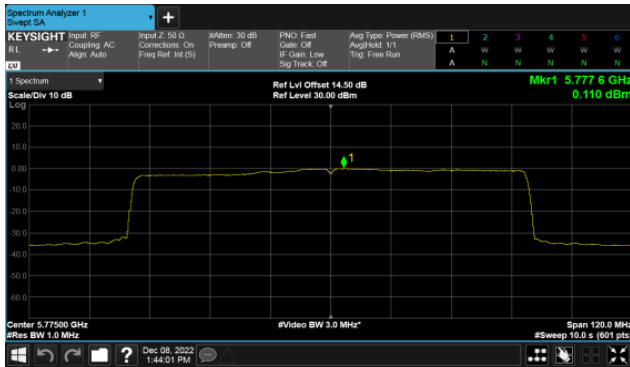

CH159

CH165

Modulation Type: 802.11ax HE80 (30.6Mbps)
CH155

BeamForming,Band4

ANT B

Modulation Type: 802.11ax HE20 (7.3Mbps)
CH149

Modulation Type: 802.11ax HE40 (14.6Mbps)
CH151

H157

CH159

CH165

Modulation Type: 802.11ax HE80 (30.6Mbps)
CH155

BeamForming,Band4

ANT C

Modulation Type: 802.11ax HE20 (7.3Mbps)
CH149

Modulation Type: 802.11ax HE40 (14.6Mbps)
CH151

CH157

CH159

CH165

Modulation Type: 802.11ax HE80 (30.6Mbps)
CH155

BeamForming,Band4

ANT D

Modulation Type: 802.11ax HE20 (7.3Mbps)
CH149

Modulation Type: 802.11ax HE40 (14.6Mbps)
CH151

H157