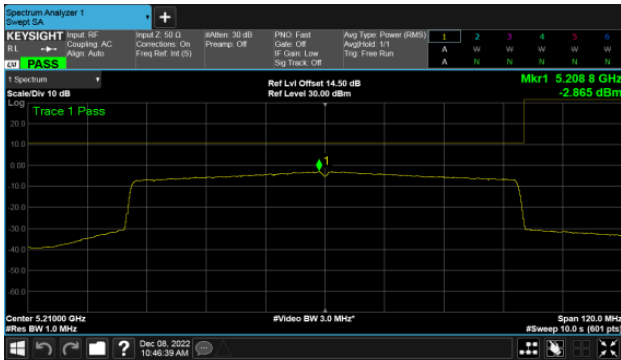

CH40

CH46

CH48

Modulation Type: 802.11ax HE80 (30.6Mbps)
CH42

BeamForming,Band1

ANT B

Modulation Type: 802.11ax HE20 (7.3Mbps)
CH36

Modulation Type: 802.11ax HE40 (14.6Mbps)
CH38

CH40

CH46

CH48

Modulation Type: 802.11ax HE80 (30.6Mbps)
CH42

BeamForming,Band1
ANT C

Modulation Type: 802.11ax HE20 (7.3Mbps)
CH36

Modulation Type: 802.11ax HE40 (14.6Mbps)
CH38

CH40

CH46

CH48

Modulation Type: 802.11ax HE80 (30.6Mbps)
CH42

BeamForming,Band1

ANT D

Modulation Type: 802.11ax HE20 (7.3Mbps)
CH36

Modulation Type: 802.11ax HE40 (14.6Mbps)
CH38

CH40