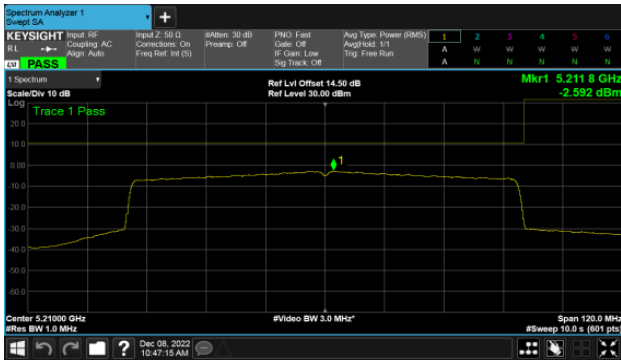

CH40

CH46

CH48

Modulation Type: 802.11ax HE80 (30.6Mbps)
CH42

BeamForming,Band1
ANT C

Modulation Type: 802.11ax HE20 (7.3Mbps)
CH36

Modulation Type: 802.11ax HE40 (14.6Mbps)
CH38

CH40

CH46

CH48

Modulation Type: 802.11ax HE80 (30.6Mbps)
CH42

BeamForming,Band1

ANT D

Modulation Type: 802.11ax HE20 (7.3Mbps)
CH36

Modulation Type: 802.11ax HE40 (14.6Mbps)
CH38

CH40

CH46

CH48

Modulation Type: 802.11ax HE80 (30.6Mbps)
CH42

BeamForming,Band4

ANT A

Modulation Type: 802.11ax HE20 (7.3Mbps)
CH149

Modulation Type: 802.11ax HE40 (14.6Mbps)
CH151

CH157