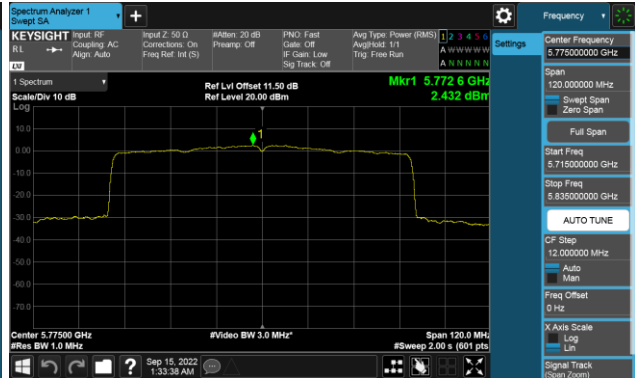

Modulation Type: 802.11ax HE80 (30.6Mbps)
CH155

CH159

Non BeamForming,Band4

ANT C

Modulation Type: 802.11a (6Mbps)

CH149

Modulation Type: 802.11ax HE20 (7.3Mbps)

CH149

CH157

CH157

CH165

CH165

Modulation Type: 802.11ax HE40 (14.6Mbps)
CH151

Modulation Type: 802.11ax HE80 (30.6Mbps)
CH155

CH159

Non BeamForming,Band4

ANT D

Modulation Type: 802.11a (6Mbps)

CH149

Modulation Type: 802.11ax HE20 (7.3Mbps)

CH149

CH157

CH157

CH165