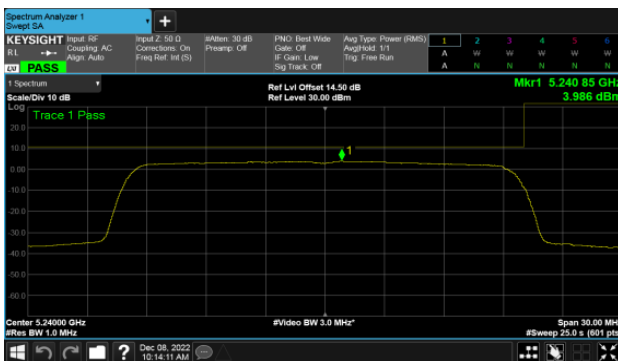

CH165

Modulation Type: 802.11ax HE40 (14.6Mbps)
CH151

Modulation Type: 802.11ax HE80 (30.6Mbps)
CH155

CH159

BeamForming,Band1
ANT A

Modulation Type: 802.11ax HE20 (7.3Mbps)
CH36

Modulation Type: 802.11ax HE40 (14.6Mbps)
CH38

CH40

CH46

CH48

Modulation Type: 802.11ax HE80 (30.6Mbps)
CH42

BeamForming,Band1

ANT B

Modulation Type: 802.11ax HE20 (7.3Mbps)
CH36

Modulation Type: 802.11ax HE40 (14.6Mbps)
CH38

CH40

CH46

CH48

Modulation Type: 802.11ax HE80 (30.6Mbps)
CH42

BeamForming,Band1
ANT C

Modulation Type: 802.11ax HE20 (7.3Mbps)
CH36

Modulation Type: 802.11ax HE40 (14.6Mbps)
CH38

CH40