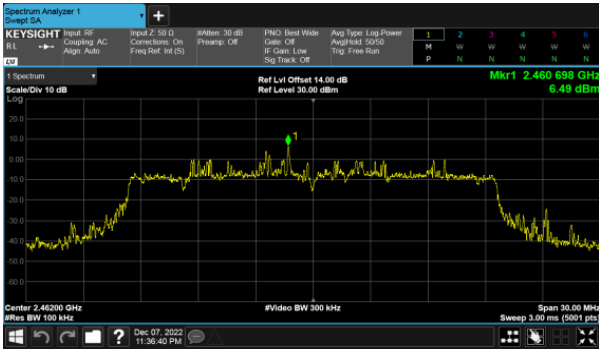

Modulation Type: 802.11ax HE20, CH01

Modulation Type: 802.11ax HE20, CH06

Modulation Type: 802.11ax HE20, CH11

Modulation Type: 802.11ax HE40, CH03

Modulation Type: 802.11ax HE40, CH06

Modulation Type: 802.11ax HE40, CH09

BeamForming, ANT A
Modulation Type: 802.11ax HE20, CH01

Modulation Type: 802.11ax HE20, CH06

Modulation Type: 802.11ax HE20, CH11

Modulation Type: 802.11ax HE40, CH03

Modulation Type: 802.11ax HE40, CH06

Modulation Type: 802.11ax HE40, CH09