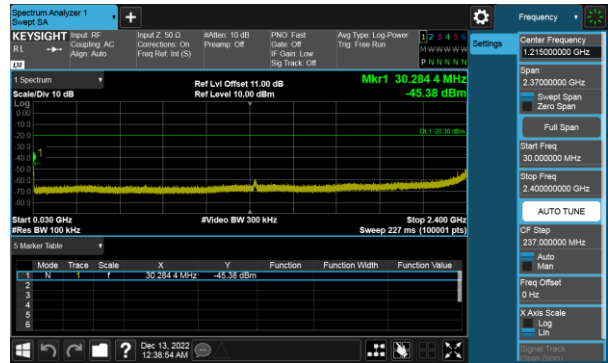

Modulation Type: 802.11ax HE20, CH01

Modulation Type: 802.11ax HE20, CH06

Modulation Type: 802.11ax HE20, CH11

Modulation Type: 802.11ax HE40, CH03

Modulation Type: 802.11ax HE40, CH06

Modulation Type: 802.11ax HE40, CH09