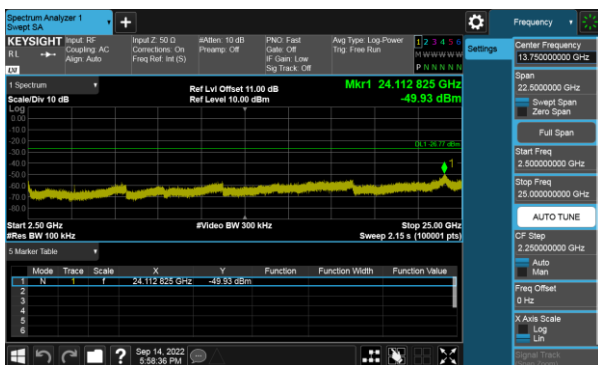

Modulation Type: 802.11ax HE20, CH01

Modulation Type: 802.11ax HE20, CH06

Modulation Type: 802.11ax HE20, CH11

Modulation Type: 802.11ax HE40, CH03

Modulation Type: 802.11ax HE40, CH06

Modulation Type: 802.11ax HE40, CH09

Non BeamForming, ANT D
Modulation Type: 802.11b, CH 01

Modulation Type: 802.11b, CH 06

Modulation Type: 802.11b, CH 11

Modulation Type: 802.11g, CH 01

Modulation Type: 802.11g, CH 06

Modulation Type: 802.11g, CH 11