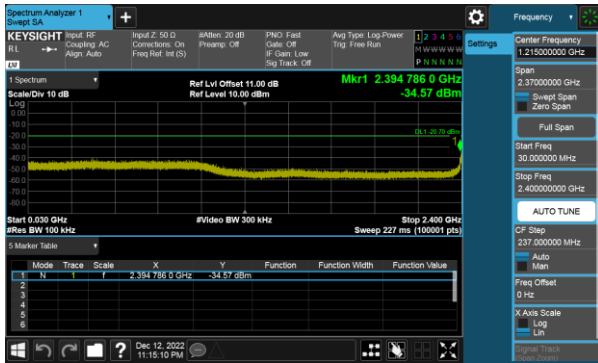

Non BeamForming, ANT D
Modulation Type: 802.11b, CH 01

Modulation Type: 802.11b, CH 06

Modulation Type: 802.11b, CH 11

Modulation Type: 802.11g, CH 01

Modulation Type: 802.11g, CH 06

Modulation Type: 802.11g, CH 11

Modulation Type: 802.11ax HE20, CH01

Modulation Type: 802.11ax HE20, CH06

Modulation Type: 802.11ax HE20, CH11

Modulation Type: 802.11ax HE40, CH03

Modulation Type: 802.11ax HE40, CH06

Modulation Type: 802.11ax HE40, CH09