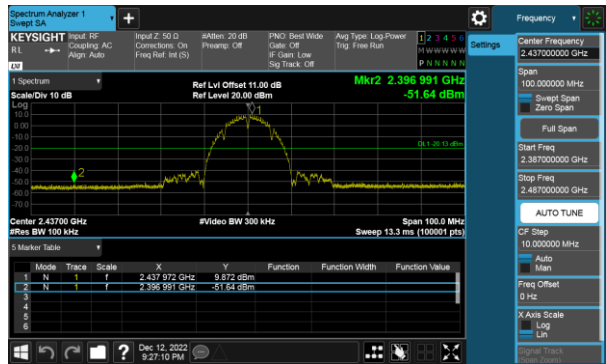

Non BeamForming, ANT D
Modulation Type: 802.11b, CH 01

Modulation Type: 802.11b, CH 06