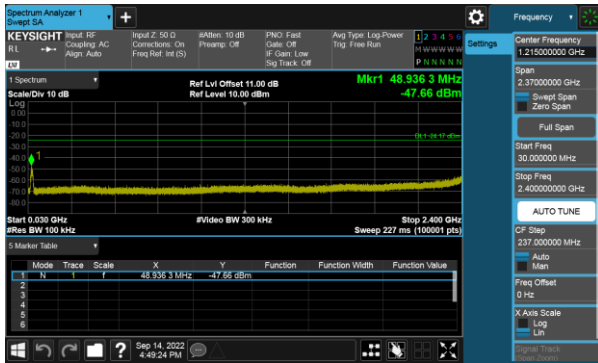

Modulation Type: 802.11ax HE20, CH01

Modulation Type: 802.11ax HE20, CH06

Modulation Type: 802.11ax HE20, CH11

Modulation Type: 802.11ax HE40, CH03

Modulation Type: 802.11ax HE40, CH06

Modulation Type: 802.11ax HE40, CH09