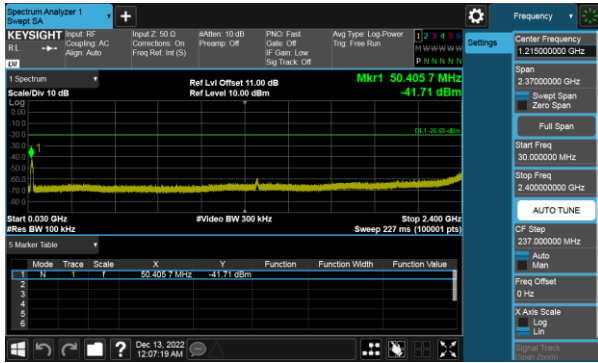

Non BeamForming, ANT D
Modulation Type: 802.11b, CH 01

Modulation Type: 802.11b, CH 06

Modulation Type: 802.11b, CH 11

Modulation Type: 802.11g, CH 01

Modulation Type: 802.11g, CH 06

Modulation Type: 802.11g, CH 11

Modulation Type: 802.11ax HE20, CH01

Modulation Type: 802.11ax HE20, CH06

Modulation Type: 802.11ax HE20, CH11

Modulation Type: 802.11ax HE40, CH03

Modulation Type: 802.11ax HE40, CH06

Modulation Type: 802.11ax HE40, CH09