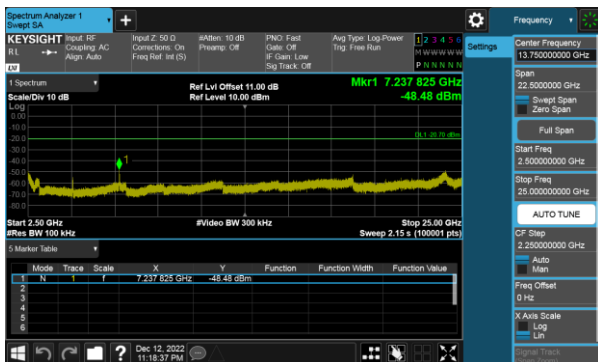

Non BeamForming, ANT D
Modulation Type: 802.11b, CH 01

Modulation Type: 802.11b, CH 06

Modulation Type: 802.11b, CH 11

Modulation Type: 802.11g, CH 01

Modulation Type: 802.11g, CH 06

Modulation Type: 802.11g, CH 11

Modulation Type: 802.11ax HE20, CH01

Modulation Type: 802.11ax HE20, CH06

Modulation Type: 802.11ax HE20, CH11

Modulation Type: 802.11ax HE40, CH03

Modulation Type: 802.11ax HE40, CH06

Modulation Type: 802.11ax HE40, CH09