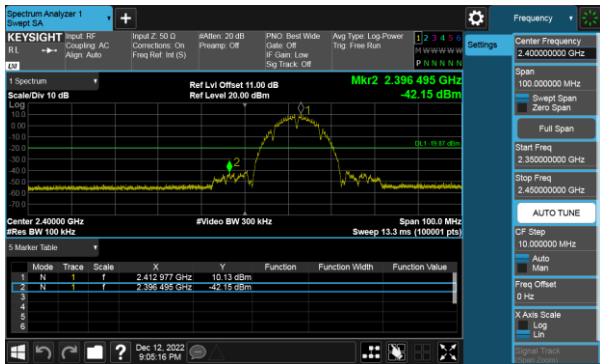

Non BeamForming, ANT D
Modulation Type: 802.11b, CH 01

Modulation Type: 802.11b, CH 06