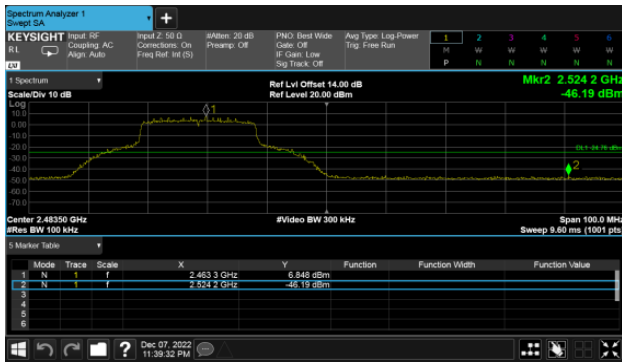

BeamForming, ANT A
Modulation Type: 802.11ax HE20, CH01

Modulation Type: 802.11ax HE20, CH06

Modulation Type: 802.11ax HE20, CH11

Modulation Type: 802.11ax HE40, CH03

Modulation Type: 802.11ax HE40, CH06

Modulation Type: 802.11ax HE40, CH09

BeamForming, ANT B
Modulation Type: 802.11ax HE20, CH01

Modulation Type: 802.11ax HE20, CH06

Modulation Type: 802.11ax HE20, CH11

Modulation Type: 802.11ax HE40, CH03

Modulation Type: 802.11ax HE40, CH06

Modulation Type: 802.11ax HE40, CH09