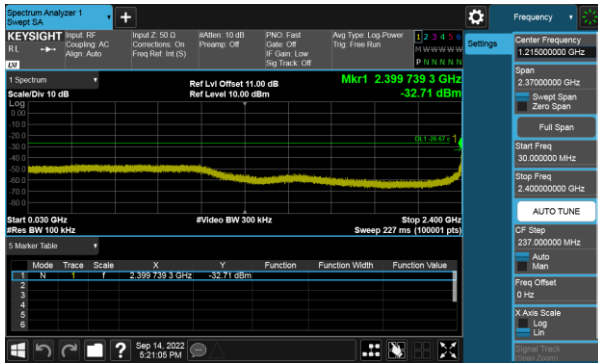

Modulation Type: 802.11ax HE20, CH01

Modulation Type: 802.11ax HE20, CH06

Modulation Type: 802.11ax HE20, CH11

Modulation Type: 802.11ax HE40, CH03

Modulation Type: 802.11ax HE40, CH06

Modulation Type: 802.11ax HE40, CH09