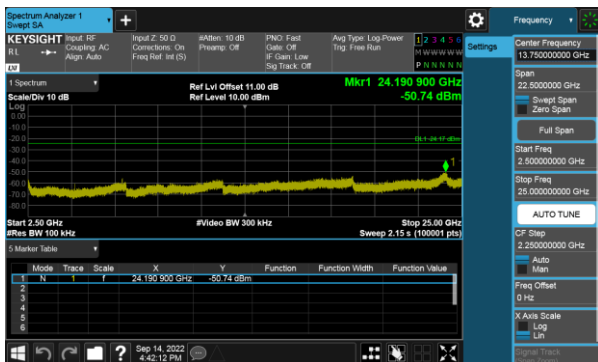

Modulation Type: 802.11ax HE20, CH01

Modulation Type: 802.11ax HE20, CH06

Modulation Type: 802.11ax HE20, CH11

Modulation Type: 802.11ax HE40, CH03

Modulation Type: 802.11ax HE40, CH06

Modulation Type: 802.11ax HE40, CH09

Non BeamForming, ANT D
Modulation Type: 802.11b, CH 01

Modulation Type: 802.11b, CH 06

Modulation Type: 802.11b, CH 11

Modulation Type: 802.11g, CH 01

Modulation Type: 802.11g, CH 06

Modulation Type: 802.11g, CH 11