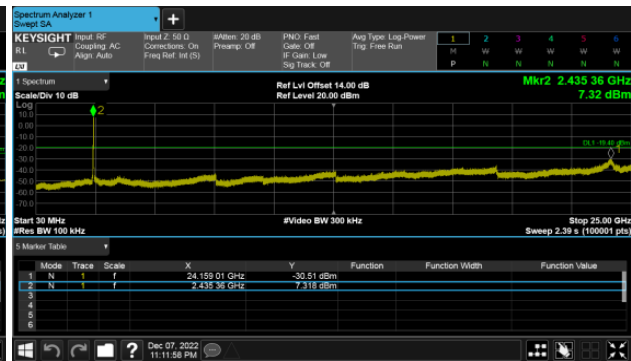

BeamForming, ANT A
Modulation Type: 802.11ax HE20, CH01

Modulation Type: 802.11ax HE20, CH06

Modulation Type: 802.11ax HE20, CH11

Modulation Type: 802.11ax HE40, CH03

Modulation Type: 802.11ax HE40, CH06

Modulation Type: 802.11ax HE40, CH09

BeamForming, ANT B
Modulation Type: 802.11ax HE20, CH01

Modulation Type: 802.11ax HE20, CH06

Modulation Type: 802.11ax HE20, CH11

Modulation Type: 802.11ax HE40, CH03

Modulation Type: 802.11ax HE40, CH06

Modulation Type: 802.11ax HE40, CH09