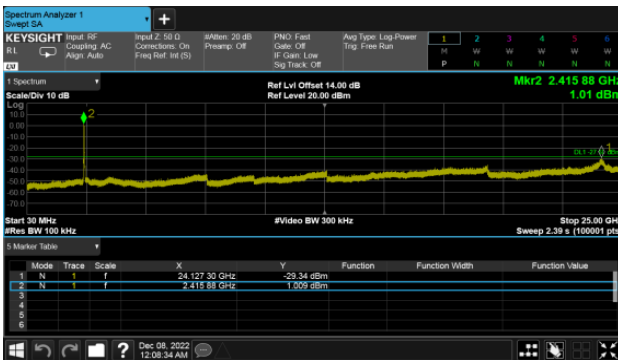

BeamForming, ANT B
Modulation Type: 802.11ax HE20, CH01

Modulation Type: 802.11ax HE20, CH06

Modulation Type: 802.11ax HE20, CH11

Modulation Type: 802.11ax HE40, CH03

Modulation Type: 802.11ax HE40, CH06

Modulation Type: 802.11ax HE40, CH09