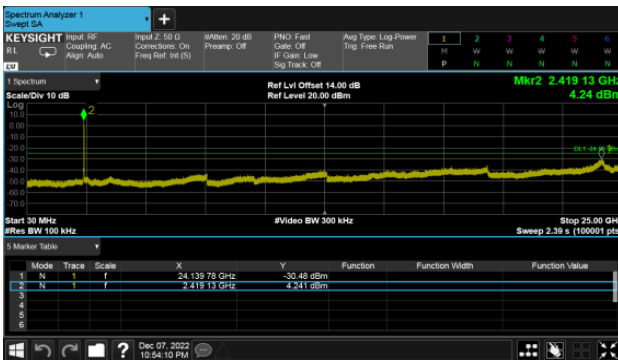

BeamForming, ANT B
Modulation Type: 802.11ax HE20, CH01

Modulation Type: 802.11ax HE20, CH06