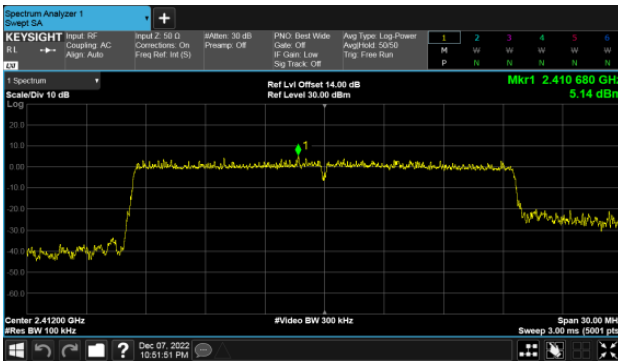

BeamForming, ANT B
Modulation Type: 802.11ax HE20, CH01

Modulation Type: 802.11ax HE20, CH06