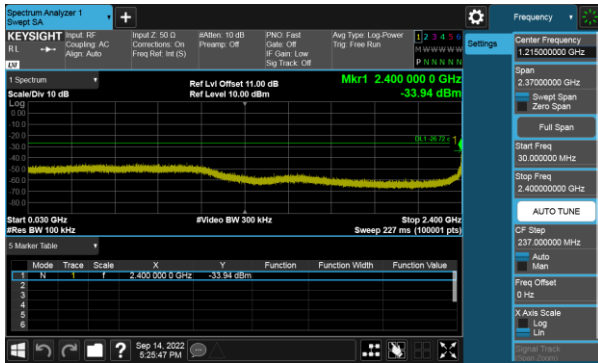

Modulation Type: 802.11ax HE20, CH01

Modulation Type: 802.11ax HE20, CH06

Modulation Type: 802.11ax HE20, CH11

Modulation Type: 802.11ax HE40, CH03

Modulation Type: 802.11ax HE40, CH06

Modulation Type: 802.11ax HE40, CH09

BeamForming, ANT A
Modulation Type: 802.11ax HE20, CH01

Modulation Type: 802.11ax HE20, CH06

Modulation Type: 802.11ax HE20, CH11

Modulation Type: 802.11ax HE40, CH03

Modulation Type: 802.11ax HE40, CH06

Modulation Type: 802.11ax HE40, CH09