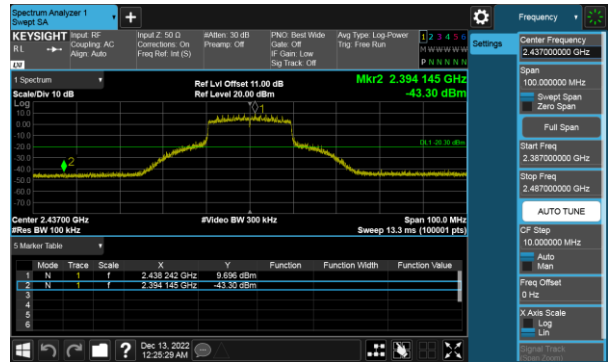

Modulation Type: 802.11ax HE20, CH01

Modulation Type: 802.11ax HE20, CH06

Modulation Type: 802.11ax HE20, CH11

Modulation Type: 802.11ax HE40, CH03

Modulation Type: 802.11ax HE40, CH06

Modulation Type: 802.11ax HE40, CH09