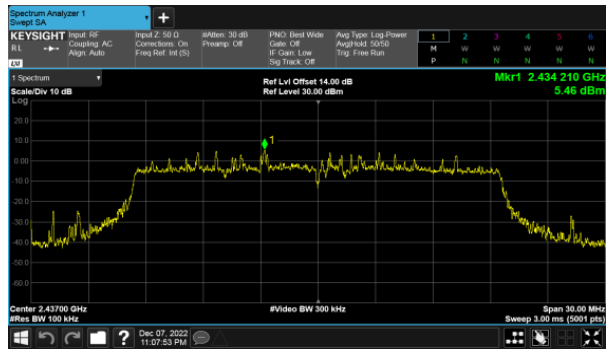

Modulation Type: 802.11ax HE20, CH01

Modulation Type: 802.11ax HE20, CH06

Modulation Type: 802.11ax HE20, CH11

Modulation Type: 802.11ax HE40, CH03

Modulation Type: 802.11ax HE40, CH06

Modulation Type: 802.11ax HE40, CH09

BeamForming, ANT A
Modulation Type: 802.11ax HE20, CH01

Modulation Type: 802.11ax HE20, CH06

Modulation Type: 802.11ax HE20, CH11

Modulation Type: 802.11ax HE40, CH03

Modulation Type: 802.11ax HE40, CH06

Modulation Type: 802.11ax HE40, CH09