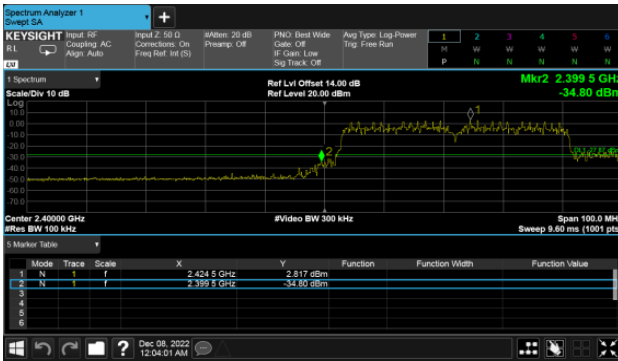

BeamForming, ANT A
Modulation Type: 802.11ax HE20, CH01

Modulation Type: 802.11ax HE20, CH06

Modulation Type: 802.11ax HE20, CH11

Modulation Type: 802.11ax HE40, CH03

Modulation Type: 802.11ax HE40, CH06

Modulation Type: 802.11ax HE40, CH09

BeamForming, ANT B
Modulation Type: 802.11ax HE20, CH01

Modulation Type: 802.11ax HE20, CH06

Modulation Type: 802.11ax HE20, CH11

Modulation Type: 802.11ax HE40, CH03

Modulation Type: 802.11ax HE40, CH06

Modulation Type: 802.11ax HE40, CH09