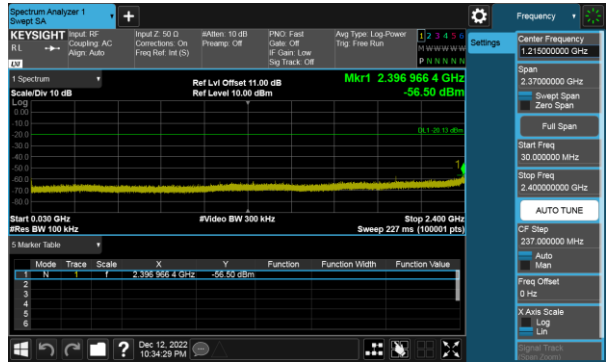

Non BeamForming, ANT D
Modulation Type: 802.11b, CH 01

Modulation Type: 802.11b, CH 06