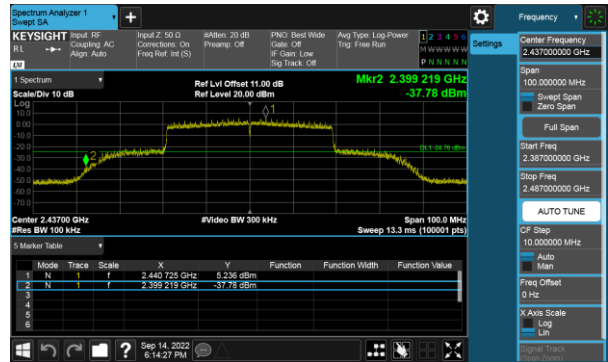

Modulation Type: 802.11ax HE20, CH01

Modulation Type: 802.11ax HE20, CH06

Modulation Type: 802.11ax HE20, CH11

Modulation Type: 802.11ax HE40, CH03

Modulation Type: 802.11ax HE40, CH06

Modulation Type: 802.11ax HE40, CH09