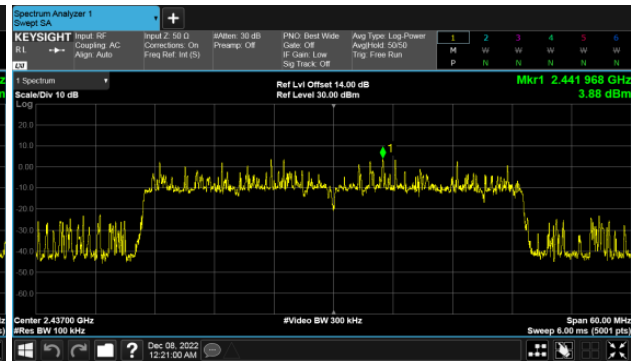

BeamForming, ANT A
Modulation Type: 802.11ax HE20, CH01

Modulation Type: 802.11ax HE20, CH06

Modulation Type: 802.11ax HE20, CH11

Modulation Type: 802.11ax HE40, CH03

Modulation Type: 802.11ax HE40, CH06

Modulation Type: 802.11ax HE40, CH09

BeamForming, ANT B
Modulation Type: 802.11ax HE20, CH01

Modulation Type: 802.11ax HE20, CH06

Modulation Type: 802.11ax HE20, CH11

Modulation Type: 802.11ax HE40, CH03

Modulation Type: 802.11ax HE40, CH06

Modulation Type: 802.11ax HE40, CH09