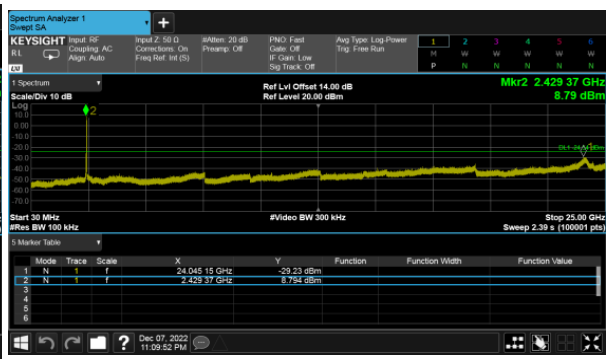

Modulation Type: 802.11ax HE20, CH01

Modulation Type: 802.11ax HE20, CH06

Modulation Type: 802.11ax HE20, CH11

Modulation Type: 802.11ax HE40, CH03

Modulation Type: 802.11ax HE40, CH06

Modulation Type: 802.11ax HE40, CH09

BeamForming, ANT A
Modulation Type: 802.11ax HE20, CH01

Modulation Type: 802.11ax HE20, CH06

Modulation Type: 802.11ax HE20, CH11

Modulation Type: 802.11ax HE40, CH03

Modulation Type: 802.11ax HE40, CH06

Modulation Type: 802.11ax HE40, CH09