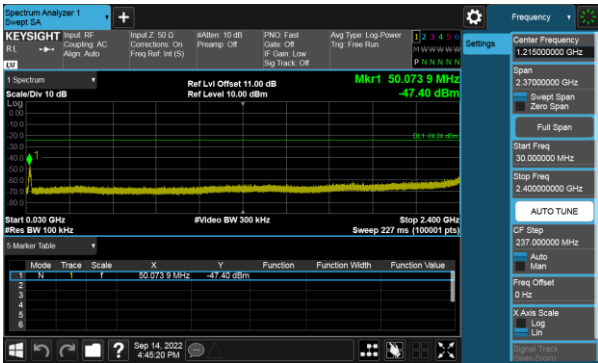

Modulation Type: 802.11ax HE20, CH01

Modulation Type: 802.11ax HE20, CH06

Modulation Type: 802.11ax HE20, CH11

Modulation Type: 802.11ax HE40, CH03

Modulation Type: 802.11ax HE40, CH06

Modulation Type: 802.11ax HE40, CH09

BeamForming, ANT A
Modulation Type: 802.11ax HE20, CH01

Modulation Type: 802.11ax HE20, CH06

Modulation Type: 802.11ax HE20, CH11

Modulation Type: 802.11ax HE40, CH03

Modulation Type: 802.11ax HE40, CH06

Modulation Type: 802.11ax HE40, CH09