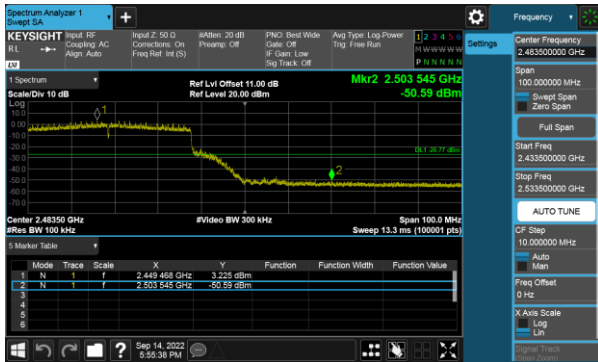

Modulation Type: 802.11ax HE20, CH01

Modulation Type: 802.11ax HE20, CH06

Modulation Type: 802.11ax HE20, CH11

Modulation Type: 802.11ax HE40, CH03

Modulation Type: 802.11ax HE40, CH06

Modulation Type: 802.11ax HE40, CH09