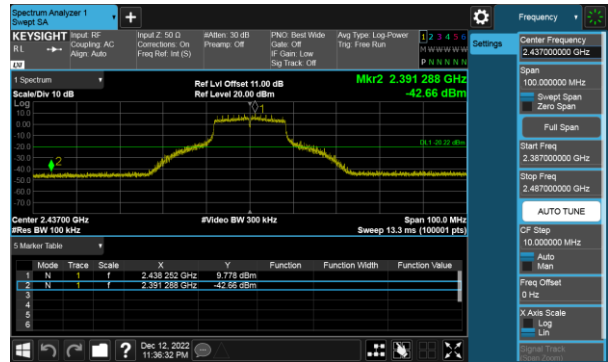

Non BeamForming, ANT D
Modulation Type: 802.11b, CH 01

Modulation Type: 802.11b, CH 06

Modulation Type: 802.11b, CH 11

Modulation Type: 802.11g, CH 01

Modulation Type: 802.11g, CH 06

Modulation Type: 802.11g, CH 11

Modulation Type: 802.11ax HE20, CH01

Modulation Type: 802.11ax HE20, CH06

Modulation Type: 802.11ax HE20, CH11

Modulation Type: 802.11ax HE40, CH03

Modulation Type: 802.11ax HE40, CH06

Modulation Type: 802.11ax HE40, CH09