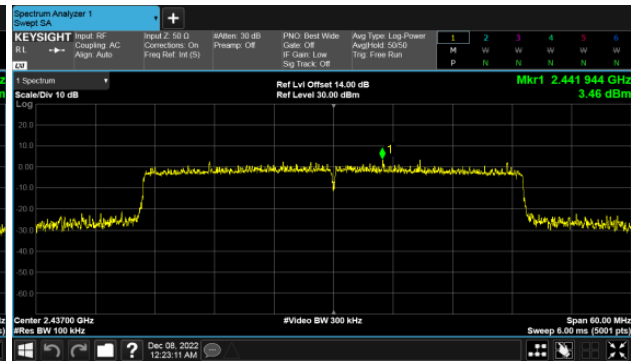

BeamForming, ANT B
Modulation Type: 802.11ax HE20, CH01

Modulation Type: 802.11ax HE20, CH06

Modulation Type: 802.11ax HE20, CH11

Modulation Type: 802.11ax HE40, CH03

Modulation Type: 802.11ax HE40, CH06

Modulation Type: 802.11ax HE40, CH09