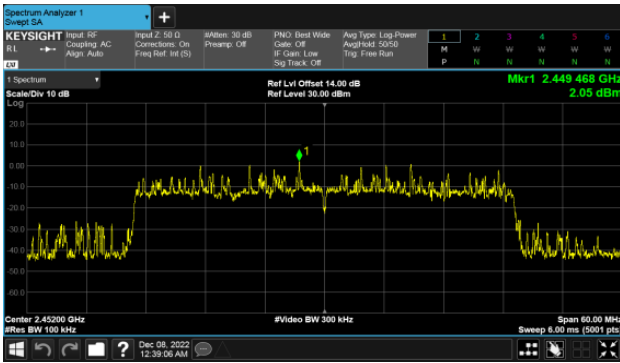

BeamForming, ANT A
Modulation Type: 802.11ax HE20, CH01

Modulation Type: 802.11ax HE20, CH06

Modulation Type: 802.11ax HE20, CH11

Modulation Type: 802.11ax HE40, CH03

Modulation Type: 802.11ax HE40, CH06

Modulation Type: 802.11ax HE40, CH09

BeamForming, ANT B
Modulation Type: 802.11ax HE20, CH01

Modulation Type: 802.11ax HE20, CH06

Modulation Type: 802.11ax HE20, CH11

Modulation Type: 802.11ax HE40, CH03

Modulation Type: 802.11ax HE40, CH06

Modulation Type: 802.11ax HE40, CH09