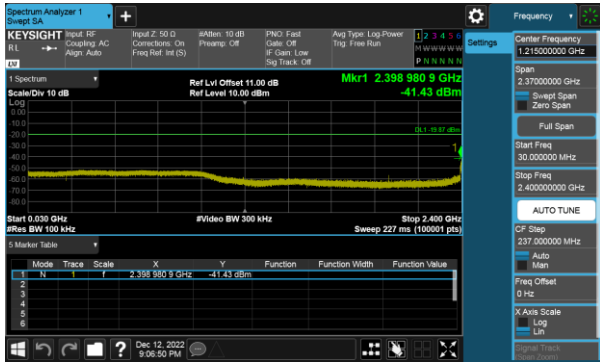

Non BeamForming, ANT D
Modulation Type: 802.11b, CH 01

Modulation Type: 802.11b, CH 06