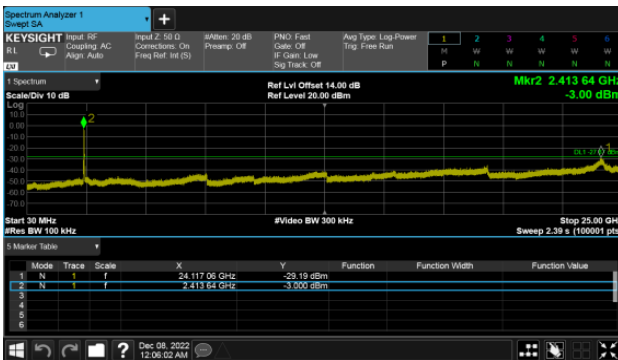

BeamForming, ANT A
Modulation Type: 802.11ax HE20, CH01

Modulation Type: 802.11ax HE20, CH06

Modulation Type: 802.11ax HE20, CH11

Modulation Type: 802.11ax HE40, CH03

Modulation Type: 802.11ax HE40, CH06

Modulation Type: 802.11ax HE40, CH09