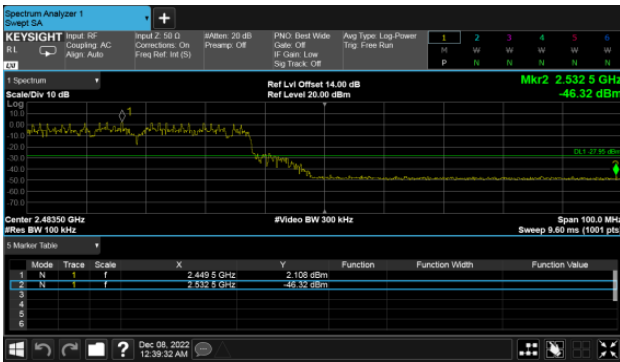

Modulation Type: 802.11ax HE20, CH01

Modulation Type: 802.11ax HE20, CH06

Modulation Type: 802.11ax HE20, CH11

Modulation Type: 802.11ax HE40, CH03

Modulation Type: 802.11ax HE40, CH06

Modulation Type: 802.11ax HE40, CH09

BeamForming, ANT A
Modulation Type: 802.11ax HE20, CH01

Modulation Type: 802.11ax HE20, CH06

Modulation Type: 802.11ax HE20, CH11

Modulation Type: 802.11ax HE40, CH03

Modulation Type: 802.11ax HE40, CH06

Modulation Type: 802.11ax HE40, CH09

BeamForming, ANT B
Modulation Type: 802.11ax HE20, CH01

Modulation Type: 802.11ax HE20, CH06

Modulation Type: 802.11ax HE20, CH11

Modulation Type: 802.11ax HE40, CH03

Modulation Type: 802.11ax HE40, CH06

Modulation Type: 802.11ax HE40, CH09