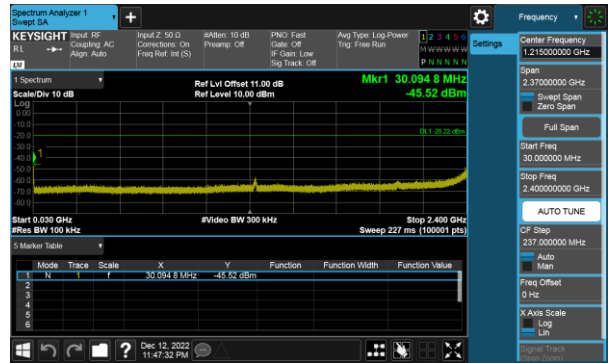

Non BeamForming, ANT D
Modulation Type: 802.11b, CH 01

Modulation Type: 802.11b, CH 06

Modulation Type: 802.11b, CH 11

Modulation Type: 802.11g, CH 01

Modulation Type: 802.11g, CH 06

Modulation Type: 802.11g, CH 11

Modulation Type: 802.11ax HE20, CH01

Modulation Type: 802.11ax HE20, CH06

Modulation Type: 802.11ax HE20, CH11

Modulation Type: 802.11ax HE40, CH03

Modulation Type: 802.11ax HE40, CH06

Modulation Type: 802.11ax HE40, CH09