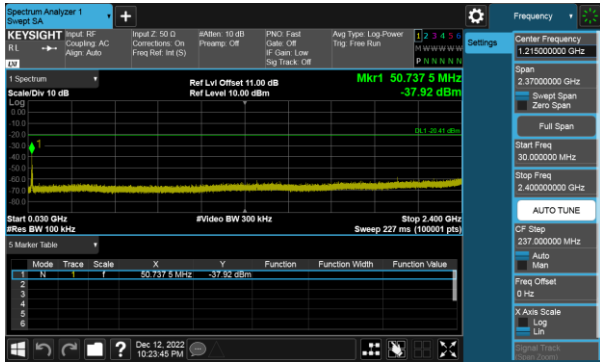

Modulation Type: 802.11b, CH 11