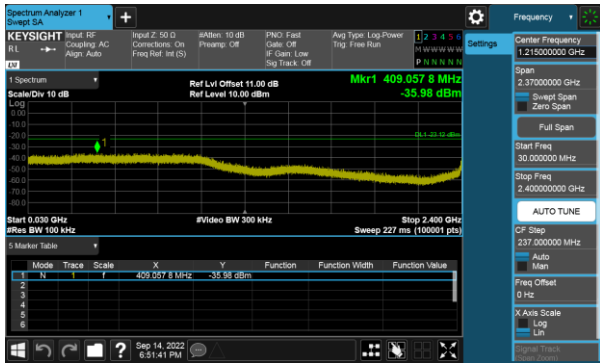

Modulation Type: 802.11ax HE20, CH01

Modulation Type: 802.11ax HE20, CH06

Modulation Type: 802.11ax HE20, CH11

Modulation Type: 802.11ax HE40, CH03

Modulation Type: 802.11ax HE40, CH06

Modulation Type: 802.11ax HE40, CH09