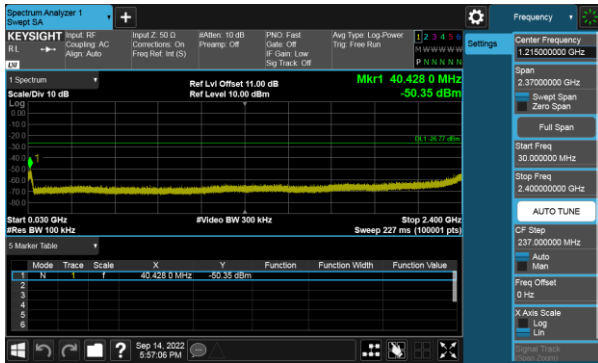

Modulation Type: 802.11ax HE20, CH01

Modulation Type: 802.11ax HE20, CH06

Modulation Type: 802.11ax HE20, CH11

Modulation Type: 802.11ax HE40, CH03

Modulation Type: 802.11ax HE40, CH06

Modulation Type: 802.11ax HE40, CH09