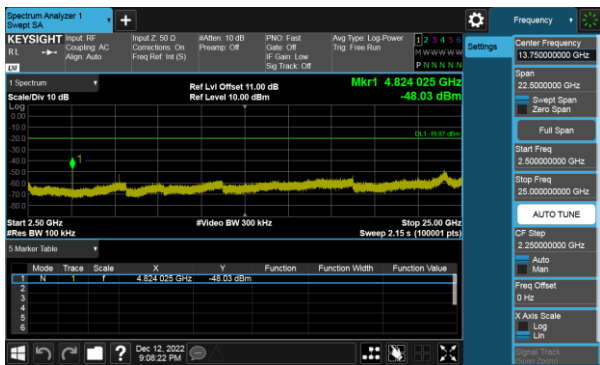

Non BeamForming, ANT D
Modulation Type: 802.11b, CH 01

Modulation Type: 802.11b, CH 06