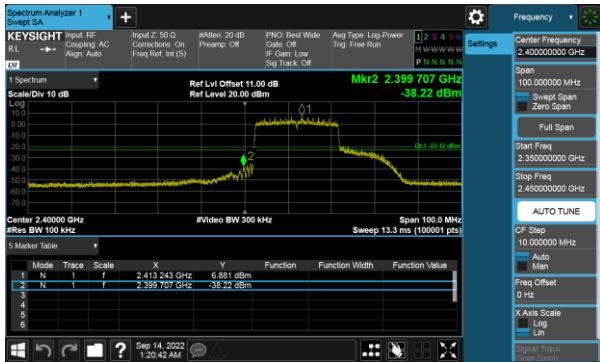

Modulation Type: 802.11ax HE20, CH01

Modulation Type: 802.11ax HE20, CH06

Modulation Type: 802.11ax HE20, CH11

Modulation Type: 802.11ax HE40, CH03

Modulation Type: 802.11ax HE40, CH06

Modulation Type: 802.11ax HE40, CH09

Non BeamForming, ANT D
Modulation Type: 802.11b, CH 01

Modulation Type: 802.11b, CH 06

Modulation Type: 802.11b, CH 11

Modulation Type: 802.11g, CH 01

Modulation Type: 802.11g, CH 06

Modulation Type: 802.11g, CH 11