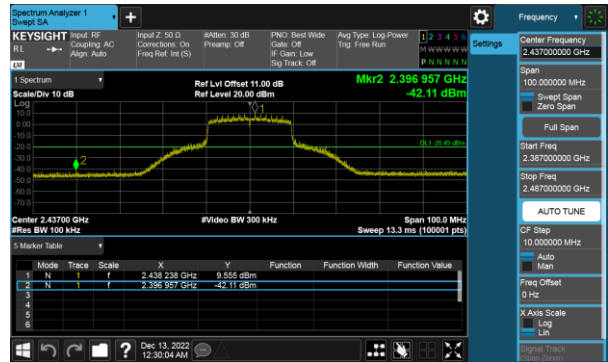

Non BeamForming, ANT D
Modulation Type: 802.11b, CH 01

Modulation Type: 802.11b, CH 06

Modulation Type: 802.11b, CH 11

Modulation Type: 802.11g, CH 01

Modulation Type: 802.11g, CH 06

Modulation Type: 802.11g, CH 11

Modulation Type: 802.11ax HE20, CH01

Modulation Type: 802.11ax HE20, CH06

Modulation Type: 802.11ax HE20, CH11

Modulation Type: 802.11ax HE40, CH03

Modulation Type: 802.11ax HE40, CH06

Modulation Type: 802.11ax HE40, CH09