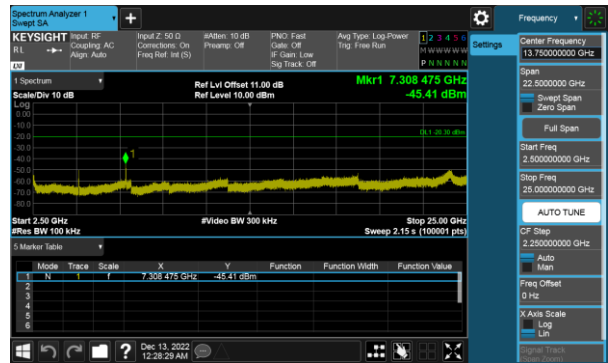

Modulation Type: 802.11ax HE20, CH01

Modulation Type: 802.11ax HE20, CH06

Modulation Type: 802.11ax HE20, CH11

Modulation Type: 802.11ax HE40, CH03

Modulation Type: 802.11ax HE40, CH06

Modulation Type: 802.11ax HE40, CH09