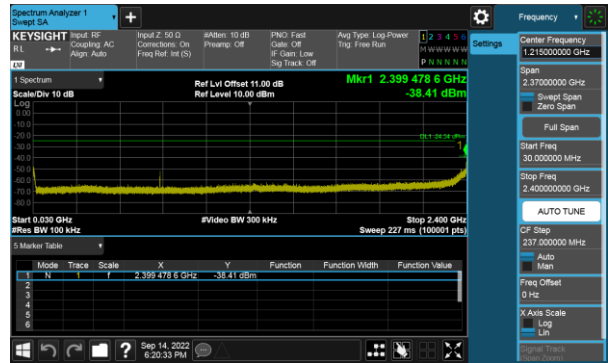

Modulation Type: 802.11ax HE20, CH01

Modulation Type: 802.11ax HE20, CH06

Modulation Type: 802.11ax HE20, CH11

Modulation Type: 802.11ax HE40, CH03

Modulation Type: 802.11ax HE40, CH06

Modulation Type: 802.11ax HE40, CH09