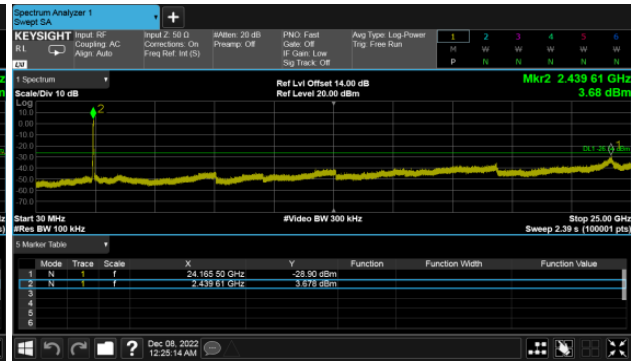

BeamForming, ANT A
Modulation Type: 802.11ax HE20, CH01

Modulation Type: 802.11ax HE20, CH06

Modulation Type: 802.11ax HE20, CH11

Modulation Type: 802.11ax HE40, CH03

Modulation Type: 802.11ax HE40, CH06

Modulation Type: 802.11ax HE40, CH09

BeamForming, ANT B
Modulation Type: 802.11ax HE20, CH01

Modulation Type: 802.11ax HE20, CH06

Modulation Type: 802.11ax HE20, CH11

Modulation Type: 802.11ax HE40, CH03

Modulation Type: 802.11ax HE40, CH06

Modulation Type: 802.11ax HE40, CH09