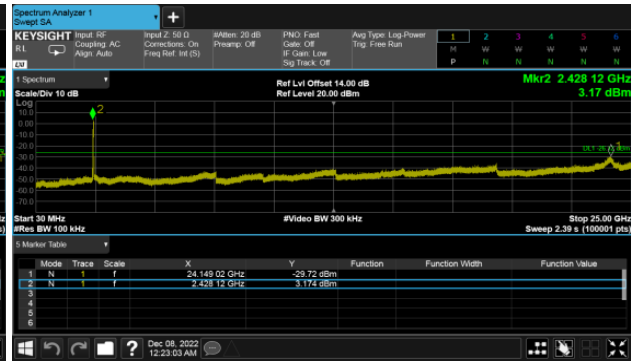

Modulation Type: 802.11ax HE20, CH01

Modulation Type: 802.11ax HE20, CH06

Modulation Type: 802.11ax HE20, CH11

Modulation Type: 802.11ax HE40, CH03

Modulation Type: 802.11ax HE40, CH06

Modulation Type: 802.11ax HE40, CH09

BeamForming, ANT A
Modulation Type: 802.11ax HE20, CH01

Modulation Type: 802.11ax HE20, CH06

Modulation Type: 802.11ax HE20, CH11

Modulation Type: 802.11ax HE40, CH03

Modulation Type: 802.11ax HE40, CH06

Modulation Type: 802.11ax HE40, CH09

BeamForming, ANT B
Modulation Type: 802.11ax HE20, CH01

Modulation Type: 802.11ax HE20, CH06

Modulation Type: 802.11ax HE20, CH11

Modulation Type: 802.11ax HE40, CH03

Modulation Type: 802.11ax HE40, CH06

Modulation Type: 802.11ax HE40, CH09