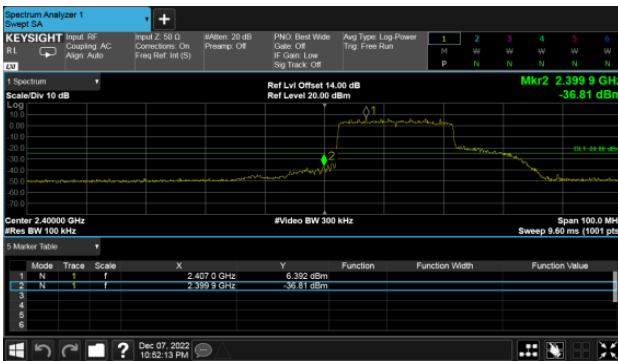

BeamForming, ANT B
Modulation Type: 802.11ax HE20, CH01

Modulation Type: 802.11ax HE20, CH06