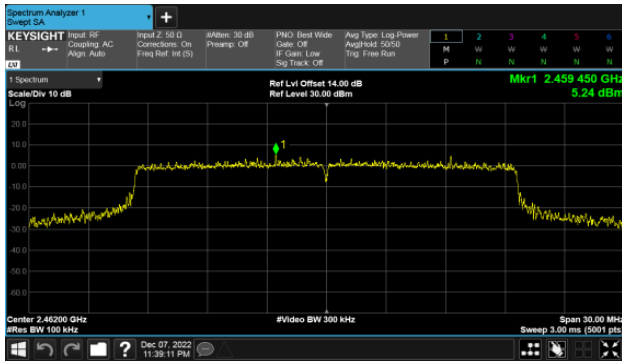

BeamForming, ANT A
Modulation Type: 802.11ax HE20, CH01

Modulation Type: 802.11ax HE20, CH06

Modulation Type: 802.11ax HE20, CH11

Modulation Type: 802.11ax HE40, CH03

Modulation Type: 802.11ax HE40, CH06

Modulation Type: 802.11ax HE40, CH09

BeamForming, ANT B
Modulation Type: 802.11ax HE20, CH01

Modulation Type: 802.11ax HE20, CH06

Modulation Type: 802.11ax HE20, CH11

Modulation Type: 802.11ax HE40, CH03

Modulation Type: 802.11ax HE40, CH06

Modulation Type: 802.11ax HE40, CH09