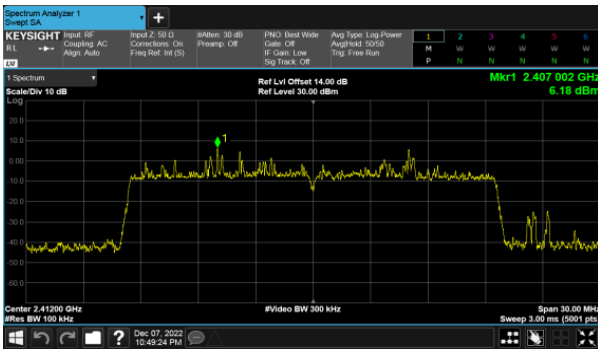

Modulation Type: 802.11ax HE20, CH01

Modulation Type: 802.11ax HE20, CH06

Modulation Type: 802.11ax HE20, CH11

Modulation Type: 802.11ax HE40, CH03

Modulation Type: 802.11ax HE40, CH06

Modulation Type: 802.11ax HE40, CH09

BeamForming, ANT A
Modulation Type: 802.11ax HE20, CH01

Modulation Type: 802.11ax HE20, CH06

Modulation Type: 802.11ax HE20, CH11

Modulation Type: 802.11ax HE40, CH03

Modulation Type: 802.11ax HE40, CH06

Modulation Type: 802.11ax HE40, CH09