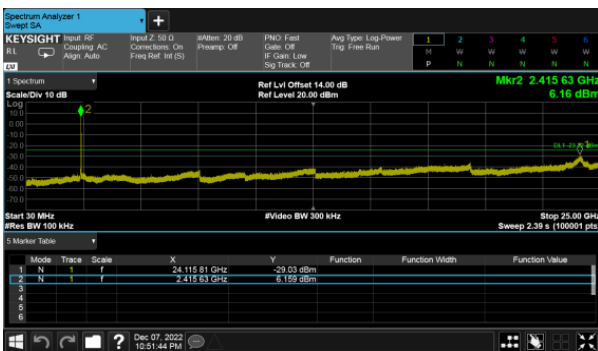

Modulation Type: 802.11ax HE20, CH01

Modulation Type: 802.11ax HE20, CH06

Modulation Type: 802.11ax HE20, CH11

Modulation Type: 802.11ax HE40, CH03

Modulation Type: 802.11ax HE40, CH06

Modulation Type: 802.11ax HE40, CH09

BeamForming, ANT A
Modulation Type: 802.11ax HE20, CH01

Modulation Type: 802.11ax HE20, CH06

Modulation Type: 802.11ax HE20, CH11

Modulation Type: 802.11ax HE40, CH03

Modulation Type: 802.11ax HE40, CH06

Modulation Type: 802.11ax HE40, CH09