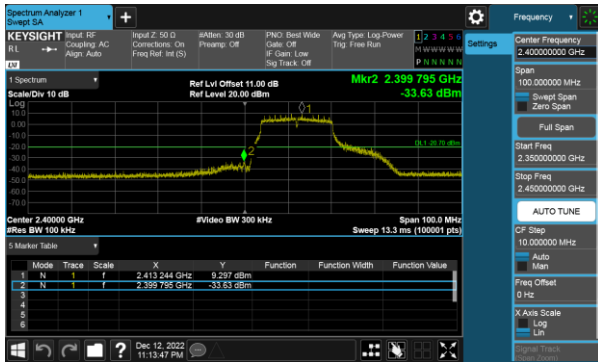

Non BeamForming, ANT D
Modulation Type: 802.11b, CH 01

Modulation Type: 802.11b, CH 06

Modulation Type: 802.11b, CH 11

Modulation Type: 802.11g, CH 01

Modulation Type: 802.11g, CH 06

Modulation Type: 802.11g, CH 11

Modulation Type: 802.11ax HE20, CH01

Modulation Type: 802.11ax HE20, CH06

Modulation Type: 802.11ax HE20, CH11

Modulation Type: 802.11ax HE40, CH03

Modulation Type: 802.11ax HE40, CH06

Modulation Type: 802.11ax HE40, CH09