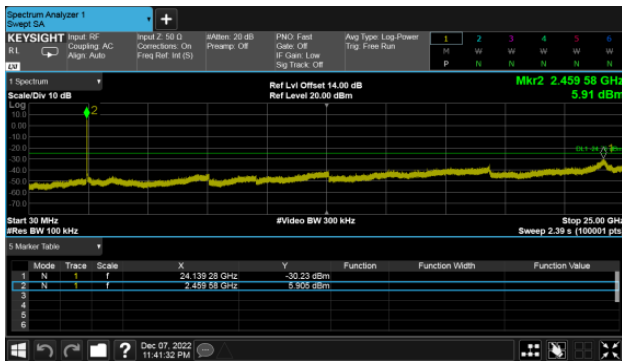

Modulation Type: 802.11ax HE20, CH11