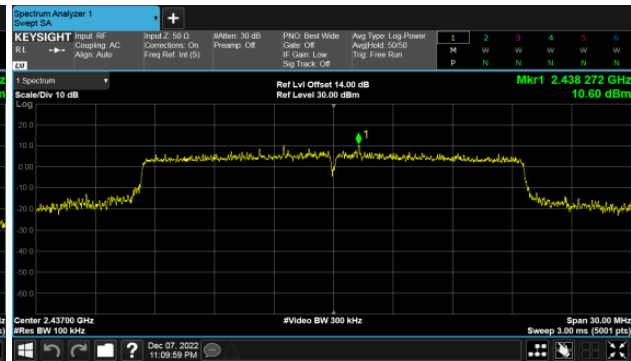

BeamForming, ANT A
Modulation Type: 802.11ax HE20, CH01

Modulation Type: 802.11ax HE20, CH06

Modulation Type: 802.11ax HE20, CH11

Modulation Type: 802.11ax HE40, CH03

Modulation Type: 802.11ax HE40, CH06

Modulation Type: 802.11ax HE40, CH09

BeamForming, ANT B
Modulation Type: 802.11ax HE20, CH01

Modulation Type: 802.11ax HE20, CH06

Modulation Type: 802.11ax HE20, CH11

Modulation Type: 802.11ax HE40, CH03

Modulation Type: 802.11ax HE40, CH06

Modulation Type: 802.11ax HE40, CH09