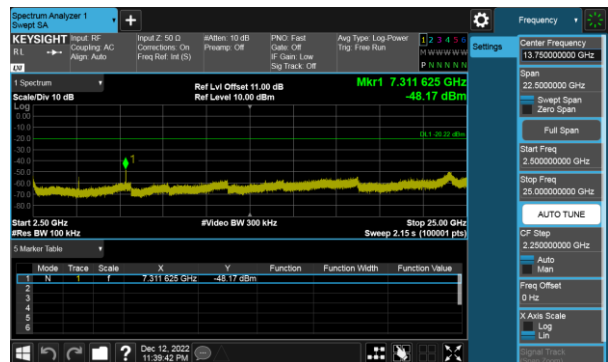

Non BeamForming, ANT D
Modulation Type: 802.11b, CH 01

Modulation Type: 802.11b, CH 06

Modulation Type: 802.11b, CH 11

Modulation Type: 802.11g, CH 01

Modulation Type: 802.11g, CH 06

Modulation Type: 802.11g, CH 11

Modulation Type: 802.11ax HE20, CH01

Modulation Type: 802.11ax HE20, CH06

Modulation Type: 802.11ax HE20, CH11

Modulation Type: 802.11ax HE40, CH03

Modulation Type: 802.11ax HE40, CH06

Modulation Type: 802.11ax HE40, CH09