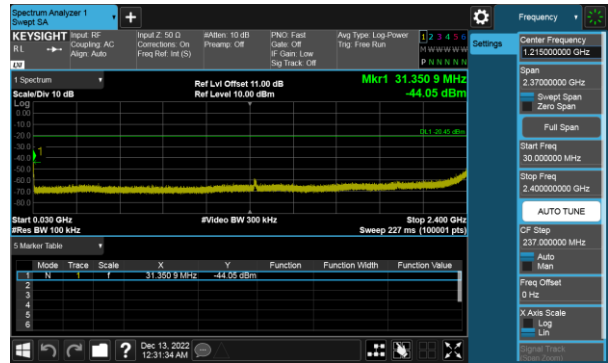

Non BeamForming, ANT D
Modulation Type: 802.11b, CH 01

Modulation Type: 802.11b, CH 06

Modulation Type: 802.11b, CH 11

Modulation Type: 802.11g, CH 01

Modulation Type: 802.11g, CH 06

Modulation Type: 802.11g, CH 11

Modulation Type: 802.11ax HE20, CH01

Modulation Type: 802.11ax HE20, CH06

Modulation Type: 802.11ax HE20, CH11

Modulation Type: 802.11ax HE40, CH03

Modulation Type: 802.11ax HE40, CH06

Modulation Type: 802.11ax HE40, CH09