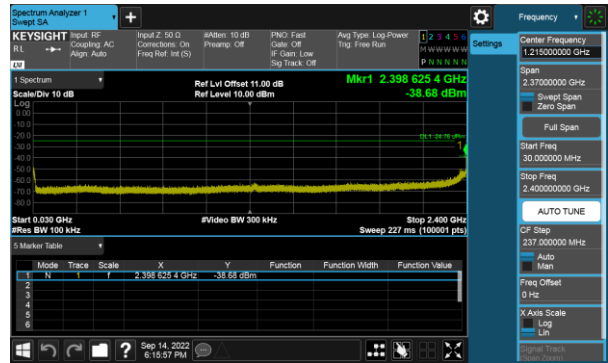

Modulation Type: 802.11ax HE20, CH01

Modulation Type: 802.11ax HE20, CH06

Modulation Type: 802.11ax HE20, CH11

Modulation Type: 802.11ax HE40, CH03

Modulation Type: 802.11ax HE40, CH06

Modulation Type: 802.11ax HE40, CH09