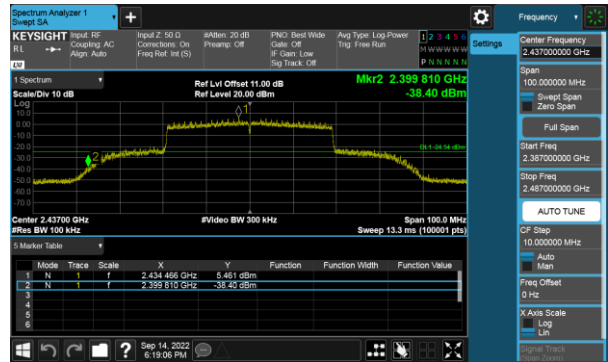

Modulation Type: 802.11ax HE20, CH01

Modulation Type: 802.11ax HE20, CH06

Modulation Type: 802.11ax HE20, CH11

Modulation Type: 802.11ax HE40, CH03

Modulation Type: 802.11ax HE40, CH06

Modulation Type: 802.11ax HE40, CH09