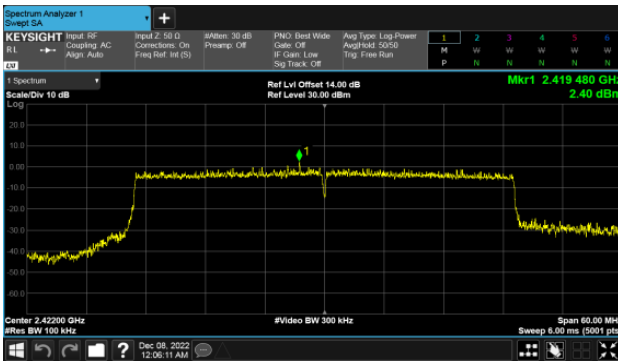

BeamForming, ANT B
Modulation Type: 802.11ax HE20, CH01

Modulation Type: 802.11ax HE20, CH06

Modulation Type: 802.11ax HE20, CH11

Modulation Type: 802.11ax HE40, CH03

Modulation Type: 802.11ax HE40, CH06

Modulation Type: 802.11ax HE40, CH09