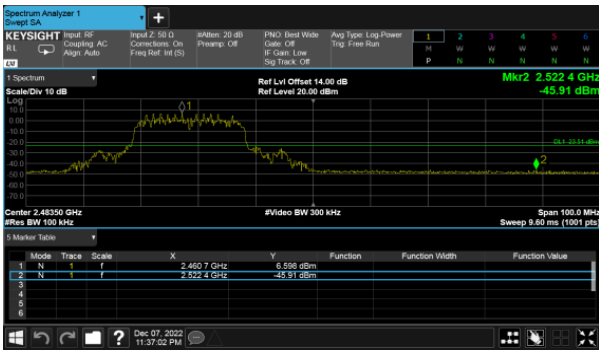

Modulation Type: 802.11ax HE20, CH01

Modulation Type: 802.11ax HE20, CH06

Modulation Type: 802.11ax HE20, CH11

Modulation Type: 802.11ax HE40, CH03

Modulation Type: 802.11ax HE40, CH06

Modulation Type: 802.11ax HE40, CH09

BeamForming, ANT A
Modulation Type: 802.11ax HE20, CH01

Modulation Type: 802.11ax HE20, CH06

Modulation Type: 802.11ax HE20, CH11

Modulation Type: 802.11ax HE40, CH03

Modulation Type: 802.11ax HE40, CH06

Modulation Type: 802.11ax HE40, CH09