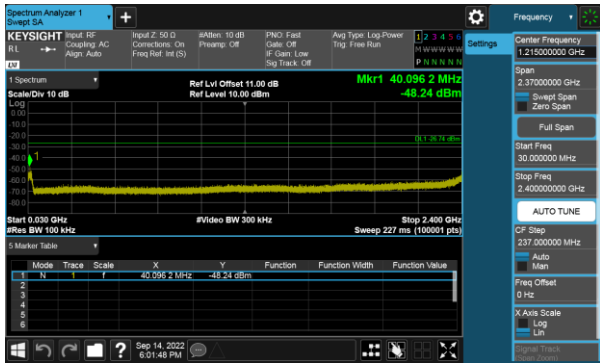

Modulation Type: 802.11ax HE20, CH01

Modulation Type: 802.11ax HE20, CH06

Modulation Type: 802.11ax HE20, CH11

Modulation Type: 802.11ax HE40, CH03

Modulation Type: 802.11ax HE40, CH06

Modulation Type: 802.11ax HE40, CH09

BeamForming, ANT A
Modulation Type: 802.11ax HE20, CH01

Modulation Type: 802.11ax HE20, CH06

Modulation Type: 802.11ax HE20, CH11

Modulation Type: 802.11ax HE40, CH03

Modulation Type: 802.11ax HE40, CH06

Modulation Type: 802.11ax HE40, CH09