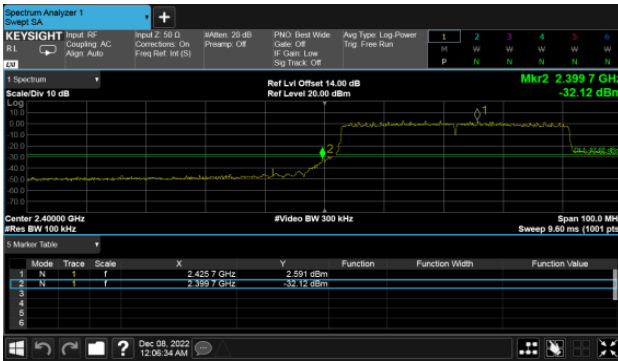

BeamForming, ANT A
Modulation Type: 802.11ax HE20, CH01

Modulation Type: 802.11ax HE20, CH06

Modulation Type: 802.11ax HE20, CH11

Modulation Type: 802.11ax HE40, CH03

Modulation Type: 802.11ax HE40, CH06

Modulation Type: 802.11ax HE40, CH09

BeamForming, ANT B
Modulation Type: 802.11ax HE20, CH01

Modulation Type: 802.11ax HE20, CH06

Modulation Type: 802.11ax HE20, CH11

Modulation Type: 802.11ax HE40, CH03

Modulation Type: 802.11ax HE40, CH06

Modulation Type: 802.11ax HE40, CH09