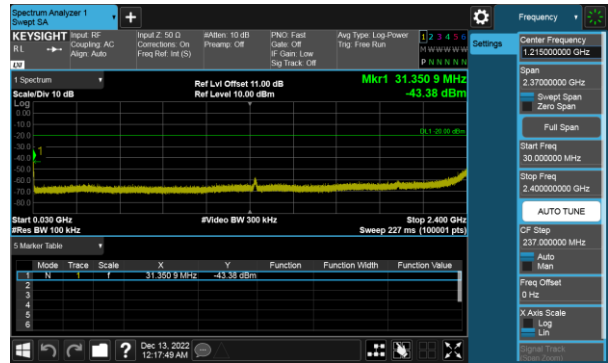

Modulation Type: 802.11g, CH 01

Modulation Type: 802.11g, CH 06

Modulation Type: 802.11g, CH 11

Modulation Type: 802.11ax HE20, CH01

Modulation Type: 802.11ax HE20, CH06

Modulation Type: 802.11ax HE20, CH11