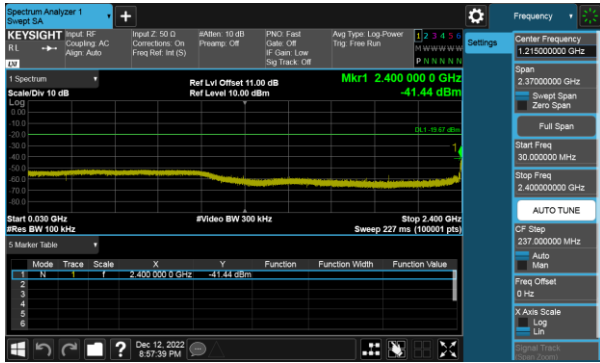

Modulation Type: 802.11ax HE40, CH03

Modulation Type: 802.11ax HE40, CH06

Modulation Type: 802.11ax HE40, CH09

Non BeamForming, ANT B
Modulation Type: 802.11b, CH 01

Modulation Type: 802.11b, CH 06

Modulation Type: 802.11b, CH 11

Modulation Type: 802.11g, CH 01

Modulation Type: 802.11g, CH 06

Modulation Type: 802.11g, CH 11

Modulation Type: 802.11ax HE20, CH01

Modulation Type: 802.11ax HE20, CH06

Modulation Type: 802.11ax HE20, CH11