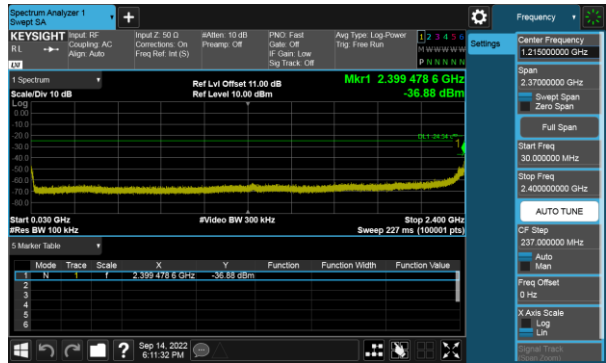

Modulation Type: 802.11ax HE40, CH06