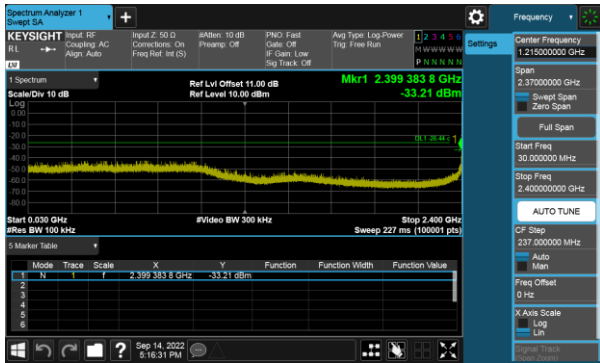

Modulation Type: 802.11ax HE40, CH03