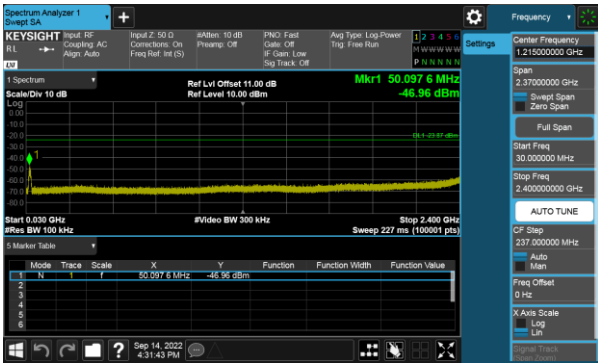

Modulation Type: 802.11g, CH 01

Modulation Type: 802.11g, CH 06

Modulation Type: 802.11g, CH 11

Modulation Type: 802.11ax HE20, CH01

Modulation Type: 802.11ax HE20, CH06

Modulation Type: 802.11ax HE20, CH11