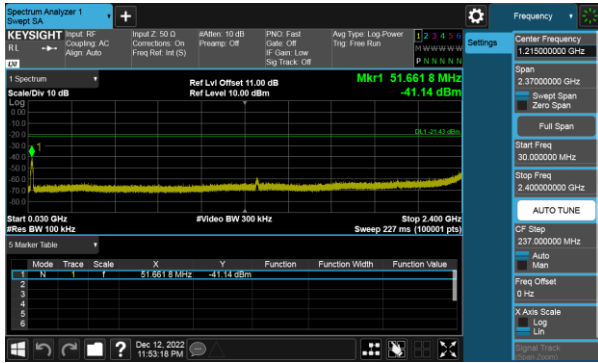

Modulation Type: 802.11g, CH 01

Modulation Type: 802.11g, CH 06

Modulation Type: 802.11g, CH 11

Modulation Type: 802.11ax HE20, CH01

Modulation Type: 802.11ax HE20, CH06

Modulation Type: 802.11ax HE20, CH11