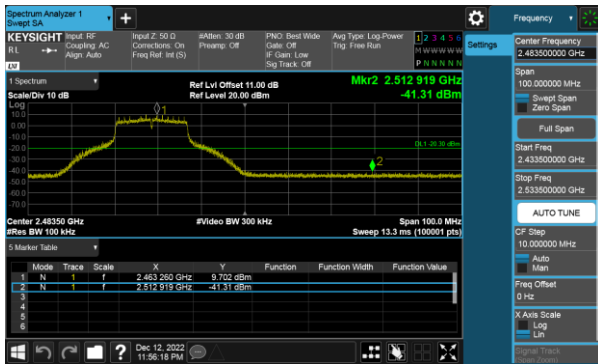

Modulation Type: 802.11g, CH 01

Modulation Type: 802.11g, CH 06

Modulation Type: 802.11g, CH 11

Modulation Type: 802.11ax HE20, CH01

Modulation Type: 802.11ax HE20, CH06

Modulation Type: 802.11ax HE20, CH11