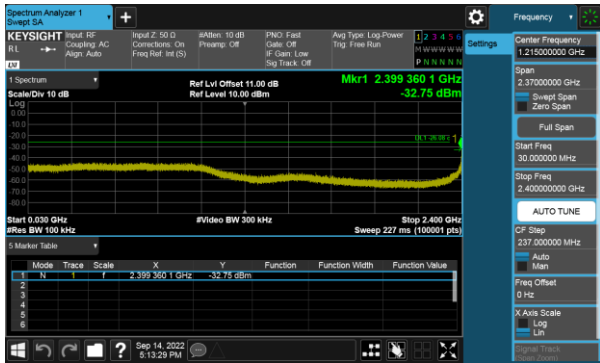

Modulation Type: 802.11g, CH 01

Modulation Type: 802.11g, CH 06

Modulation Type: 802.11g, CH 11

Modulation Type: 802.11ax HE20, CH01

Modulation Type: 802.11ax HE20, CH06

Modulation Type: 802.11ax HE20, CH11

Modulation Type: 802.11ax HE40, CH03

Modulation Type: 802.11ax HE40, CH06

Modulation Type: 802.11ax HE40, CH09

Non BeamForming, ANT B
Modulation Type: 802.11b, CH 01

Modulation Type: 802.11b, CH 06

Modulation Type: 802.11b, CH 11