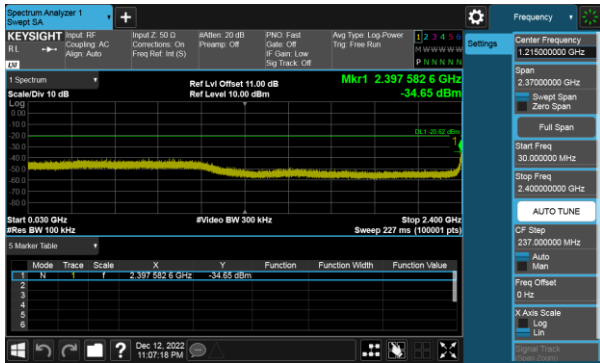

Modulation Type: 802.11ax HE40, CH03

Modulation Type: 802.11ax HE40, CH06

Modulation Type: 802.11ax HE40, CH09

Non BeamForming, ANT B
Modulation Type: 802.11b, CH 01

Modulation Type: 802.11b, CH 06

Modulation Type: 802.11b, CH 11

Modulation Type: 802.11g, CH 01

Modulation Type: 802.11g, CH 06

Modulation Type: 802.11g, CH 11

Modulation Type: 802.11ax HE20, CH01

Modulation Type: 802.11ax HE20, CH06

Modulation Type: 802.11ax HE20, CH11