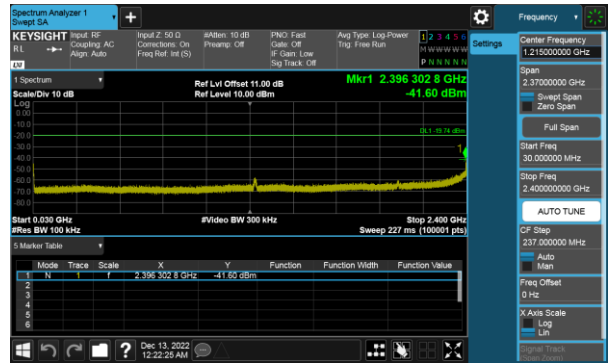

Modulation Type: 802.11g, CH 01

Modulation Type: 802.11g, CH 06

Modulation Type: 802.11g, CH 11

Modulation Type: 802.11ax HE20, CH01

Modulation Type: 802.11ax HE20, CH06

Modulation Type: 802.11ax HE20, CH11