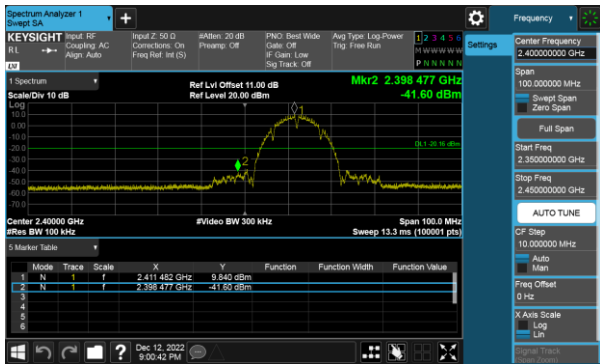

Modulation Type: 802.11ax HE40, CH03

Modulation Type: 802.11ax HE40, CH06

Modulation Type: 802.11ax HE40, CH09

Non BeamForming, ANT C
Modulation Type: 802.11b, CH 01

Modulation Type: 802.11b, CH 06

Modulation Type: 802.11b, CH 11