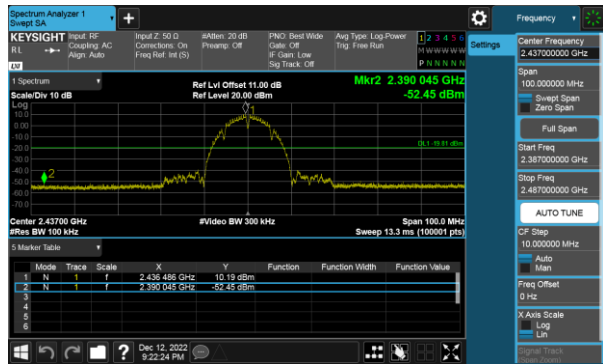

Modulation Type: 802.11ax HE40, CH03

Modulation Type: 802.11ax HE40, CH06

Modulation Type: 802.11ax HE40, CH09

Non BeamForming, ANT C
Modulation Type: 802.11b, CH 01

Modulation Type: 802.11b, CH 06

Modulation Type: 802.11b, CH 11