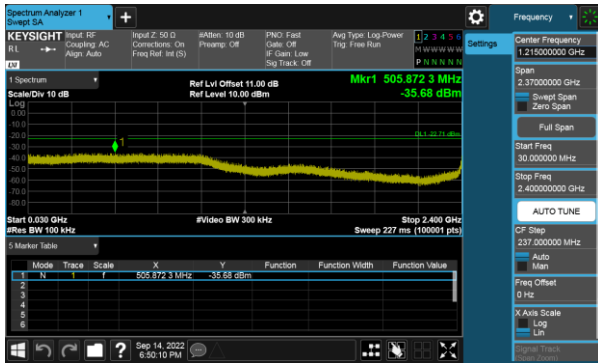

Modulation Type: 802.11g, CH 01

Modulation Type: 802.11g, CH 06

Modulation Type: 802.11g, CH 11

Modulation Type: 802.11ax HE20, CH01

Modulation Type: 802.11ax HE20, CH06

Modulation Type: 802.11ax HE20, CH11