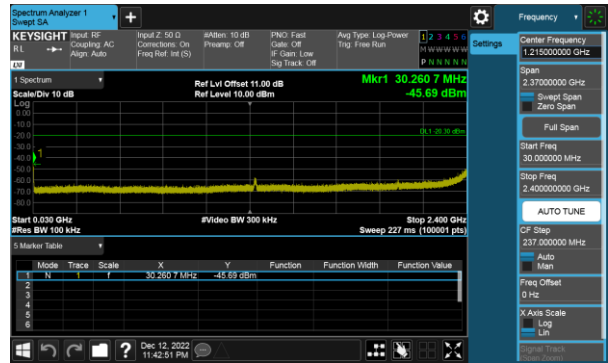

Modulation Type: 802.11g, CH 01

Modulation Type: 802.11g, CH 06

Modulation Type: 802.11g, CH 11

Modulation Type: 802.11ax HE20, CH01

Modulation Type: 802.11ax HE20, CH06

Modulation Type: 802.11ax HE20, CH11