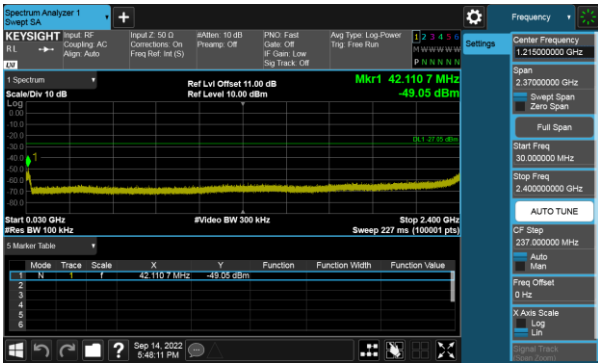

Modulation Type: 802.11ax HE40, CH03

Modulation Type: 802.11ax HE40, CH06

Modulation Type: 802.11ax HE40, CH09

Non BeamForming, ANT B
Modulation Type: 802.11b, CH 01

Modulation Type: 802.11b, CH 06

Modulation Type: 802.11b, CH 11

Modulation Type: 802.11g, CH 01

Modulation Type: 802.11g, CH 06

Modulation Type: 802.11g, CH 11

Modulation Type: 802.11ax HE20, CH01

Modulation Type: 802.11ax HE20, CH06

Modulation Type: 802.11ax HE20, CH11