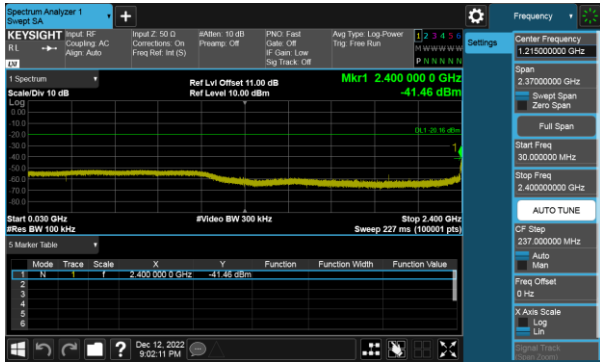

Modulation Type: 802.11ax HE40, CH03

Modulation Type: 802.11ax HE40, CH06

Modulation Type: 802.11ax HE40, CH09

Non BeamForming, ANT C
Modulation Type: 802.11b, CH 01

Modulation Type: 802.11b, CH 06

Modulation Type: 802.11b, CH 11