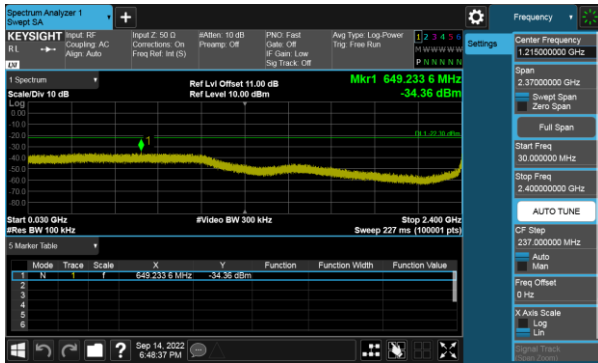

Modulation Type: 802.11g, CH 01

Modulation Type: 802.11g, CH 06

Modulation Type: 802.11g, CH 11

Modulation Type: 802.11ax HE20, CH01

Modulation Type: 802.11ax HE20, CH06

Modulation Type: 802.11ax HE20, CH11