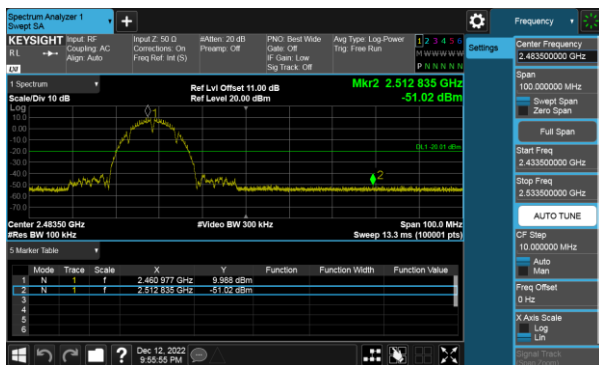

Modulation Type: 802.11ax HE40, CH03

Modulation Type: 802.11ax HE40, CH06

Modulation Type: 802.11ax HE40, CH09

Non BeamForming, ANT C
Modulation Type: 802.11b, CH 01

Modulation Type: 802.11b, CH 06

Modulation Type: 802.11b, CH 11