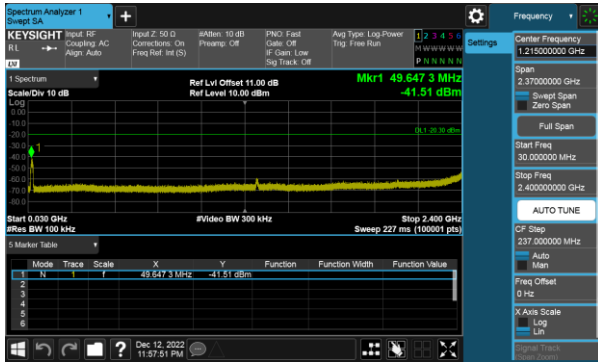

Modulation Type: 802.11g, CH 01

Modulation Type: 802.11g, CH 06

Modulation Type: 802.11g, CH 11

Modulation Type: 802.11ax HE20, CH01

Modulation Type: 802.11ax HE20, CH06

Modulation Type: 802.11ax HE20, CH11