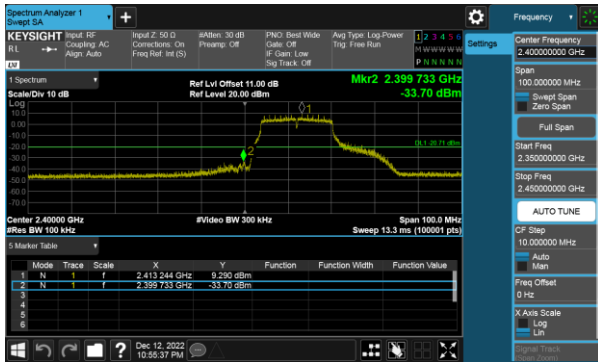

Modulation Type: 802.11g, CH 06