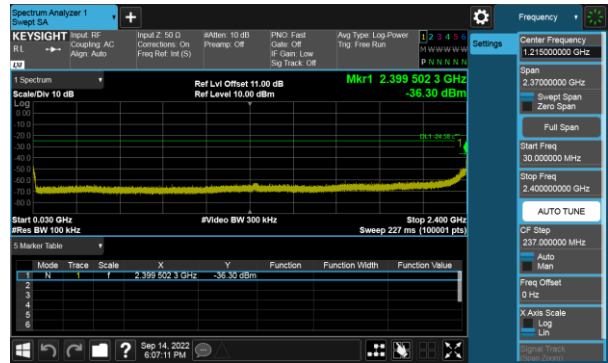

Modulation Type: 802.11ax HE40, CH06