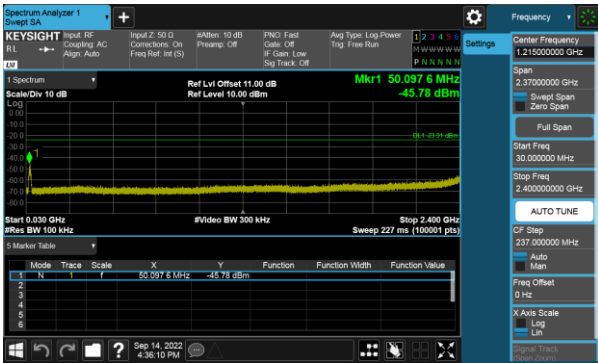

Modulation Type: 802.11g, CH 01

Modulation Type: 802.11g, CH 06

Modulation Type: 802.11g, CH 11

Modulation Type: 802.11ax HE20, CH01

Modulation Type: 802.11ax HE20, CH06

Modulation Type: 802.11ax HE20, CH11