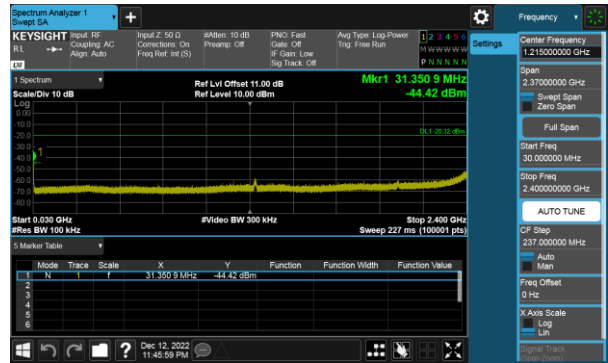

Modulation Type: 802.11g, CH 06