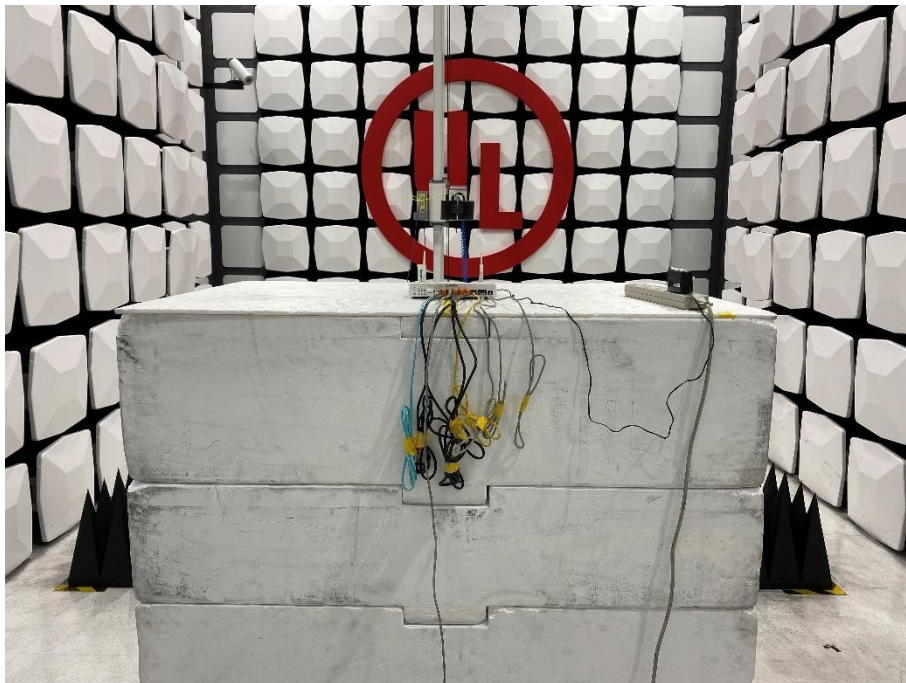

Radiated Spurious Emission Setup Configurations

Above 1GHz

Underwriters Laboratories Taiwan Co., Ltd.

Building B and Building E, No. 372-7, Sec. 4, Zhongxing Rd., Zhudong Township, Hsinchu County, Taiwan