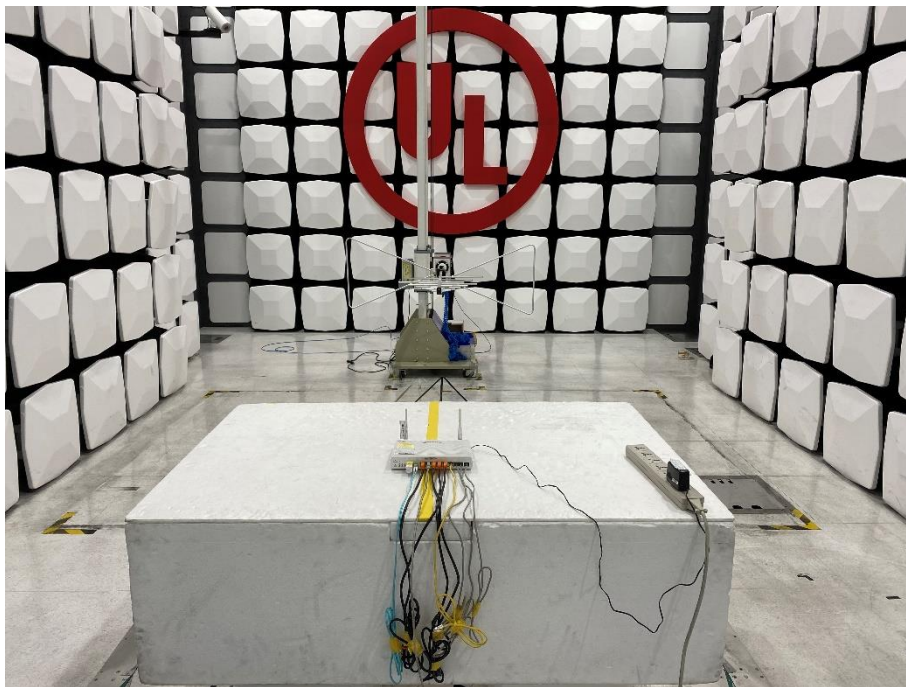

30 MHz ~ 1 GHz

Underwriters Laboratories Taiwan Co., Ltd.

Building B and Building E, No. 372-7, Sec. 4, Zhongxing Rd., Zhudong Township, Hsinchu County, Taiwan

Telephone :+886-2-7737-3000

Facsimile (FAX) :+886-3-583-7948