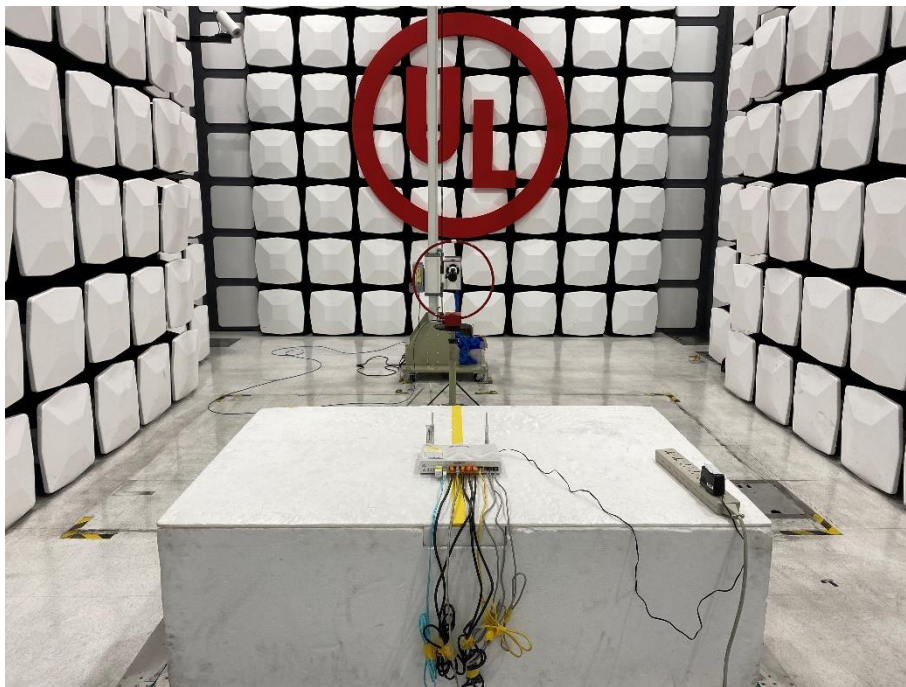

9 kHz ~ 30 MHz

Underwriters Laboratories Taiwan Co., Ltd.

Building B and Building E, No. 372-7, Sec. 4, Zhongxing Rd., Zhudong Township, Hsinchu County, Taiwan

Telephone :+886-2-7737-3000

Facsimile (FAX) :+886-3-583-7948