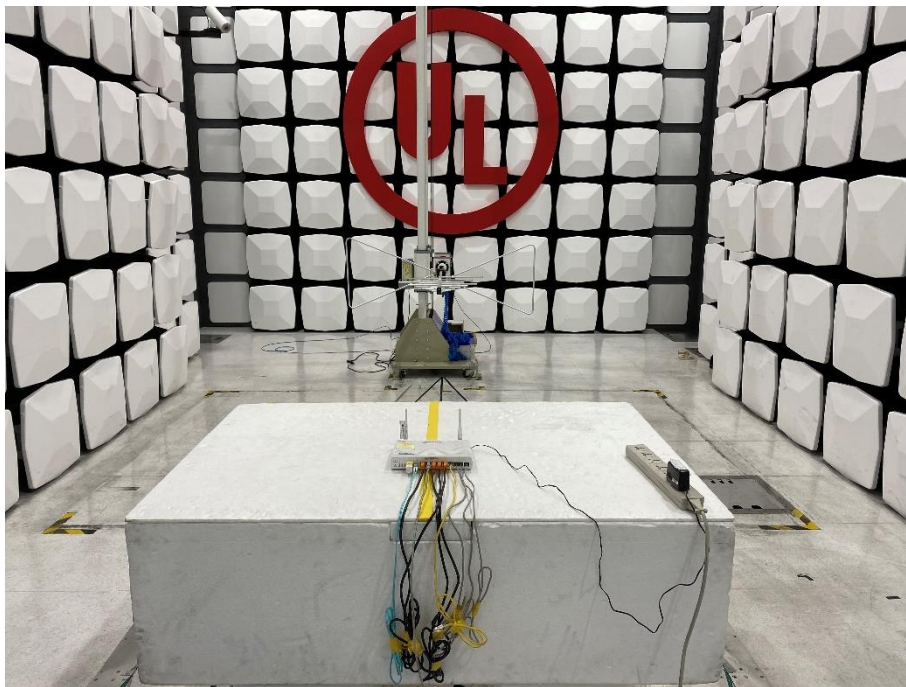

30 MHz ~ 1 GHz

Underwriters Laboratories Taiwan Co., Ltd.

Building B and Building E, No. 372-7, Sec. 4, Zhongxing Rd., Zhudong Township, Hsinchu County, Taiwan

Telephone :+886-2-7737-3000

Facsimile (FAX) :+886-3-583-7948