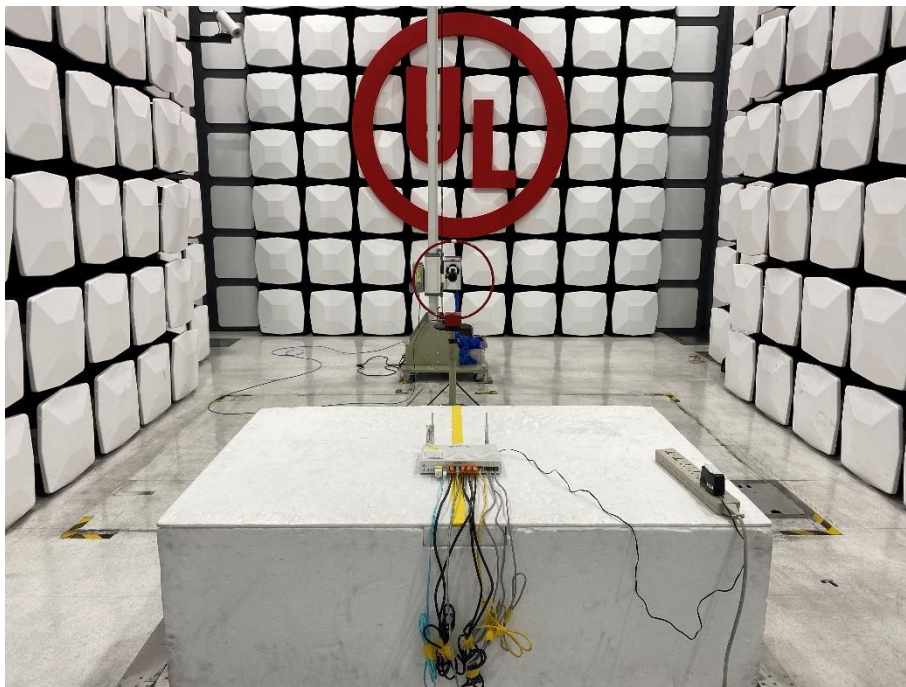

9 kHz ~ 30 MHz

Underwriters Laboratories Taiwan Co., Ltd.

Building B and Building E, No. 372-7, Sec. 4, Zhongxing Rd., Zhudong Township, Hsinchu County, Taiwan

Telephone :+886-2-7737-3000

Facsimile (FAX) :+886-3-583-7948