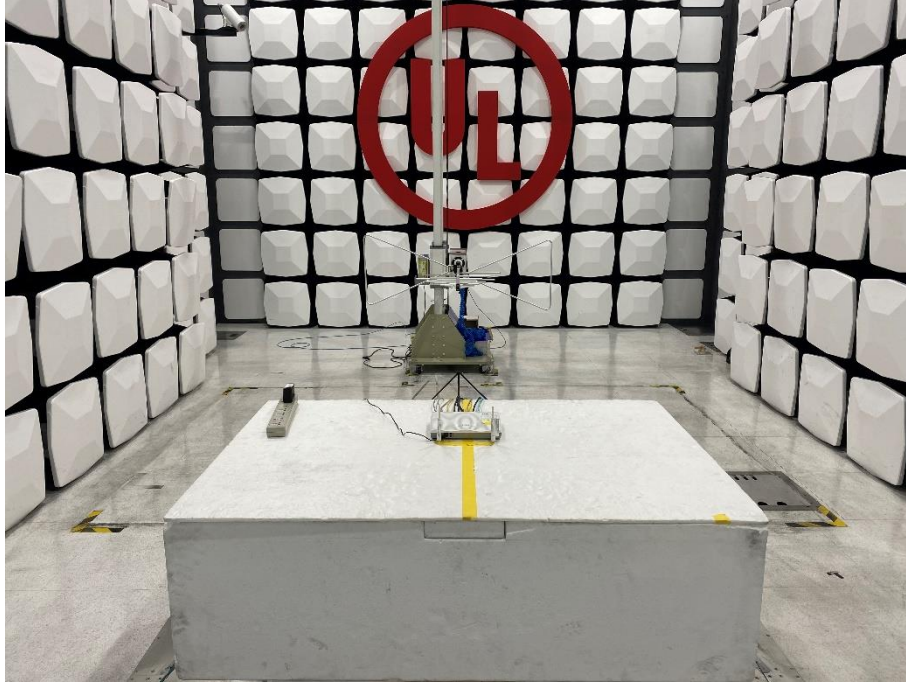

30 MHz ~ 1 GHz

Underwriters Laboratories Taiwan Co., Ltd.

Building B and Building E, No. 372-7, Sec. 4, Zhongxing Rd., Zhudong Township, Hsinchu County, Taiwan

Telephone :+886-2-7737-3000

Facsimile (FAX) :+886-3-583-7948