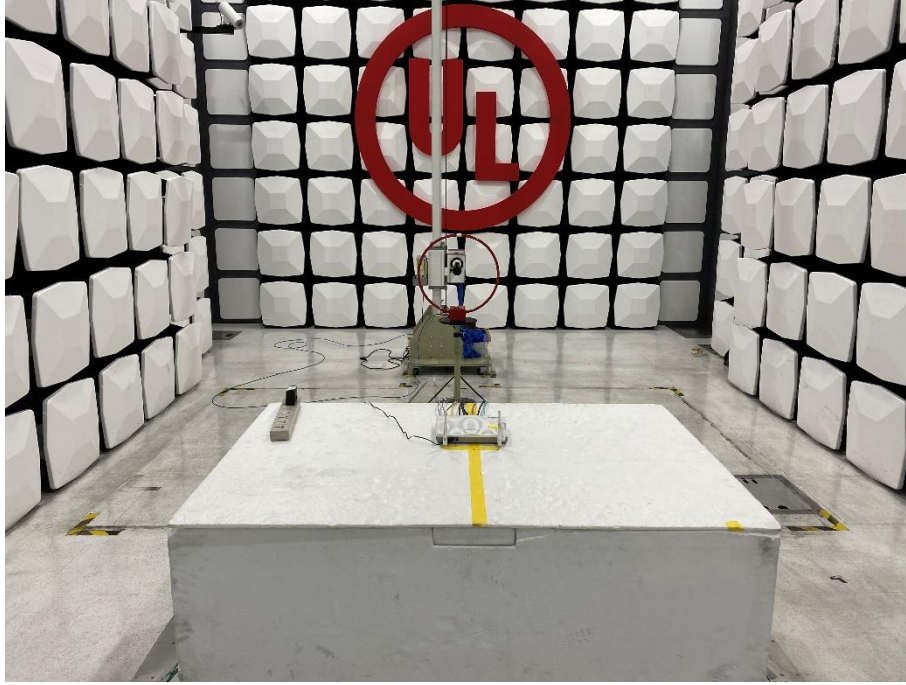

9 kHz ~ 30 MHz

Underwriters Laboratories Taiwan Co., Ltd.

Building B and Building E, No. 372-7, Sec. 4, Zhongxing Rd., Zhudong Township, Hsinchu County, Taiwan

Telephone :+886-2-7737-3000

Facsimile (FAX) :+886-3-583-7948