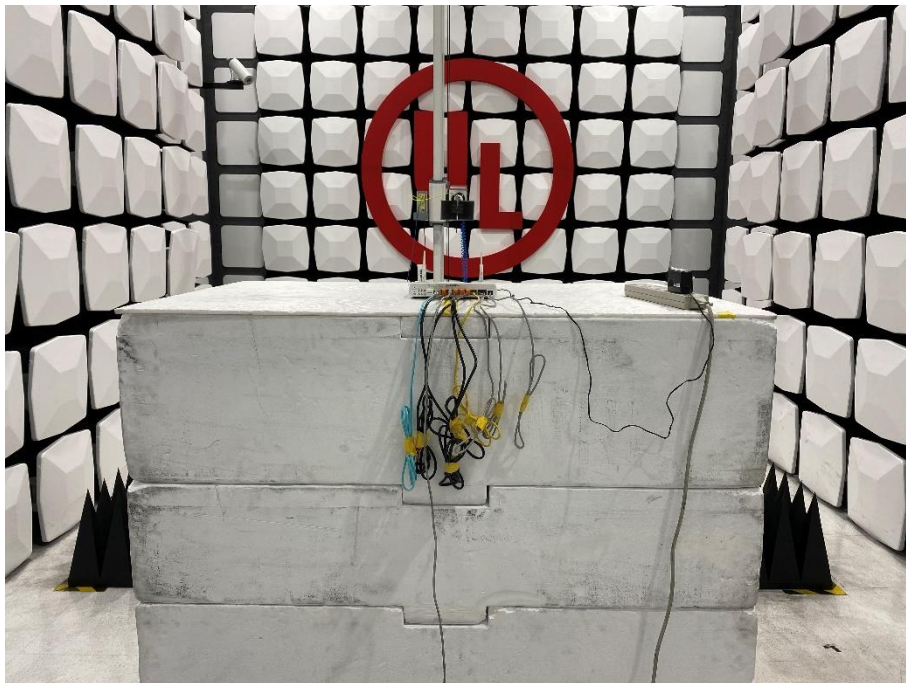

Radiated Spurious Emission Setup Configurations

Above 1GHz

Underwriters Laboratories Taiwan Co., Ltd.

Building B and Building E, No. 372-7, Sec. 4, Zhongxing Rd., Zhudong Township, Hsinchu County, Taiwan