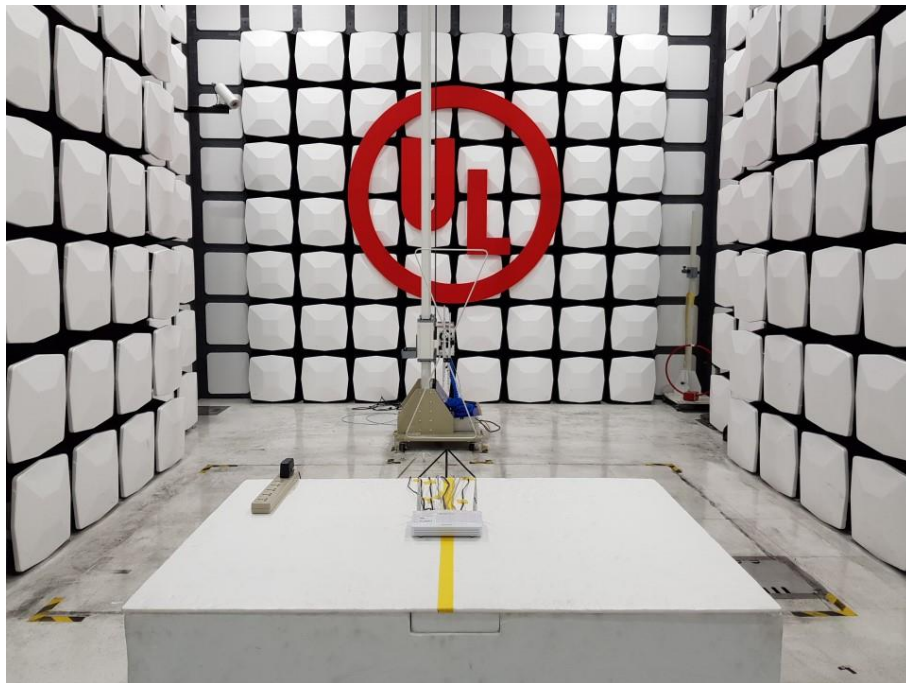

30 MHz ~ 1 GHz

Underwriters Laboratories Taiwan Co., Ltd.

Building B and Building E, No. 372-7, Sec. 4, Zhongxing Rd., Zhudong Township, Hsinchu County, Taiwan

Telephone :+886-2-7737-3000

Facsimile (FAX) :+886-3-583-7948