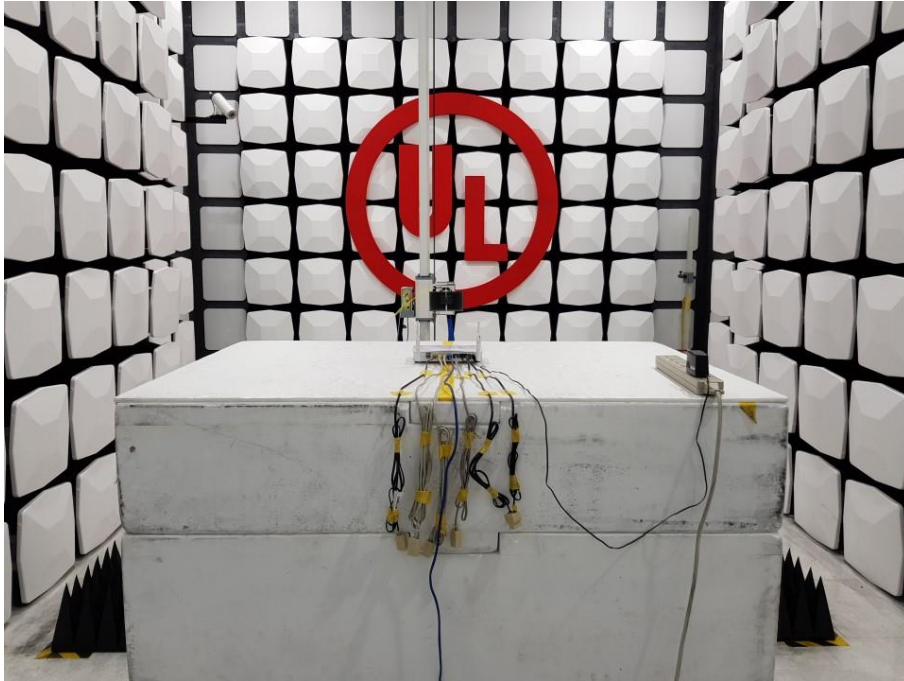

Radiated Spurious Emission Setup Configurations

Above 1GHz

Underwriters Laboratories Taiwan Co., Ltd.

Building B and Building E, No. 372-7, Sec. 4, Zhongxing Rd., Zhudong Township, Hsinchu County, Taiwan