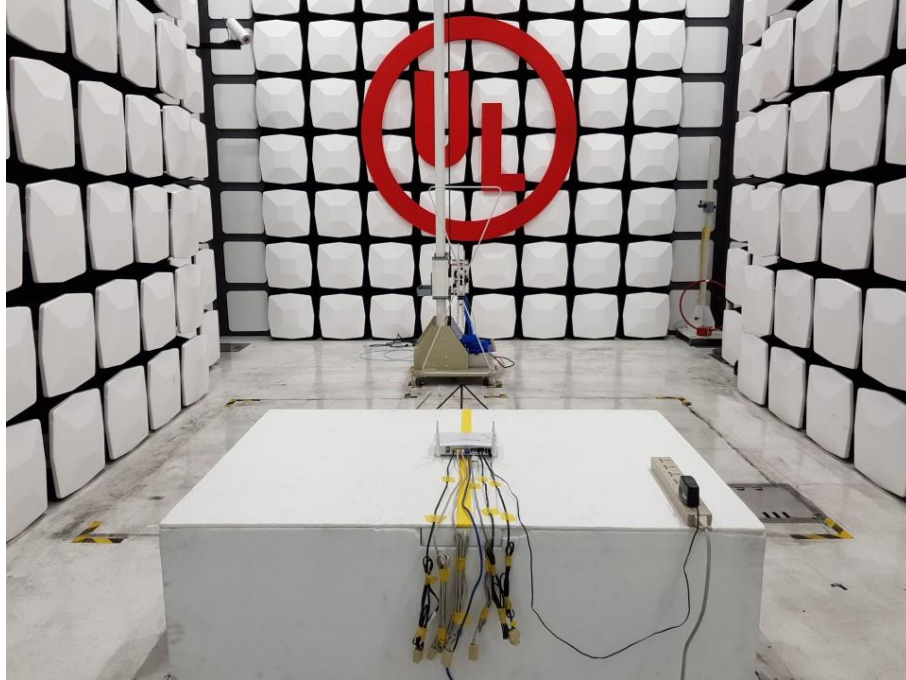

30 MHz ~ 1 GHz

Underwriters Laboratories Taiwan Co., Ltd.

Building B and Building E, No. 372-7, Sec. 4, Zhongxing Rd., Zhudong Township, Hsinchu County, Taiwan

Telephone :+886-2-7737-3000

Facsimile (FAX) :+886-3-583-7948