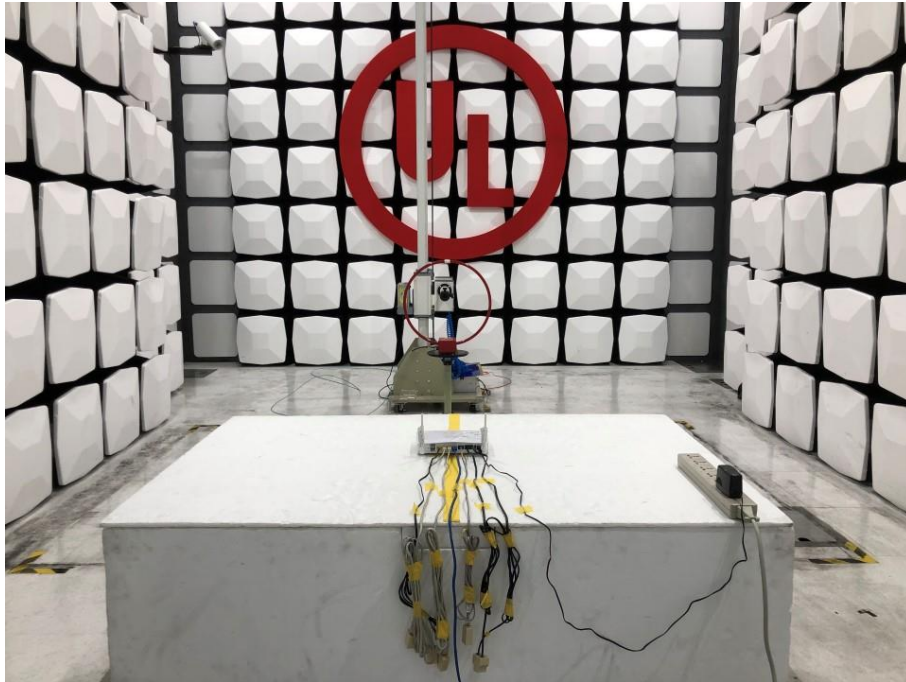

9 kHz ~ 30 MHz

Underwriters Laboratories Taiwan Co., Ltd.

Building B and Building E, No. 372-7, Sec. 4, Zhongxing Rd., Zhudong Township, Hsinchu County, Taiwan

Telephone :+886-2-7737-3000

Facsimile (FAX) :+886-3-583-7948