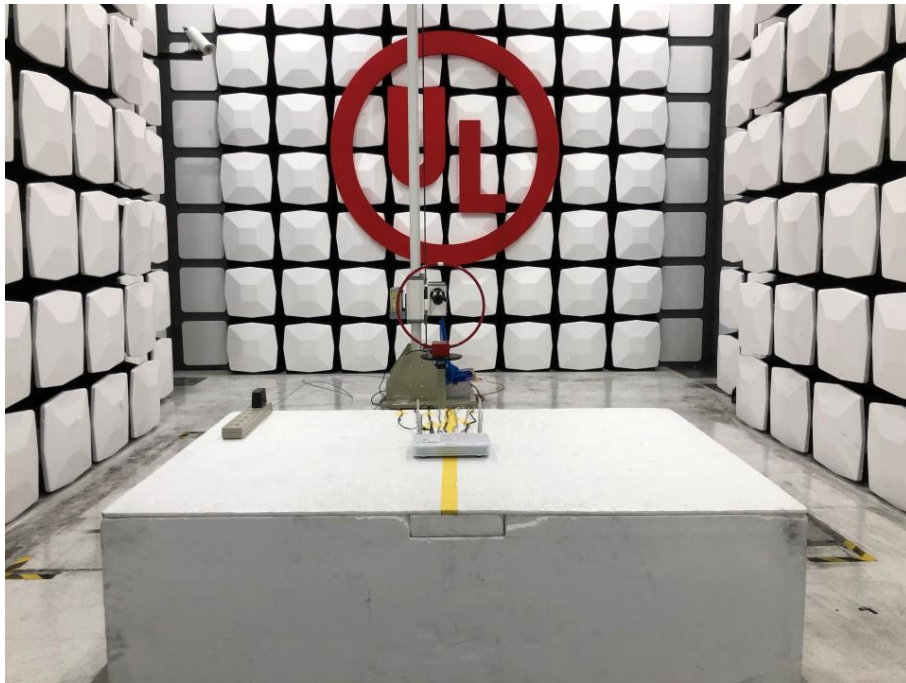

9 kHz ~ 30 MHz

Underwriters Laboratories Taiwan Co., Ltd.

Building B and Building E, No. 372-7, Sec. 4, Zhongxing Rd., Zhudong Township, Hsinchu County, Taiwan

Telephone :+886-2-7737-3000

Facsimile (FAX) :+886-3-583-7948