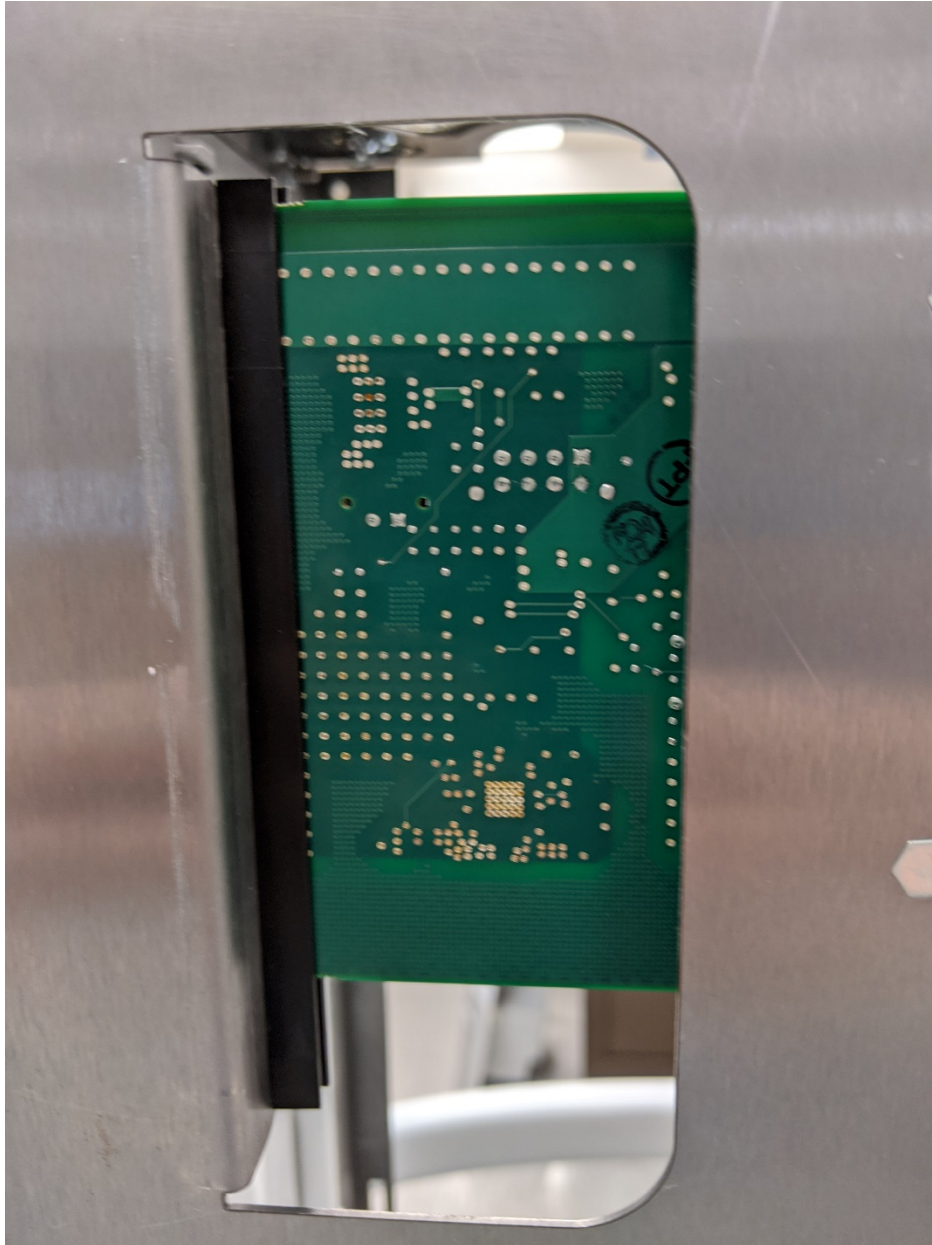

## Internal Photographs

*RF Module for Foot Pedal control, Remote Control and WIFI mounted in Console*

*RF Module for a Bluetooth Foot Pedal control mounted in main system*

*RF module for a Bluetooth Foot Pedal Control mounted in main system*

*RF module for a Bluetooth Foot Pedal control mounted in main system*

*RF module for a Bluetooth Foot Pedal control mounted in main system*

*RF module for BLE remote control of Monitor mounted in main system*

RF module for BLE remote control of Monitor mounted in main system

*RF module for BLE remote control of Monitor mounted in main system*

*WiFi Antenna mounted in main system*

*RF module for BLE Foot Pedal control mounted in main system*

*RF module for BLE Foot Pedal control mounted in main system*