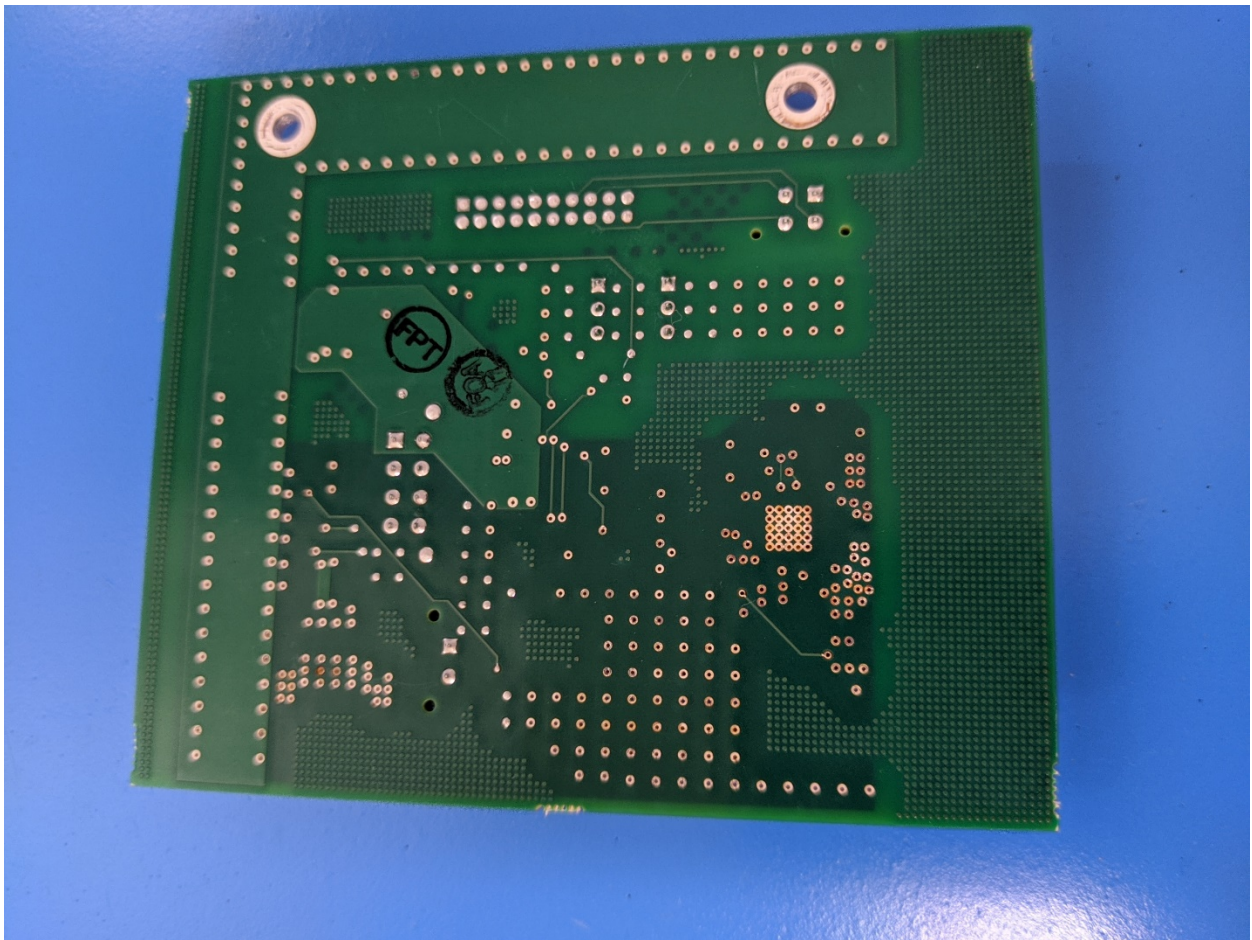

## Internal Photographs

*RF Module for Foot Pedal control, Remote Control and WIFI mounted in Console*

*RF Module for a Bluetooth Foot Pedal control mounted in main system*

*RF module for a Bluetooth Foot Pedal Control mounted in main system*

*RF module for a Bluetooth Foot Pedal control mounted in main system*

*RF module for a Bluetooth Foot Pedal control mounted in main system*

*RF module for BLE remote control of Monitor mounted in main system*

RF module for BLE remote control of Monitor mounted in main system

*RF module for BLE remote control of Monitor mounted in main system*

*WiFi Antenna mounted in main system*

*RF module for BLE Foot Pedal control mounted in main system*

*RF module for BLE Foot Pedal control mounted in main system*