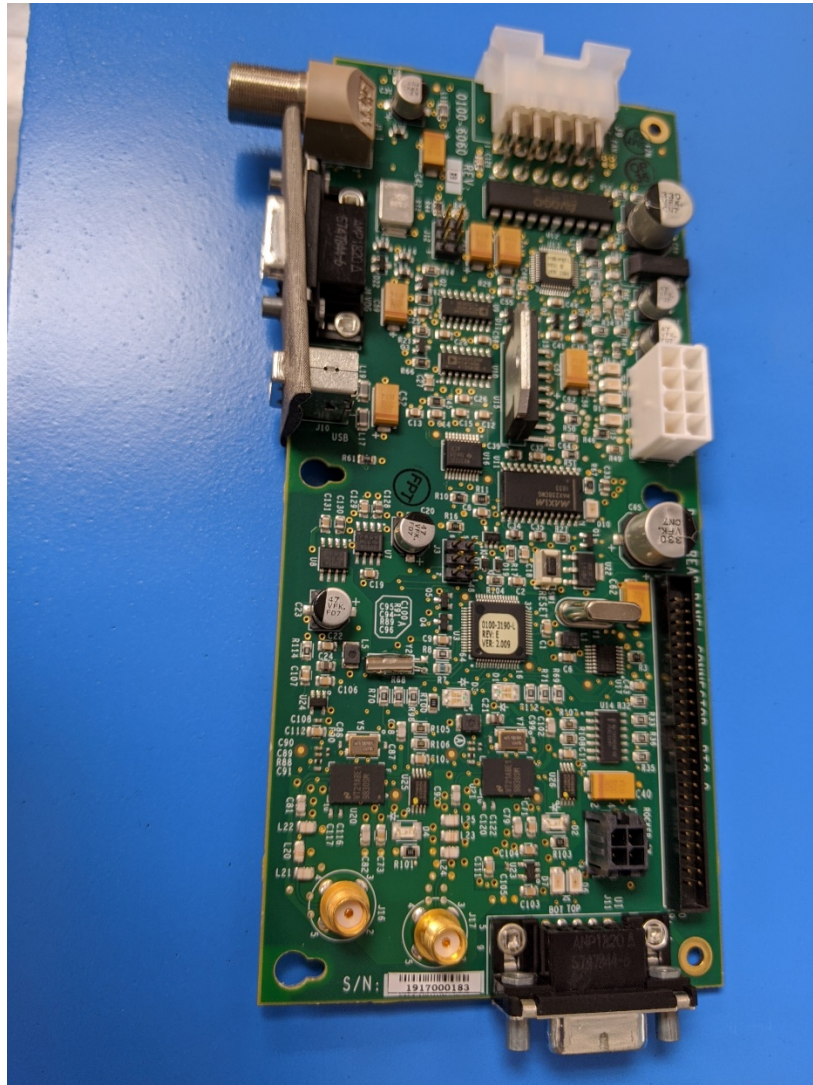

## Internal Photographs

*RF Module for Foot Pedal control, Remote Control and WIFI mounted in Console*

*RF Module for a Bluetooth Foot Pedal control mounted in main system*

*RF module for a Bluetooth Foot Pedal Control mounted in main system*

*RF module for a Bluetooth Foot Pedal control mounted in main system*

*RF module for a Bluetooth Foot Pedal control mounted in main system*

*RF module for BLE remote control of Monitor mounted in main system*

RF module for BLE remote control of Monitor mounted in main system

*RF module for BLE remote control of Monitor mounted in main system*

*WiFi Antenna mounted in main system*

*RF module for BLE Foot Pedal control mounted in main system*

*RF module for BLE Foot Pedal control mounted in main system*