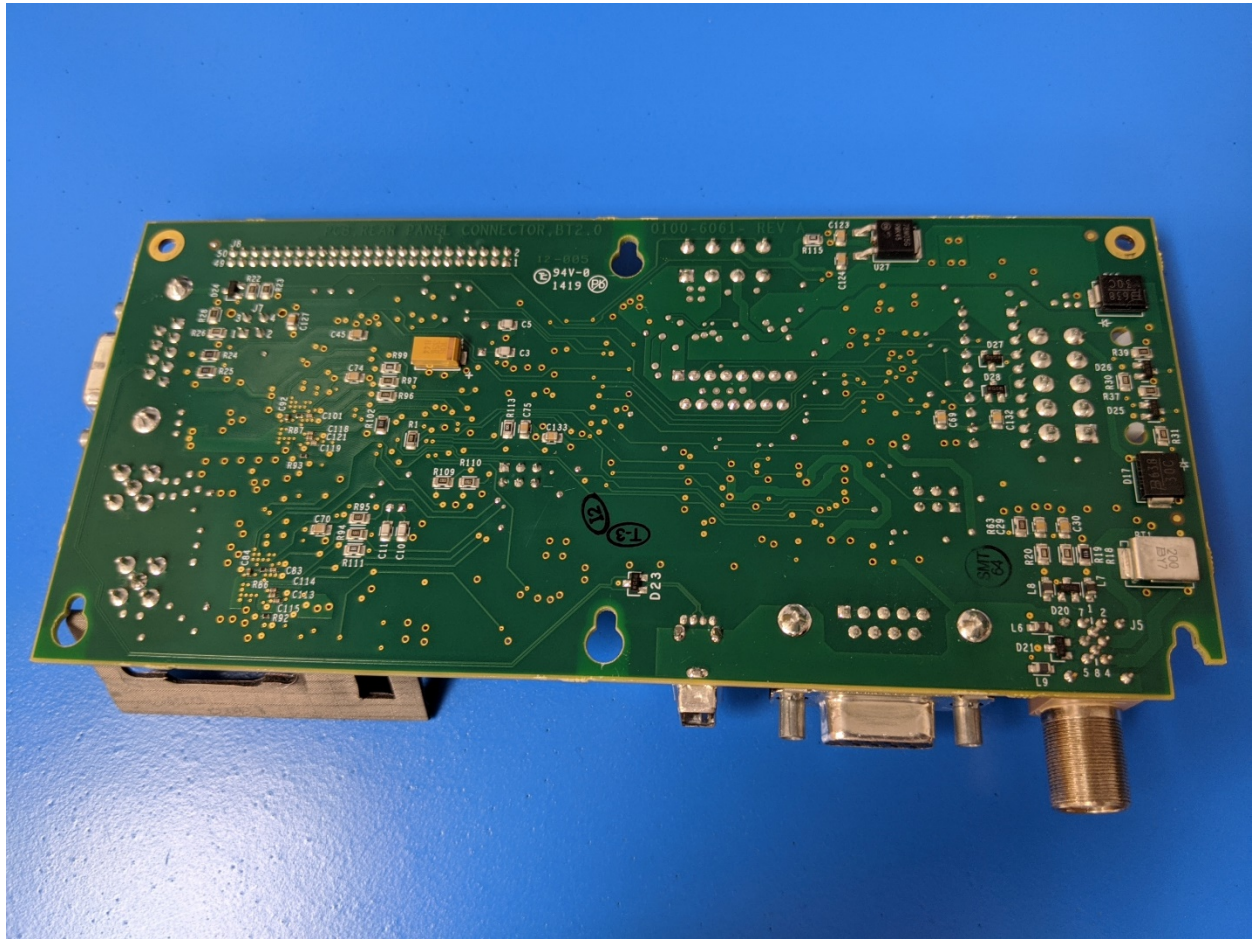

## Internal Photographs

*RF Module for Foot Pedal control, Remote Control and WIFI mounted in Console*

*RF Module for a Bluetooth Foot Pedal control mounted in main system*

*RF module for a Bluetooth Foot Pedal Control mounted in main system*

*RF module for a Bluetooth Foot Pedal control mounted in main system*

*RF module for a Bluetooth Foot Pedal control mounted in main system*

*RF module for BLE remote control of Monitor mounted in main system*

RF module for BLE remote control of Monitor mounted in main system

*RF module for BLE remote control of Monitor mounted in main system*

*WiFi Antenna mounted in main system*

*RF module for BLE Foot Pedal control mounted in main system*

*RF module for BLE Foot Pedal control mounted in main system*