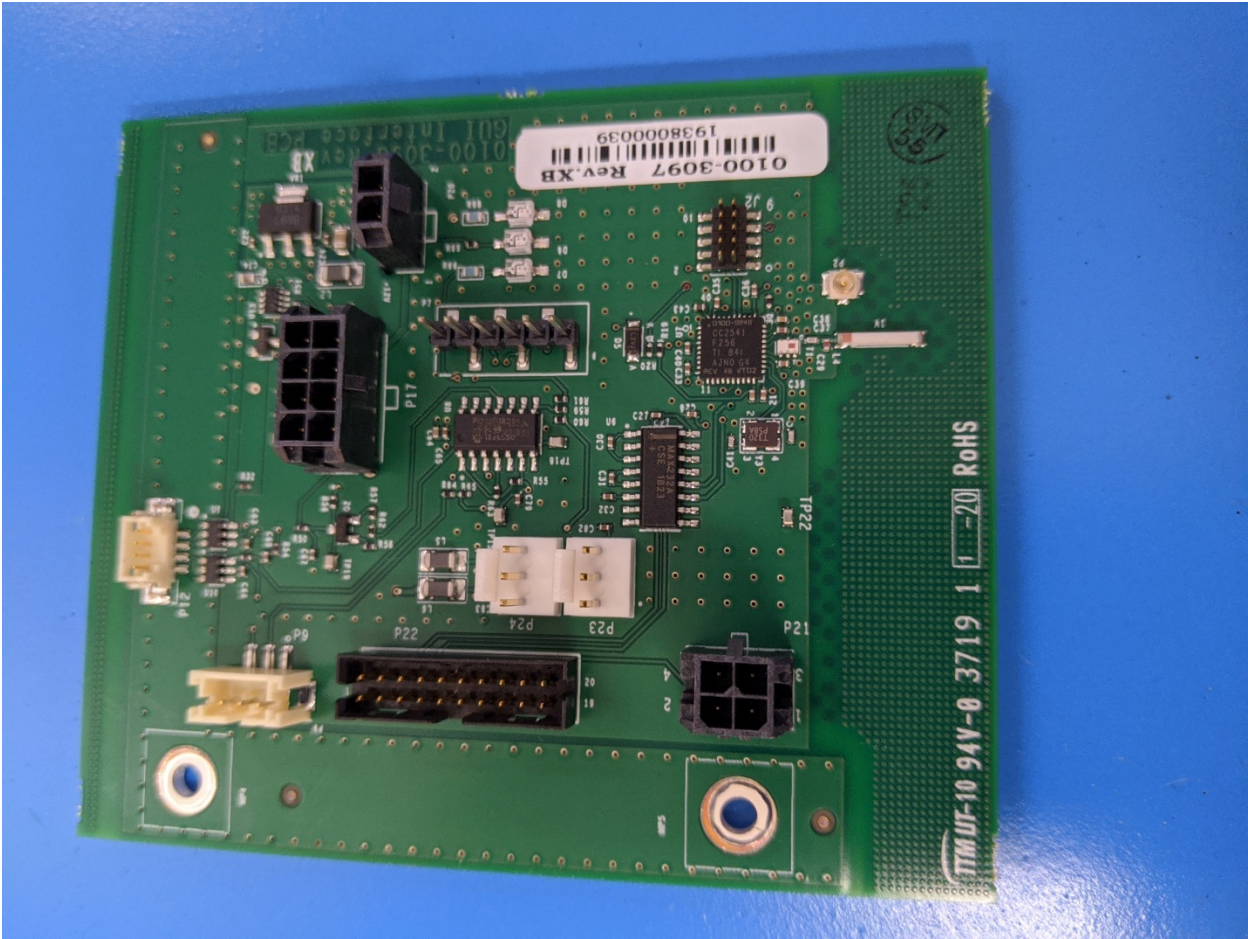

## Internal Photographs

*RF Module for Foot Pedal control, Remote Control and WIFI mounted in Console*

*RF Module for a Bluetooth Foot Pedal control mounted in main system*

*RF module for a Bluetooth Foot Pedal Control mounted in main system*

*RF module for a Bluetooth Foot Pedal control mounted in main system*

*RF module for a Bluetooth Foot Pedal control mounted in main system*

*RF module for BLE remote control of Monitor mounted in main system*

RF module for BLE remote control of Monitor mounted in main system

*RF module for BLE remote control of Monitor mounted in main system*

*WiFi Antenna mounted in main system*

*RF module for BLE Foot Pedal control mounted in main system*

*RF module for BLE Foot Pedal control mounted in main system*