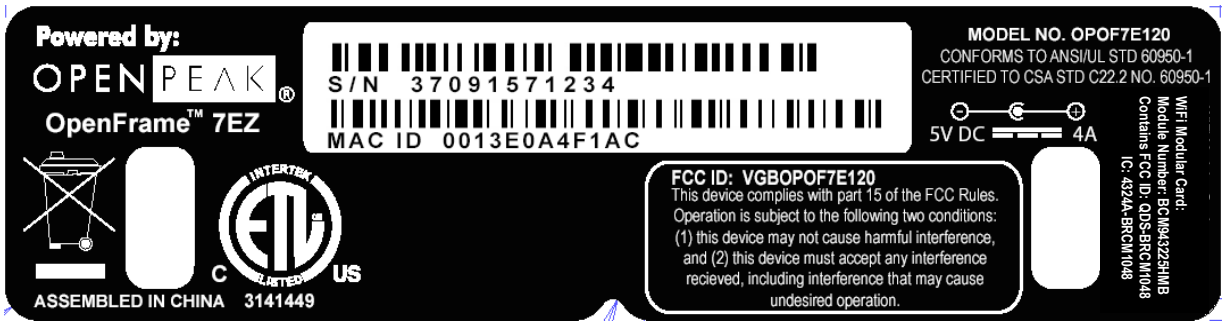

ID Label & Location

OPENFRAME™ 2 PROJECT OPOF2B2110 - LABEL LOCATION

SCALE 1/2
OPENPEAK, INC. - CONFIDENTIAL

OPENPEAK®