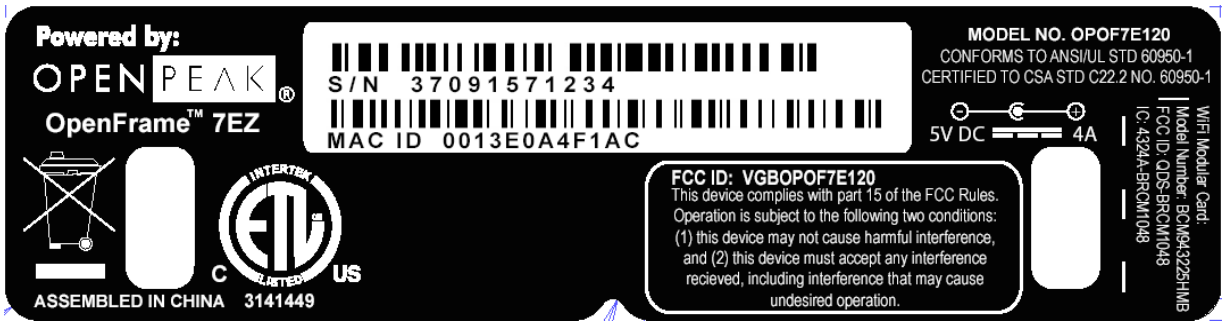

## ID Label & Location

### OPENFRAME™ 2 PROJECT OPOF2B2110 - LABEL LOCATION

SCALE 1/2  
 OPENPEAK, INC. - CONFIDENTIAL

OPEN PEAK®