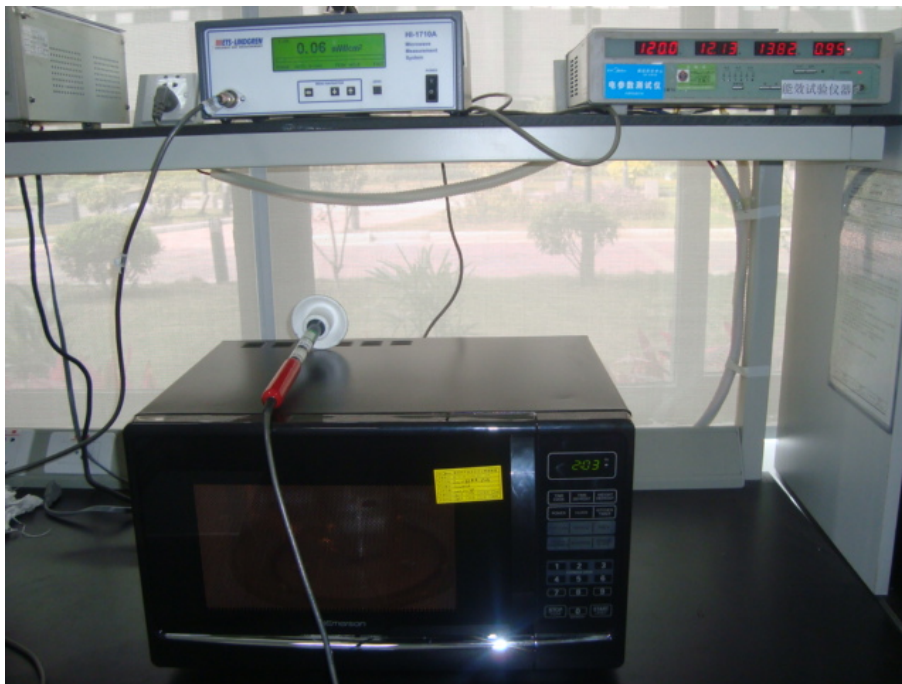

Test Photos

Radiation Hazard Test Set-up:

Input Power Test Set-Up :

RF Output Power Test Set-Up :

Operating Frequency Test Set-up:

Conducted Emission Test Set-up:

Radiated Emission Test Set-up (30~1000MHz):

Radiated Emission Test Set-up (1~25GHz) :