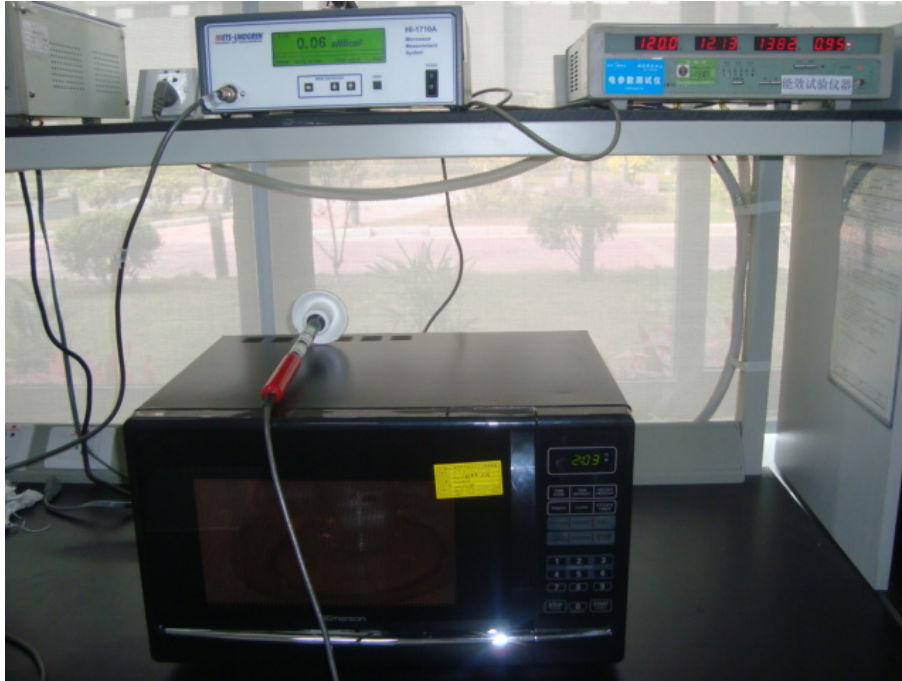

Test Photos

Radiation Hazard Test Set-up:

Input Power Test Set-Up :

RF Output Power Test Set-Up :

Operating Frequency Test Set-up:

Conducted Emission Test Set-up:

Radiated Emission Test Set-up (30~1000MHz):

Radiated Emission Test Set-up (1~25GHz) :