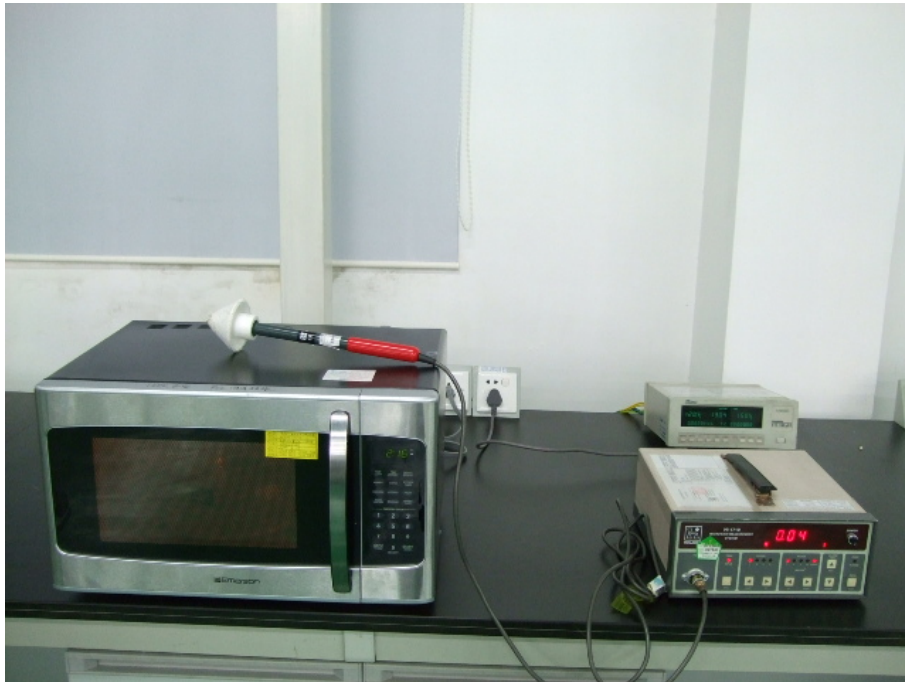

Test Set up Photo:

Radiation Hazard Test Set-up

Input Power Test Set-up

RF Output Power Test Set-Up

Operating Frequency Test Set-up

Conducted Emission Test Set-up

Radiated Emission Test Set-up (30~1000MHz)

Radiated Emission Test Set-up (1~25GHz)