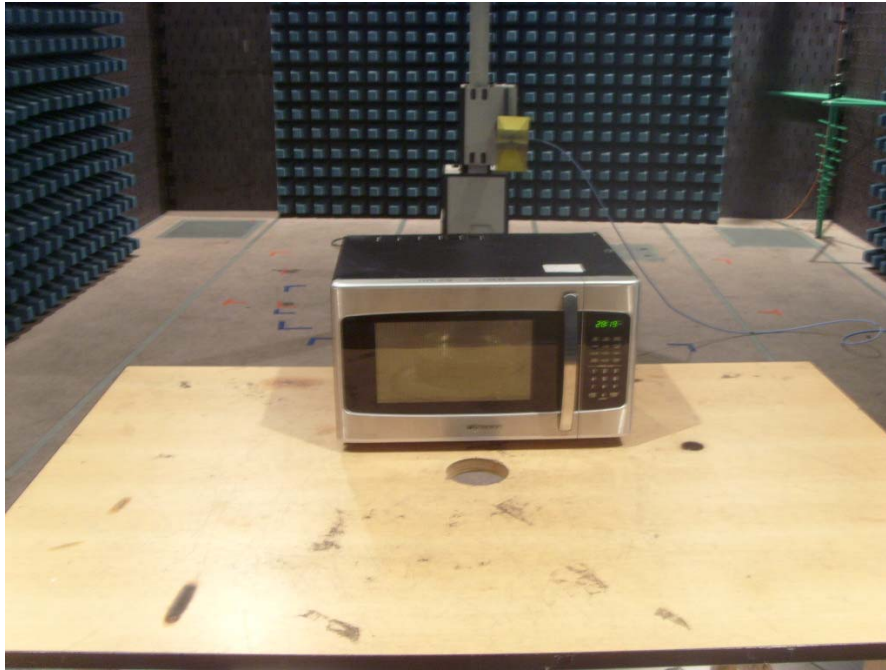

Test Set up Photo:

Radiation Hazard Test Set-up

Input Power Test Set-up

RF Output Power Test Set-Up

Operating Frequency Test Set-up

Conducted Emission Test Set-up

Radiated Emission Test Set-up (30~1000MHz)

Radiated Emission Test Set-up (1~25GHz)