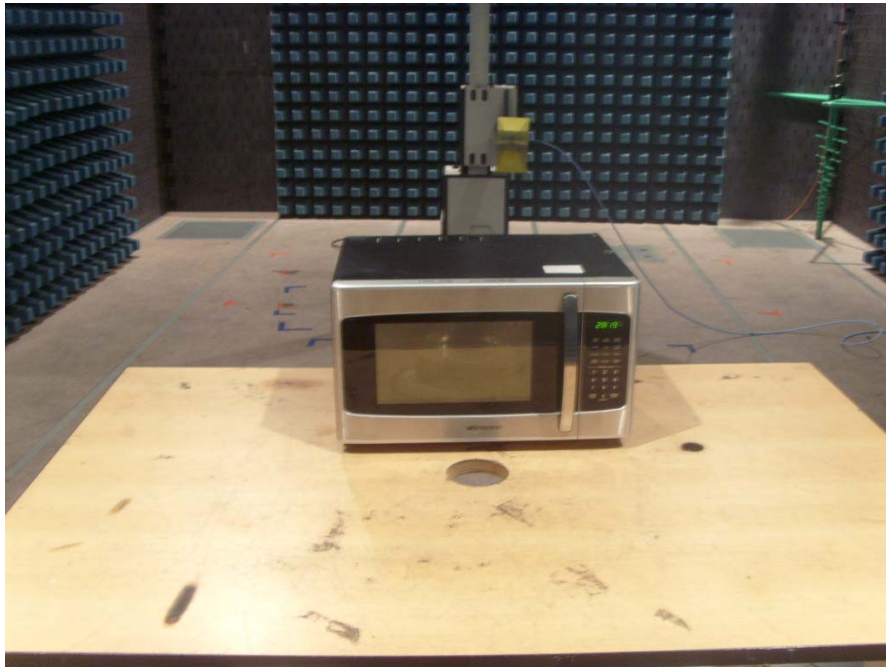

Test Set up Photo:

Radiation Hazard Test Set-up

Input Power Test Set-up

RF Output Power Test Set-Up

Operating Frequency Test Set-up

Conducted Emission Test Set-up

Radiated Emission Test Set-up (30~1000MHz)

Radiated Emission Test Set-up (1~25GHz)