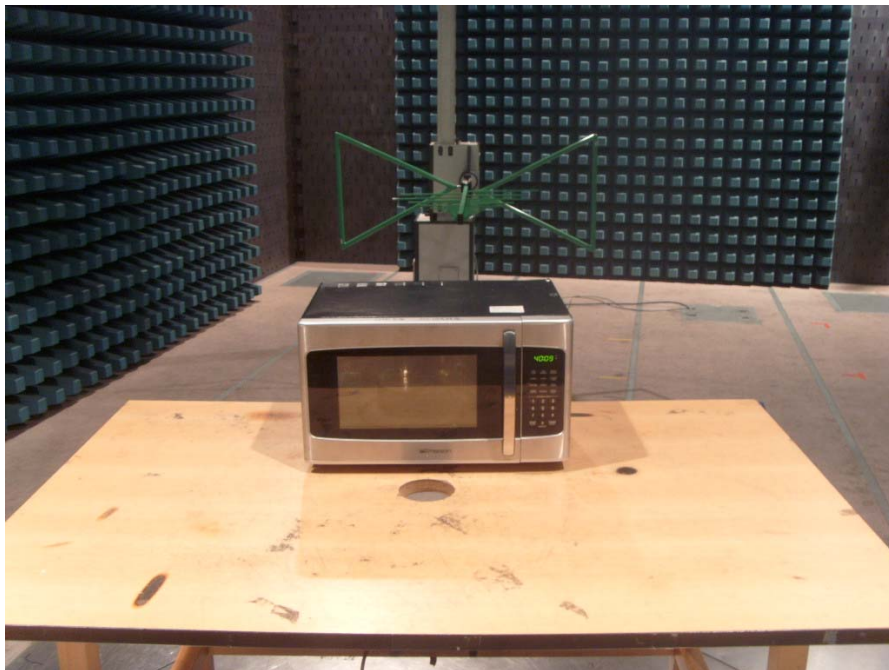

Test Set up Photo:

Radiation Hazard Test Set-up

Input Power Test Set-up

RF Output Power Test Set-Up

Operating Frequency Test Set-up

Conducted Emission Test Set-up

Radiated Emission Test Set-up (30~1000MHz)

Radiated Emission Test Set-up (1~25GHz)