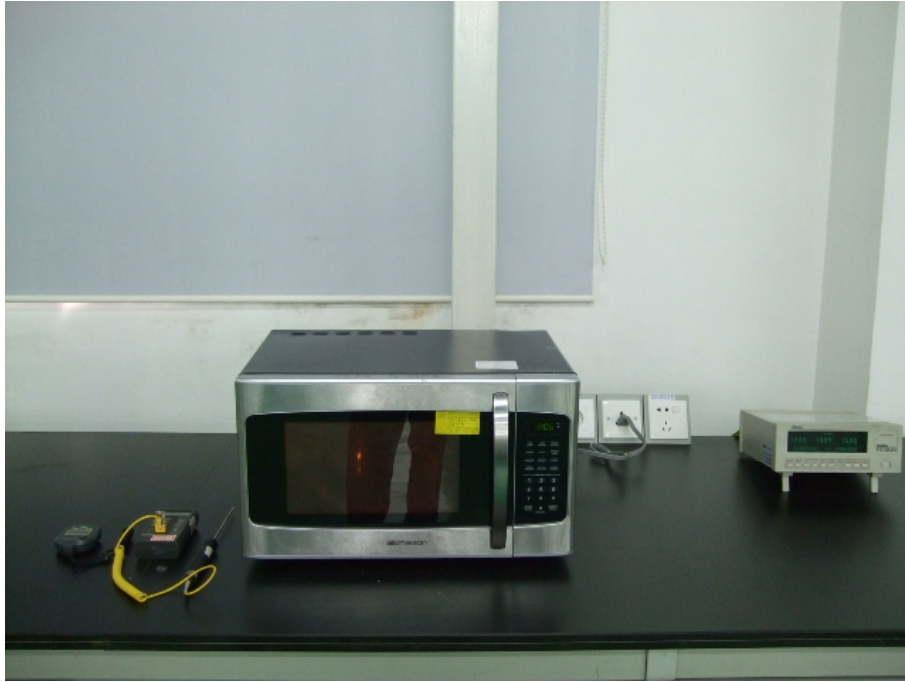

Test Set up Photo:

Radiation Hazard Test Set-up

Input Power Test Set-up

RF Output Power Test Set-Up

Operating Frequency Test Set-up

Conducted Emission Test Set-up

Radiated Emission Test Set-up (30~1000MHz)

Radiated Emission Test Set-up (1~25GHz)