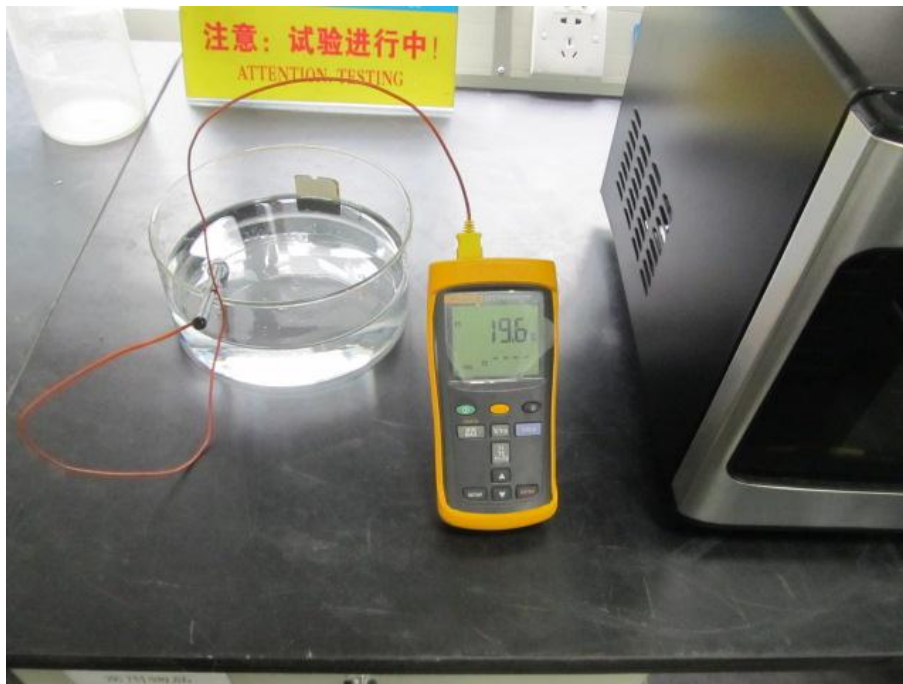

EUT Test Photos for Model EM031EYY-X1

Radiation Hazard Test Set-up

Input Power Test Set-Up

RF Output Power Test Set-Up

Operating Frequency Test Set-up

Conducted Emission Test Set-up

Radiated Emission Test Set-up (30 -1,000MHz)

Radiated Emission Test Set-up (1-18GHz)