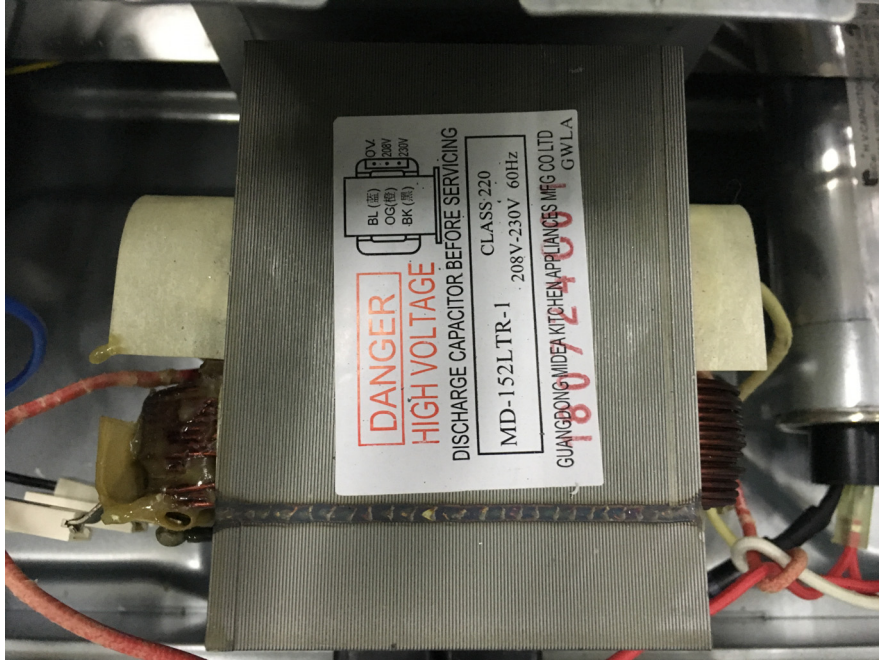

EXHIBIT C - EUT INTERNAL PHOTOGRAPHS

EUT – Cover off View 1

EUT – Cover off View 2

EUT – Main Board Top View

EUT – Main Board Bottom View

EUT – Control Board Top View

EUT – Control Board Bottom View

EUT – Power Board Top View

EUT – Power Board Bottom View

EUT – Transformer View

EUT – Fan Front View

EUT – Fan Rear View

EUT – Magnetron View

EUT – H.V. Capacitor View

EUT – Illumination Lamp View

EUT – Diode View