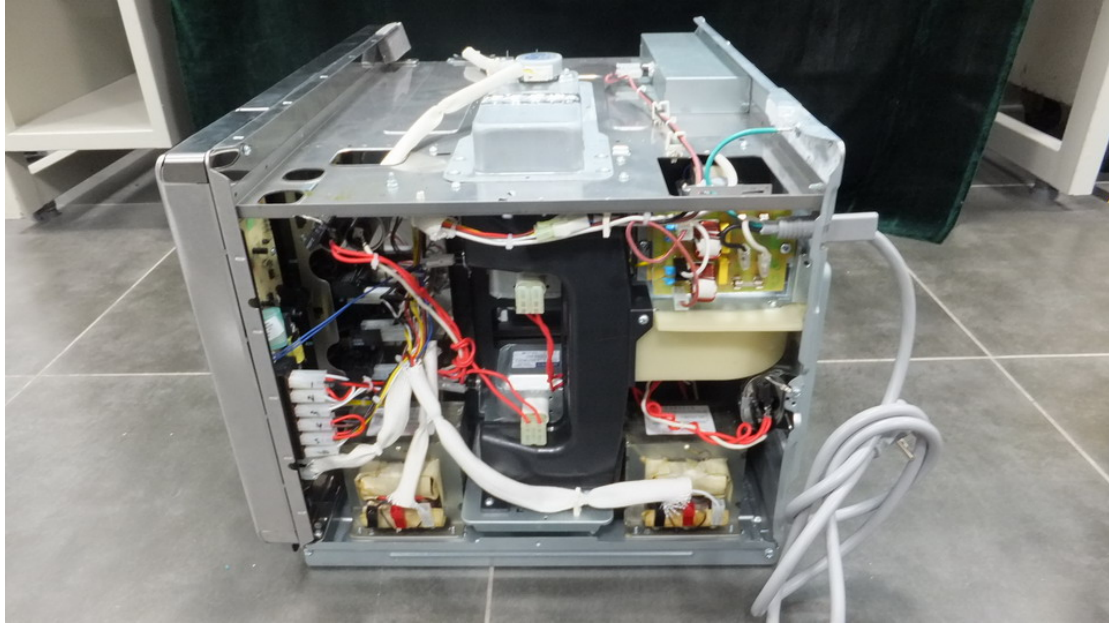

Internal photos

EUT model: EMB34GTQ-S

EUT- Inside View

Magnetron View

Motherboard top view

Motherboard bottom view

Power Filter Board View