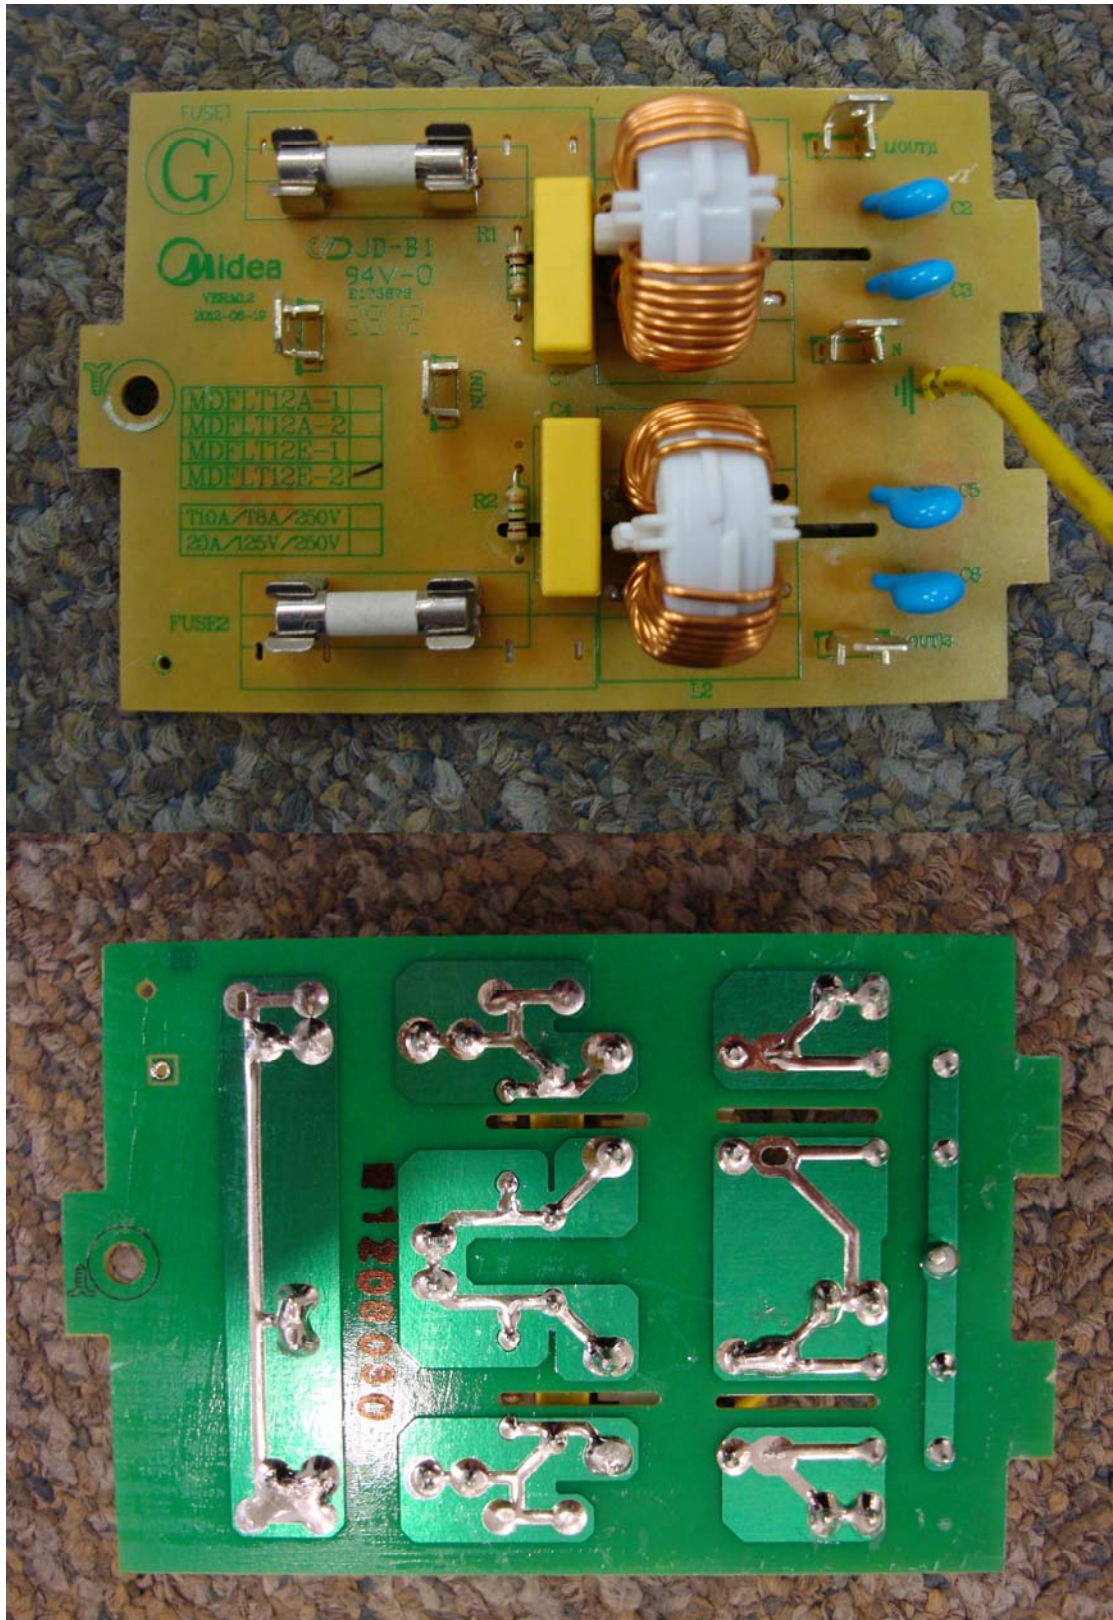

Internal photos

EUT model: EMB34GTQ-S

EUT- Inside View

Magnetron View

Motherboard top view

Motherboard bottom view

Power Filter Board View