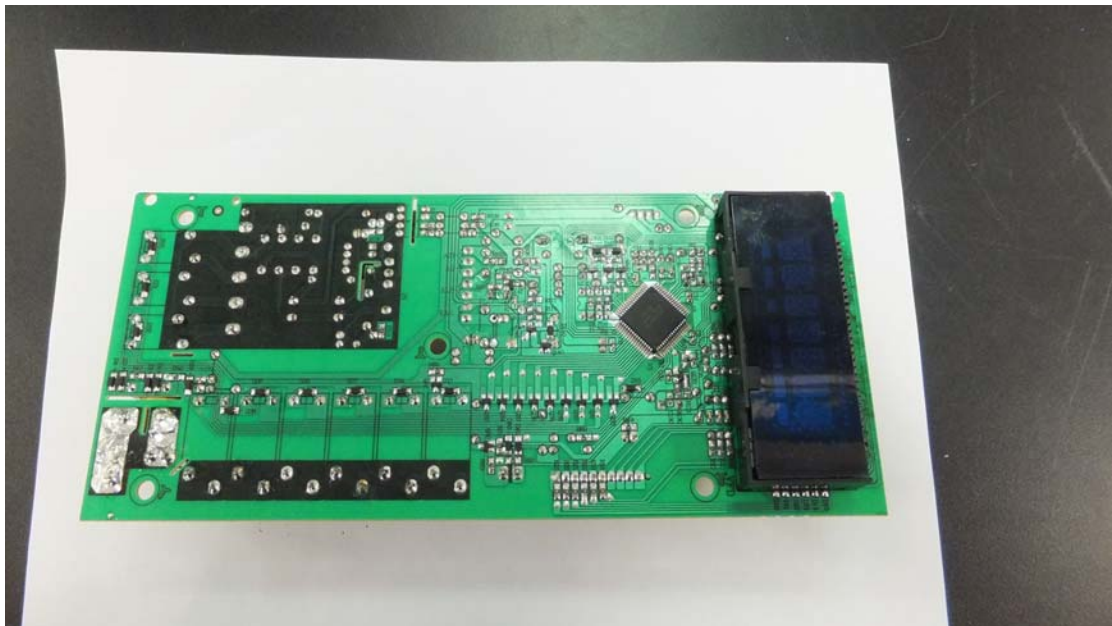

Internal photos

EUT model: EMB34GTQ-S

EUT- Inside View

Magnetron View

Motherboard top view

Motherboard bottom view

Power Filter Board View