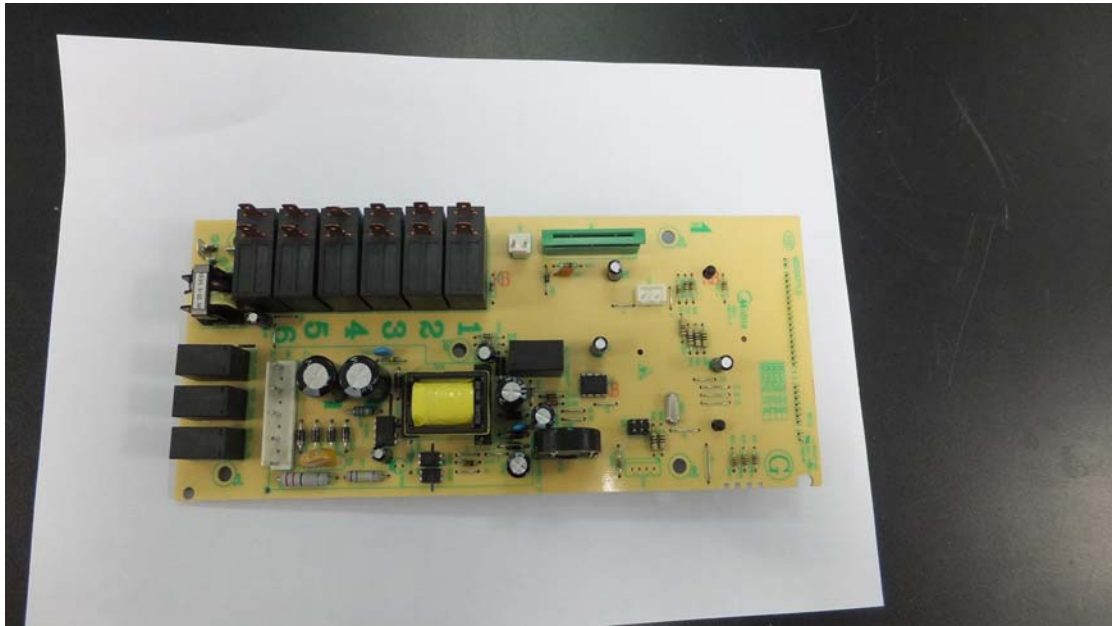

Internal photos

EUT model: EMB34GTQ-S

EUT- Inside View

Magnetron View

Motherboard top view

Motherboard bottom view

Power Filter Board View