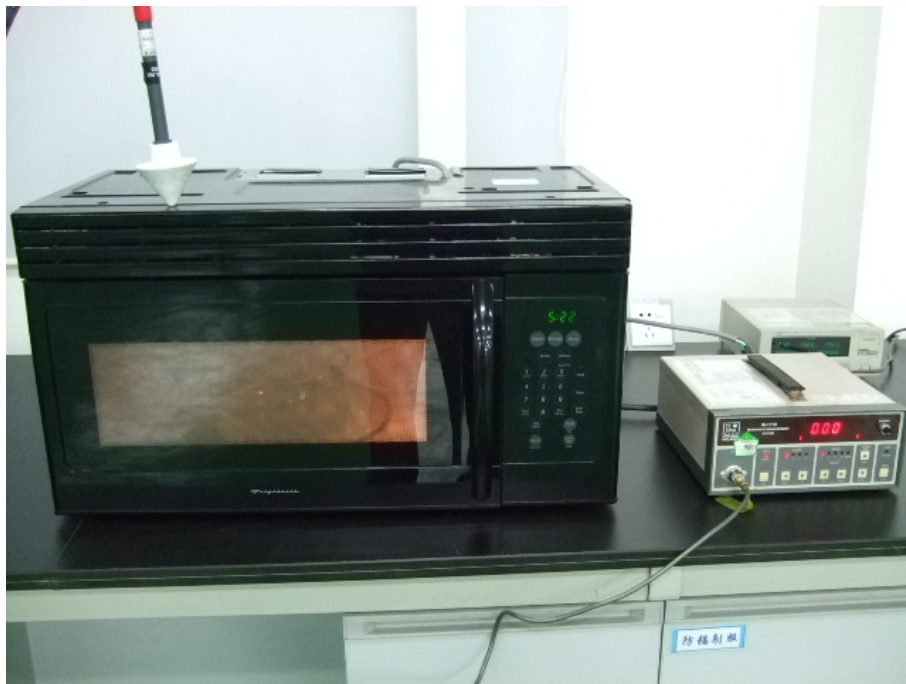

Test Set up photos

Radiation Hazard Test Set-up

Input Power Test Set-up

RF Output Power Test Set-up

Operating Frequency Test Set-up

Conducted Emission Test Set-up

Radiated Emission Test Set-up (30~1000MHz)

Radiated Emission Test Set-up(1~25GHz)