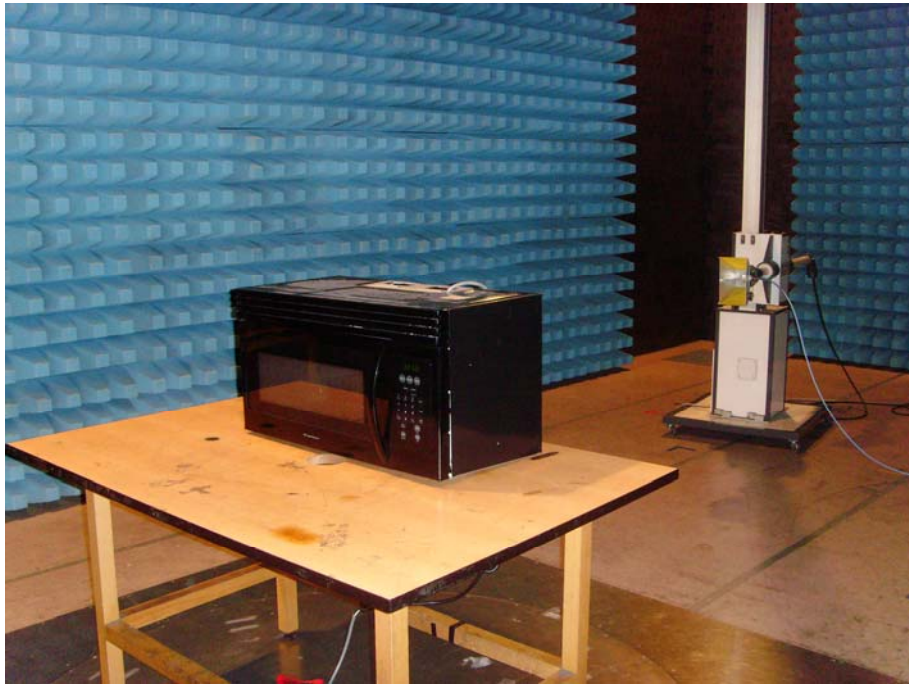

Test Set up photos

Radiation Hazard Test Set-up

Input Power Test Set-up

RF Output Power Test Set-up

Operating Frequency Test Set-up

Conducted Emission Test Set-up

Radiated Emission Test Set-up (30~1000MHz)

Radiated Emission Test Set-up(1~25GHz)