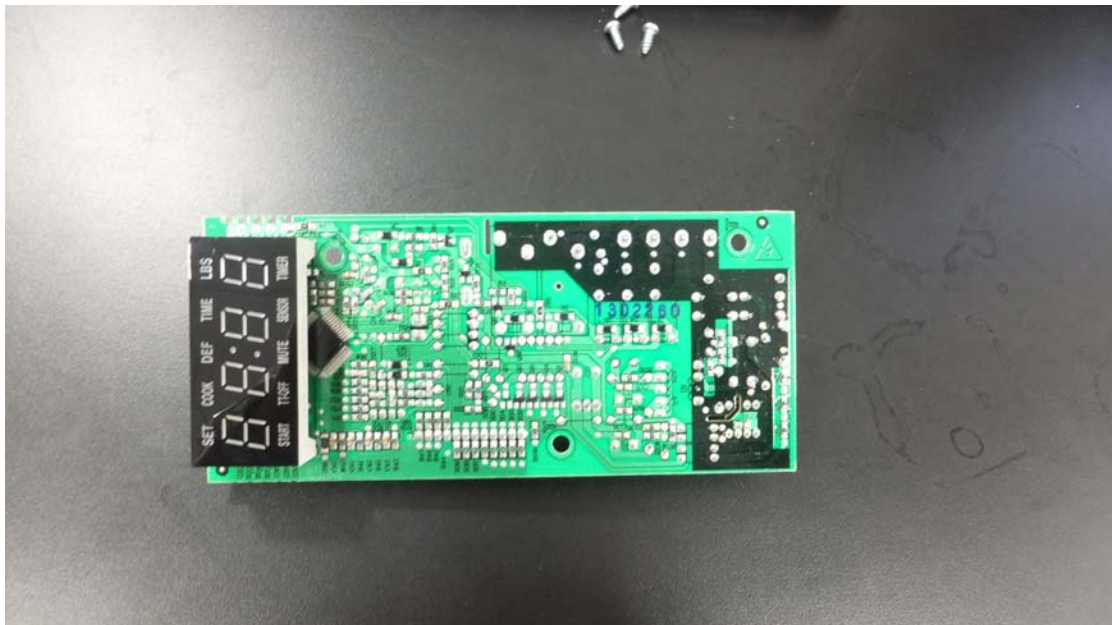

Internal Photos

EUT Model: EM831C5G

EUT Uncovered View

Magnetron Front View

Power Filter Board Top View

Power Filter Board Bottom View

Motherboard Top View

Motherboard -Bottom View