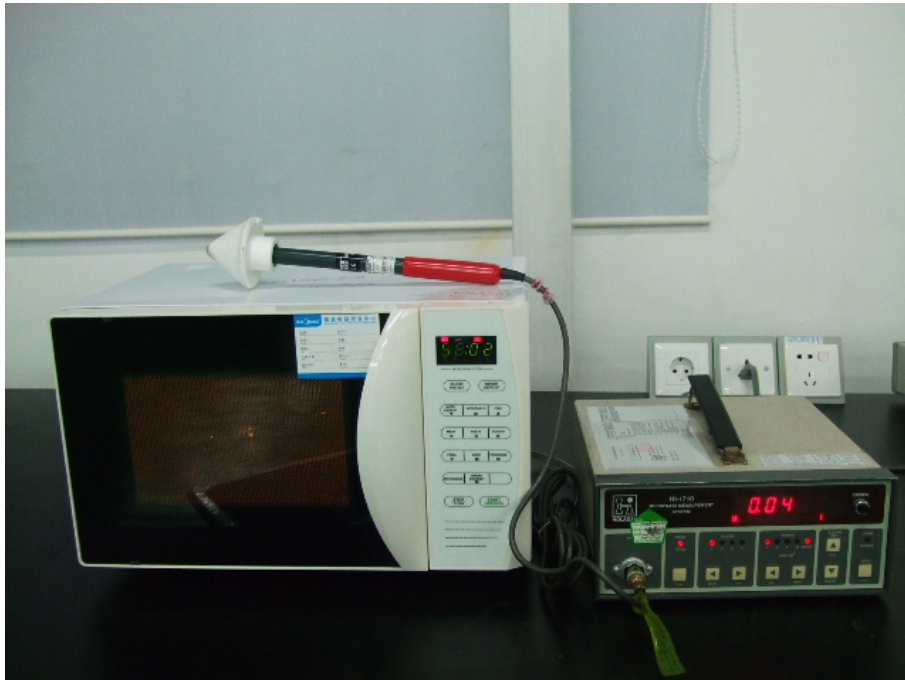

Test Set up Photo:

Radiation Hazard Test Set-up

Input Power Test Set-up

RF Output Power Test Set-Up

Operating Frequency Test Set-up

Conducted Emission Test Set-up

Radiated Emission Test Set-up (30~1000MHz)

Radiated Emission Test Set-up (1~25GHz)