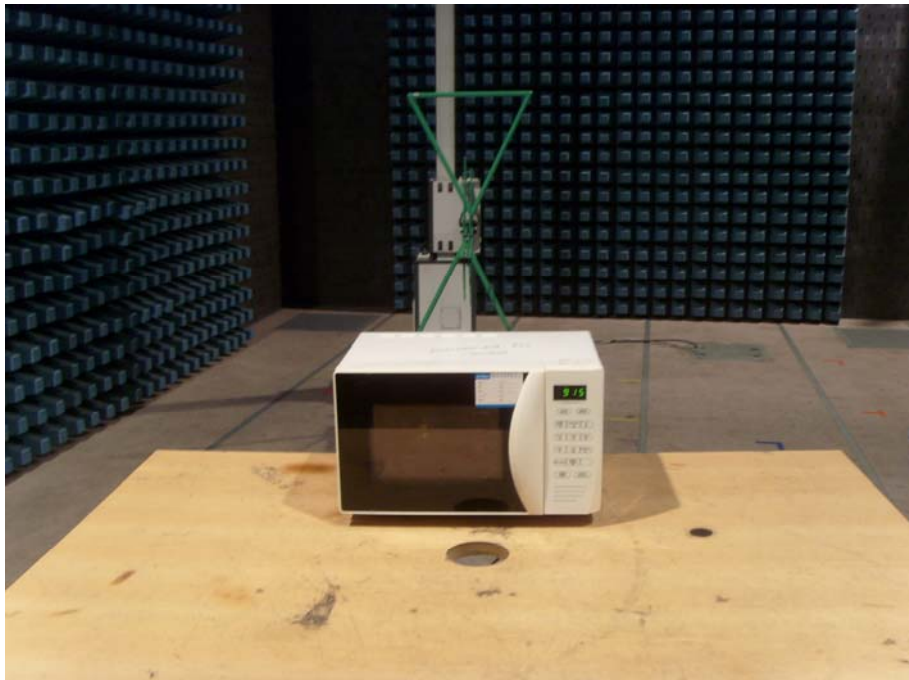

Test Set up Photo:

Radiation Hazard Test Set-up

Input Power Test Set-up

RF Output Power Test Set-Up

Operating Frequency Test Set-up

Conducted Emission Test Set-up

Radiated Emission Test Set-up (30~1000MHz)

Radiated Emission Test Set-up (1~25GHz)