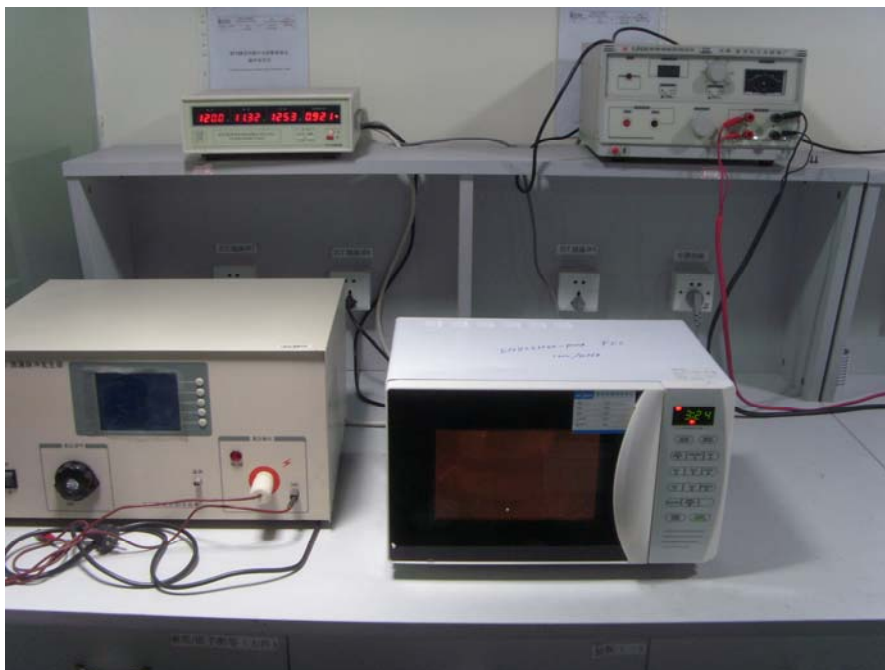

Test Set up Photo:

Radiation Hazard Test Set-up

Input Power Test Set-up

RF Output Power Test Set-Up

Operating Frequency Test Set-up

Conducted Emission Test Set-up

Radiated Emission Test Set-up (30~1000MHz)

Radiated Emission Test Set-up (1~25GHz)