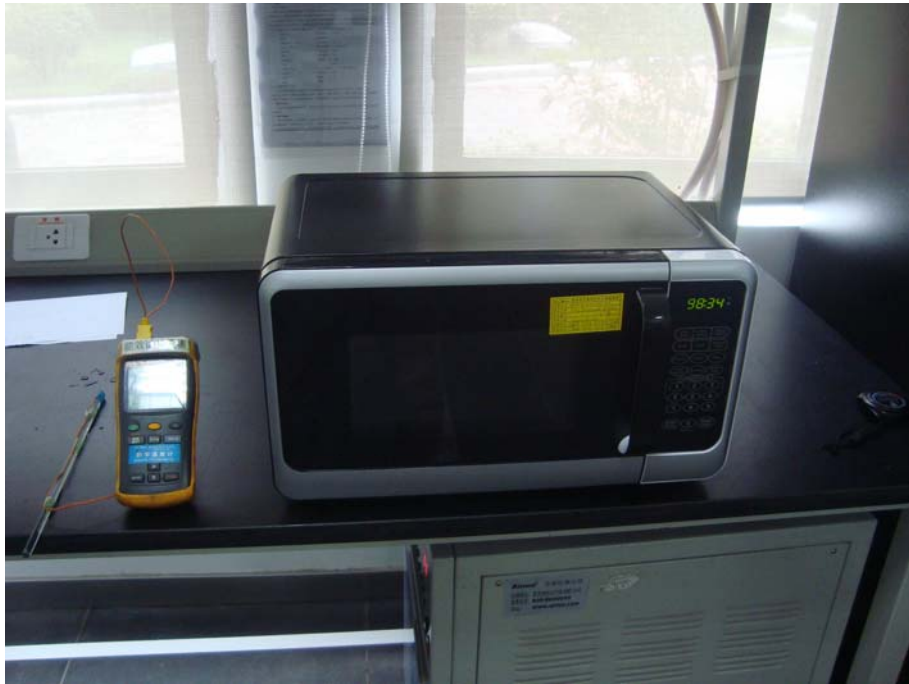

Test Set up Photos

Radiation Hazard Test Set-up

Input Power Test Set-Up

RF Output Power Test Set-Up

Operating Frequency Test Set-up

Conducted Emission Test Set-up:

Radiated Emission Test Set-up (30 -1,000MHz):

Radiated Emission Test Set-up (1-25GHz):