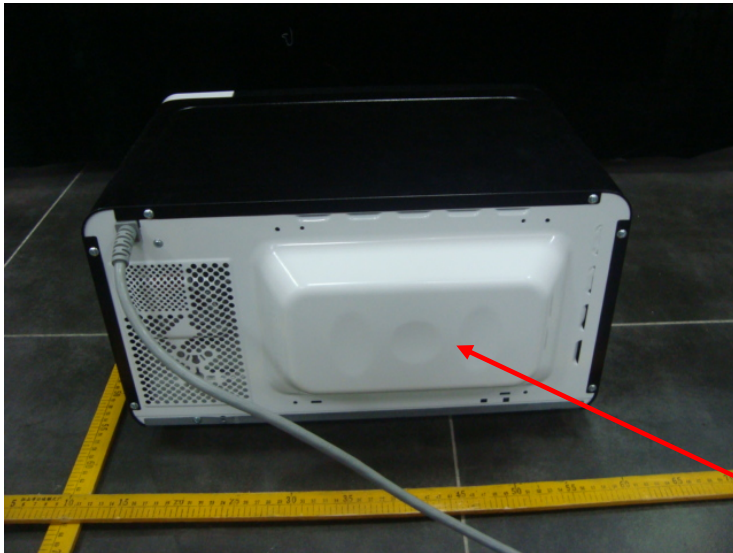

SIZE:160*50MM

 Model/Modelo: EM720LMD Household Microwave Oven (Not for commercial use) Input 120V~60Hz, Single Phase 1050W Output 700W, 2450MHz Serial No./ N'de serie: Manufacture Date / Date de fabrication:		FCC ID:VG8XM720LYY Guangdong Midea Microwave & Electrical Appliances Mfg. Co.,Ltd. Four à micro-ondes familial (non destine a l'usage commercial) Alimentation 120V~60Hz, monophasé 1050W Puissance 700W, 2450MHz Made in Shunde China / Fabricado en Shunde-China THIS DEVICE COMPLIES WITH DHHS RADIATION PERFORMANCE STANDARDS 21 CFR SUBCHAPTER J.
---	---	---

Label Location