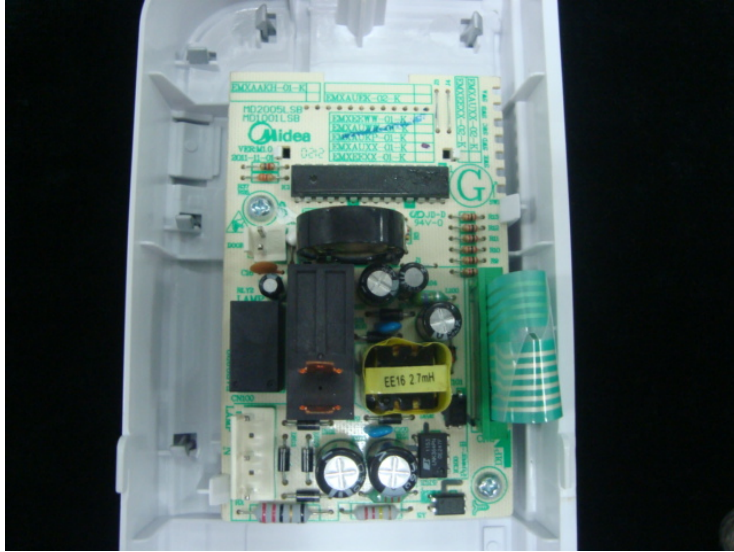

Internal photos

EUT model: EM720LMD

EUT- Inside View

Magnetron View

Power Filter Board -Front View

Power Filter Board -Rear View

Motherboard top view

Motherboard bottom view