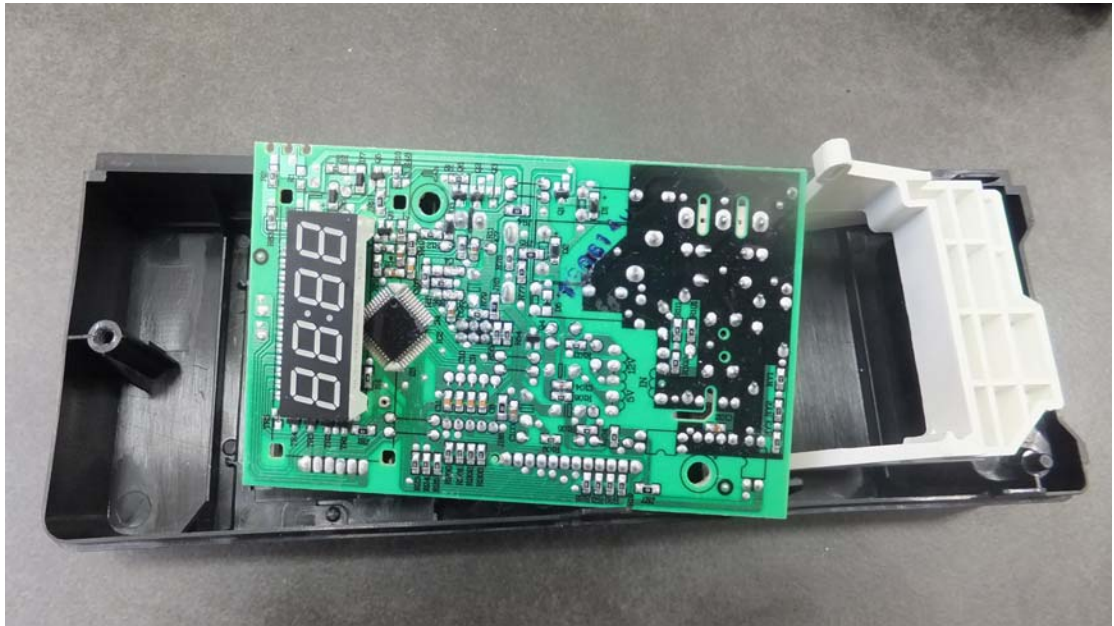

Internal Photos

EUT Model: EM720DGK

EUT Uncovered View

Magnetron Front View

Power Filter Board Top View

Power Filter Board Bottom View

Motherboard Top View

Motherboard -Bottom View