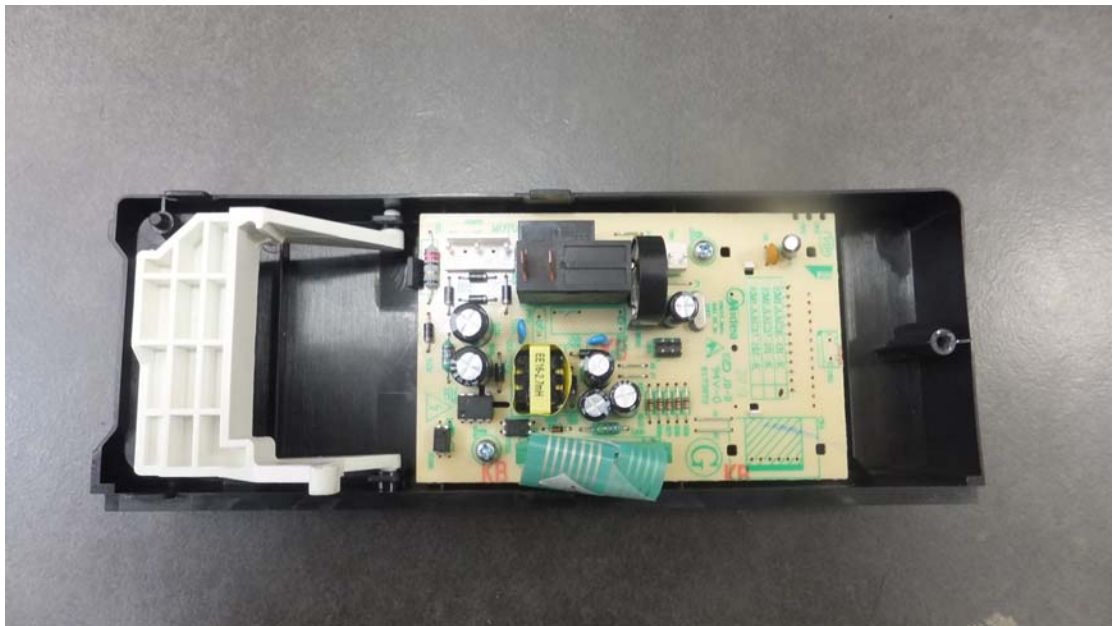

Internal Photos

EUT Model: EM720DGK

EUT Uncovered View

Magnetron Front View

Power Filter Board Top View

Power Filter Board Bottom View

Motherboard Top View

Motherboard -Bottom View