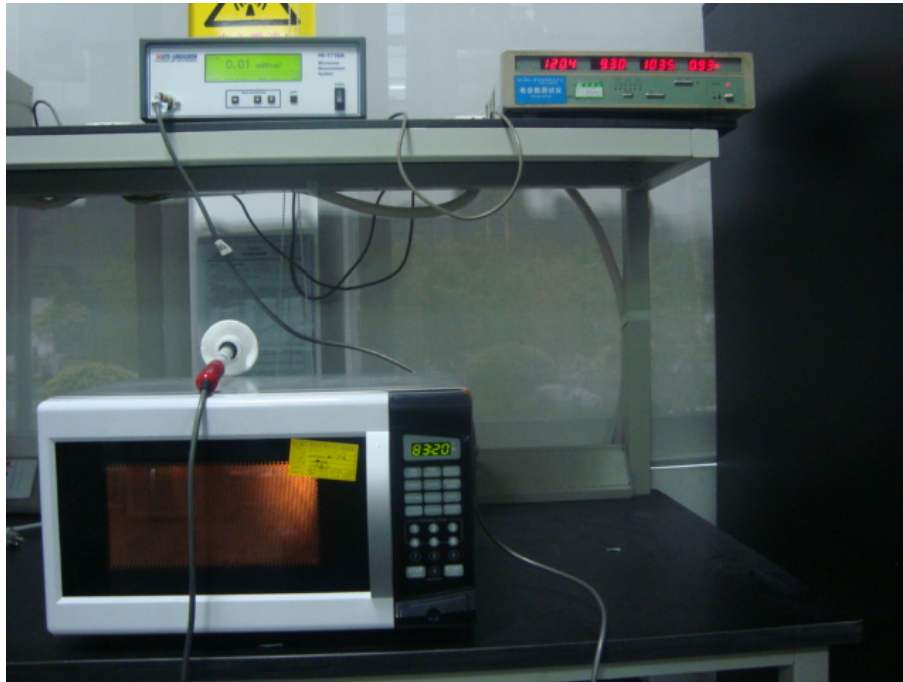

Test Set-up Photos

Radiation Hazard Test Set-up:

Input Power Test Set-Up :

RF Output Power Test Set-Up :

Operating Frequency Test Set-up:

Conducted Emission Test Set-up:

Radiated Emission Test Set-up (30~1000MHz):

Radiated Emission Test Set-up (1~25GHz) :