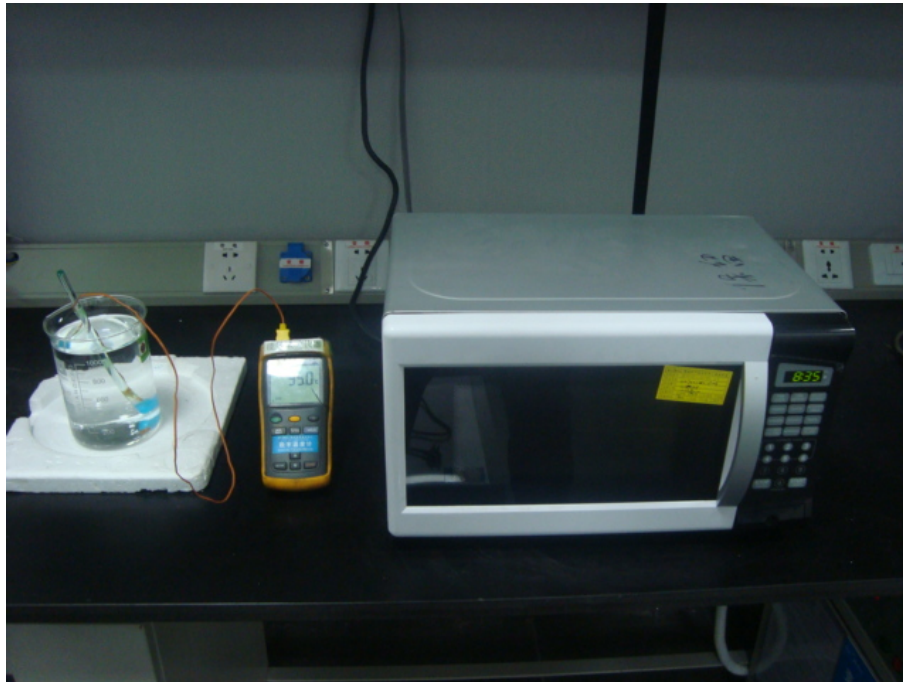

Test Set-up Photos

Radiation Hazard Test Set-up:

Input Power Test Set-Up :

RF Output Power Test Set-Up :

Operating Frequency Test Set-up:

Conducted Emission Test Set-up:

Radiated Emission Test Set-up (30~1000MHz):

Radiated Emission Test Set-up (1~25GHz) :