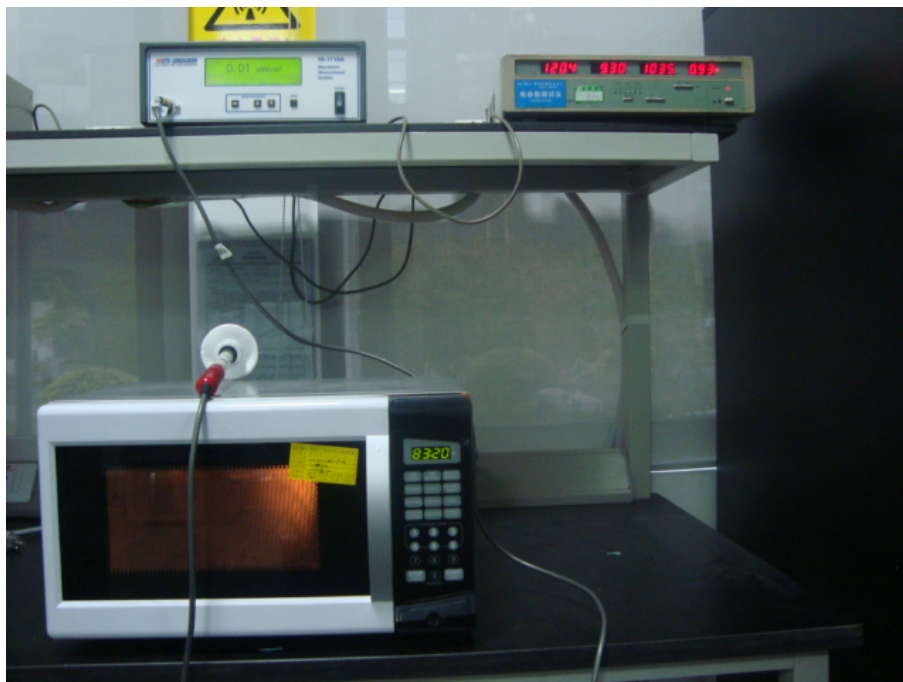

Test Set-up Photos

Radiation Hazard Test Set-up:

Input Power Test Set-Up :

RF Output Power Test Set-Up :

Operating Frequency Test Set-up:

Conducted Emission Test Set-up:

Radiated Emission Test Set-up (30~1000MHz):

Radiated Emission Test Set-up (1~25GHz) :