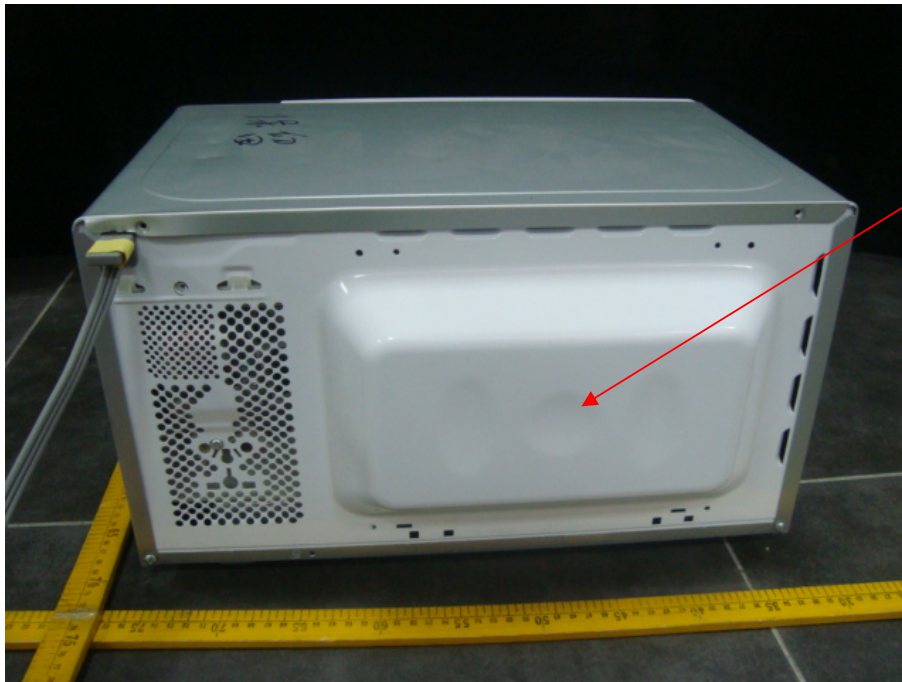

## FCC Label:

 <b>Model/Modelo: XM720CYY-PM</b> Household Microwave Oven (Not for commercial use) Input 120V~60Hz, Single Phase 1050W Output 700W, 2450MHz Serial No./ N°de serie: Manufacture Date / Date de fabrication:		FCC ID:VG8XM720CYY-PM Foshan Shunde Midea Microwave & Electrical Appliances Mfg. Co.,Ltd. Four à micro-ondes familial (non destine a l'usage commercial) Alimentation 120V~60Hz, monophasé 1050W Puissance 700W, 2450MHz Made in Shunde China / Fabricado en Shunde-China THIS DEVICE COMPLIES WITH DHHS RADIATION PERFORMANCE STANDARDS 21 CFR SUBCHAPTER J.
--	---	--