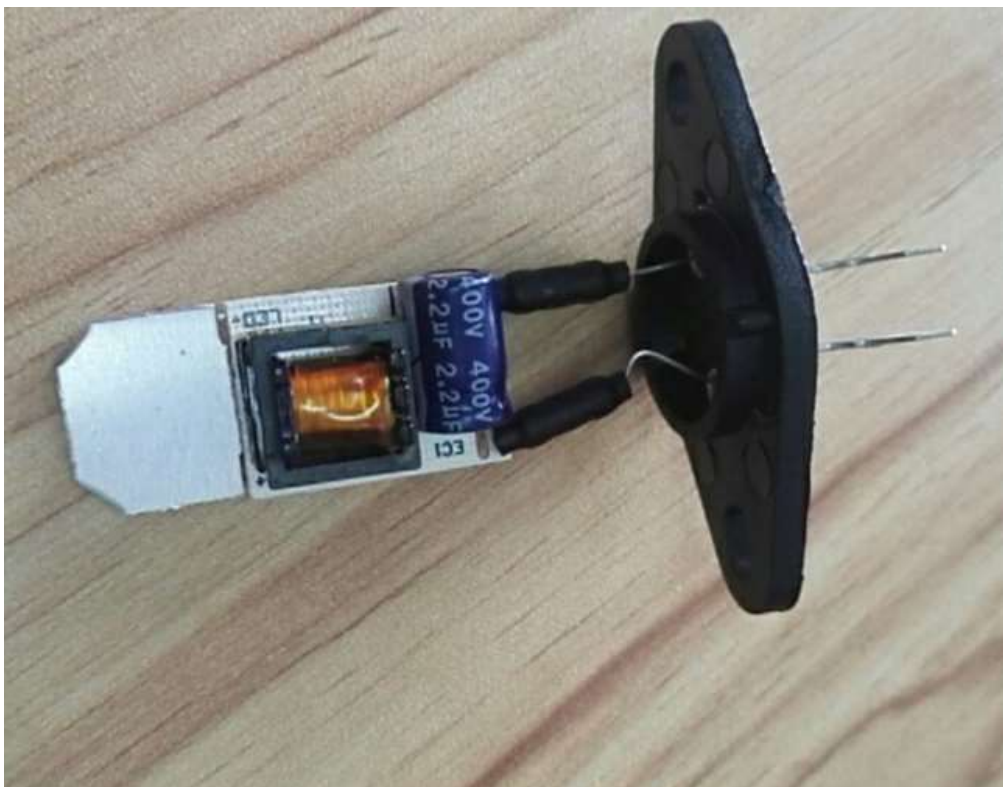

Internal Photo

LED Light Model: ZH187AW