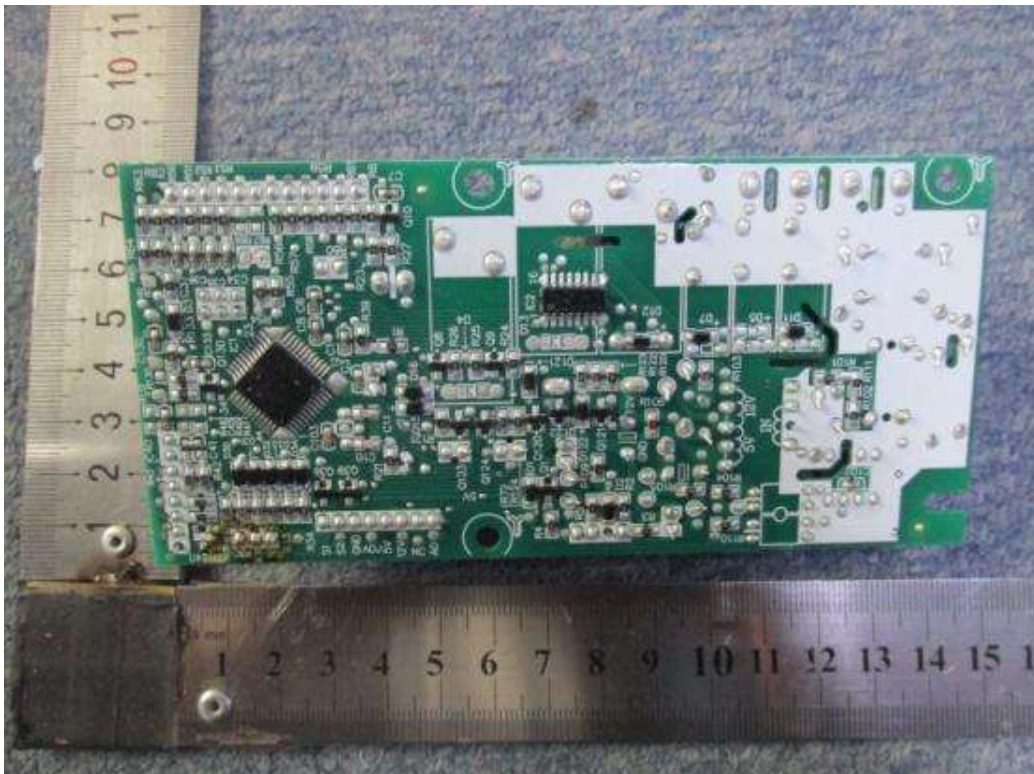

Internal Photo

LED Light Model: ZH187AW