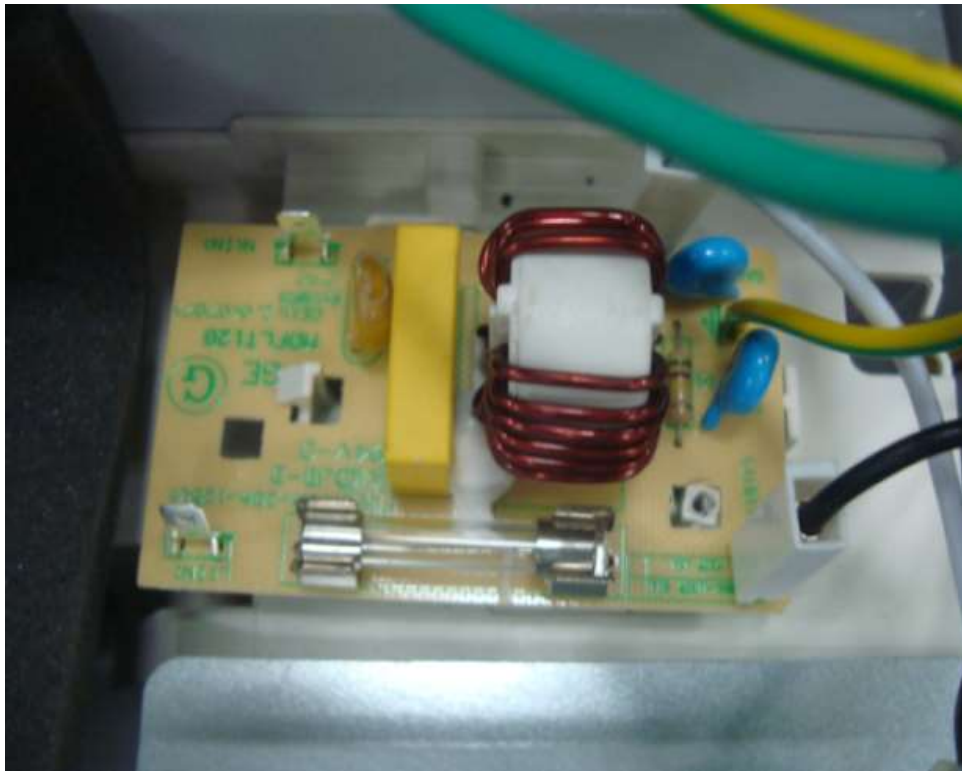

Internal Photo

LED Light Model: ZH187AW