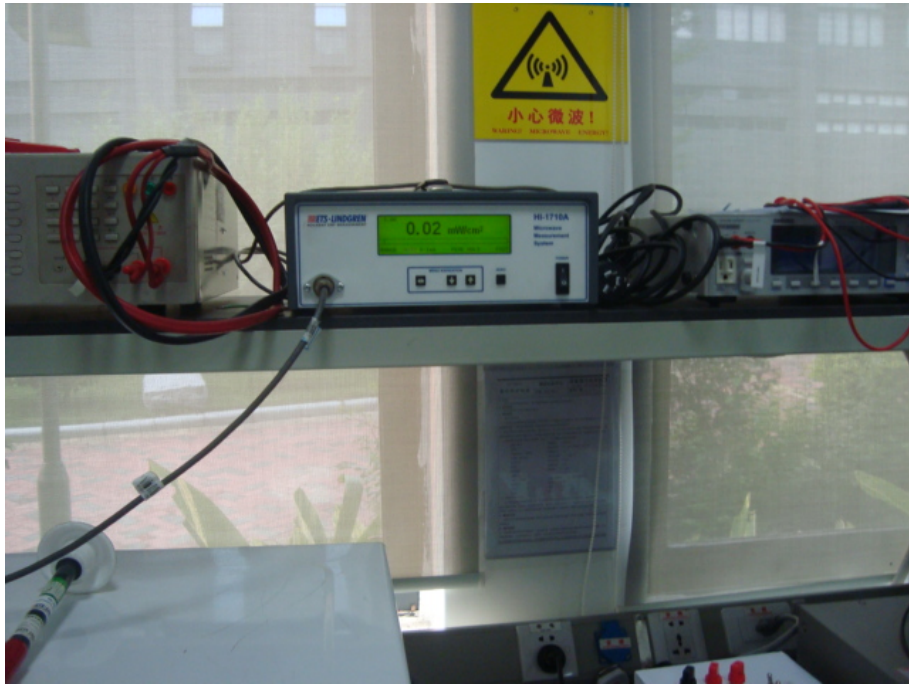

Test set up photos

Radiation Hazard Test Set-up

Input Power Test Set-Up

RF Output Power Test Set-Up

Operating Frequency Test Set-up

Conducted Emission Test Set-up

Radiated Emission Test Set-up (30 -1,000MHz)

Radiated Emission Test Set-up (1-25GHz)