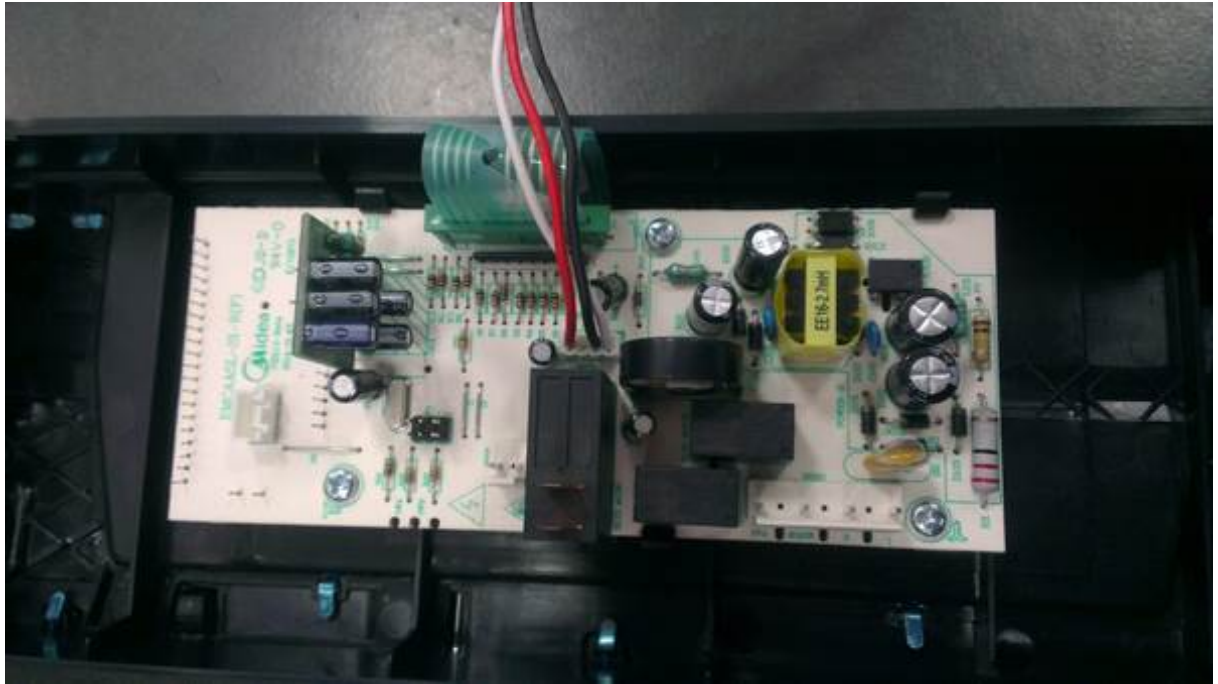

Internal Photos

EUT Model: EM245A5L-PV

EUT Uncovered View

Magnetron Front View

Mother board Top View

Mother board -Bottom View

Power Filter Board Top View

Power Filter Board Bottom View