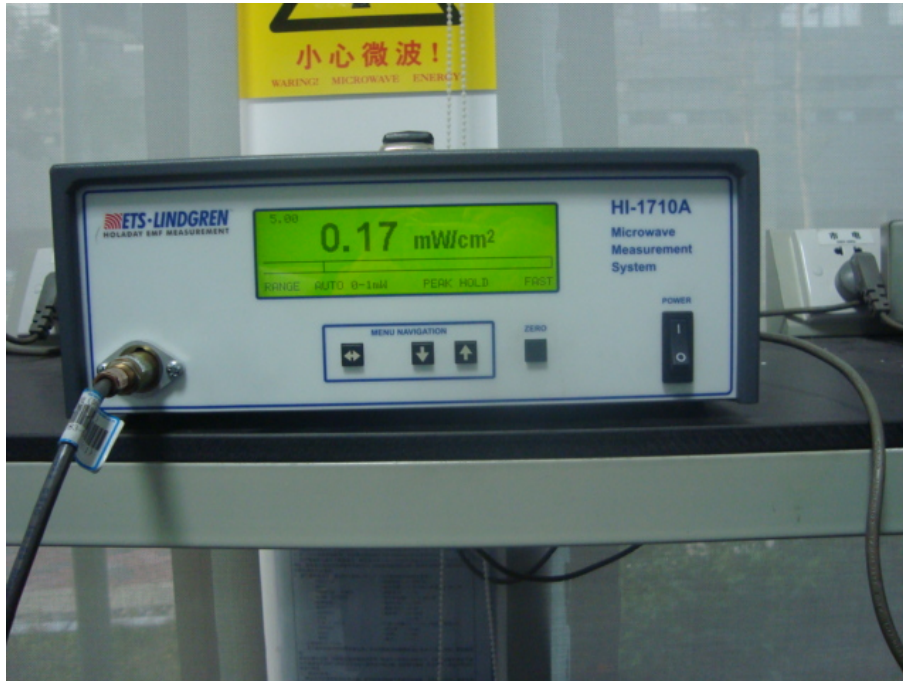

Test Set-up Photos

Radiation Hazard Test Set-up:

Input Power Test Set-Up :

RF Output Power Test Set-Up :

Operating Frequency Test Set-up:

Conducted Emission Test Set-up:

Radiated Emission Test Set-up (30~1000MHz):

Radiated Emission Test Set-up (1~25GHz) :