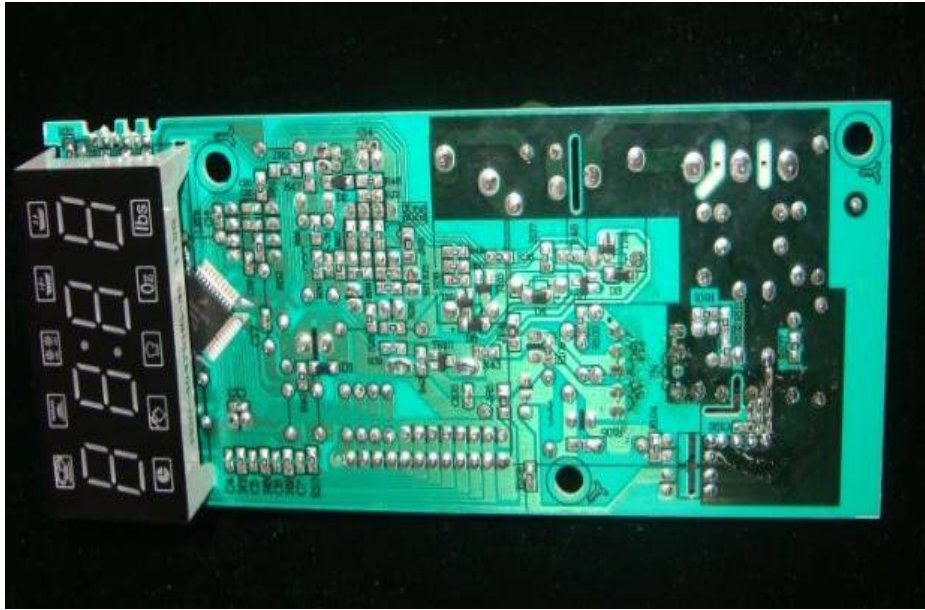

Internal Photos

EUT model:EM245AWR-P0

EUT Uncovered View

High Voltage Transformer View

Magnetron View

Power Filter Board -Front View

Power Filter Board -Rear View

Motherboard - Front View

Motherboard- Rear View