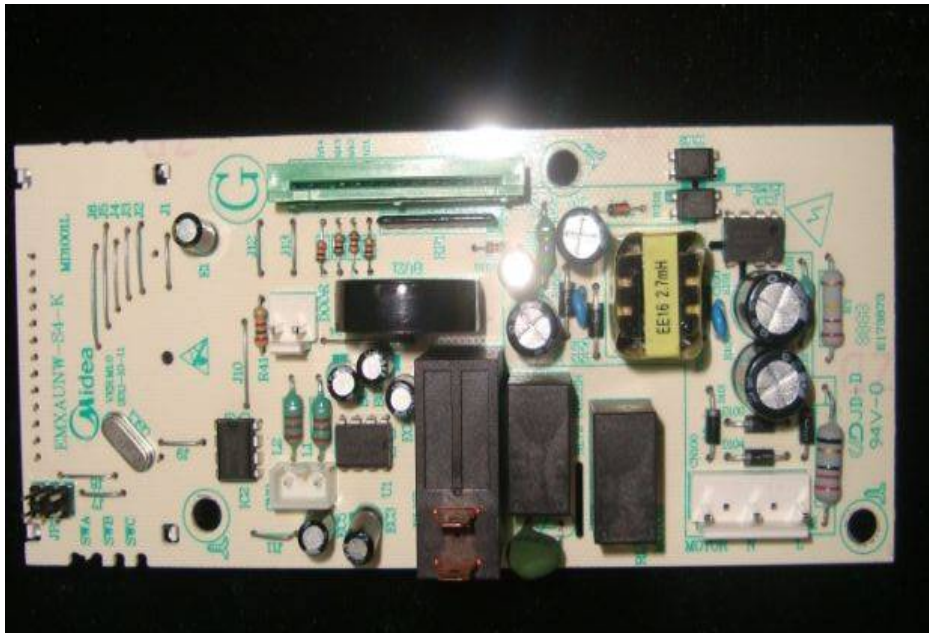

Internal Photos

EUT model:EM245AWR-P0

EUT Uncovered View

High Voltage Transformer View

Magnetron View

Power Filter Board -Front View

Power Filter Board -Rear View

Motherboard - Front View

Motherboard- Rear View