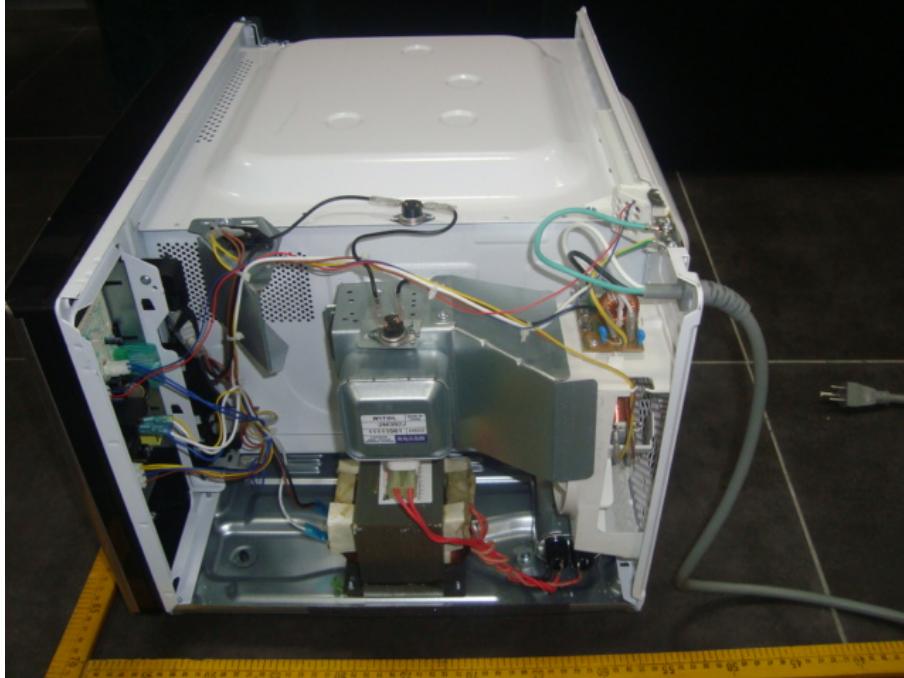

Internal Photos

EUT model:EM245AWR-P0

EUT Uncovered View

High Voltage Transformer View

Magnetron View

Power Filter Board -Front View

Power Filter Board -Rear View

Motherboard - Front View

Motherboard- Rear View