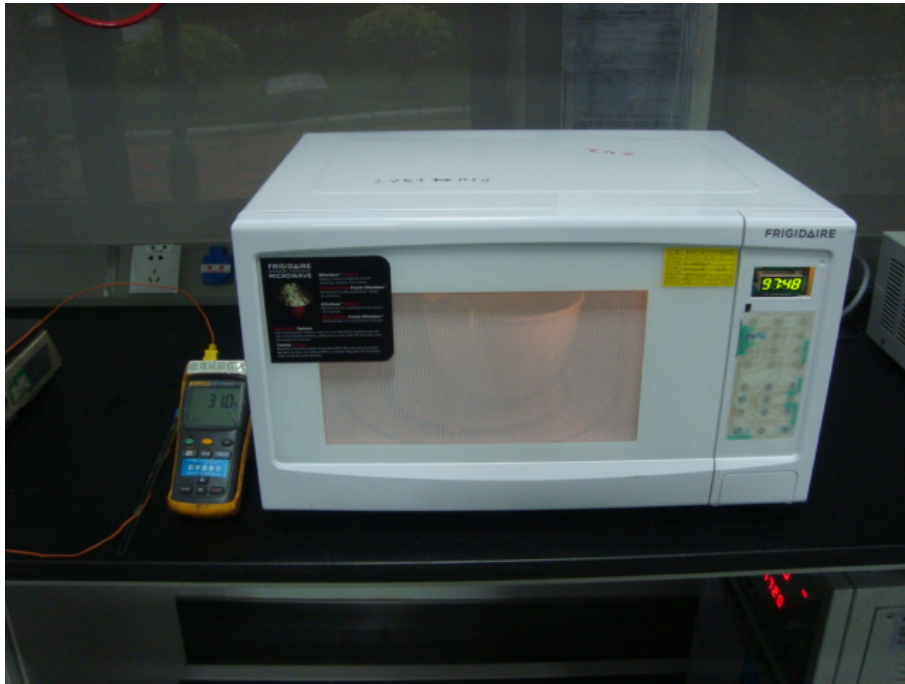

## Test Set up Photos

*Radiation Hazard Test Set-up*

*Input Power Test Set-Up*

***RF Output Power Test Set-Up***

***Operating Frequency Test Set-up***

***Conducted Emission Test Set-up:***

***Radiated Emission Test Set-up (30 -1,000MHz):***

***Radiated Emission Test Set-up (1-25GHz):***