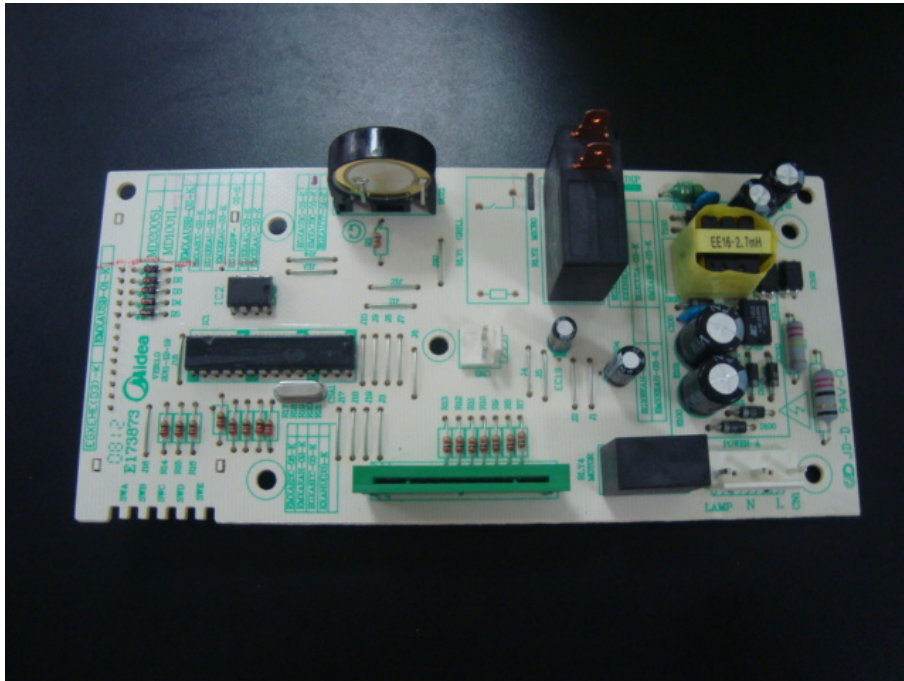

## Internal photos

EUT model: EM242AYY-P

*EUT Uncovered View*

*Magnetron Front View*

*Power Filter Board Top View*

*Power Filter Board Bottom View*

*Mother board front view for model:MD1001LSB*

*Mother board rear view for model:MD1001LSB*

*Mother board front view for model:MD1001LB*

*Mother board rear view for model:MD1001LB*