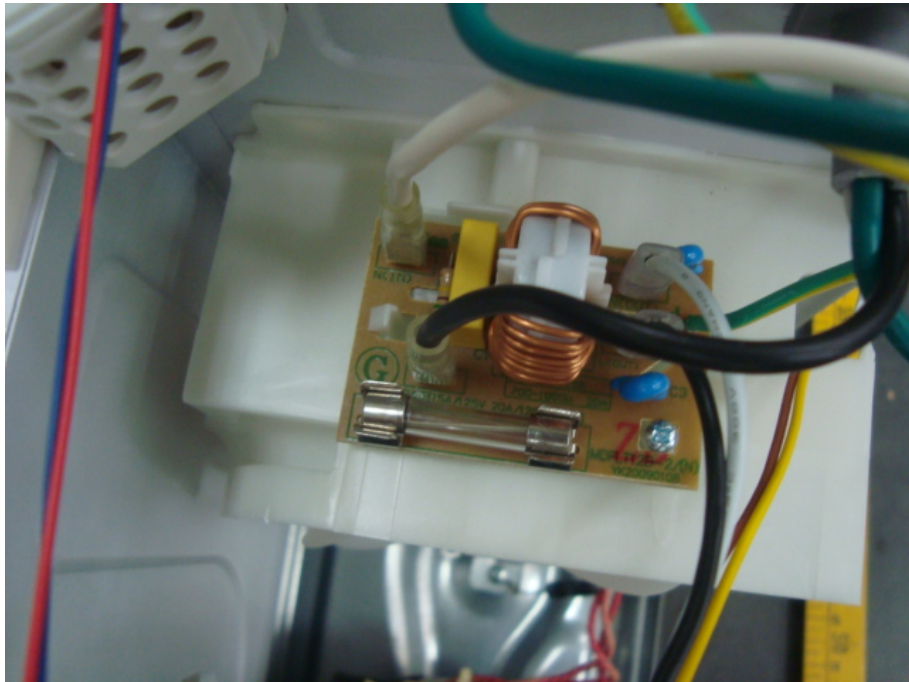

## Internal photos

EUT model: EM242AYY-P

*EUT Uncovered View*

*Magnetron Front View*

*Power Filter Board Top View*

*Power Filter Board Bottom View*

*Mother board front view for model:MD1001LSB*

*Mother board rear view for model:MD1001LSB*

*Mother board front view for model:MD1001LB*

*Mother board rear view for model:MD1001LB*