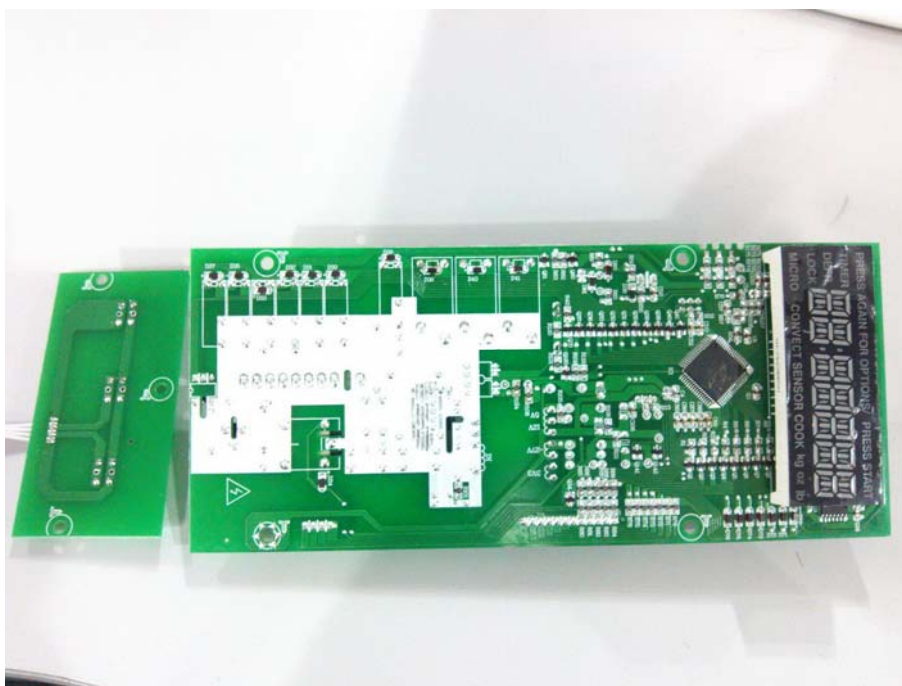

EUT Sample Photos for Model EM159KII

Uncovered View

Magnetron Front View

Power Filter Board Top View

Power Filter Board Bottom View

Motherboard - Top View

Motherboard -Bottom View