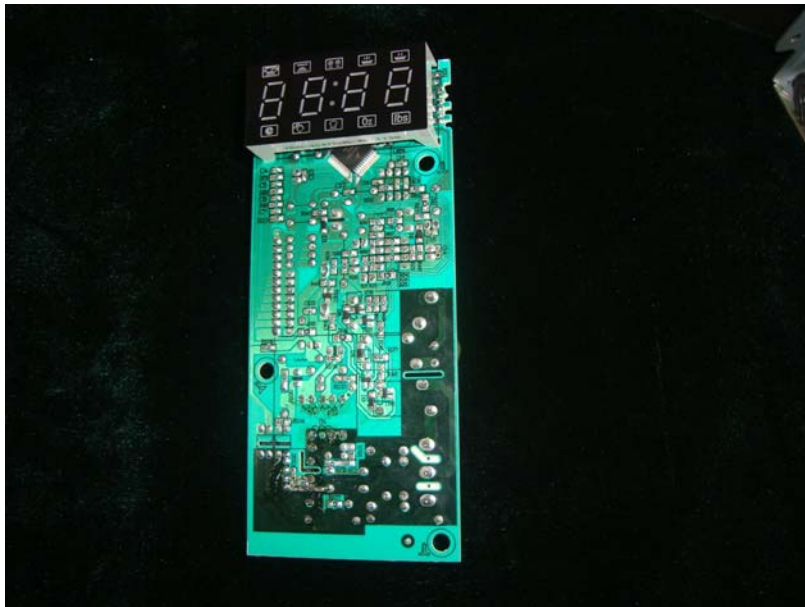

## Internal photos

**EUT model: EM145AYY-P**

**EUT- Inside View**

**Magnetron View**

**Power Filter Board -Front View**

**Power Filter Board -Rear View**

**Motherboard #1 Top View**

**Motherboard #1 Bottom View**

**Motherboard #2 Top View**

**Motherboard #2 Bottom View**