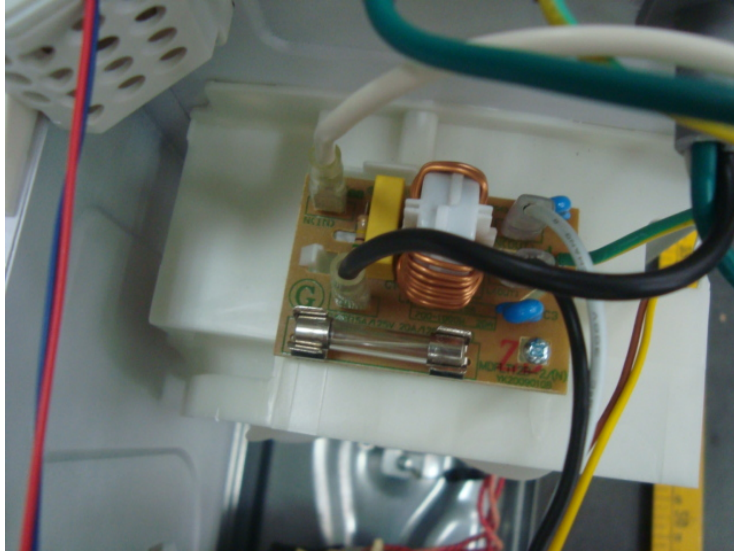

Internal photos

EUT model: EM142AYY-P

EUT- Inside View

Magnetron View

Power Filter Board -Front View

Power Filter Board -Rear View

Mother board front view for model:MD1001LSB

Mother board rear view for model:MD1001LSB

Mother board front view for model:MD1001LB

Mother board rear view for model:MD1001LB