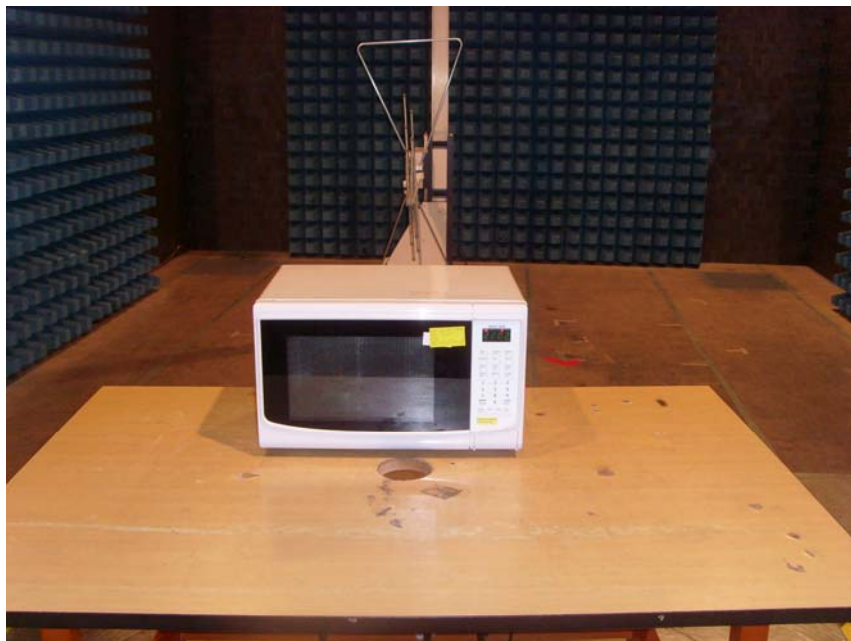

Test photos

Radiation Hazard Test Set-up:

Input Power Test Set-Up :

RF Output Power Test Set-Up :

Operating Frequency Test Set-up:

Conducted Emission Test Set-up:

Radiated Emission Test Set-up (30~1000MHz):

Radiated Emission Test Set-up (1~25GHz) :