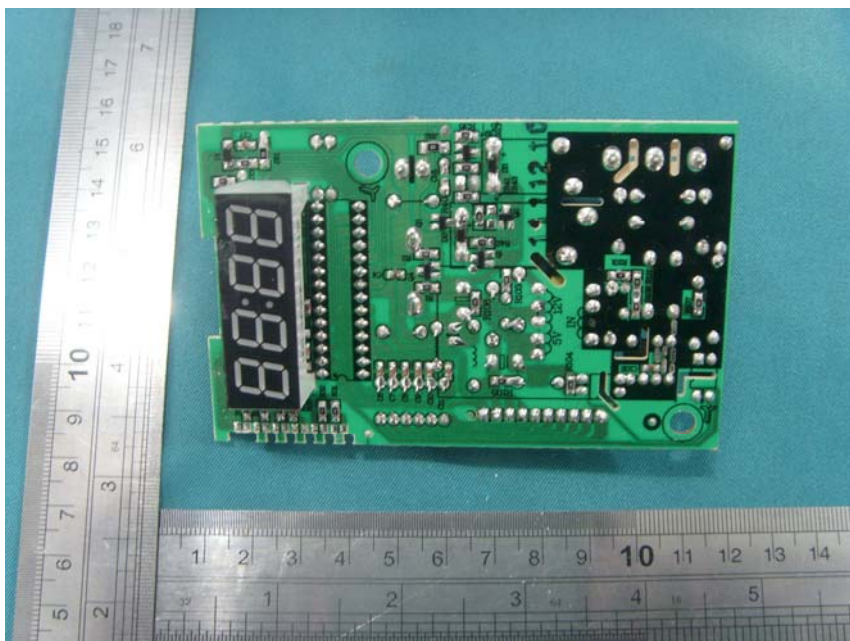

# *Internal photos*

*EUT model: EM136AMW*

*EUT- Inside View*

*Magnetron View*

***Power Filter Board -Front View***

***Power Filter Board -Rear View***

***Motherboard top view with model MD1001LS***

***Motherboard bottom view with model MD1001LS***

***Motherboard top view with model MD1001LSB***

***Motherboard bottom view with model MD1001LSB***