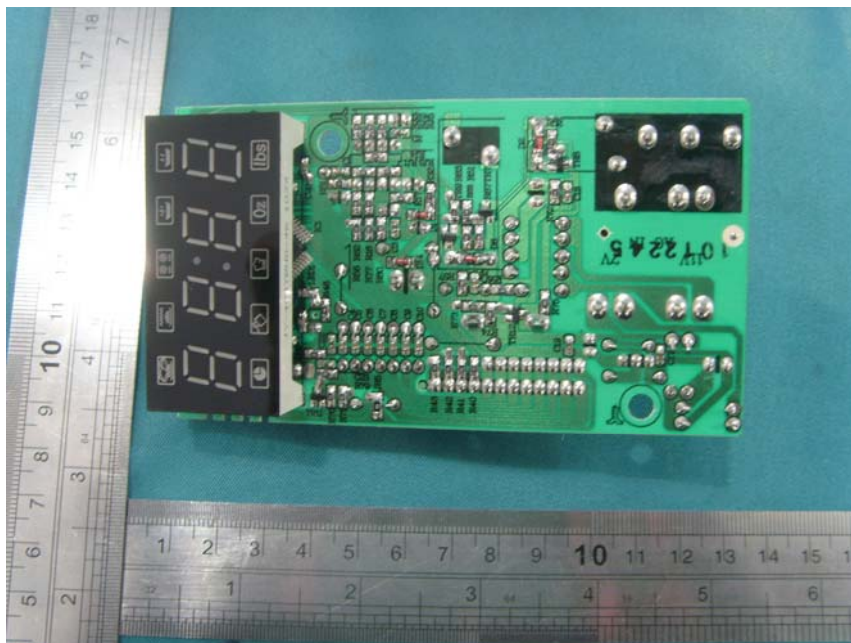

# *Internal photos*

*EUT model: EM136AMW*

*EUT- Inside View*

*Magnetron View*

***Power Filter Board -Front View***

***Power Filter Board -Rear View***

***Motherboard top view with model MD1001LS***

***Motherboard bottom view with model MD1001LS***

***Motherboard top view with model MD1001LSB***

***Motherboard bottom view with model MD1001LSB***