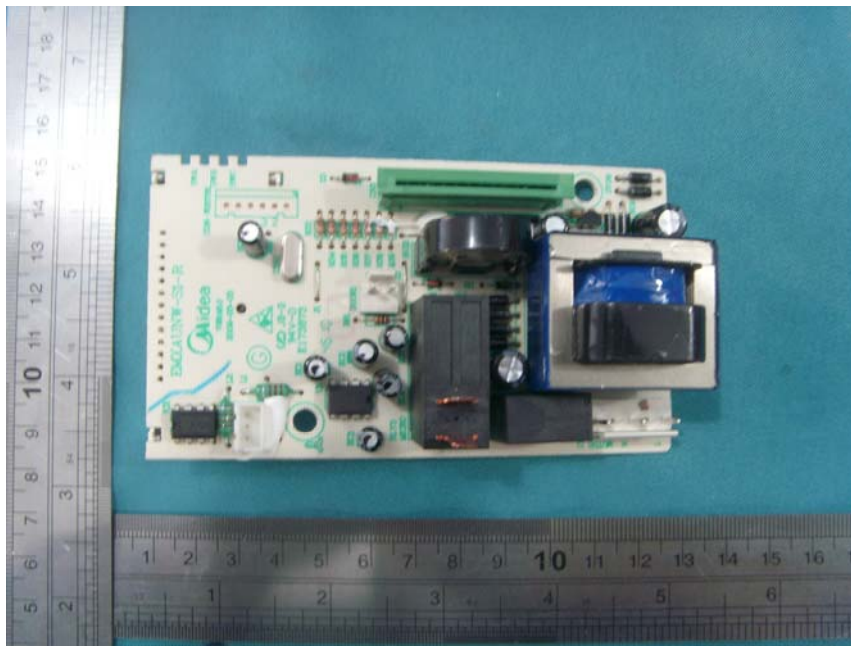

# *Internal photos*

*EUT model: EM136AMW*

*EUT- Inside View*

*Magnetron View*

***Power Filter Board -Front View***

***Power Filter Board -Rear View***

***Motherboard top view with model MD1001LS***

***Motherboard bottom view with model MD1001LS***

***Motherboard top view with model MD1001LSB***

***Motherboard bottom view with model MD1001LSB***