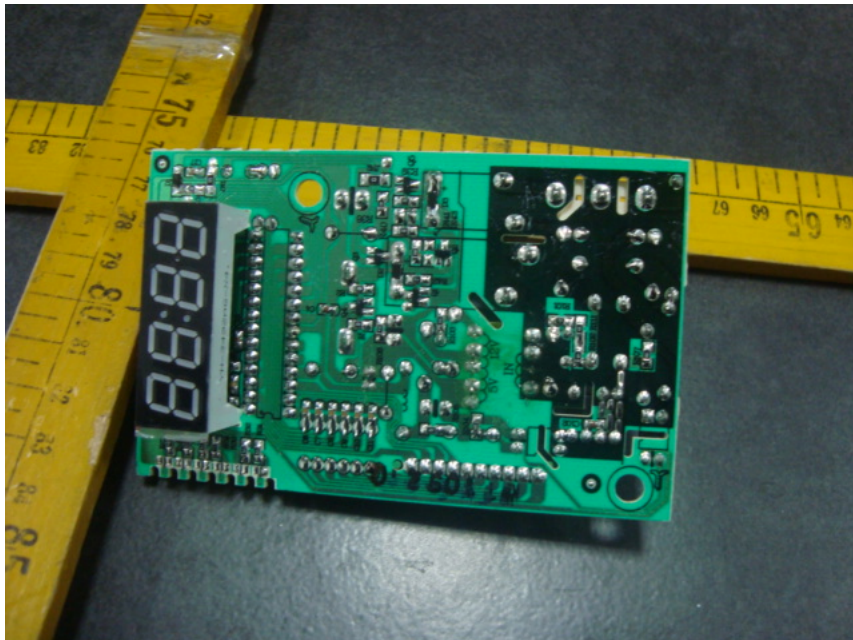

## Internal photos

**EUT model: EM134AYY**

**EUT- Inside View**

**Magnetron View**

**Power Filter Board -Front View**

**Power Filter Board -Rear View**

**Motherboard top view(MD1001LSB)**

**Motherboard bottom view(MD1001LSB)**

**Motherboard top view (MD1001LB)**

**Motherboard bottom view (MD1001LB)**