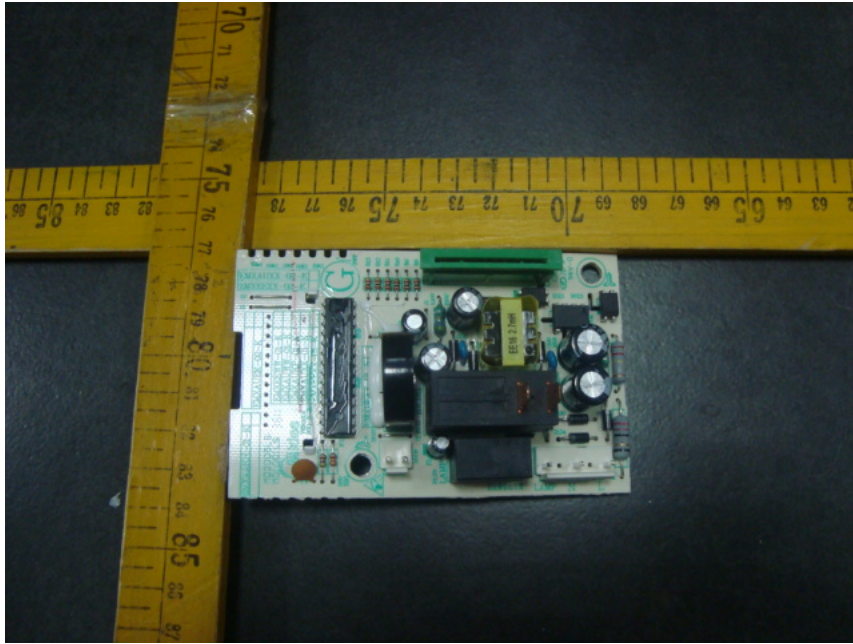

## Internal photos

**EUT model: EM134AYY**

**EUT- Inside View**

**Magnetron View**

**Power Filter Board -Front View**

**Power Filter Board -Rear View**

**Motherboard top view(MD1001LSB)**

**Motherboard bottom view(MD1001LSB)**

**Motherboard top view (MD1001LB)**

**Motherboard bottom view (MD1001LB)**