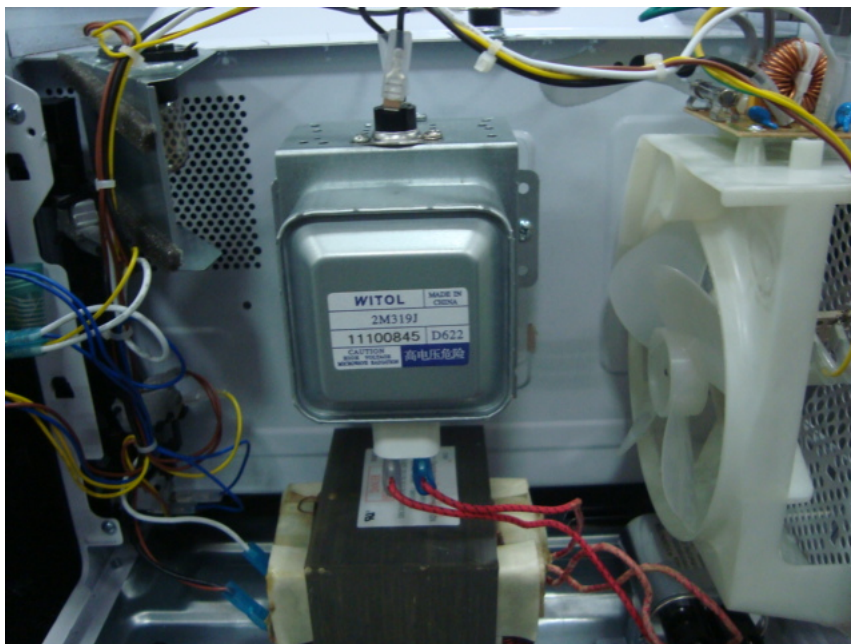

## Internal photos

**EUT model: EM134AYY**

**EUT- Inside View**

**Magnetron View**

**Power Filter Board -Front View**

**Power Filter Board -Rear View**

**Motherboard top view(MD1001LSB)**

**Motherboard bottom view(MD1001LSB)**

**Motherboard top view (MD1001LB)**

**Motherboard bottom view (MD1001LB)**