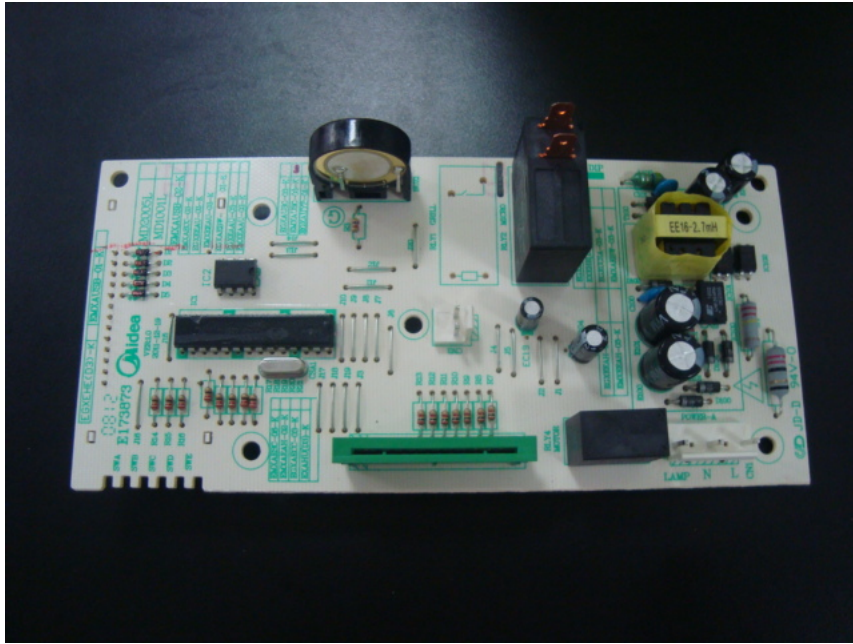

## Internal photos

**EUT model: EM134AYY**

**EUT- Inside View**

**Magnetron View**

**Power Filter Board -Front View**

**Power Filter Board -Rear View**

**Motherboard top view(MD1001LSB)**

**Motherboard bottom view(MD1001LSB)**

**Motherboard top view (MD1001LB)**

**Motherboard bottom view (MD1001LB)**