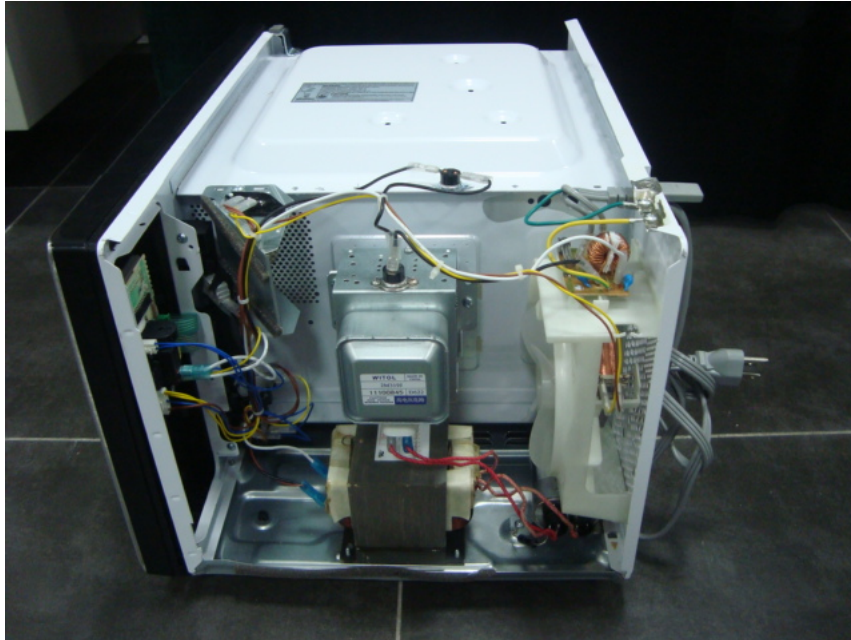

## Internal photos

**EUT model: EM134AYY**

**EUT- Inside View**

**Magnetron View**

**Power Filter Board -Front View**

**Power Filter Board -Rear View**

**Motherboard top view(MD1001LSB)**

**Motherboard bottom view(MD1001LSB)**

**Motherboard top view (MD1001LB)**

**Motherboard bottom view (MD1001LB)**