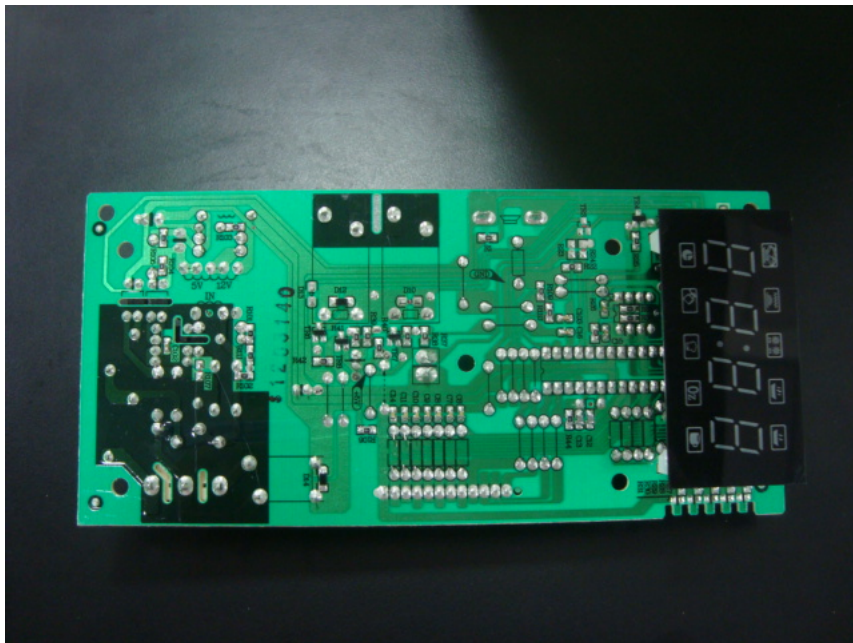

## Internal photos

**EUT model: EM134AYY**

**EUT- Inside View**

**Magnetron View**

**Power Filter Board -Front View**

**Power Filter Board -Rear View**

**Motherboard top view(MD1001LSB)**

**Motherboard bottom view(MD1001LSB)**

**Motherboard top view (MD1001LB)**

**Motherboard bottom view (MD1001LB)**