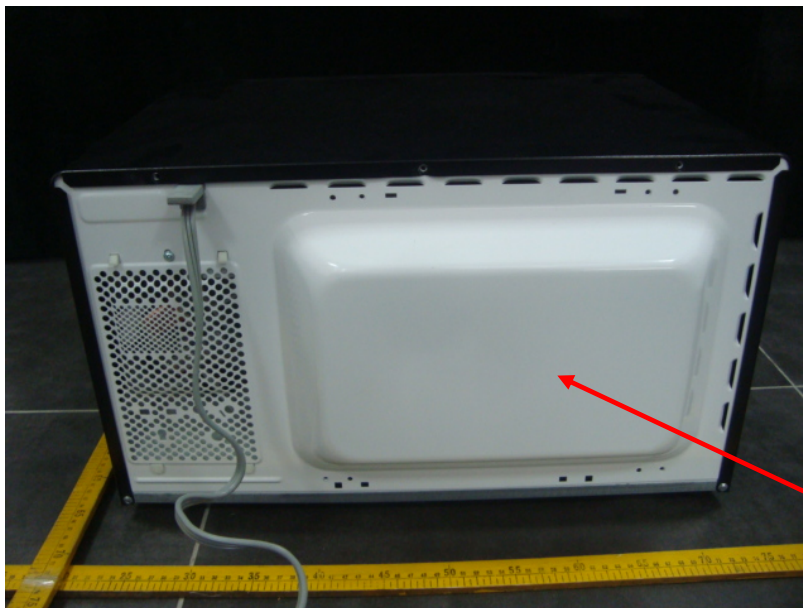

SIZE:160*50MM

 Model/Modelo: EM134AYY Household Microwave Oven (Not for commercial use) Input 120V~60Hz, Single Phase 1500W Output 1100W, 2450MHz Serial No./ N°de serie: Manufacture Date / Date de fabrication:		FCC ID:VG8XM134AYY Guangdong Midea Microwave & Electrical Appliances Mfg. Co.,Ltd. Four à micro-ondes familial (non destine a l'usage commercial) Alimentation 120V~60Hz, monophasé 1500W Puissance 1100W, 2450MHz Made in Shunde China / Fabricado en Shunde-China THIS DEVICE COMPLIES WITH DHHS RADIATION PERFORMANCE STANDARDS 21 CFR SUBCHAPTER J.
---	---	--

Label Location