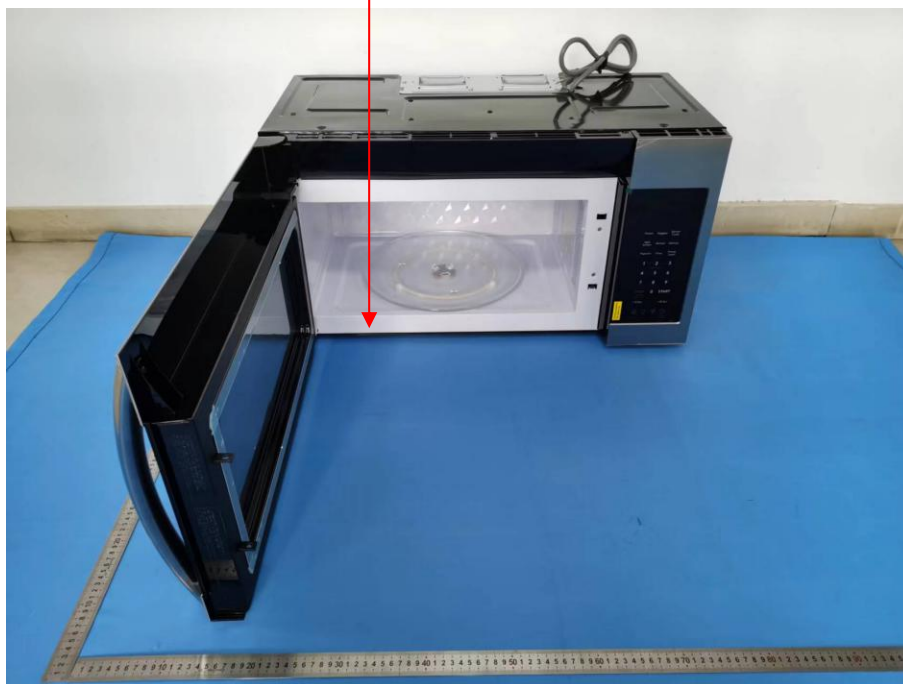

FCC ID Label

 MICROWAVE OVEN MODEL: TM053K6AS-P0H HOUSEHOLD USE ONLY MADE IN CHINA	POWER SUPPLY: 120V~ 60Hz RATED INPUT(Microwave):1500W RATED OUTPUT(Microwave):1000W MICROWAVE FREQUENCY:2450MHZ FCC ID:VG8XM053KYY MANUFACTURE DATE:MM.YYYY THIS DEVICE COMPLIES WITH DHHS RADIATION PERFORMANCE STANDARDS 21 CFR SUBCHAPTER J. Guangdong Midea Kitchen Appliances Manufacturing Co.,Ltd. No.6,Yong An Road,Beijiao,Shunde,Foshan.	 WARNING: Cancer and Reproductive Harm- www.p65warnings.ca.gov	 LISTED 54NJ E214180
---	--	--	---

FCC ID Label Location Information

The label shown shall be permanently affixed at a conspicuous location on the device and be readily visible to the user at the time purchase (Labeling requirements per 2.925)