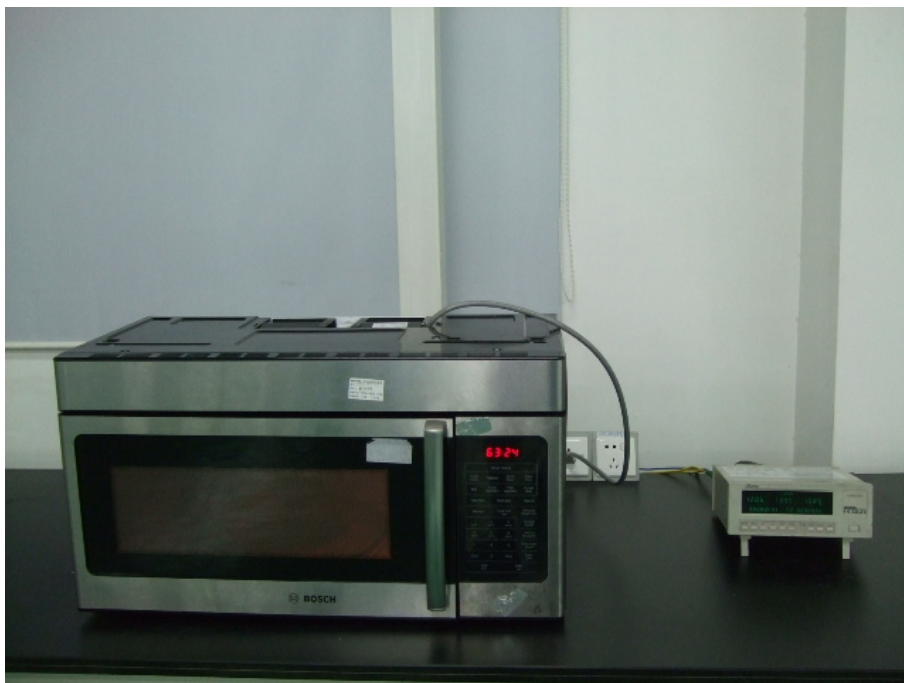

Test Set up Photo:

Radiation Hazard Test Set-up

Input Power Test Set-up

RF Output Power Test Set-Up

Operating Frequency Test Set-up

Conducted Emission Test Set-up

Radiated Emission Test Set-up (30~1000MHz)

Radiated Emission Test Set-up (1~25GHz)