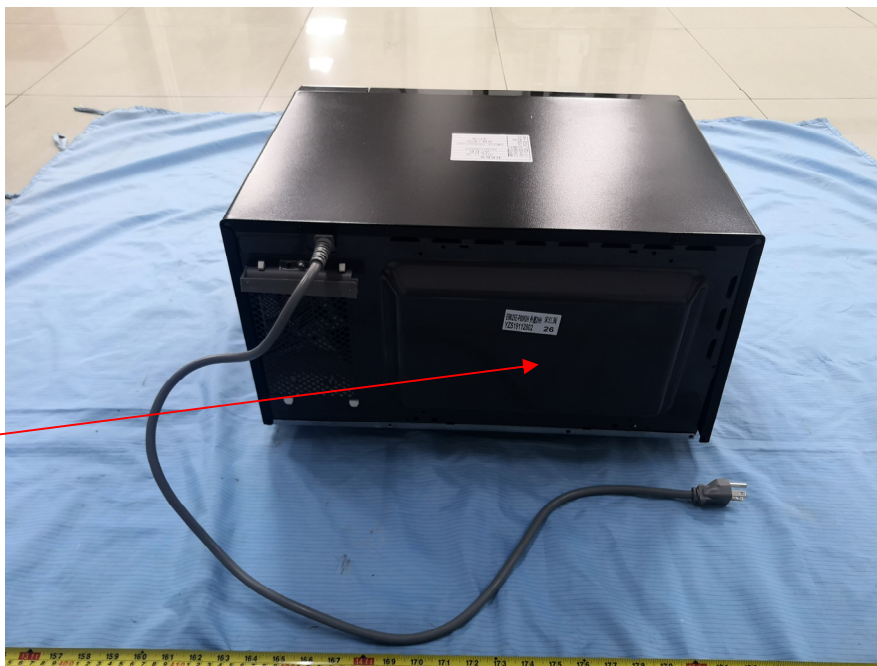

EXHIBIT A - FCC ID LABEL AND LOCATION

FCC ID Label

150mm

 Midea MICROWAVE OVEN(HOUSEHOLD) MODEL NO / N° DE MODÈLE EM031M2HH	NOT FOR COMMERCIAL USE NON DESTINÉ À UN USAGE COMMERCIAL Csid/ID_SAV CPH	MADE IN CHINA/FABRIQUÉ EN CHINE SHUNDE, CHINA/CHINE MANUFACTURED / FABRIQUÉ SERIAL NO / N° DE SÉRIE XXXXXXXXXX NORMAL MAX OUTPUT POWER 1500W PUISSANCE DE SORTIE MAXIMALE 1000W	 Energy Verified Rendement Énergétique Vérifié  LISTED 54NJ E214180 PN:1607000817864
Guangdong Midea Kitchen Appliances Manufacturing Co., Ltd., No 6 Yongan Road., Beijiao, Shunde, Foshan City, GuangDong, China 528311		FCCID:VG8XM031MYY	

FCC ID Label Location Information

Label here

Specifications: Text is Black or white in color and is left justified. Labels are printed in indelible ink on permanent adhesive backing or silk-screened onto the EUT or shall be affixed at a conspicuous location on the EUT.