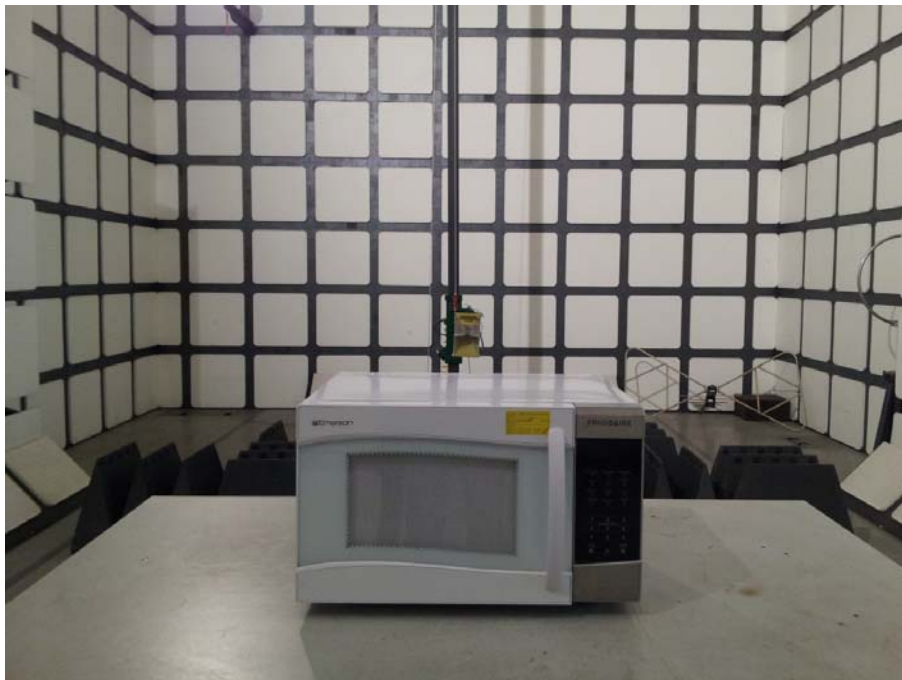

Test Photos

Radiation Hazard Test Set-up:

Input Power Test Set-Up :

RF Output Power Test Set-Up :

Operating Frequency Test Set-up:

Conducted Emission Test Set-up:

Radiated Emission Test Set-up (30~1000MHz):

Radiated Emission Test Set-up (1~25GHz) :