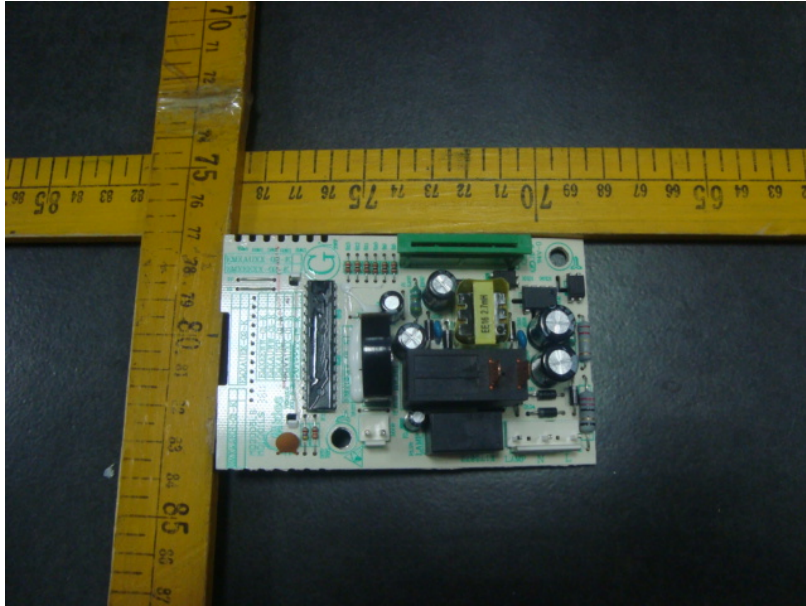

## Internal photos

**EUT model: EM028AYY**

**EUT- Inside View**

**Magnetron View**

**Power Filter Board -Front View**

**Power Filter Board -Rear View**

**Motherboard top view#1**

**Motherboard bottom view#1**

**Motherboard top view#2**

**Motherboard bottom view#2**