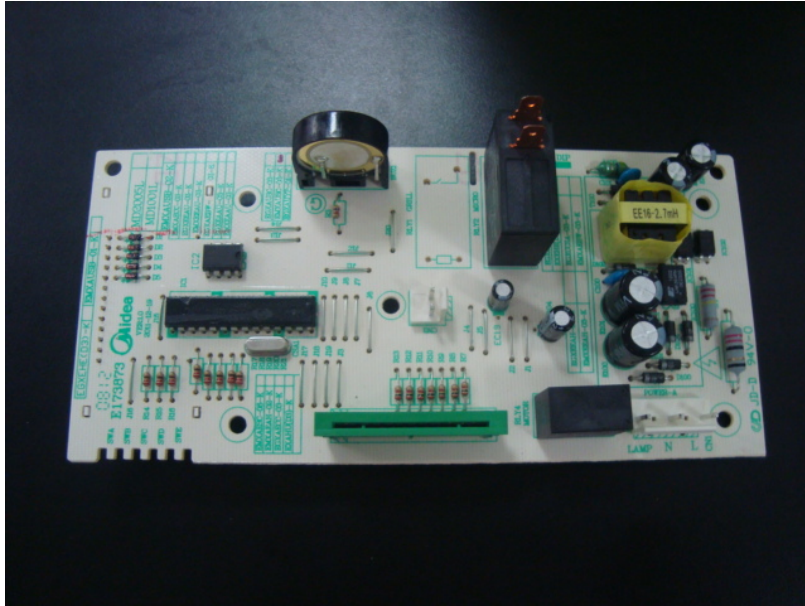

## Internal photos

**EUT model: EM028AYY**

**EUT- Inside View**

**Magnetron View**

**Power Filter Board -Front View**

**Power Filter Board -Rear View**

**Motherboard top view#1**

**Motherboard bottom view#1**

**Motherboard top view#2**

**Motherboard bottom view#2**