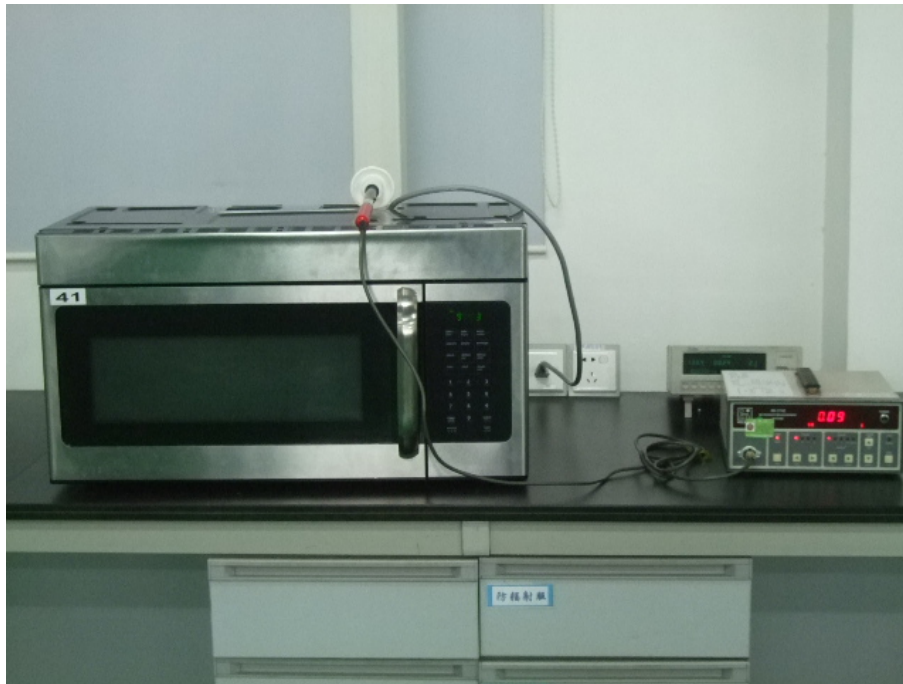

Test Set up Photo:

Radiation Hazard Test Set-up

Input Power Test Set-up

RF Output Power Test Set-Up

Operating Frequency Test Set-up

Conducted Emission Test Set-up

Radiated Emission Test Set-up (30~1000MHz)

Radiated Emission Test Set-up (1~25GHz)