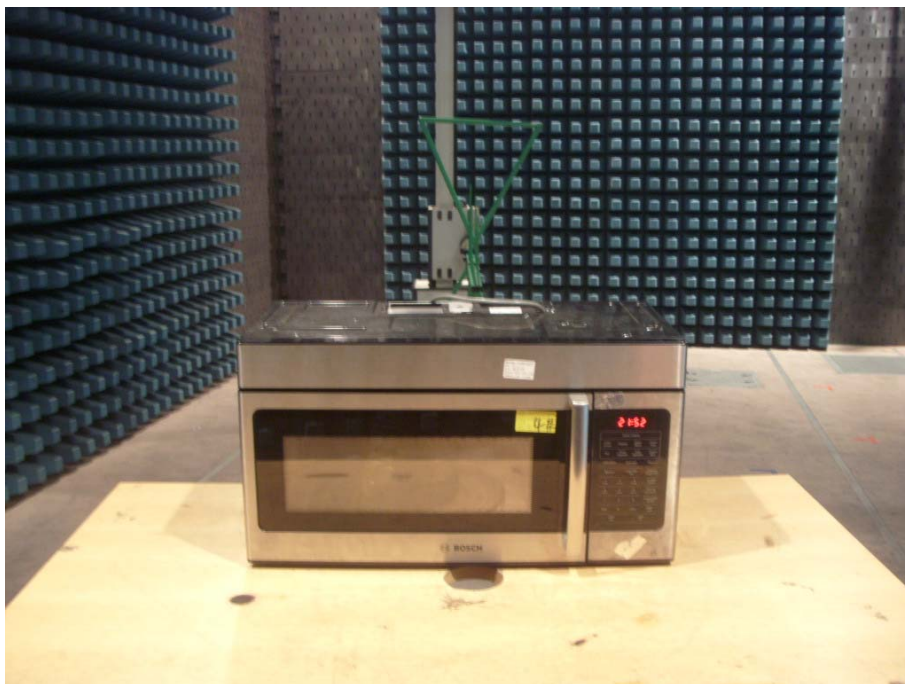

Test Set up Photo:

Radiation Hazard Test Set-up

Input Power Test Set-up

RF Output Power Test Set-Up

Operating Frequency Test Set-up

Conducted Emission Test Set-up

Radiated Emission Test Set-up (30~1000MHz)

Radiated Emission Test Set-up (1~25GHz)