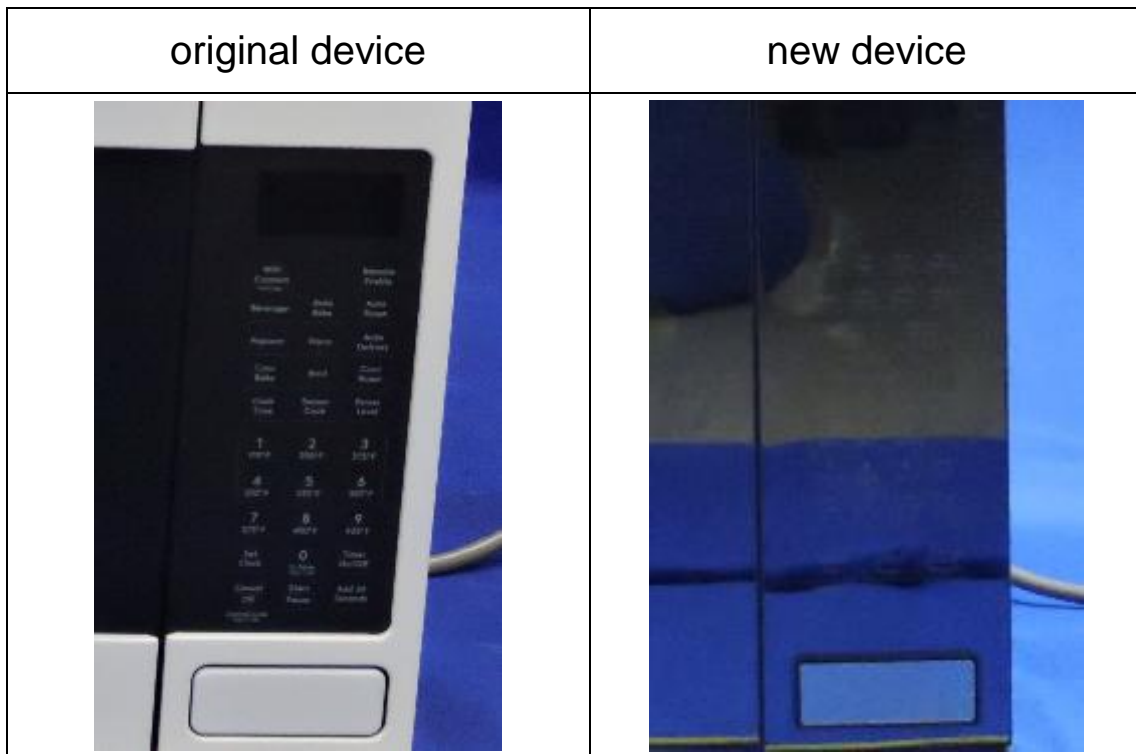

Differences Description

We Guangdong Midea Kitchen Appliances Manufacturing Co.,Ltd. state:

Product: Microwave oven
Model Name: TC042A2GM-S(GE),TC042A##-S(GE),
TC042A***-S(GE)
FCC ID: VG8XC042AYYGEW

The electrical circuit design, components used and internal wiring for above models are identical, the control panel of the original device uses the buttons, and the new device uses the touch, the control panel PCB has some changes. Only added reports, schematic diagram of the control panel, label, EUT photo for these change.