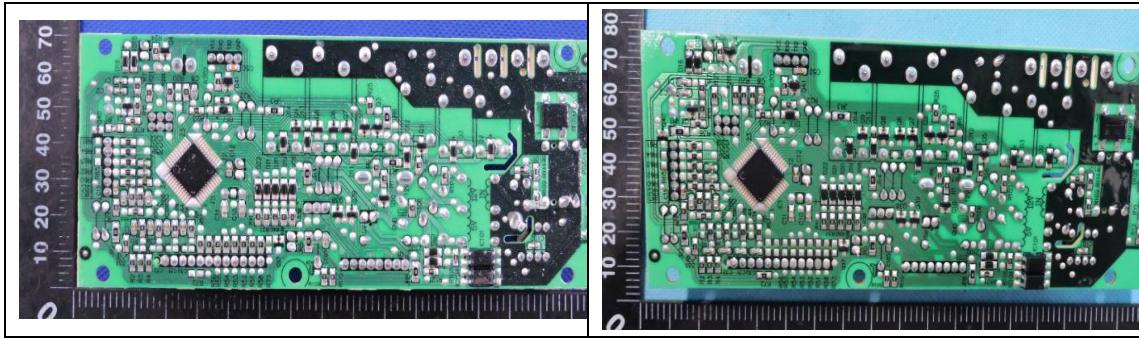

Differences Description

We Guangdong Midea Kitchen Appliances Manufacturing Co.,Ltd. state:

Product: Microwave oven
Model Name: TC042A2GM-S(GE),TC042A##-S(GE),
TC042A***-S(GE)
FCC ID: VG8XC042AYYGEW

The electrical circuit design, components used and internal wiring for above models are identical, the control panel of the original device uses the buttons, and the new device uses the touch, the control panel PCB has some changes. Only added reports, schematic diagram of the control panel, label, EUT photo for these change.