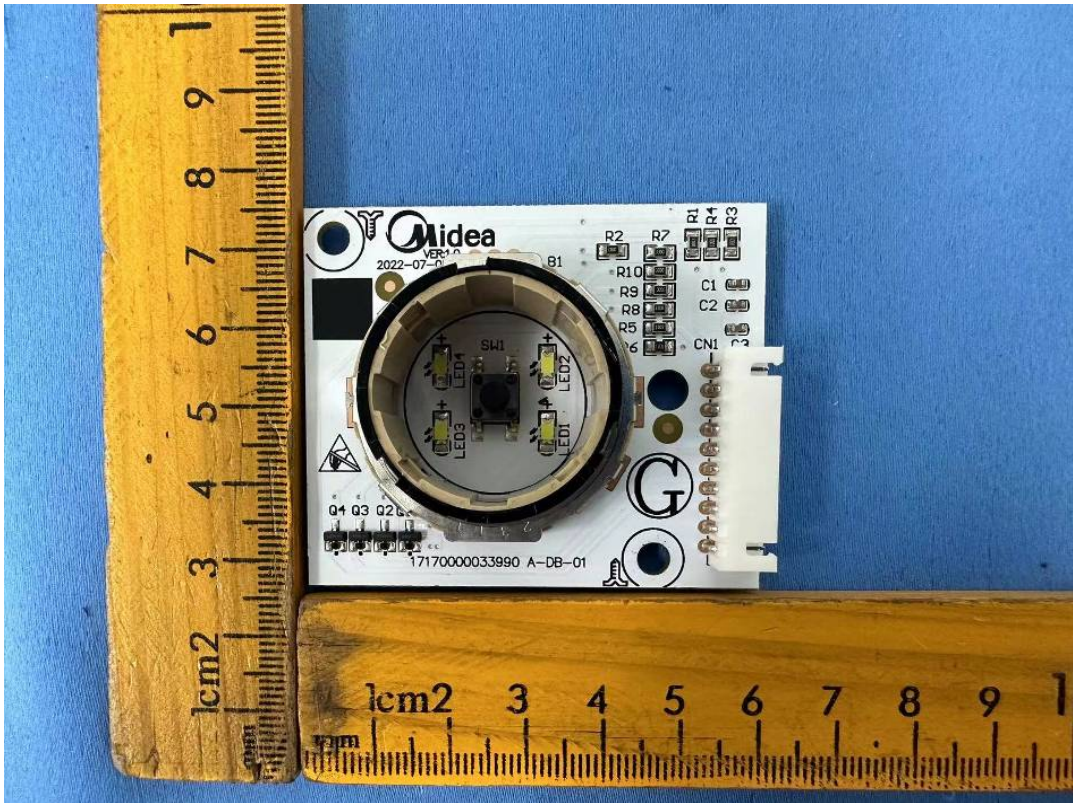

EUT INTERNAL PHOTOGRAPHS

Contain FCC ID: 2ADQOMWB-SWB01