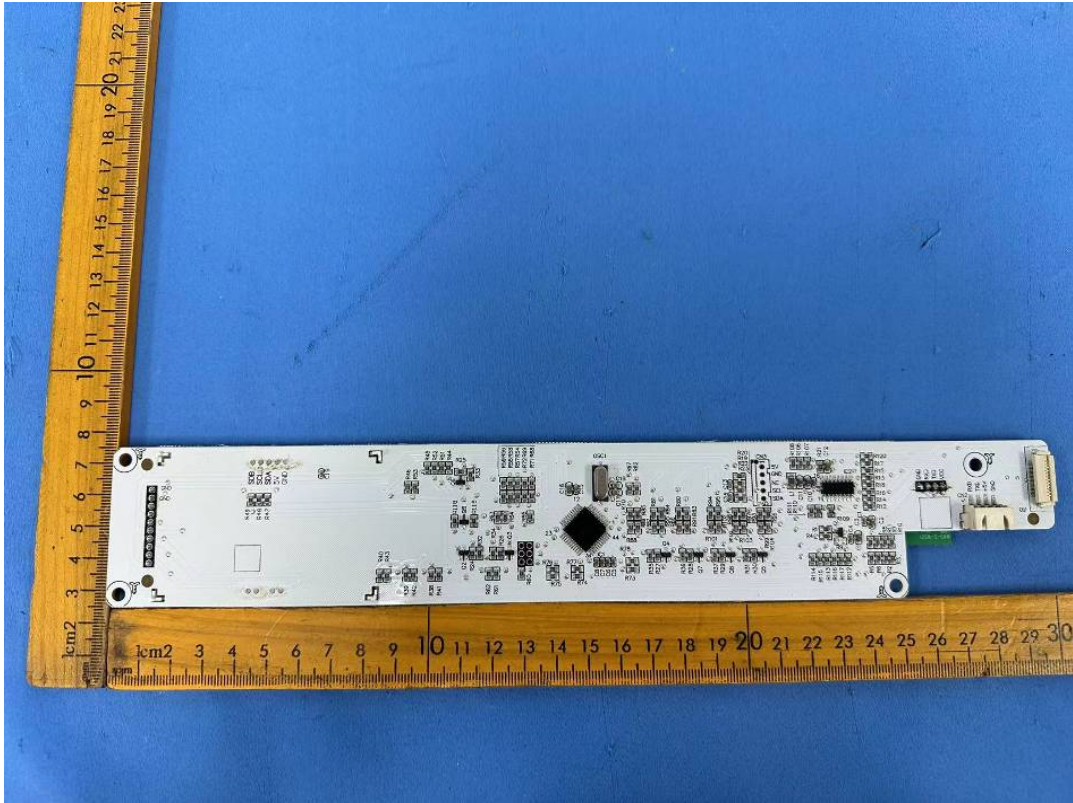

EUT INTERNAL PHOTOGRAPHS

Contain FCC ID: 2ADQOMWB-SWB01