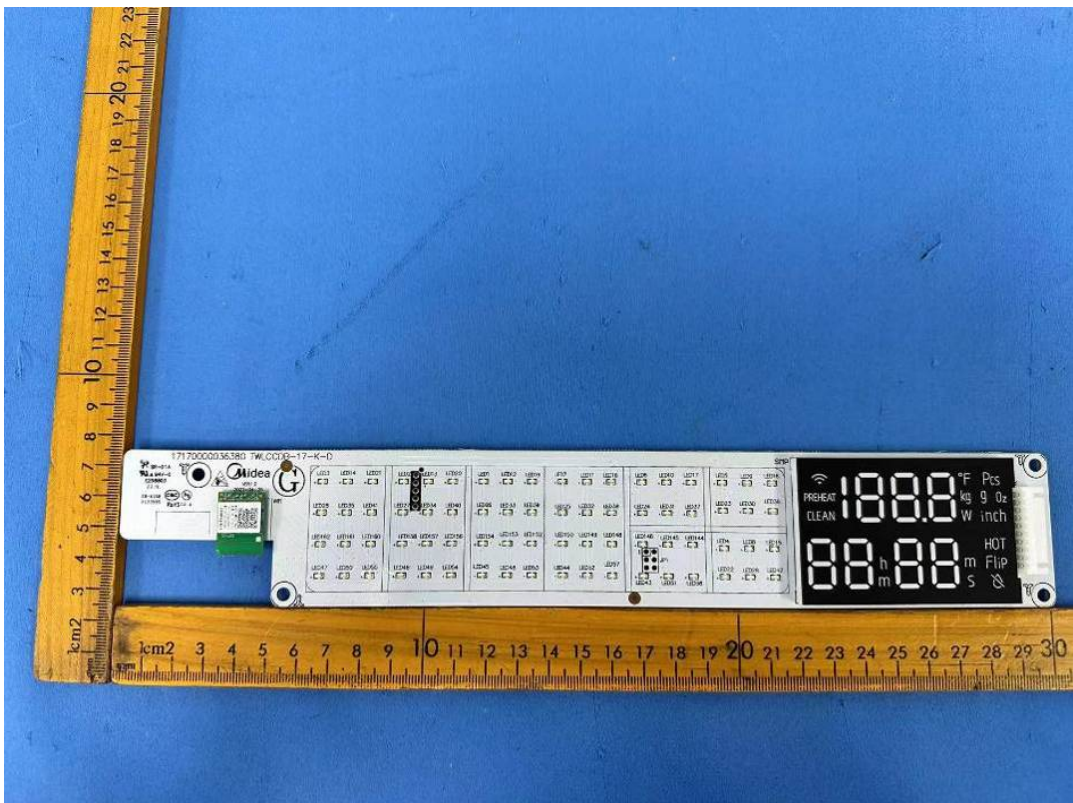

EUT INTERNAL PHOTOGRAPHS

Contain FCC ID: 2ADQOMWB-SWB01