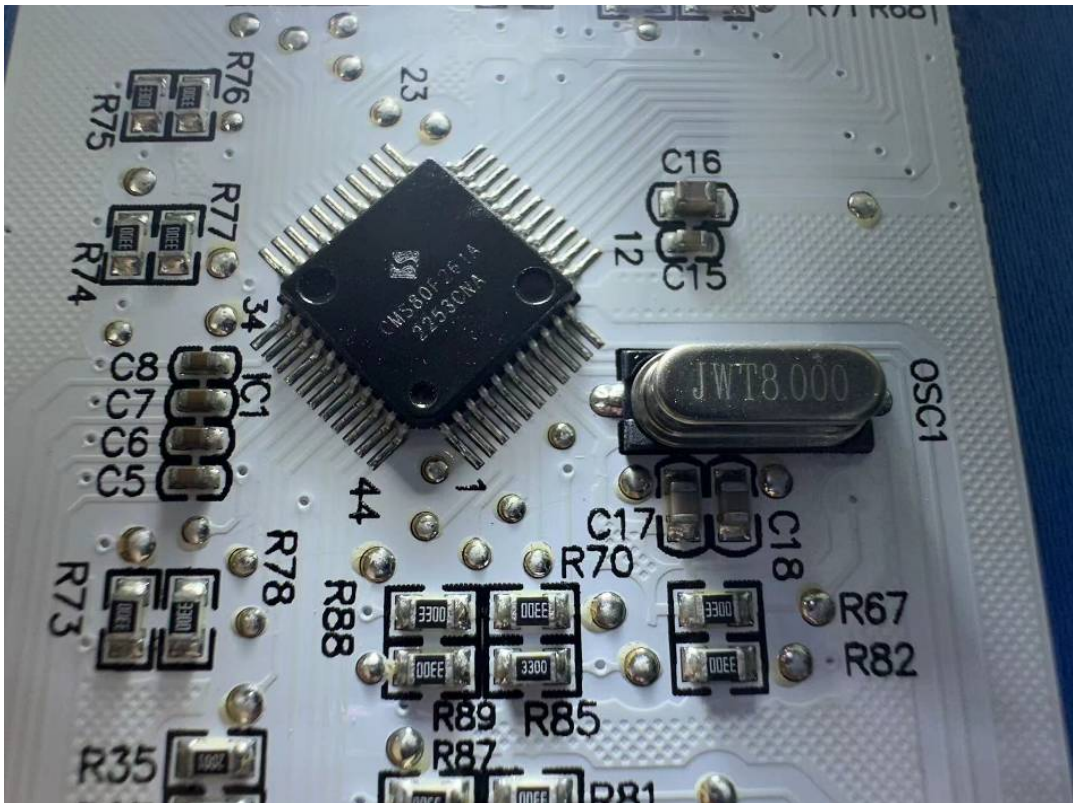

EUT INTERNAL PHOTOGRAPHS

Contain FCC ID: 2ADQOMWB-SWB01