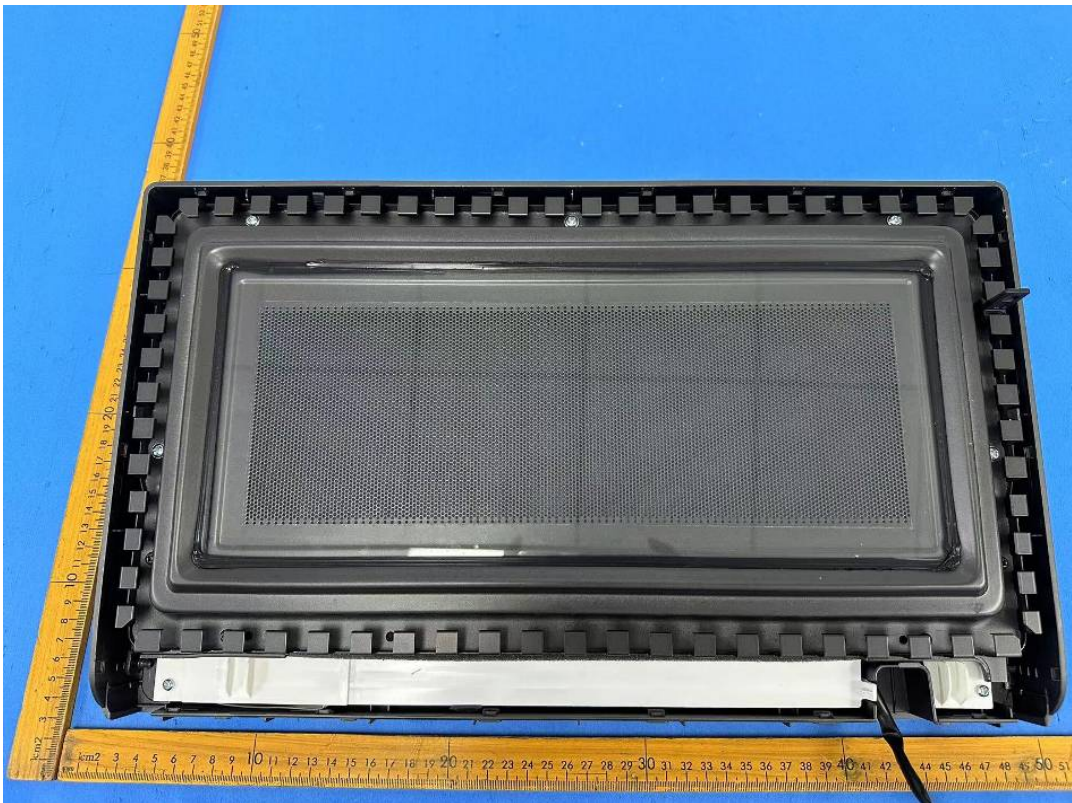

EUT INTERNAL PHOTOGRAPHS

Contain FCC ID: 2ADQOMWB-SWB01