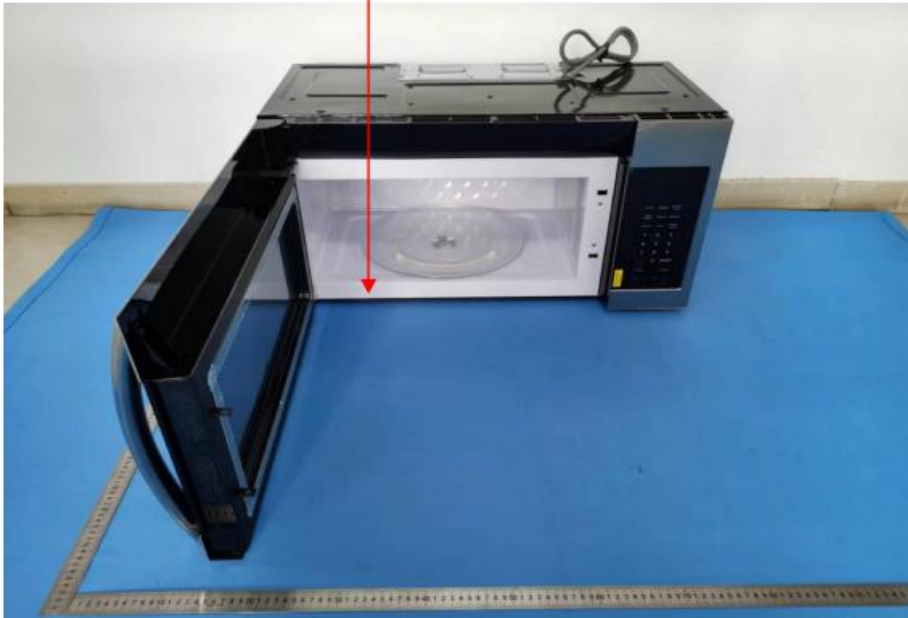

EXHIBIT A-FCC ID LABEL AND LOCATION

FCC ID Label

 MICROWAVE OVEN MODEL: TM153K6SF-P0H HOUSEHOLD USE ONLY MADE IN CHINA	POWER SUPPLY: 120V~ 60Hz RATED INPUT(Microwave):1650W RATED OUTPUT(Microwave):1100W
	MICROWAVE FREQUENCY:2450MHz FCC ID:VG8TM153KYYW MANUFACTURE DATE: MM.YYYY
	Contain FCC ID:2AC7Z-ESP32PICOZERO THIS DEVICE COMPLIES WITH DHHS RADIATION
	PERFORMANCE STANDARDS 21 CFR SUBCHAPTER J. Guangdong Midea Kitchen Appliances Manufacturing Co.,Ltd. No.6,Yong An Road,Beijiao,Shunde,Foshan.
	 WARNING: Cancer and Reproductive Harm- www.p65warnings.ca.gov
	 LISTED 54NJ E214180

FCC ID Label Location Information

The label shown shall be permanently affixed at a conspicuous location on the device and be readily visible to the time purchase (Labeling requirements per 2.295)