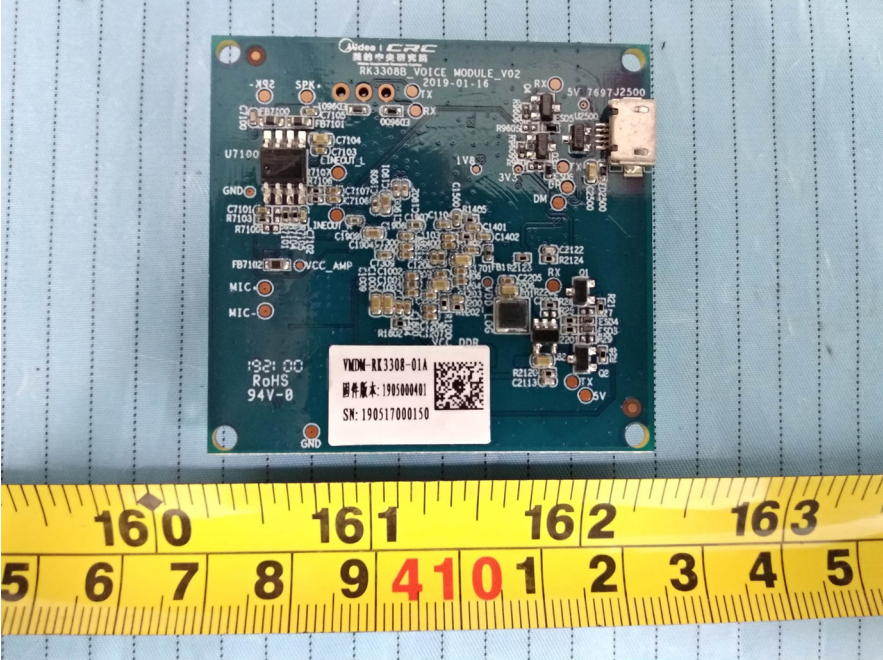

## EXHIBIT C - EUT INTERNAL PHOTOGRAPHS

---

**EUT – Cover off View**

**EUT – Main Board Top View**

**EUT – Main Board Bottom View**

**EUT – Control Board Top View**

**EUT – Control Board Bottom View**

**EUT – Power Supply Board Top View**

**EUT – Power Supply Board Bottom View**

**EUT – LED Board Top View**

**EUT – LED Board Bottom View**

**EUT – Magnetron Top View**

**EUT – Magnetron Bottom View**

**EUT – Magnetron Label View**

**EUT – Transformer View 1**

**EUT – Transformer View 2**

### EUT – Transformer Label View