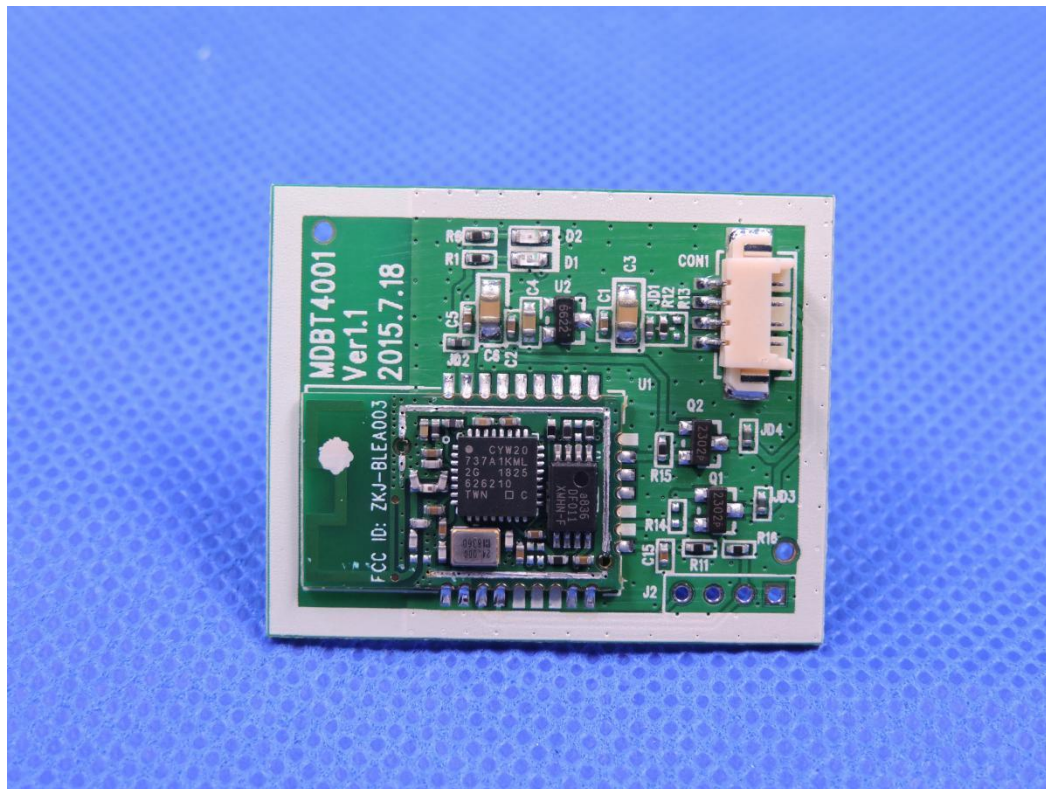

APPENDIX-PHOTOGRAPHS OF EUT CONSTRUCTIONAL DETAILS

FCC ID: VG8TC051KYYGE

Model: TC051K6CA-S(GE)

Photo 1

Photo 2

Photo 3

Photo 4

Photo 5

Photo 14

Photo 15

Photo 16

Photo 17

Photo 18

Photo 19

Photo 20

Photo 21