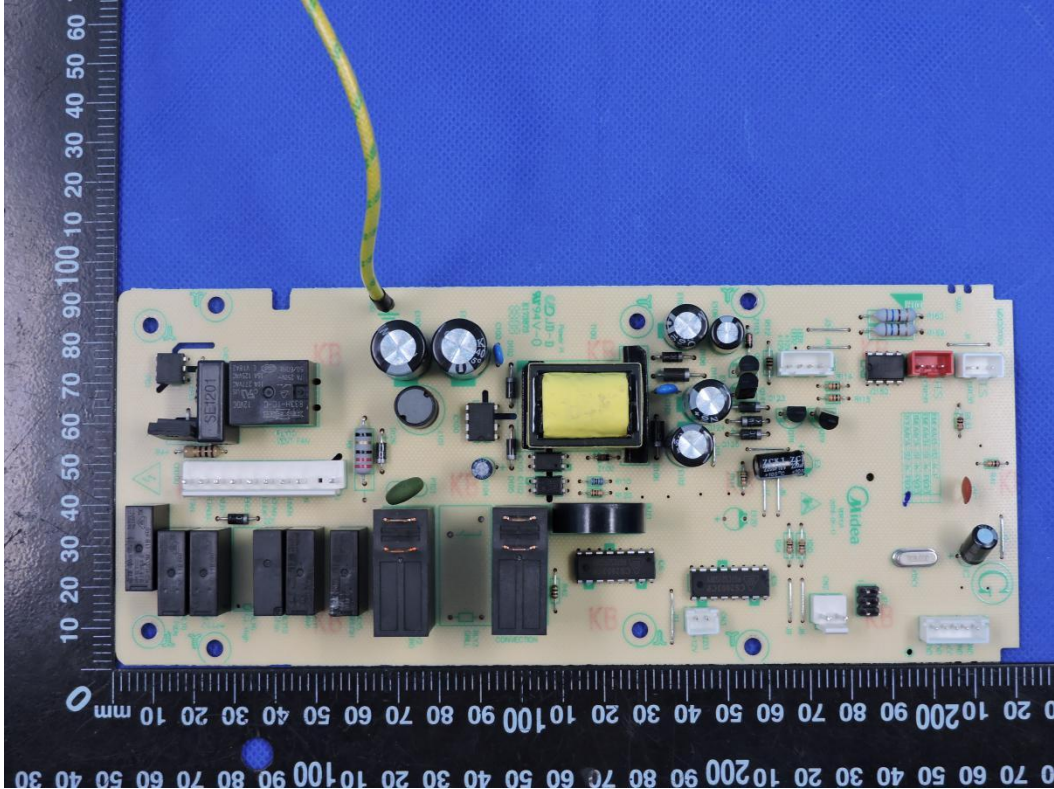

APPENDIX-PHOTOGRAPHS OF EUT CONSTRUCTIONAL DETAILS

FCC ID: VG8TC051KYYGE

Model: TC051K6CA-S(GE)

Photo 1

Photo 2

Photo 3

Photo 4

Photo 5