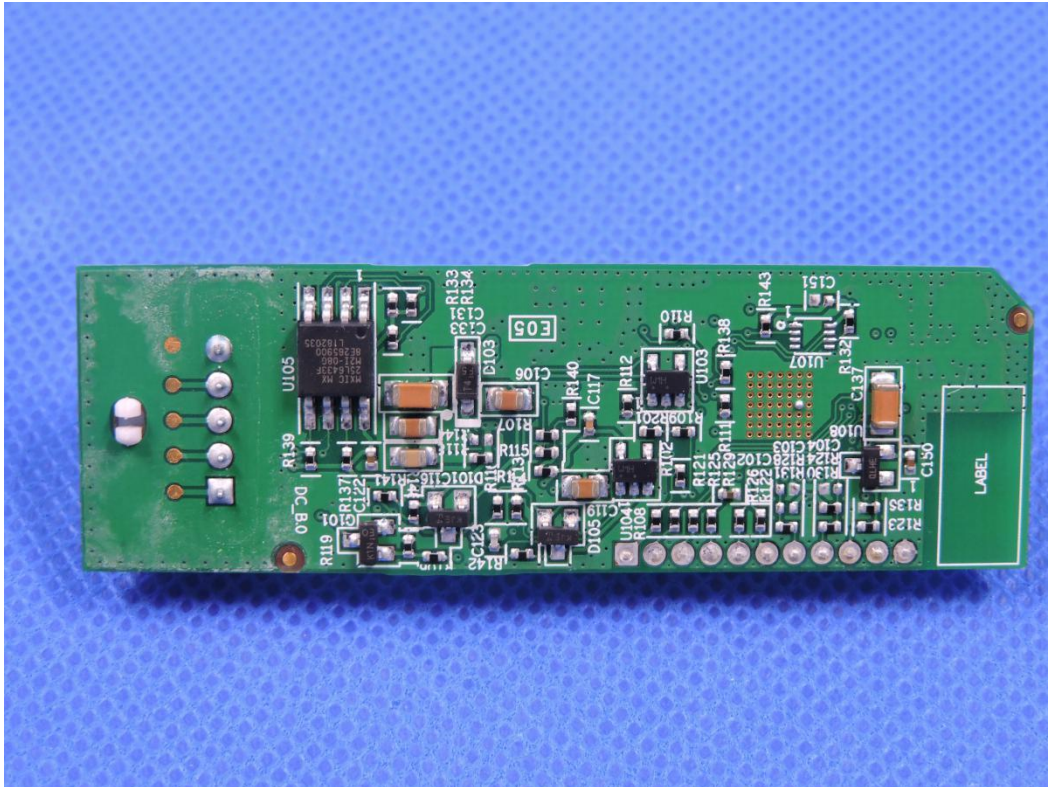

APPENDIX-PHOTOGRAPHS OF EUT CONSTRUCTIONAL DETAILS

FCC ID: VG8TC051KYYGE

Model: TC051K6CA-S(GE)

Photo 1

Photo 2

Photo 3

Photo 4

Photo 5

Photo 22

Photo 23

Photo 24

Photo 25

Photo 26