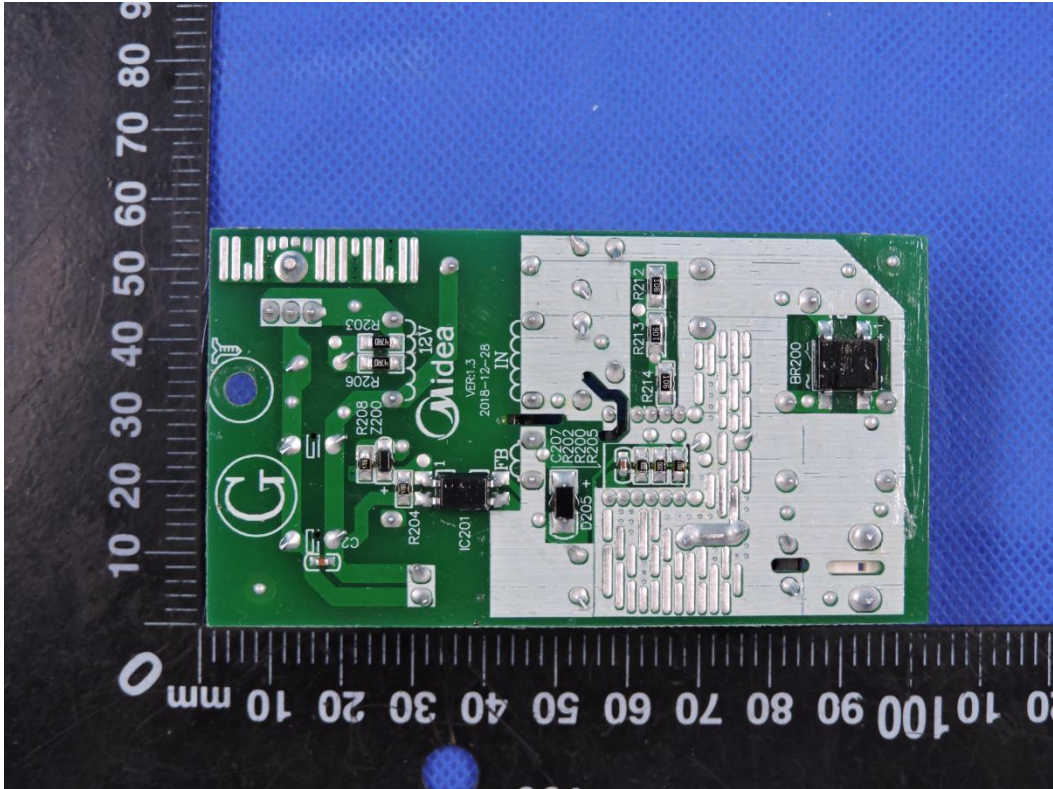

APPENDIX-PHOTOGRAPHS OF EUT CONSTRUCTIONAL DETAILS

FCC ID: VG8TC051KYYGE

Model: TC051K6CA-S(GE)

Photo 1

Photo 2

Photo 3

Photo 4

Photo 5

Photo 6

Photo 7

Photo 8

Photo 9

Photo 10

Photo 11

Photo 12

Photo 13