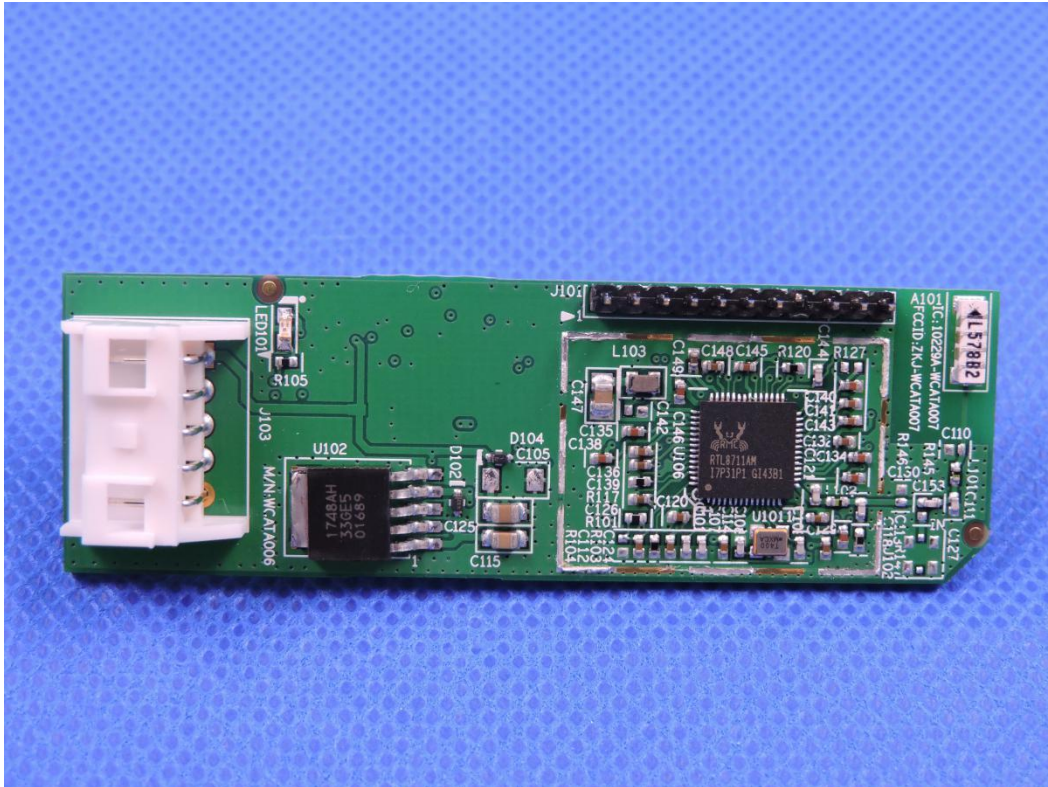

APPENDIX-PHOTOGRAPHS OF EUT CONSTRUCTIONAL DETAILS

FCC ID: VG8TC051KYYGE

Model: TC051K6CA-S(GE)

Photo 1

Photo 2

Photo 3

Photo 4

Photo 5

Photo 14

Photo 15

Photo 16

Photo 17

Photo 18

Photo 19

Photo 20

Photo 21