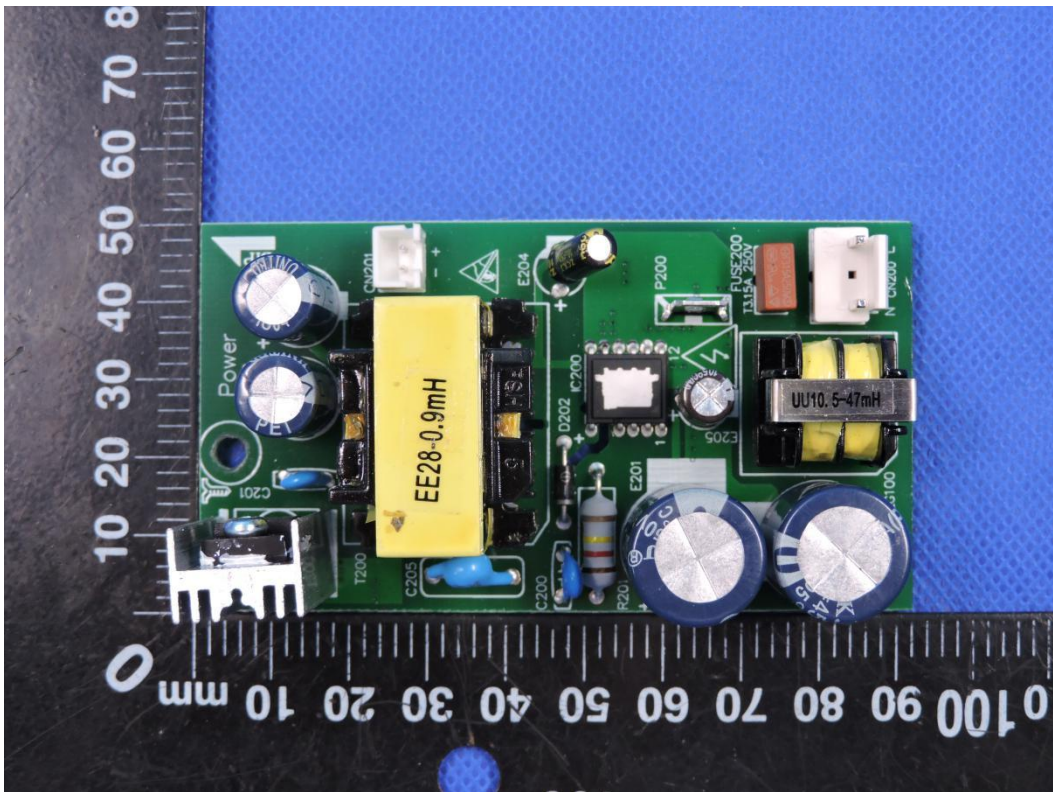

APPENDIX-PHOTOGRAPHS OF EUT CONSTRUCTIONAL DETAILS

FCC ID: VG8TC051KYYGE

Model: TC051K6CA-S(GE)

Photo 1

Photo 2

Photo 3

Photo 4

Photo 5

Photo 6

Photo 7

Photo 8

Photo 9

Photo 10

Photo 11

Photo 12

Photo 13