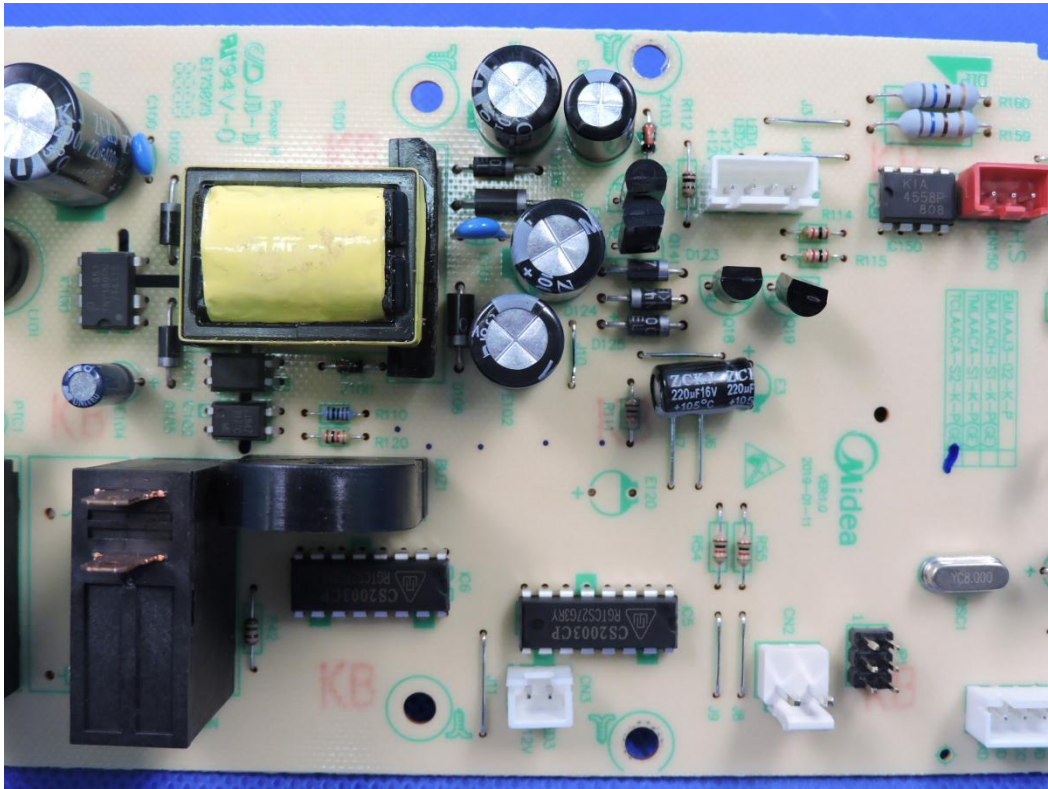

APPENDIX-PHOTOGRAPHS OF EUT CONSTRUCTIONAL DETAILS

FCC ID: VG8TC051KYYGE

Model: TC051K6CA-S(GE)

Photo 1

Photo 2

Photo 3

Photo 4

Photo 5

Photo 6

Photo 7

Photo 8

Photo 9

Photo 10

Photo 11

Photo 12

Photo 13