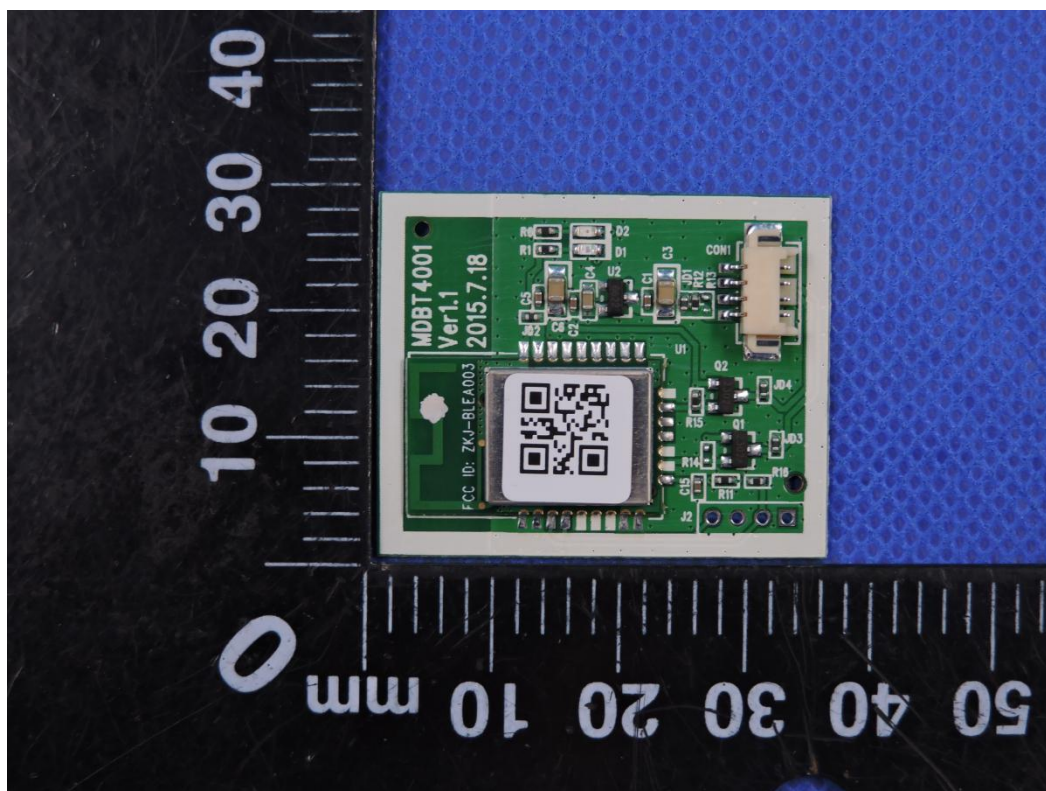

APPENDIX-PHOTOGRAPHS OF EUT CONSTRUCTIONAL DETAILS

FCC ID: VG8TC051KYYGE

Model: TC051K6CA-S(GE)

Photo 1

Photo 2

Photo 3

Photo 4

Photo 5

Photo 14

Photo 15

Photo 16

Photo 17

Photo 18

Photo 19

Photo 20

Photo 21